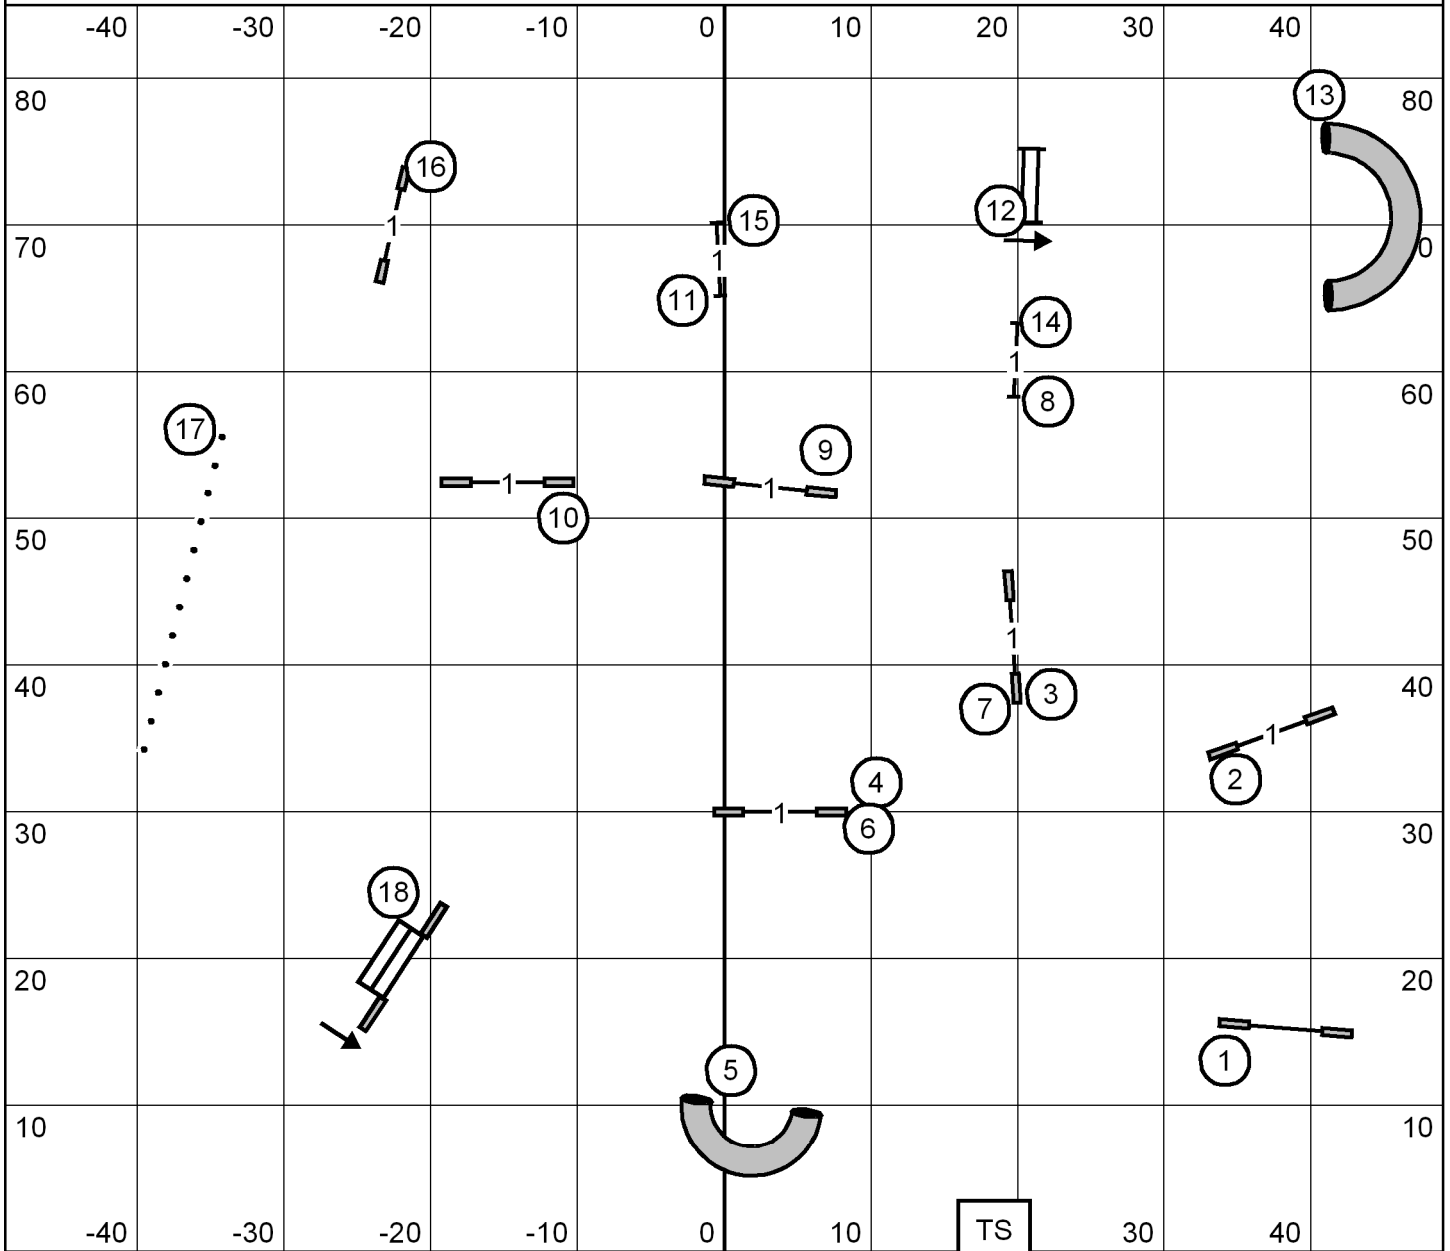

Excellent/Masters Jumpers with Weaves

Thursday, June 9, 2022
Moore County Kennel Club
Judge: Frank Gilmer

Indoors on artificial turf @ Bon-Clyde Learning Center