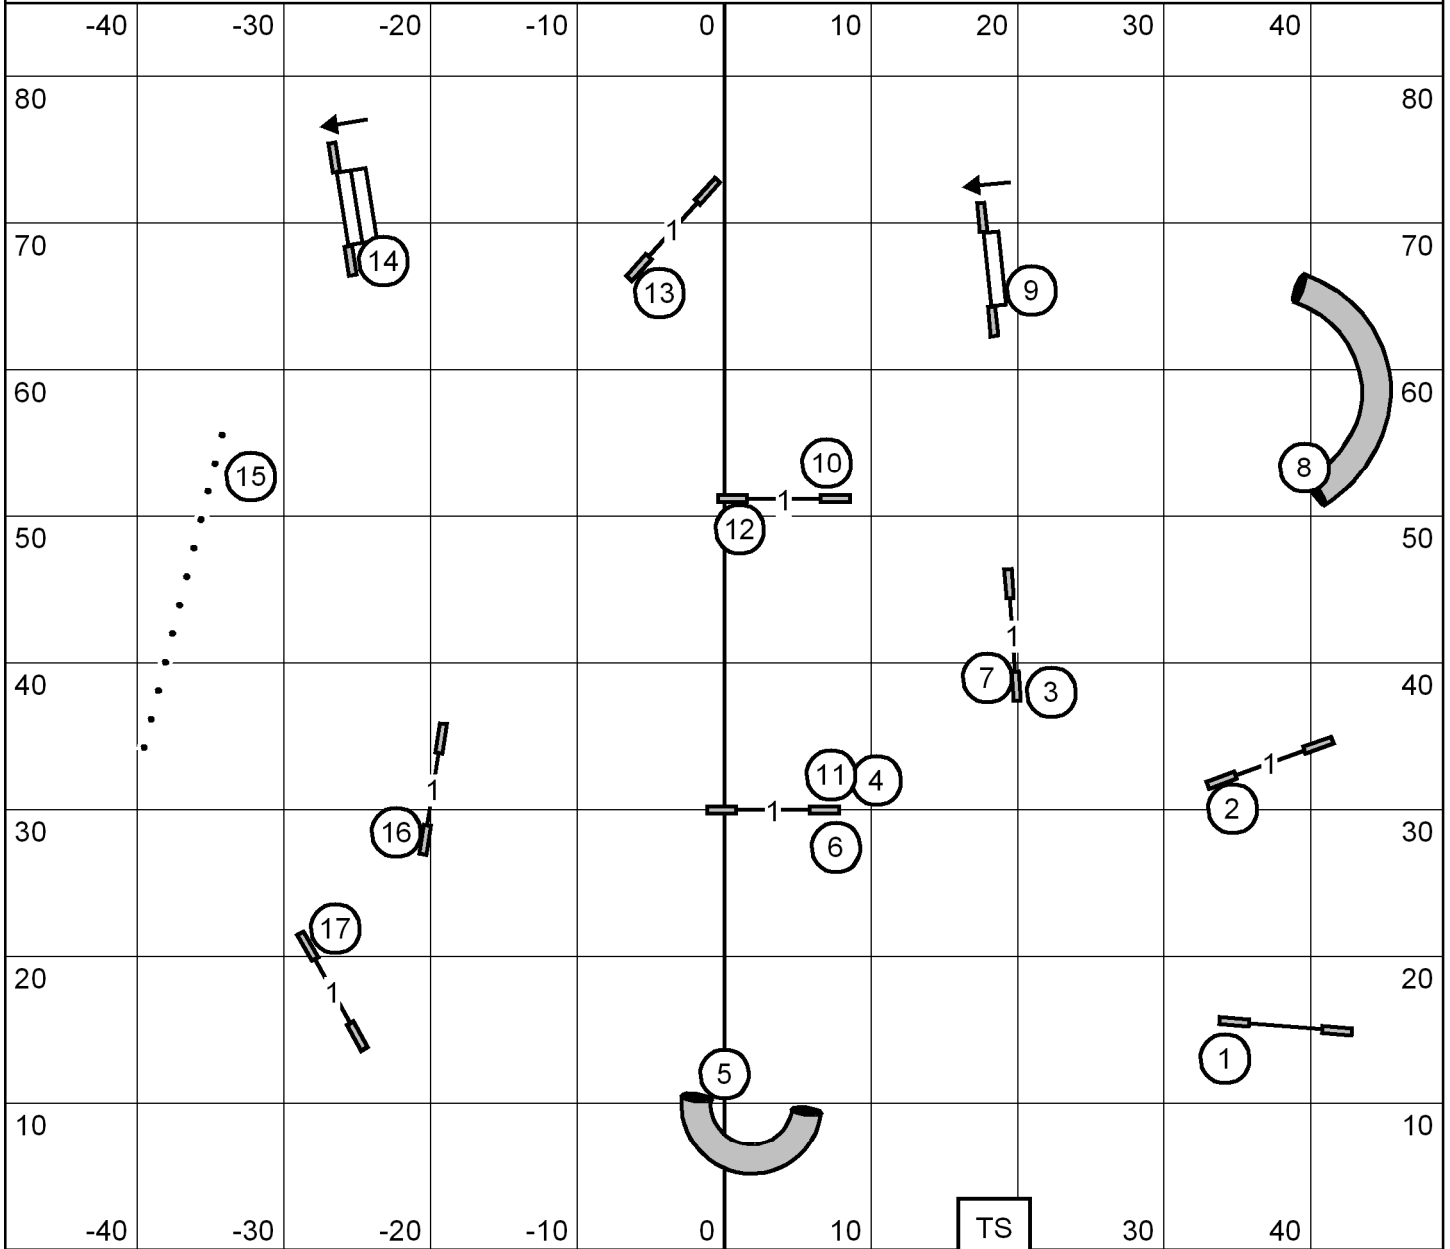

Open Jumpers with Weaves

Thursday, June 9, 2022
Moore County Kennel Club
Judge: Frank Gilmer

Indoors on artificial turf @ Bon-Clyde Learning Center