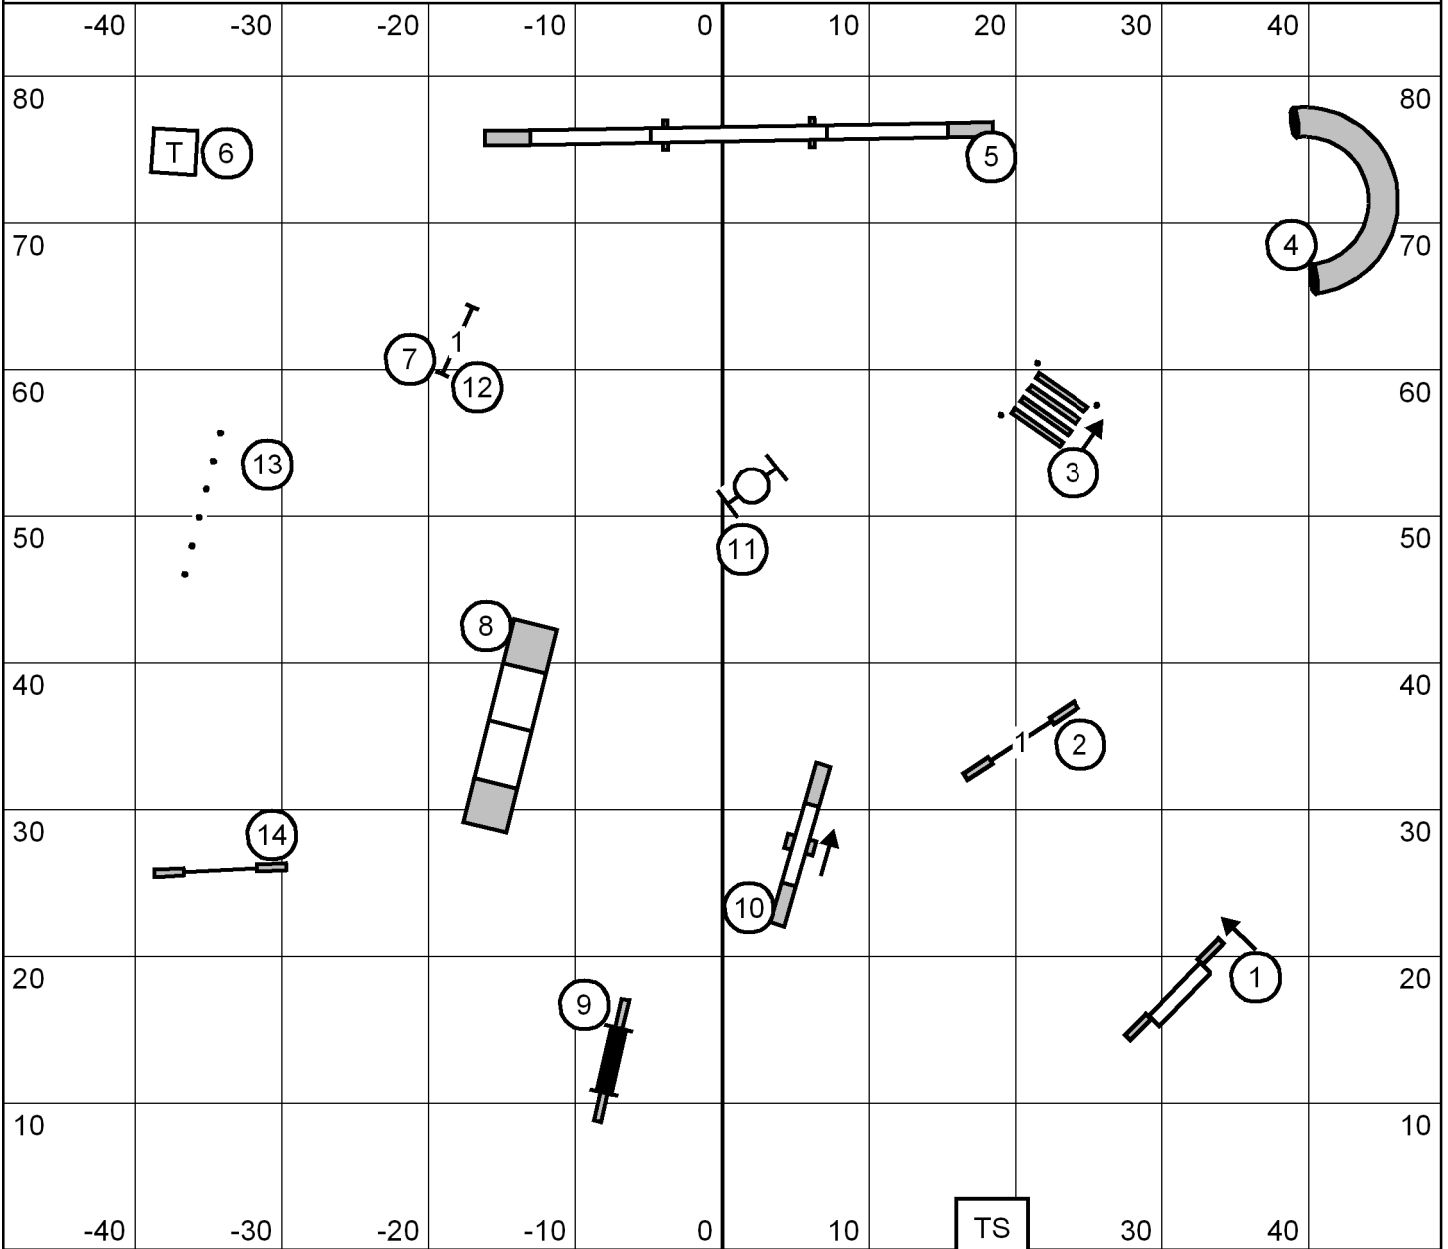

Novice Standard

Thursday, June 9, 2022
Moore County Kennel Club
Judge: Frank Gilmer

Indoors on artificial turf @ Bon-Clyde Learning Center