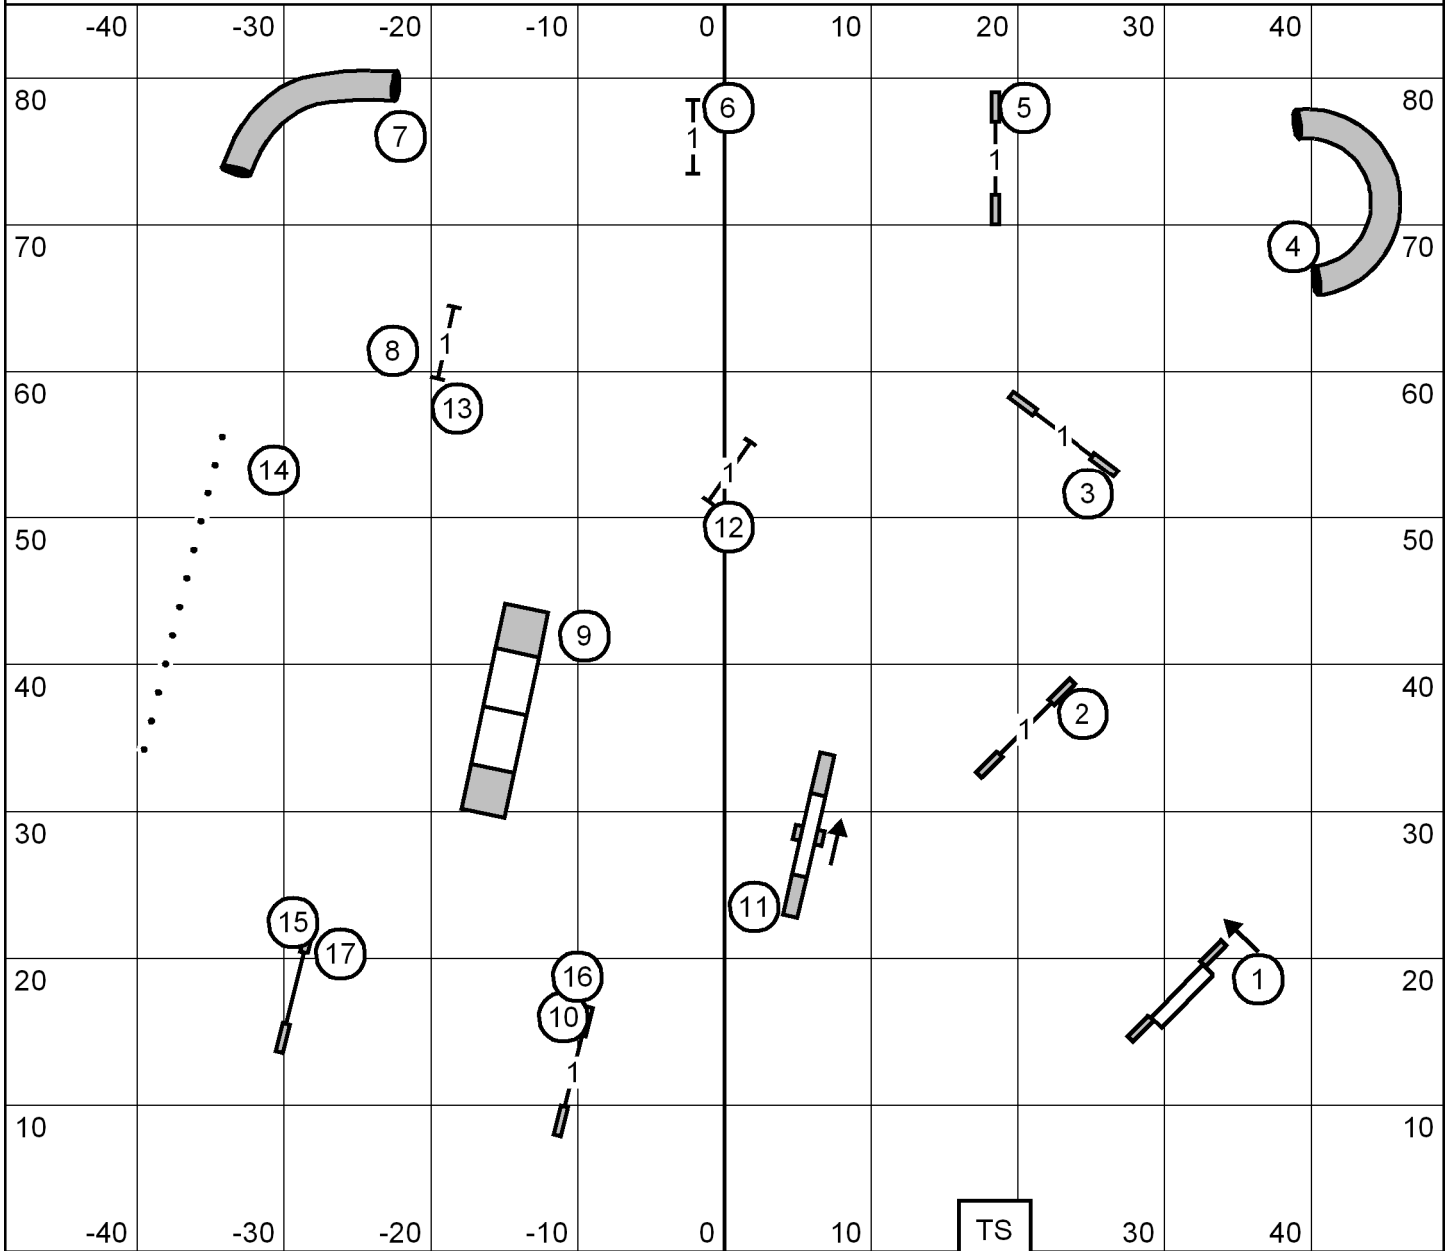

Time2Beat

Thursday, June 9, 2022
Moore County Kennel Club
Judge: Frank Gilmer

Indoors on artificial turf @ Bon-Clyde Learning Center

Excellent/Masters Standard

Thursday, June 9, 2022

Moore County Kennel Club

Judge: Frank Gilmer

Indoors on artificial turf @ Bon-Clyde Learning Center

Open Standard

Thursday, June 9, 2022
Moore County Kennel Club
Judge: Frank Gilmer

Indoors on artificial turf @ Bon-Clyde Learning Center