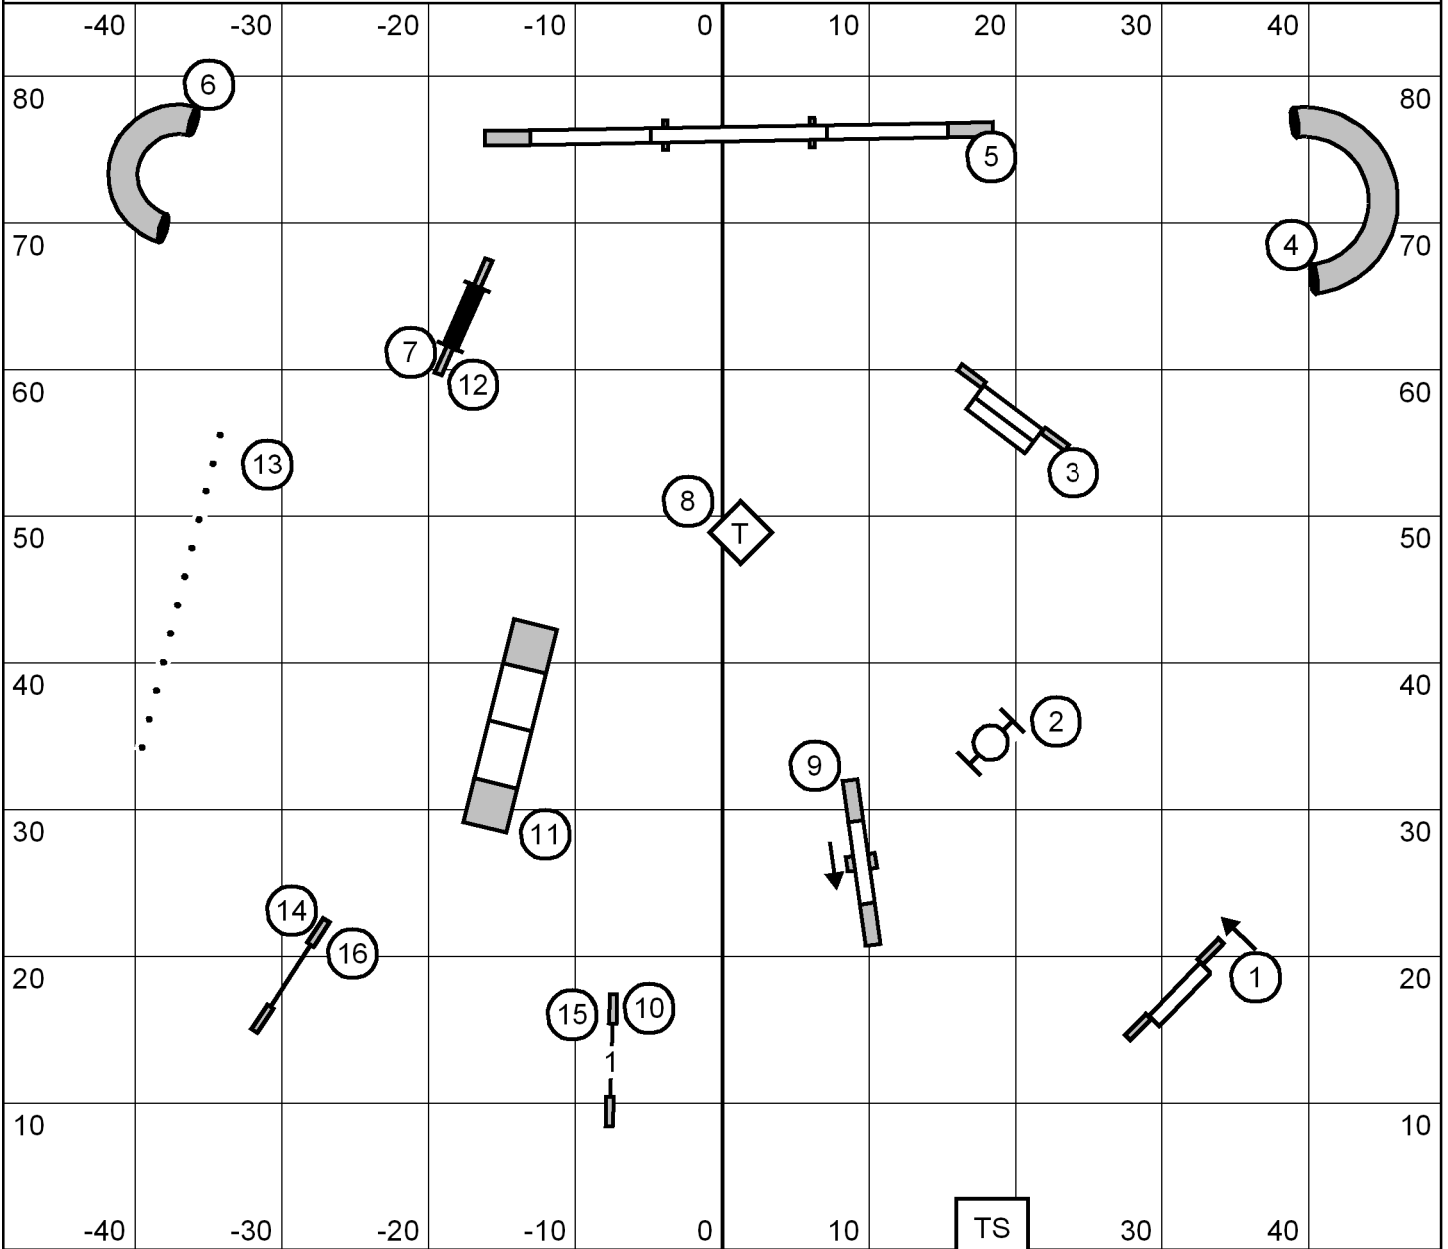

Judge: Frank Gilmer

Indoors on artificial turf @ Bon-Clyde Learning Center

Open Standard

Thursday, June 9, 2022
Moore County Kennel Club
Judge: Frank Gilmer

Indoors on artificial turf @ Bon-Clyde Learning Center