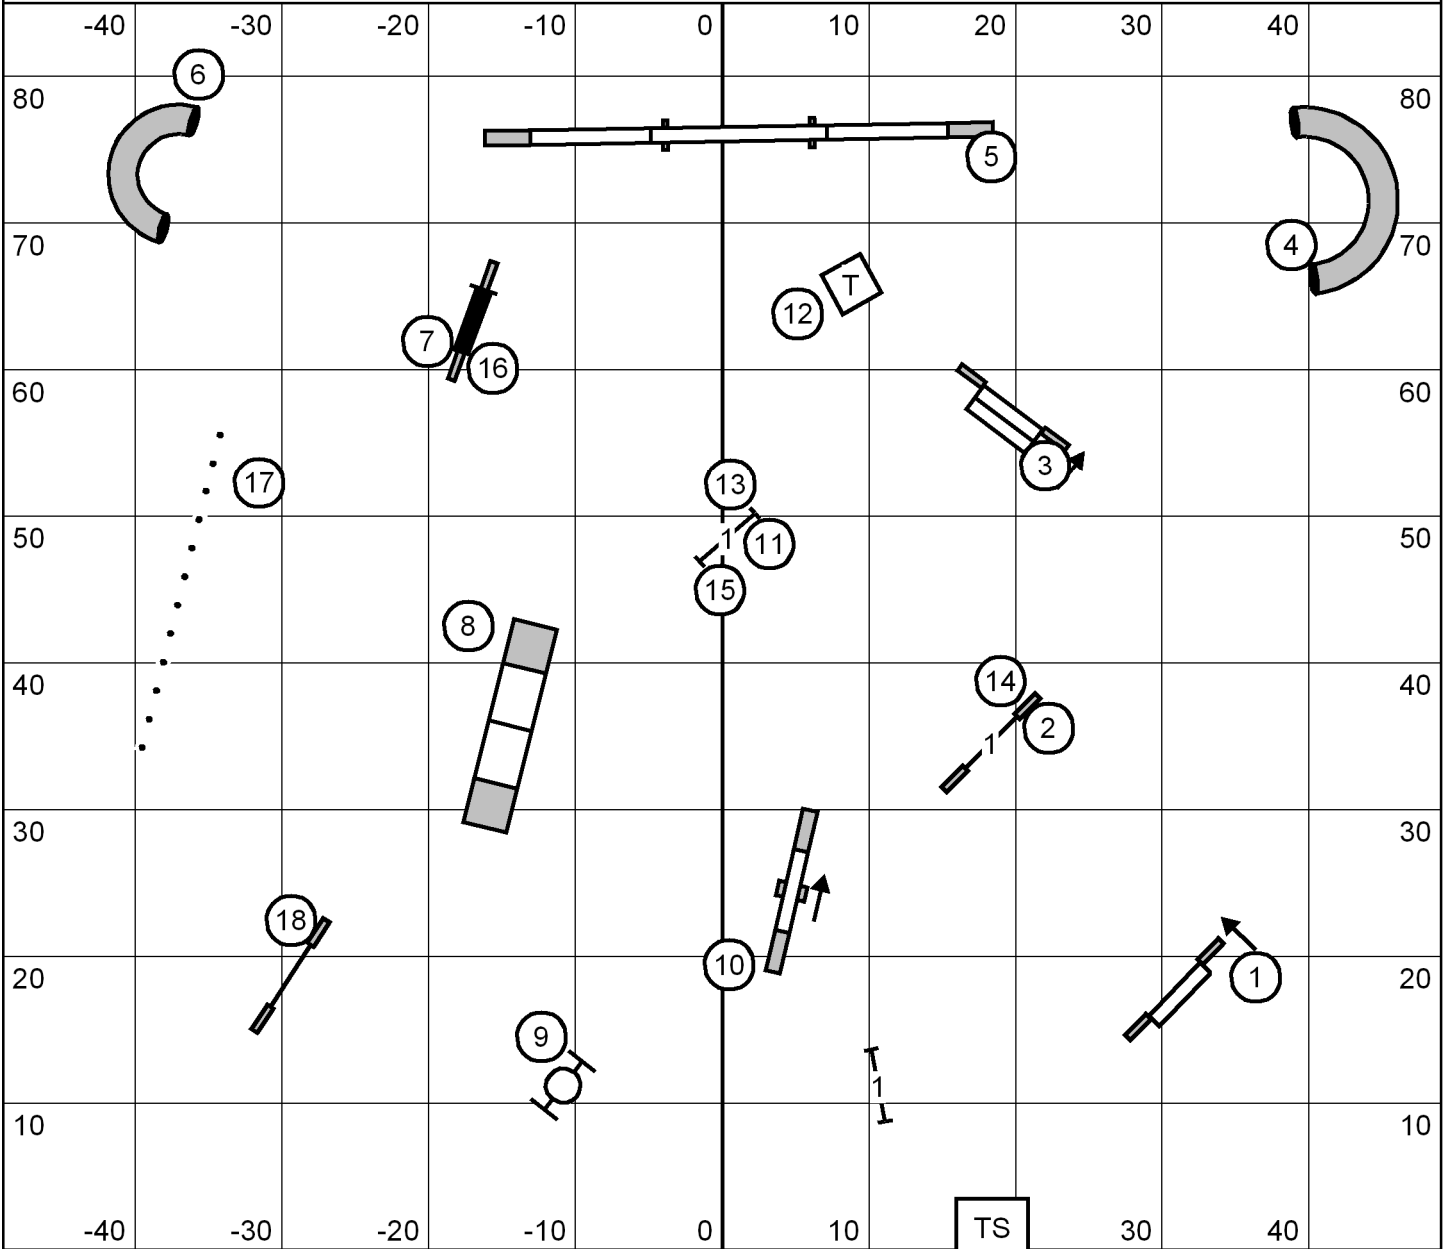

Excellent/Masters Standard

Thursday, June 9, 2022

Moore County Kennel Club

Judge: Frank Gilmer

Indoors on artificial turf @ Bon-Clyde Learning Center