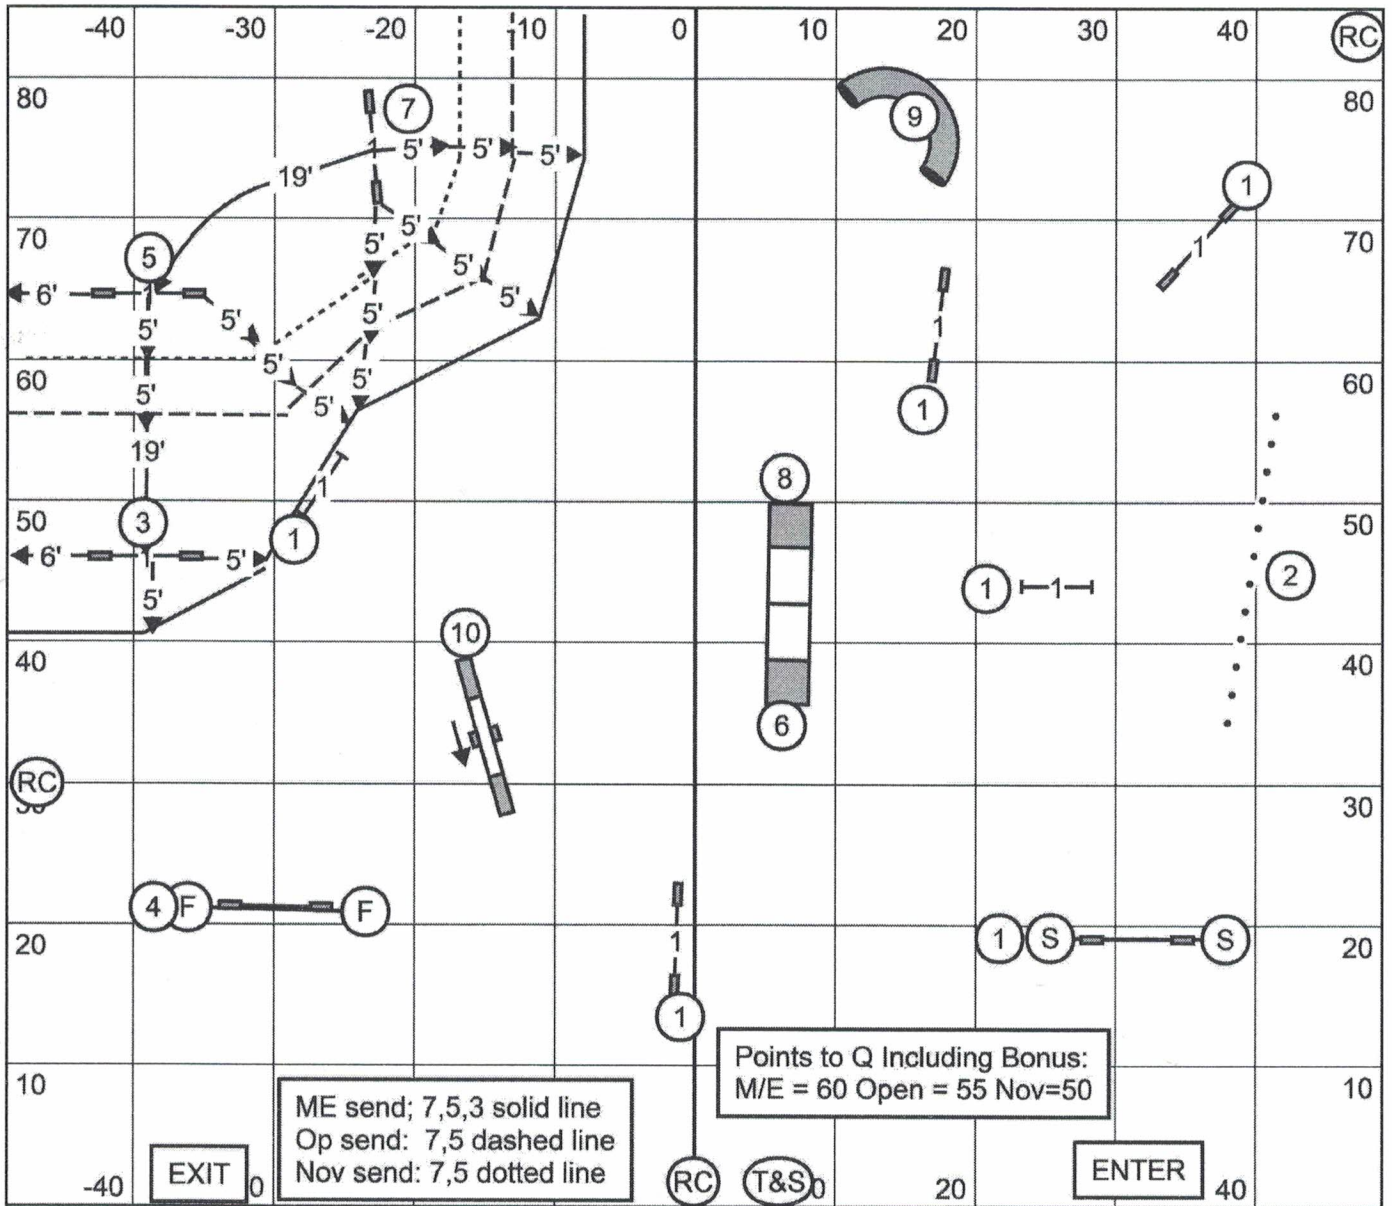

Points to Q Including Bonus:
M/E = 60 Open = 55 Nov=50

Yorkshire Terrier Club of America
FAST #1

Friday, September 16, 2022
Lisa Rieves

**Yorkshire Terrier Club of America
 FAST #2**

**Friday, September 16, 2022
 Lisa Rieves**