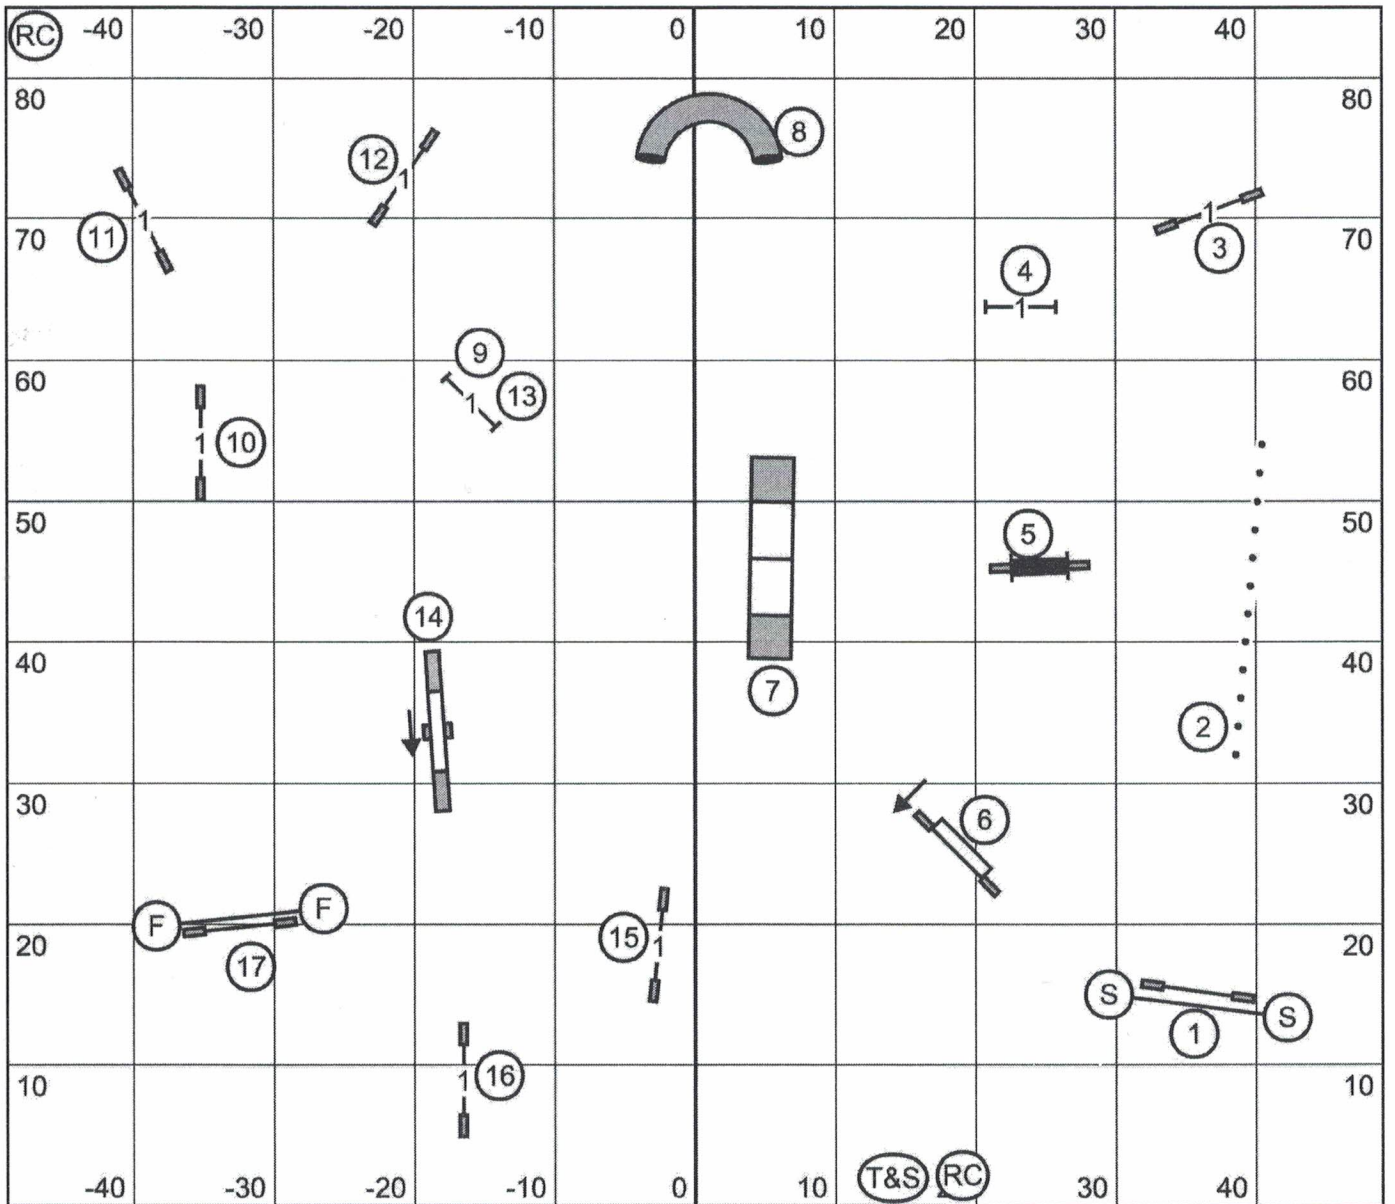

Points to Q Including Bonus:
M/E = 60 Open = 55 Nov=50

Yorkshire Terrier Club of America
FAST #1

Friday, September 16, 2022
Lisa Rieves

**Yorkshire Terrier Club of America
 FAST #2**

**Friday, September 16, 2022
 Lisa Rieves**