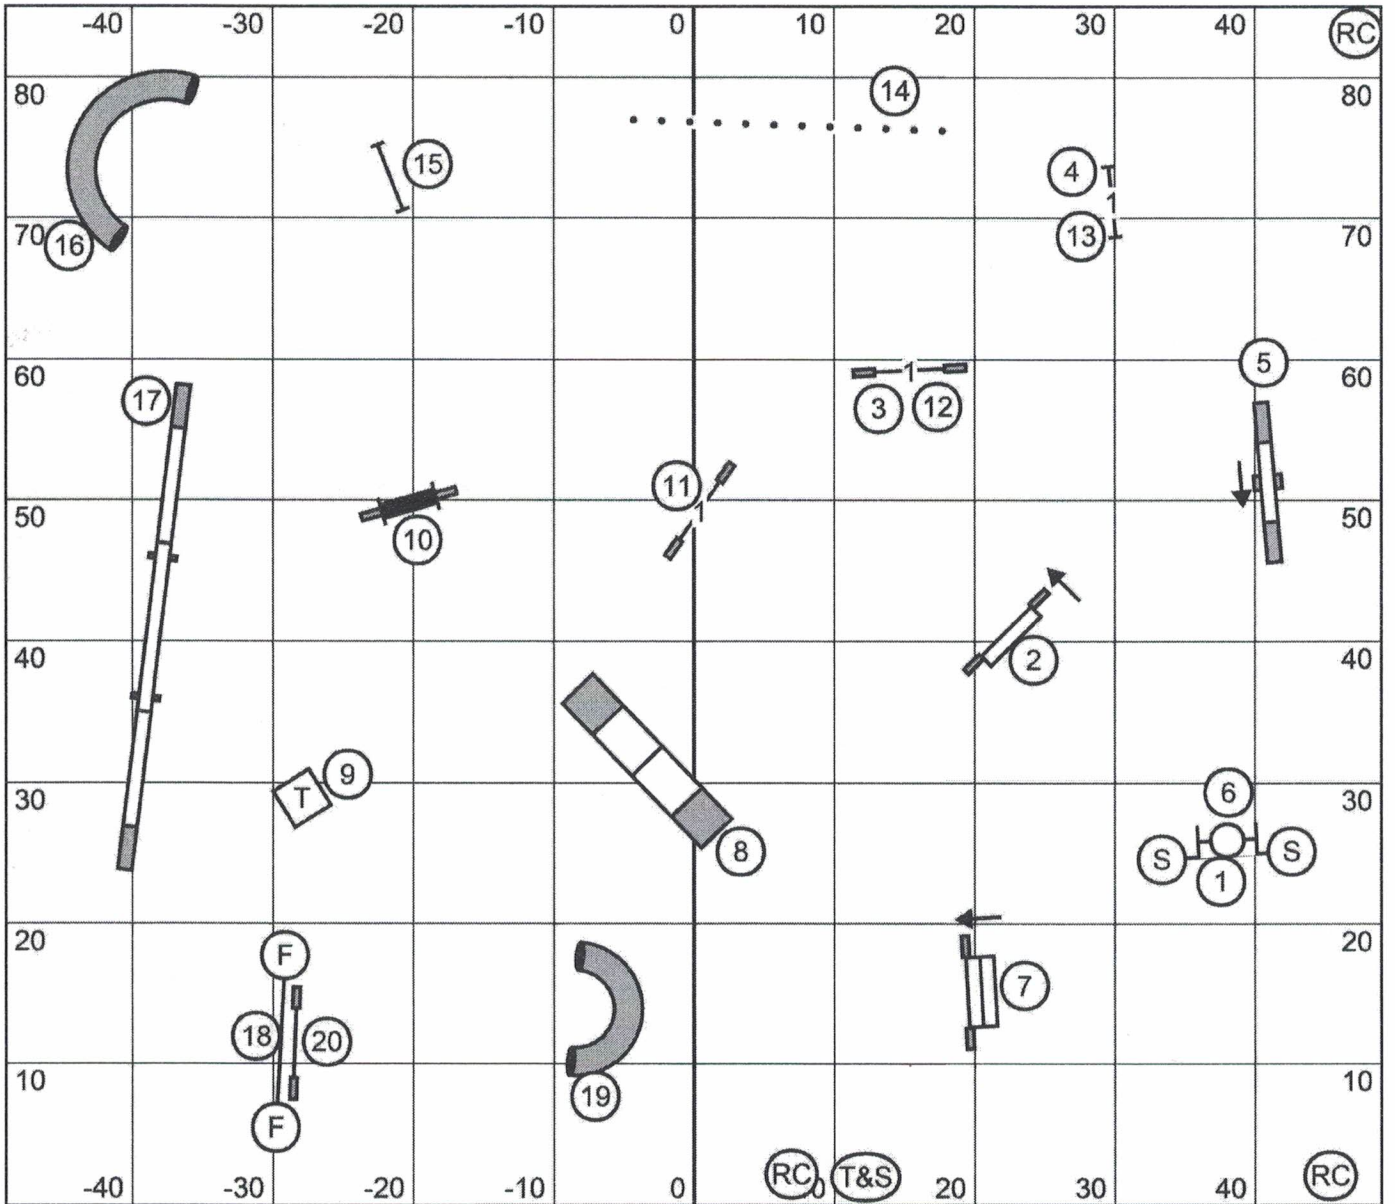

**Yorkshire Terrier Club of America
Master/Excellent Standard**

**Friday, September 16, 2022
Lisa Rieves**