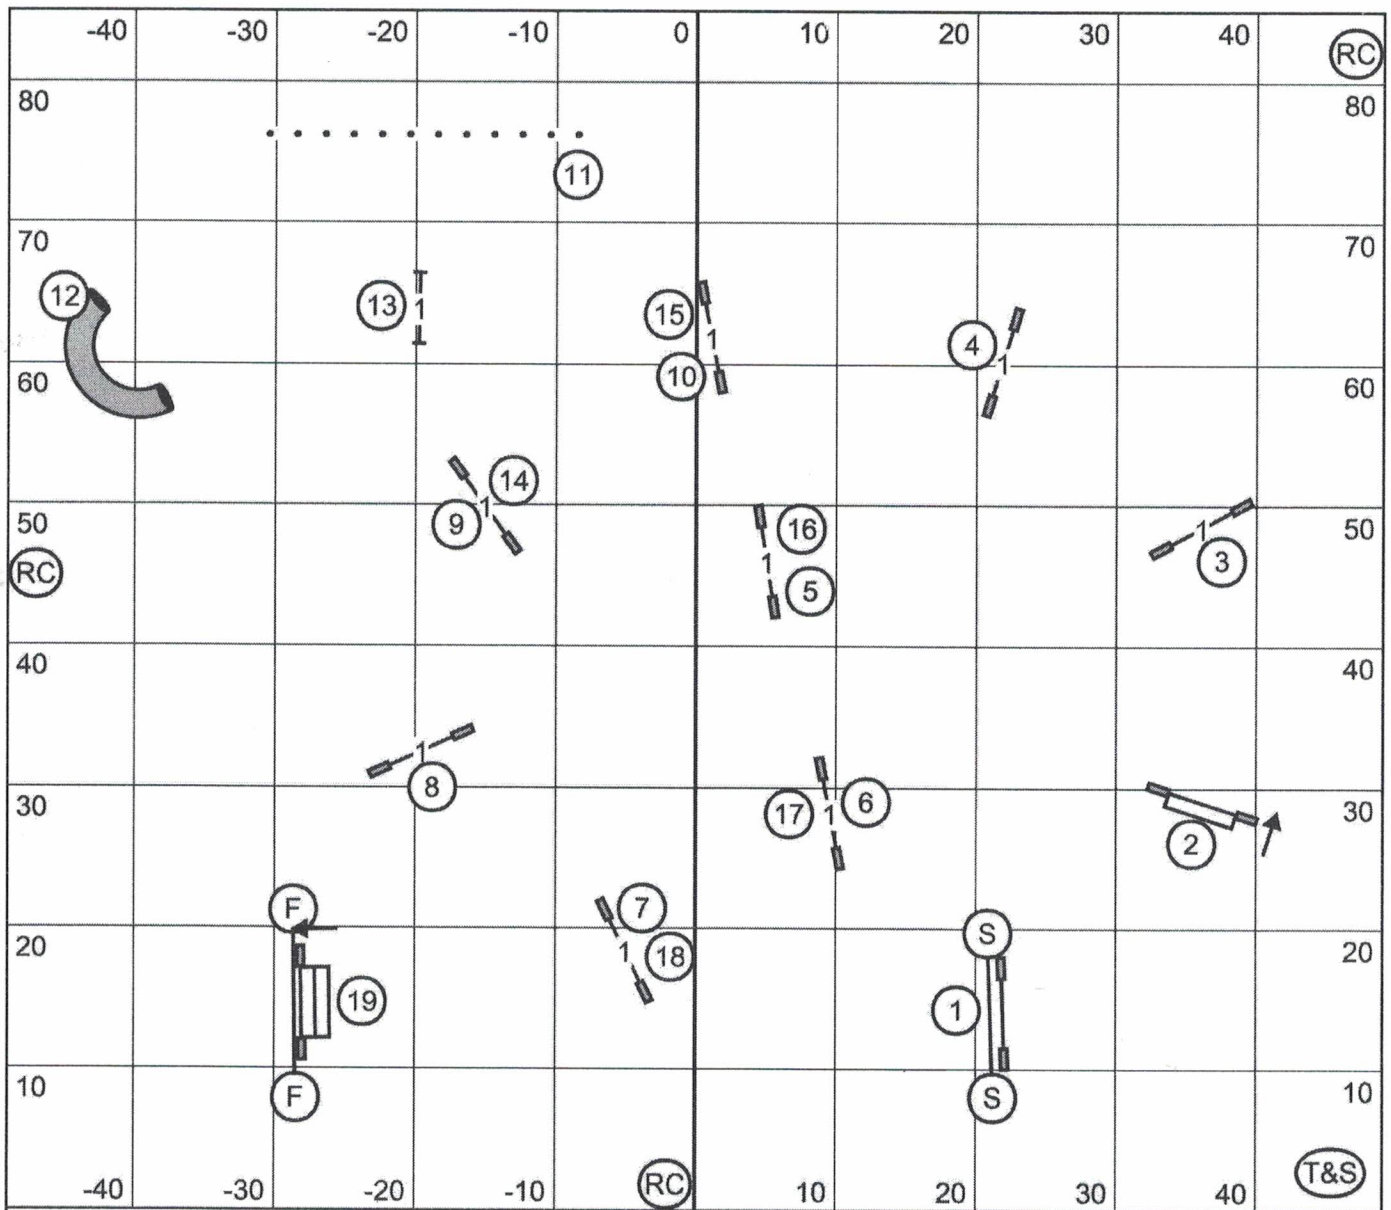

**Yorkshire Terrier Club of America
Premier JWW**

**Friday, September 16, 2022
Lisa Rieves**