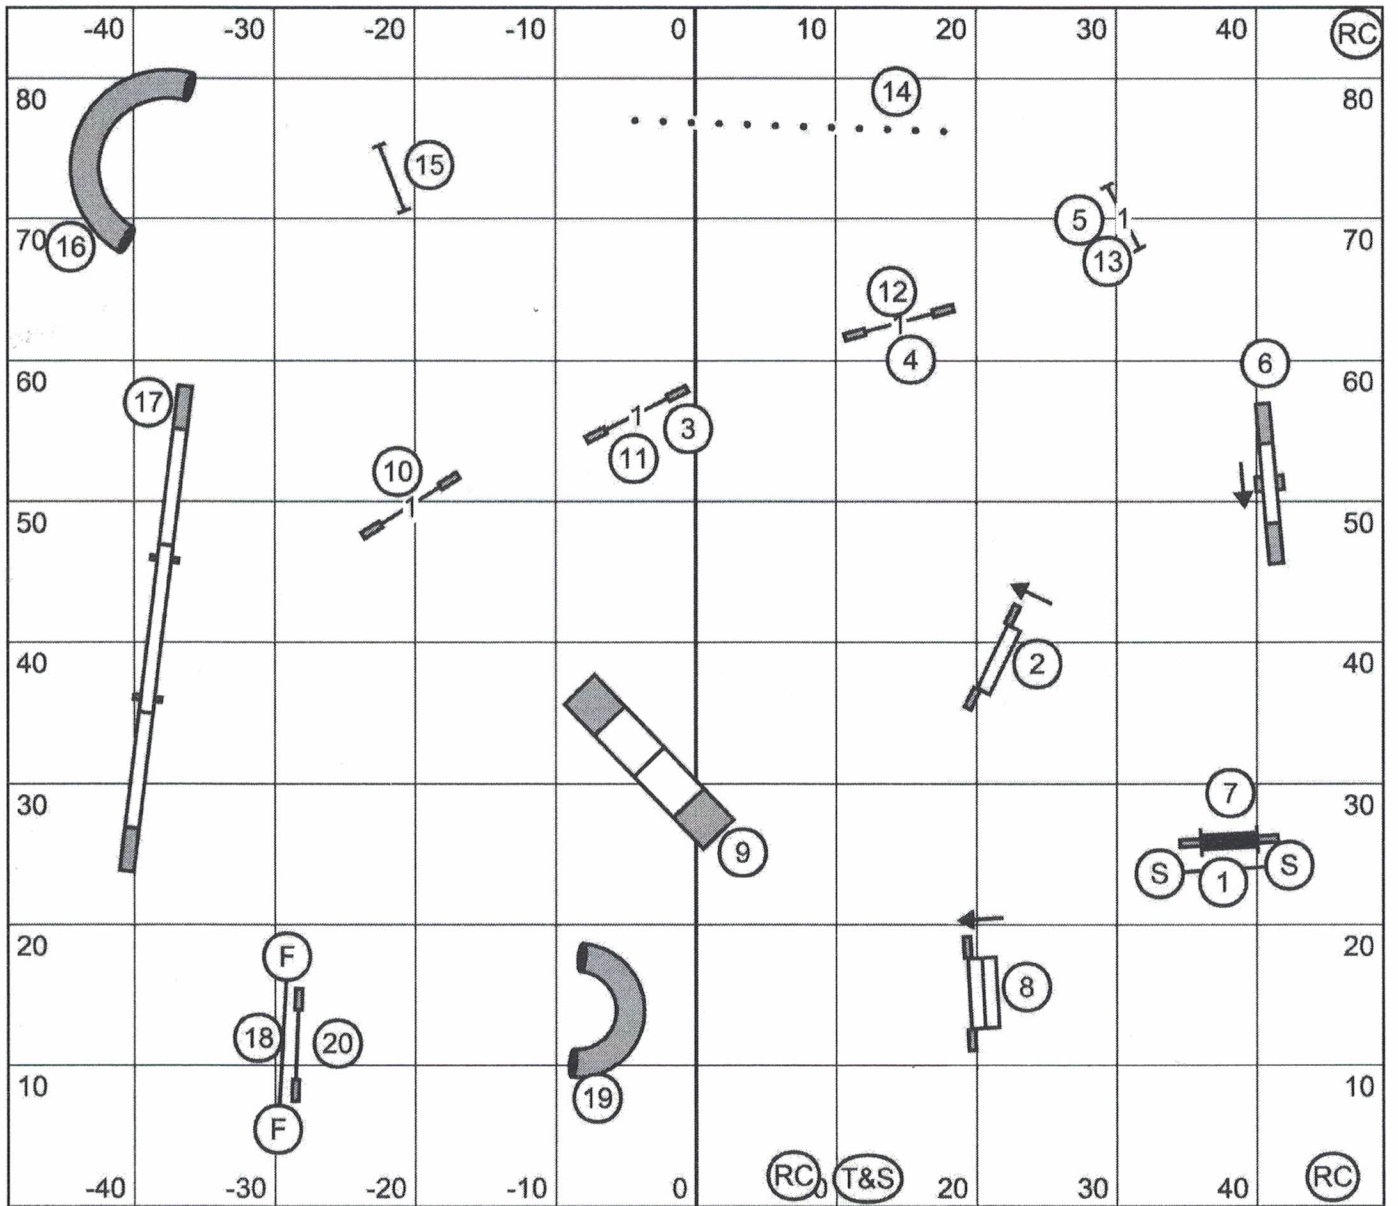

Yorkshire Terrier Club of America
Premier Standard

Friday, September 16, 2022
Lisa Rieves