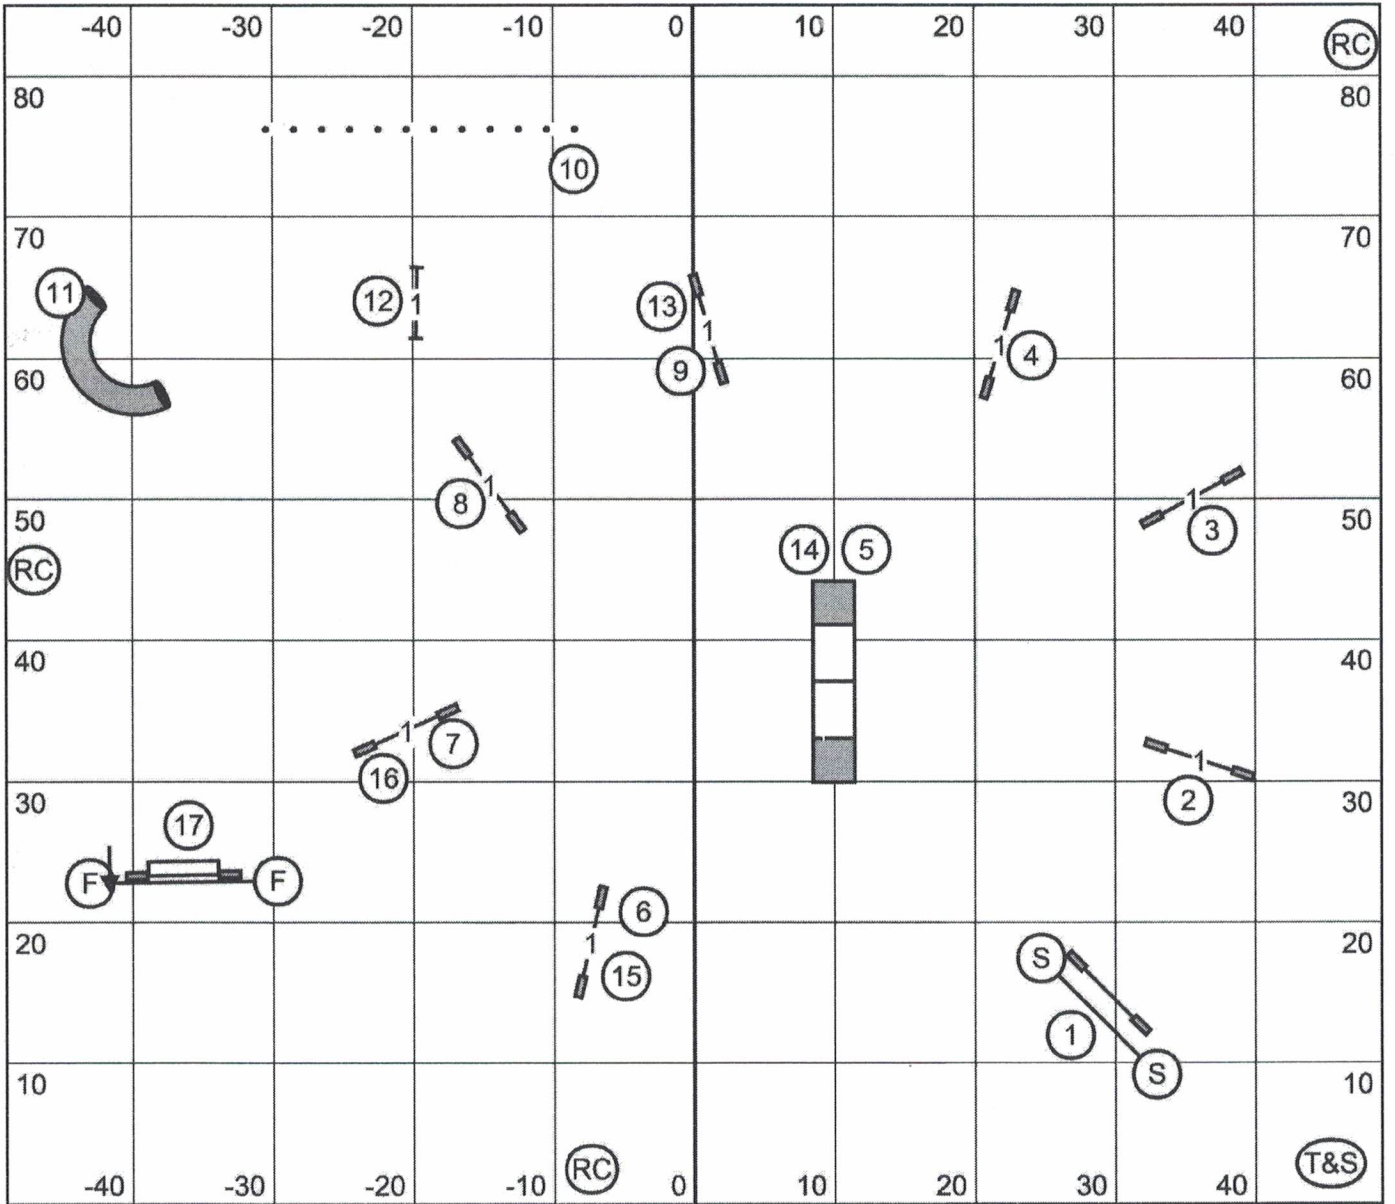

**Yorkshire Terrier Club of America
Time 2 Beat #2**

**Friday, September 16, 2022
Lisa Rieves**