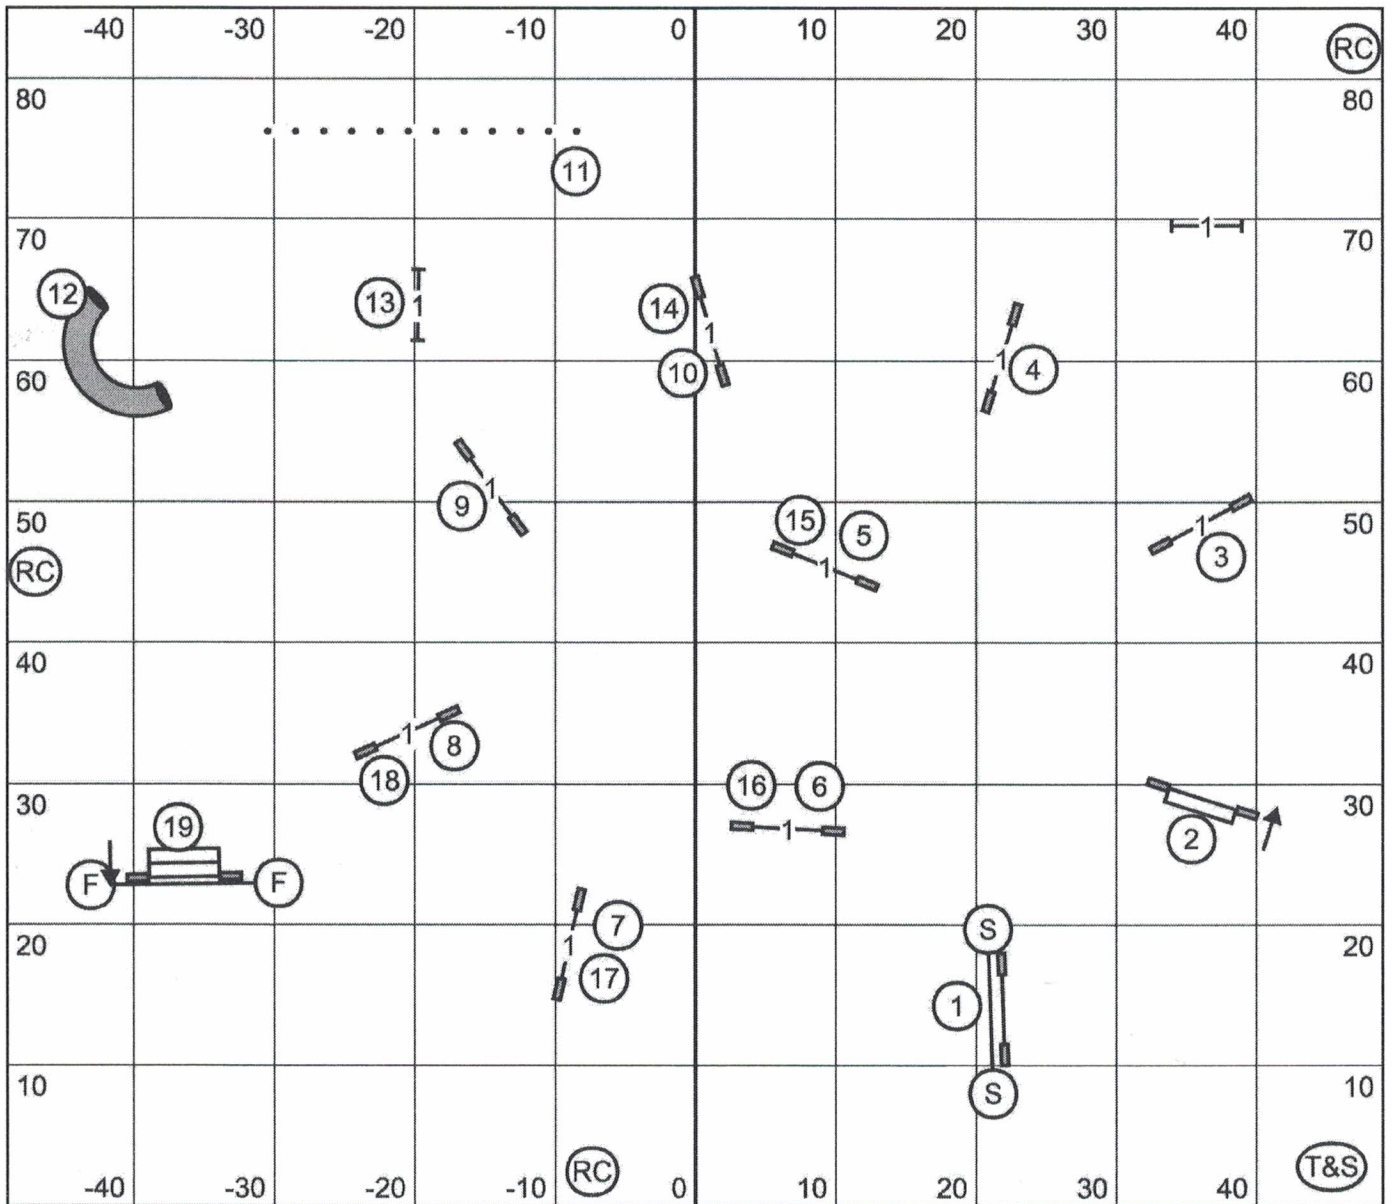

**Yorkshire Terrier Club of America
Master/Excellent JWW**

**Friday, September 16, 2022
Lisa Rieves**