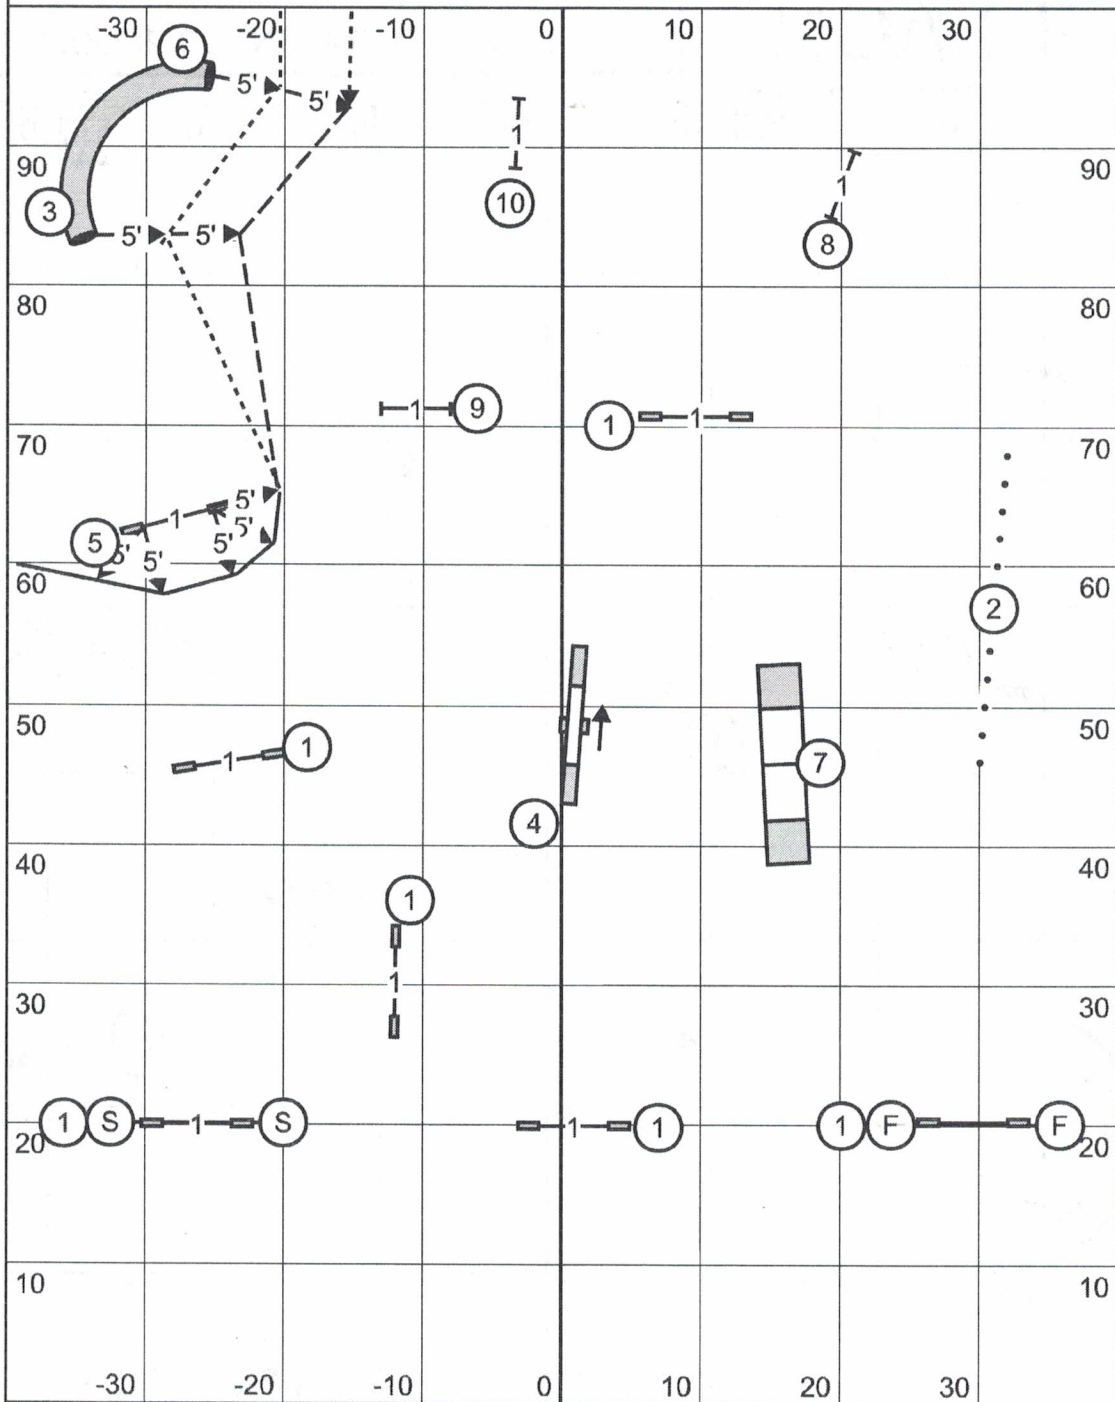

Open~Novice FAST

Gate

Gate

Moore County Kennel Club
Saturday ~ January 21, 2023 ~ Abbie Hanson ~ 80' x 100' ~ Turf

OPEN: Send Bonus 6-5 or 5-3 (in flow) -----
 55 pts to Q 11 or 8 pts + 20 pts bonus = 31 or 28 pts 24 or 27 additional pts needed
NOVICE: Send Bonus 6-5 or 5-3 (in flow)
 50 pts to Q 11 or 8 pts + 20 pts bonus = 31 or 28 pts 19 or 22 additional pts needed

Premier Standard

Gate

Gate

Moore County Kennel Club
 Saturday ~ January 21, 2023 ~ Abbie Hanson ~ 80' x 100' ~ Turf

Novice Standard

Gate

Gate

Moore County Kennel Club
Saturday ~ January 21, 2023 ~ Abbie Hanson ~ 80' x 100' ~ Turf

Open Standard

Gate

Gate

Moore County Kennel Club
 Saturday ~ January 21, 2023 ~ Abbie Hanson ~ 80' x 100' ~ Turf

Excellent / Master Standard

Gate

Gate

Moore County Kennel Club
 Saturday ~ January 21, 2023 ~ Abbie Hanson ~ 80' x 100' ~ Turf