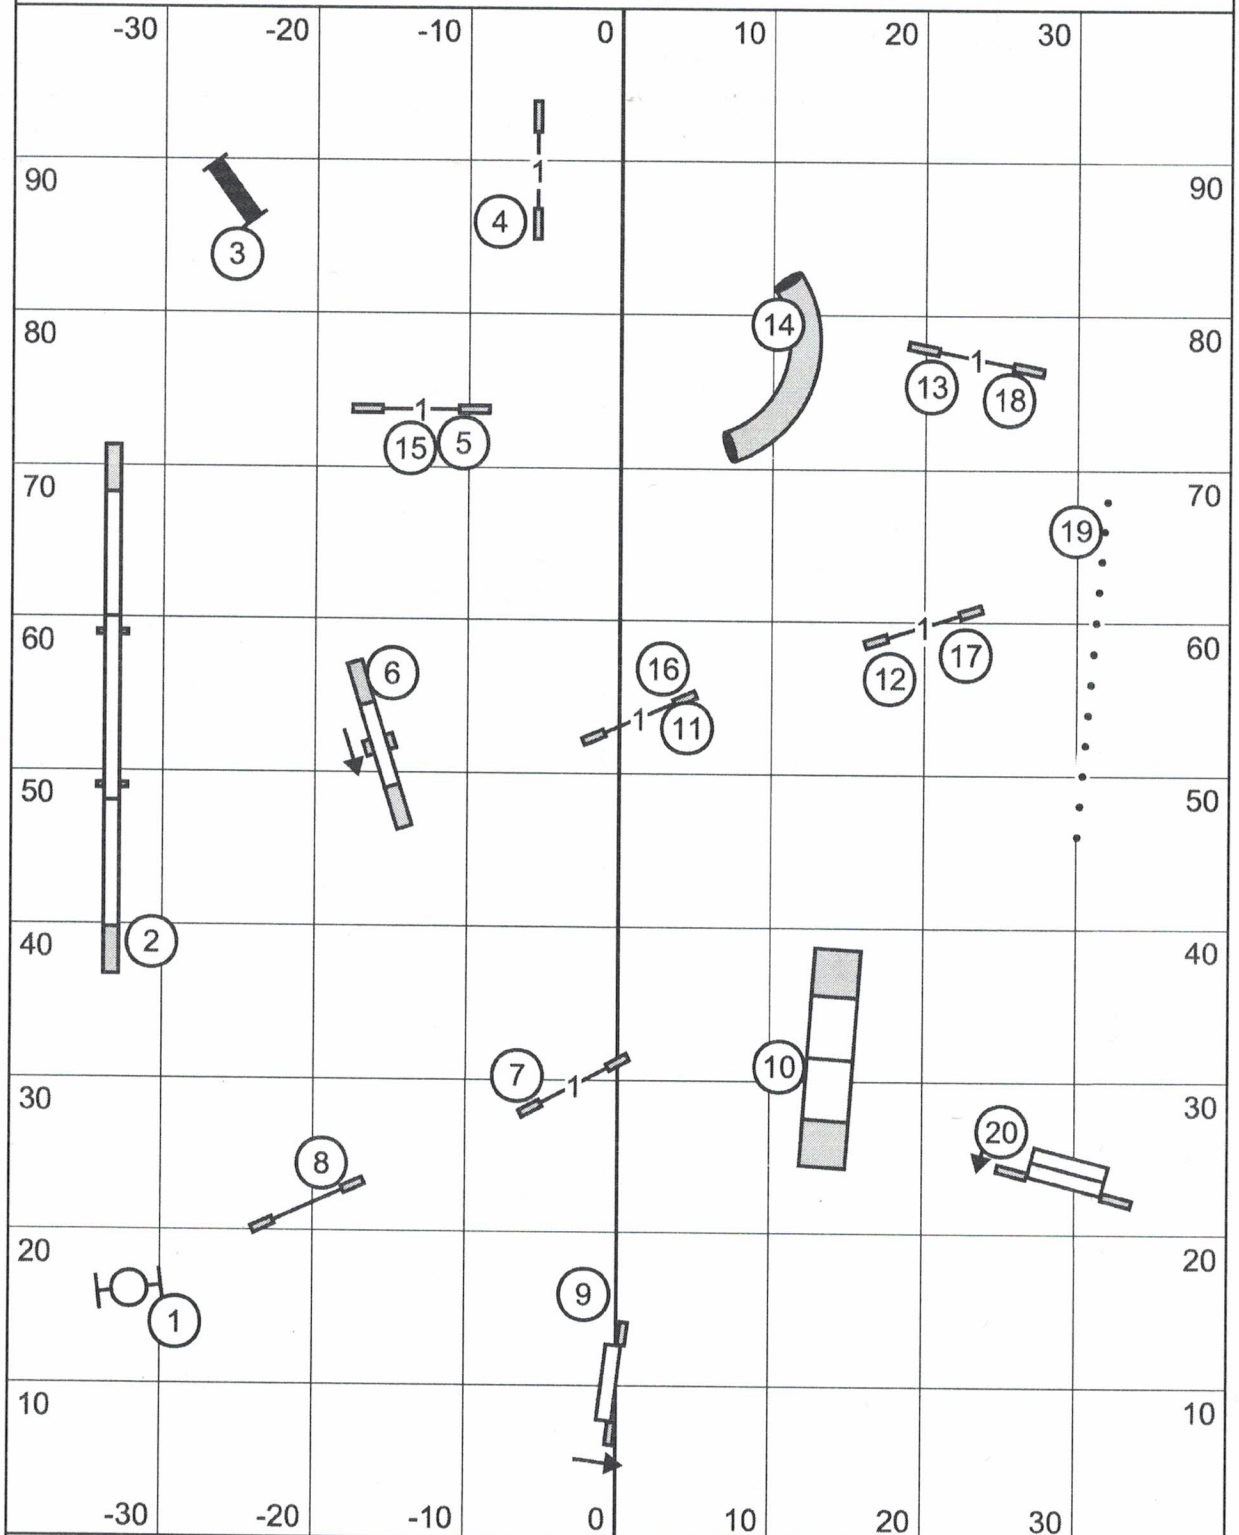

Open~Novice FAST

Gate

Gate

Moore County Kennel Club
Saturday ~ January 21, 2023 ~ Abbie Hanson ~ 80' x 100' ~ Turf

OPEN: Send Bonus 6-5 or 5-3 (in flow) -----
 55 pts to Q 11 or 8 pts + 20 pts bonus = 31 or 28 pts 24 or 27 additional pts needed
NOVICE: Send Bonus 6-5 or 5-3 (in flow)
 50 pts to Q 11 or 8 pts + 20 pts bonus = 31 or 28 pts 19 or 22 additional pts needed

Premier Standard

Gate

Gate

Moore County Kennel Club
 Saturday ~ January 21, 2023 ~ Abbie Hanson ~ 80' x 100' ~ Turf

Novice Standard

Gate

Gate

Moore County Kennel Club
Saturday ~ January 21, 2023 ~ Abbie Hanson ~ 80' x 100' ~ Turf

Open Standard

Gate

Gate

Moore County Kennel Club
 Saturday ~ January 21, 2023 ~ Abbie Hanson ~ 80' x 100' ~ Turf

Excellent / Master Standard

Gate

Gate

Moore County Kennel Club
 Saturday ~ January 21, 2023 ~ Abbie Hanson ~ 80' x 100' ~ Turf