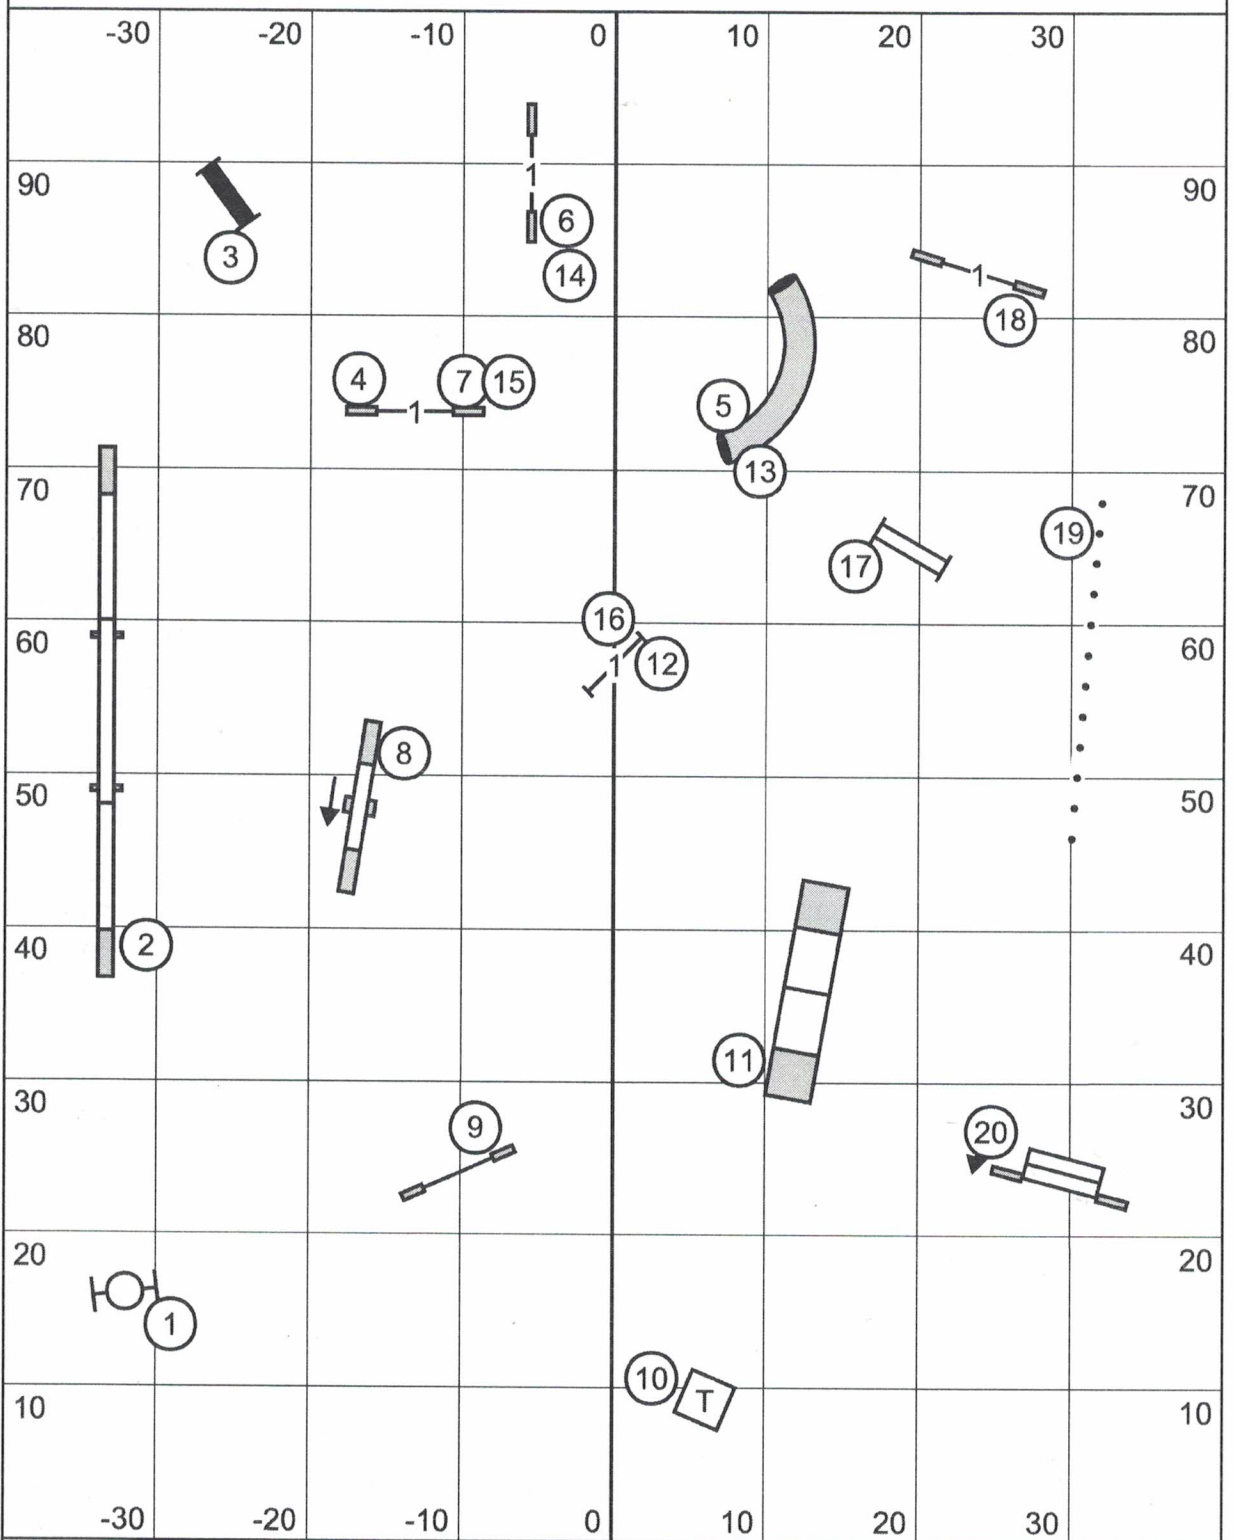

Open~Novice FAST

Gate

Gate

Moore County Kennel Club
Saturday ~ January 21, 2023 ~ Abbie Hanson ~ 80' x 100' ~ Turf

OPEN: Send Bonus 6-5 or 5-3 (in flow) -----
 55 pts to Q 11 or 8 pts + 20 pts bonus = 31 or 28 pts 24 or 27 additional pts needed
NOVICE: Send Bonus 6-5 or 5-3 (in flow)
 50 pts to Q 11 or 8 pts + 20 pts bonus = 31 or 28 pts 19 or 22 additional pts needed

Open Standard

Gate

Gate

Moore County Kennel Club
 Saturday ~ January 21, 2023 ~ Abbie Hanson ~ 80' x 100' ~ Turf

Excellent / Master Standard

Gate

Gate

Moore County Kennel Club
 Saturday ~ January 21, 2023 ~ Abbie Hanson ~ 80' x 100' ~ Turf