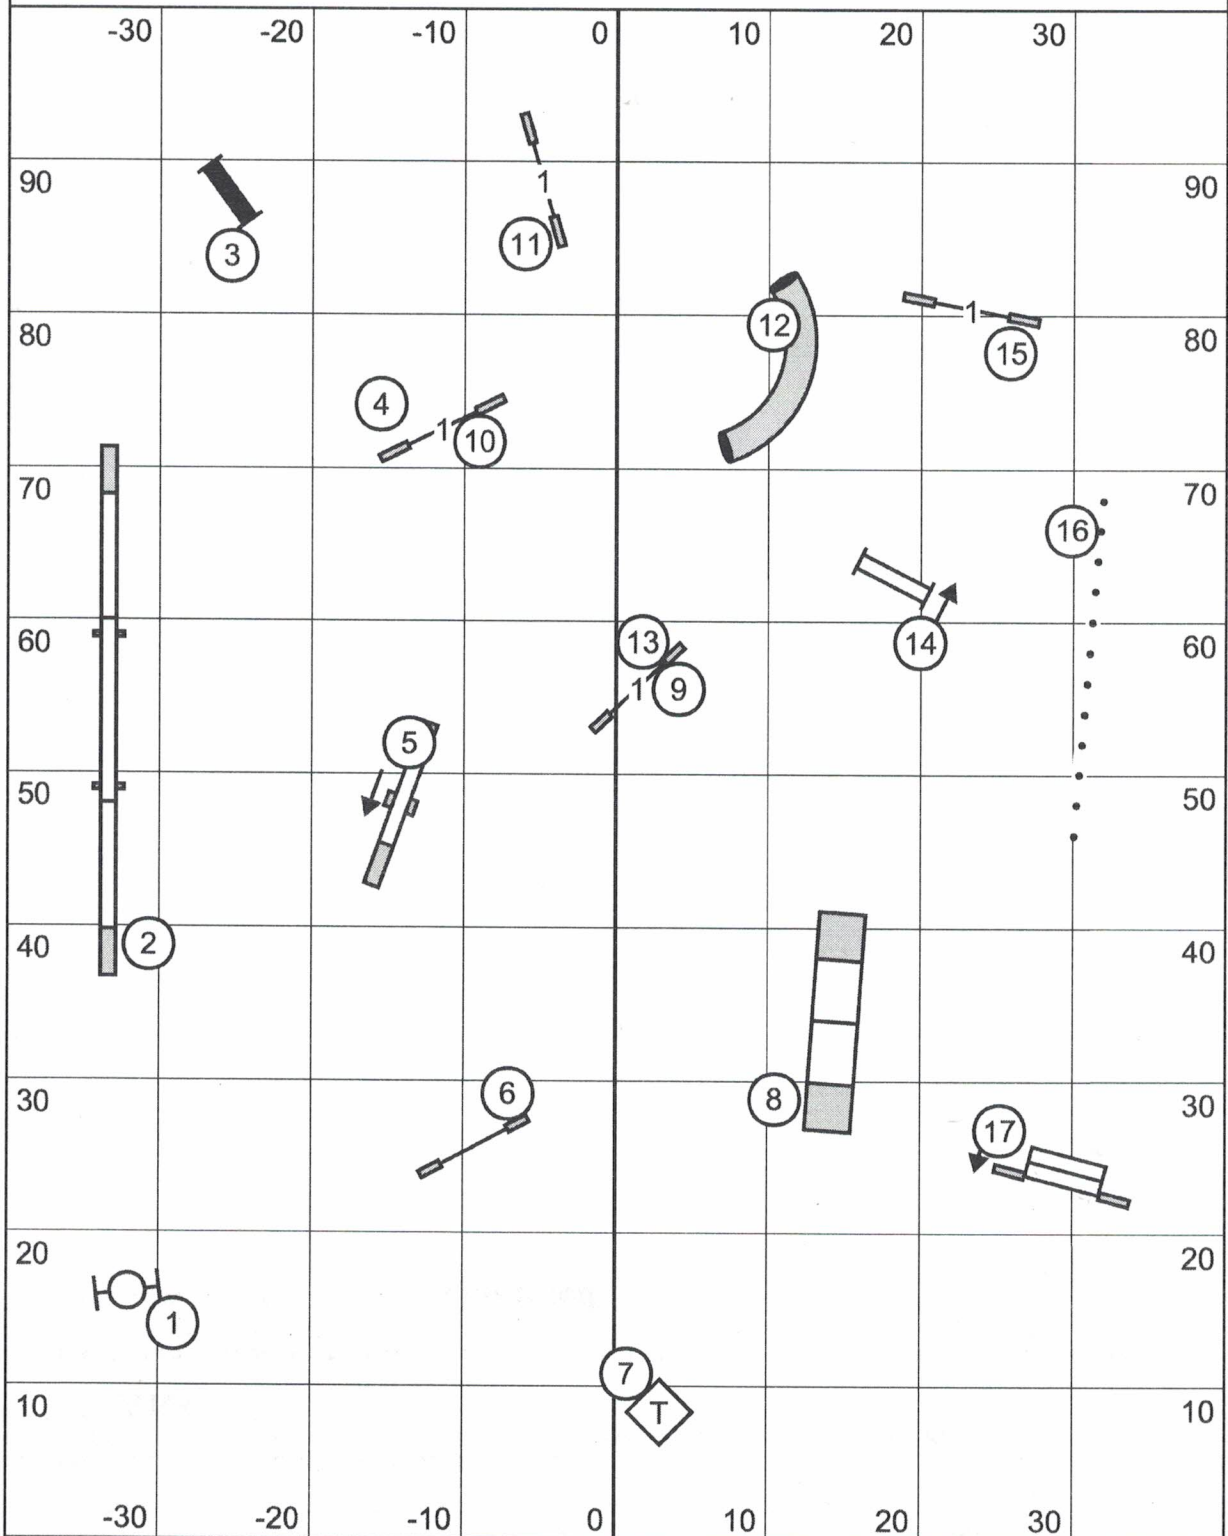

Open~Novice FAST

Gate

Gate

Moore County Kennel Club
Saturday ~ January 21, 2023 ~ Abbie Hanson ~ 80' x 100' ~ Turf

OPEN: Send Bonus 6-5 or 5-3 (in flow) -----
 55 pts to Q 11 or 8 pts + 20 pts bonus = 31 or 28 pts 24 or 27 additional pts needed
NOVICE: Send Bonus 6-5 or 5-3 (in flow)
 50 pts to Q 11 or 8 pts + 20 pts bonus = 31 or 28 pts 19 or 22 additional pts needed

Premier Standard

Gate

Gate

Moore County Kennel Club
 Saturday ~ January 21, 2023 ~ Abbie Hanson ~ 80' x 100' ~ Turf

Novice Standard

Gate

Gate

Moore County Kennel Club
Saturday ~ January 21, 2023 ~ Abbie Hanson ~ 80' x 100' ~ Turf

Open Standard

Gate

Gate

Moore County Kennel Club
 Saturday ~ January 21, 2023 ~ Abbie Hanson ~ 80' x 100' ~ Turf

Excellent / Master Standard

Gate

Gate

Moore County Kennel Club
 Saturday ~ January 21, 2023 ~ Abbie Hanson ~ 80' x 100' ~ Turf