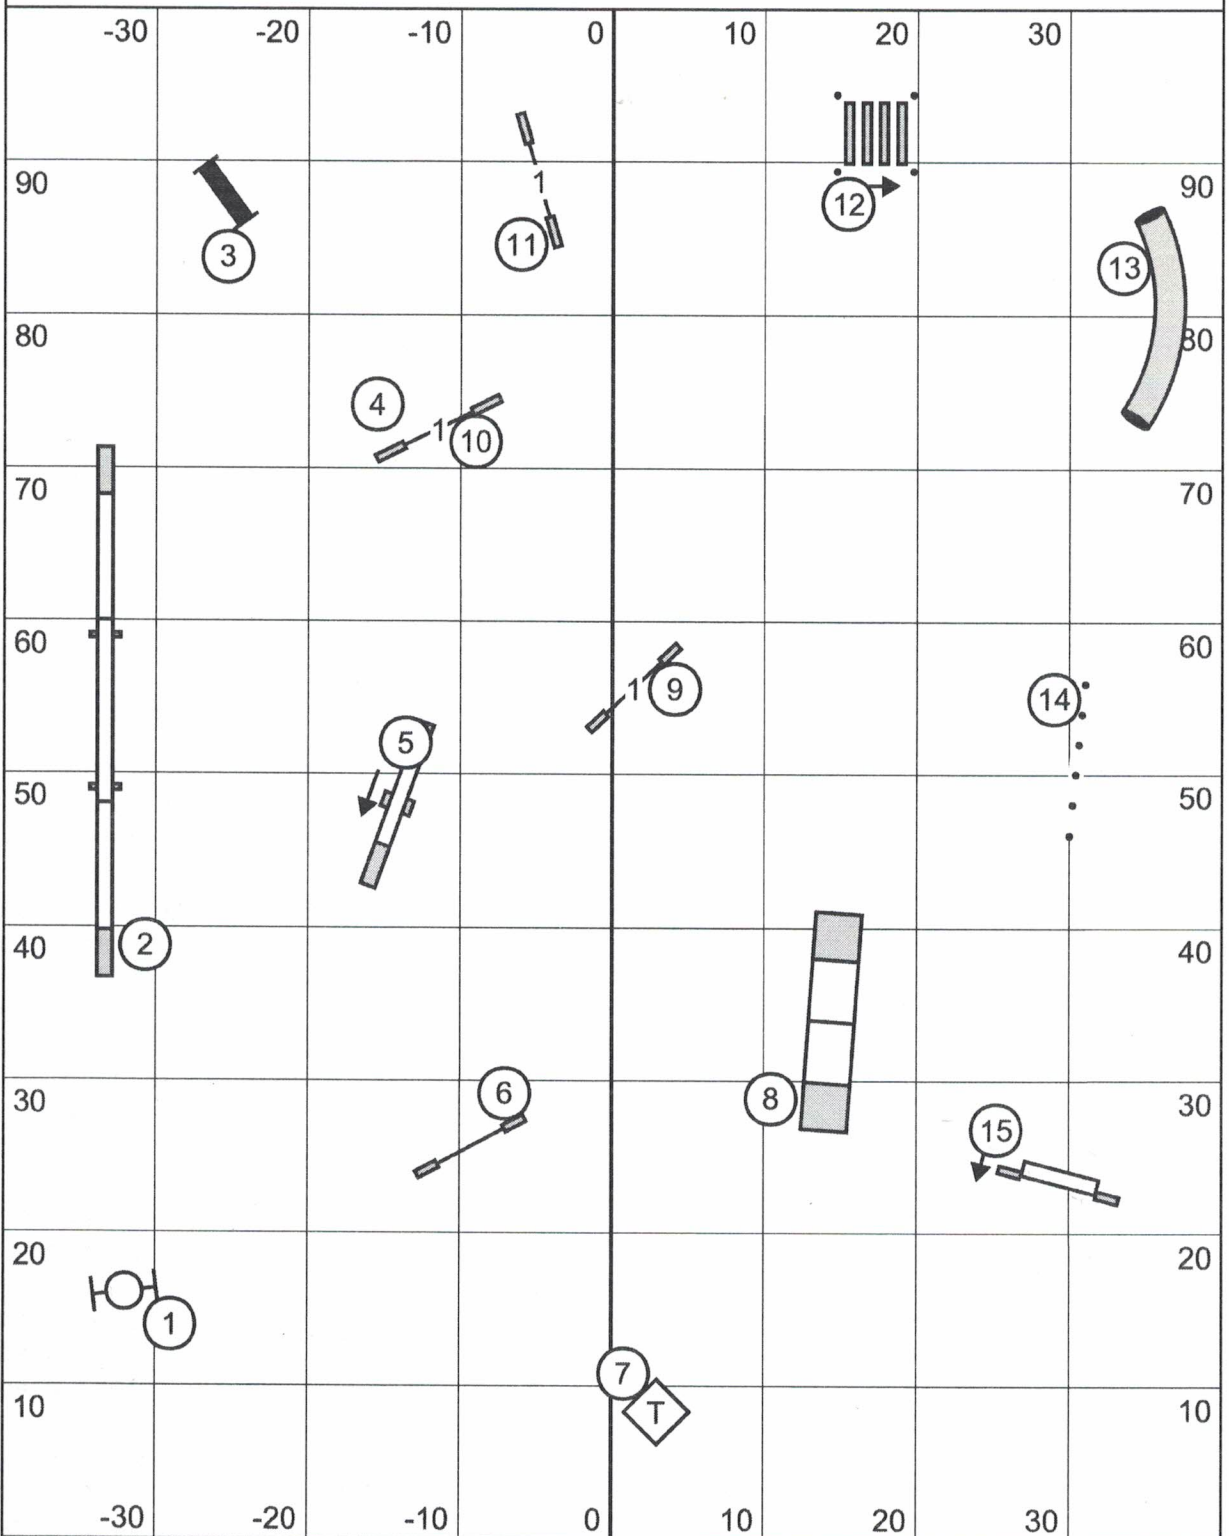

Open~Novice FAST

Gate

Gate

Moore County Kennel Club
Saturday ~ January 21, 2023 ~ Abbie Hanson ~ 80' x 100' ~ Turf

OPEN: Send Bonus 6-5 or 5-3 (in flow) -----
 55 pts to Q 11 or 8 pts + 20 pts bonus = 31 or 28 pts 24 or 27 additional pts needed
NOVICE: Send Bonus 6-5 or 5-3 (in flow)
 50 pts to Q 11 or 8 pts + 20 pts bonus = 31 or 28 pts 19 or 22 additional pts needed

Premier Standard

Gate

Gate

Moore County Kennel Club
 Saturday ~ January 21, 2023 ~ Abbie Hanson ~ 80' x 100' ~ Turf

Novice Standard

Gate

Gate

Moore County Kennel Club
Saturday ~ January 21, 2023 ~ Abbie Hanson ~ 80' x 100' ~ Turf

Open Standard

Gate

Gate

Moore County Kennel Club
 Saturday ~ January 21, 2023 ~ Abbie Hanson ~ 80' x 100' ~ Turf

Excellent / Master Standard

Gate

Gate

Moore County Kennel Club
 Saturday ~ January 21, 2023 ~ Abbie Hanson ~ 80' x 100' ~ Turf