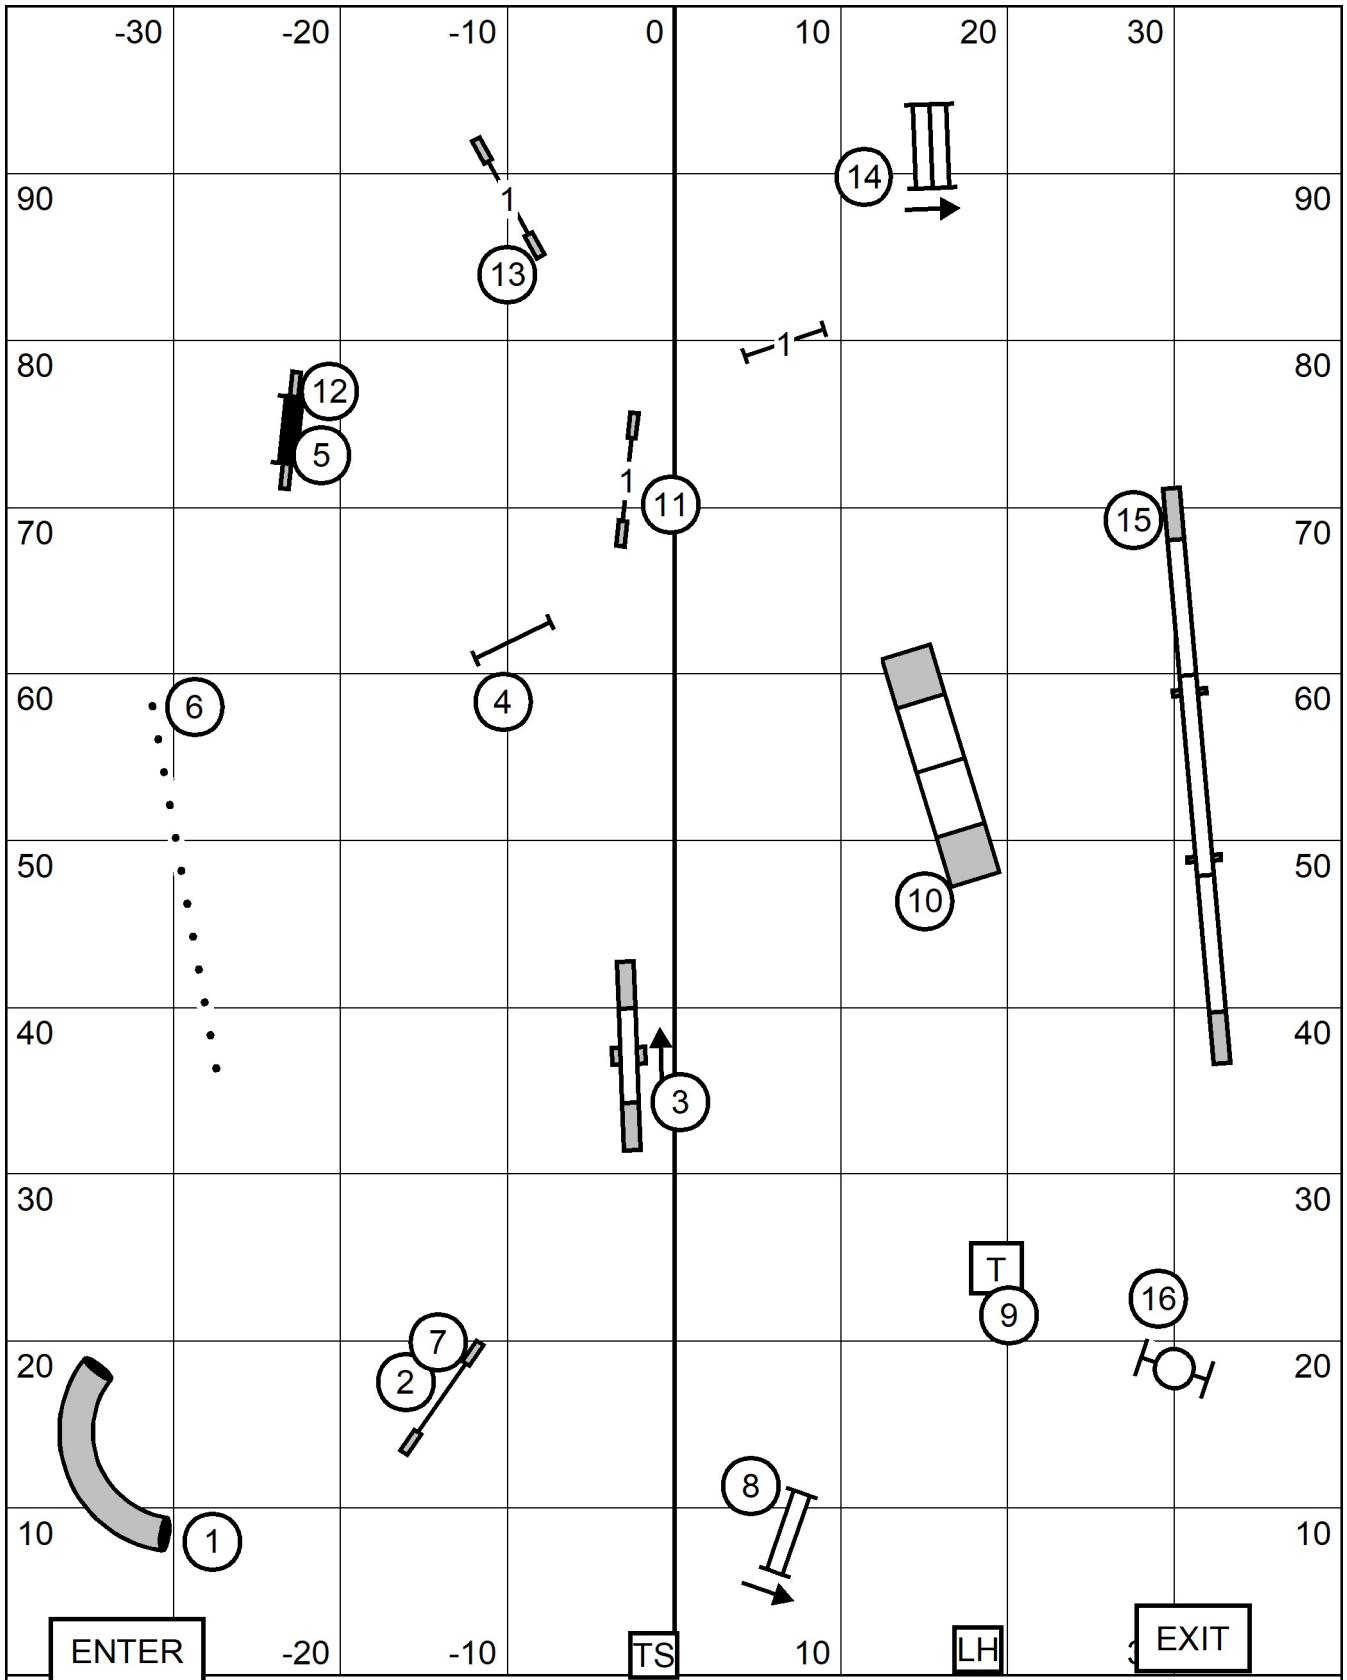

MOORE COUNTY KENNEL CLUB  
 Friday: Jan 20, 2022  
 Judge: Sandy Moody  
 Indoors, Turf  
 80 x 100

# EX/MAS STANDARD

MOORE COUNTY KENNEL CLUB  
 Friday: Jan 20, 2022  
 Judge: Sandy Moody  
 Indoors, Turf  
 80 x 100

**NOV- OPEN  
 FAST**

MOORE COUNTY KENNEL CLUB  
 Friday: Jan 20, 2022  
 Judge: Sandy Moody

# NOVICE STANDARD

MOORE COUNTY KENNEL CLUB  
 Friday: Jan 20, 2022  
 Judge: Sandy Moody

Indoors, Turf  
 80 x 100

# OPEN STANDARD

MOORE COUNTY KENNEL CLUB

Friday: Jan 20, 2022      Indoors, Turf  
 Judge: Sandy Moody      80 x 100