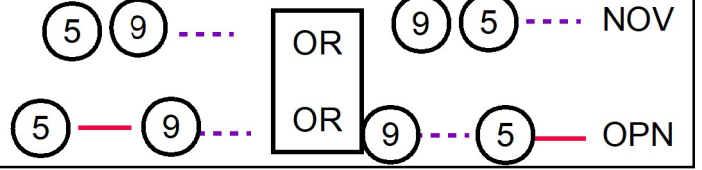

MOORE COUNTY KENNEL CLUB
Friday: Jan 20, 2022
Judge: Sandy Moody
Indoors, Turf
80 x 100

**NOV- OPEN
FAST**