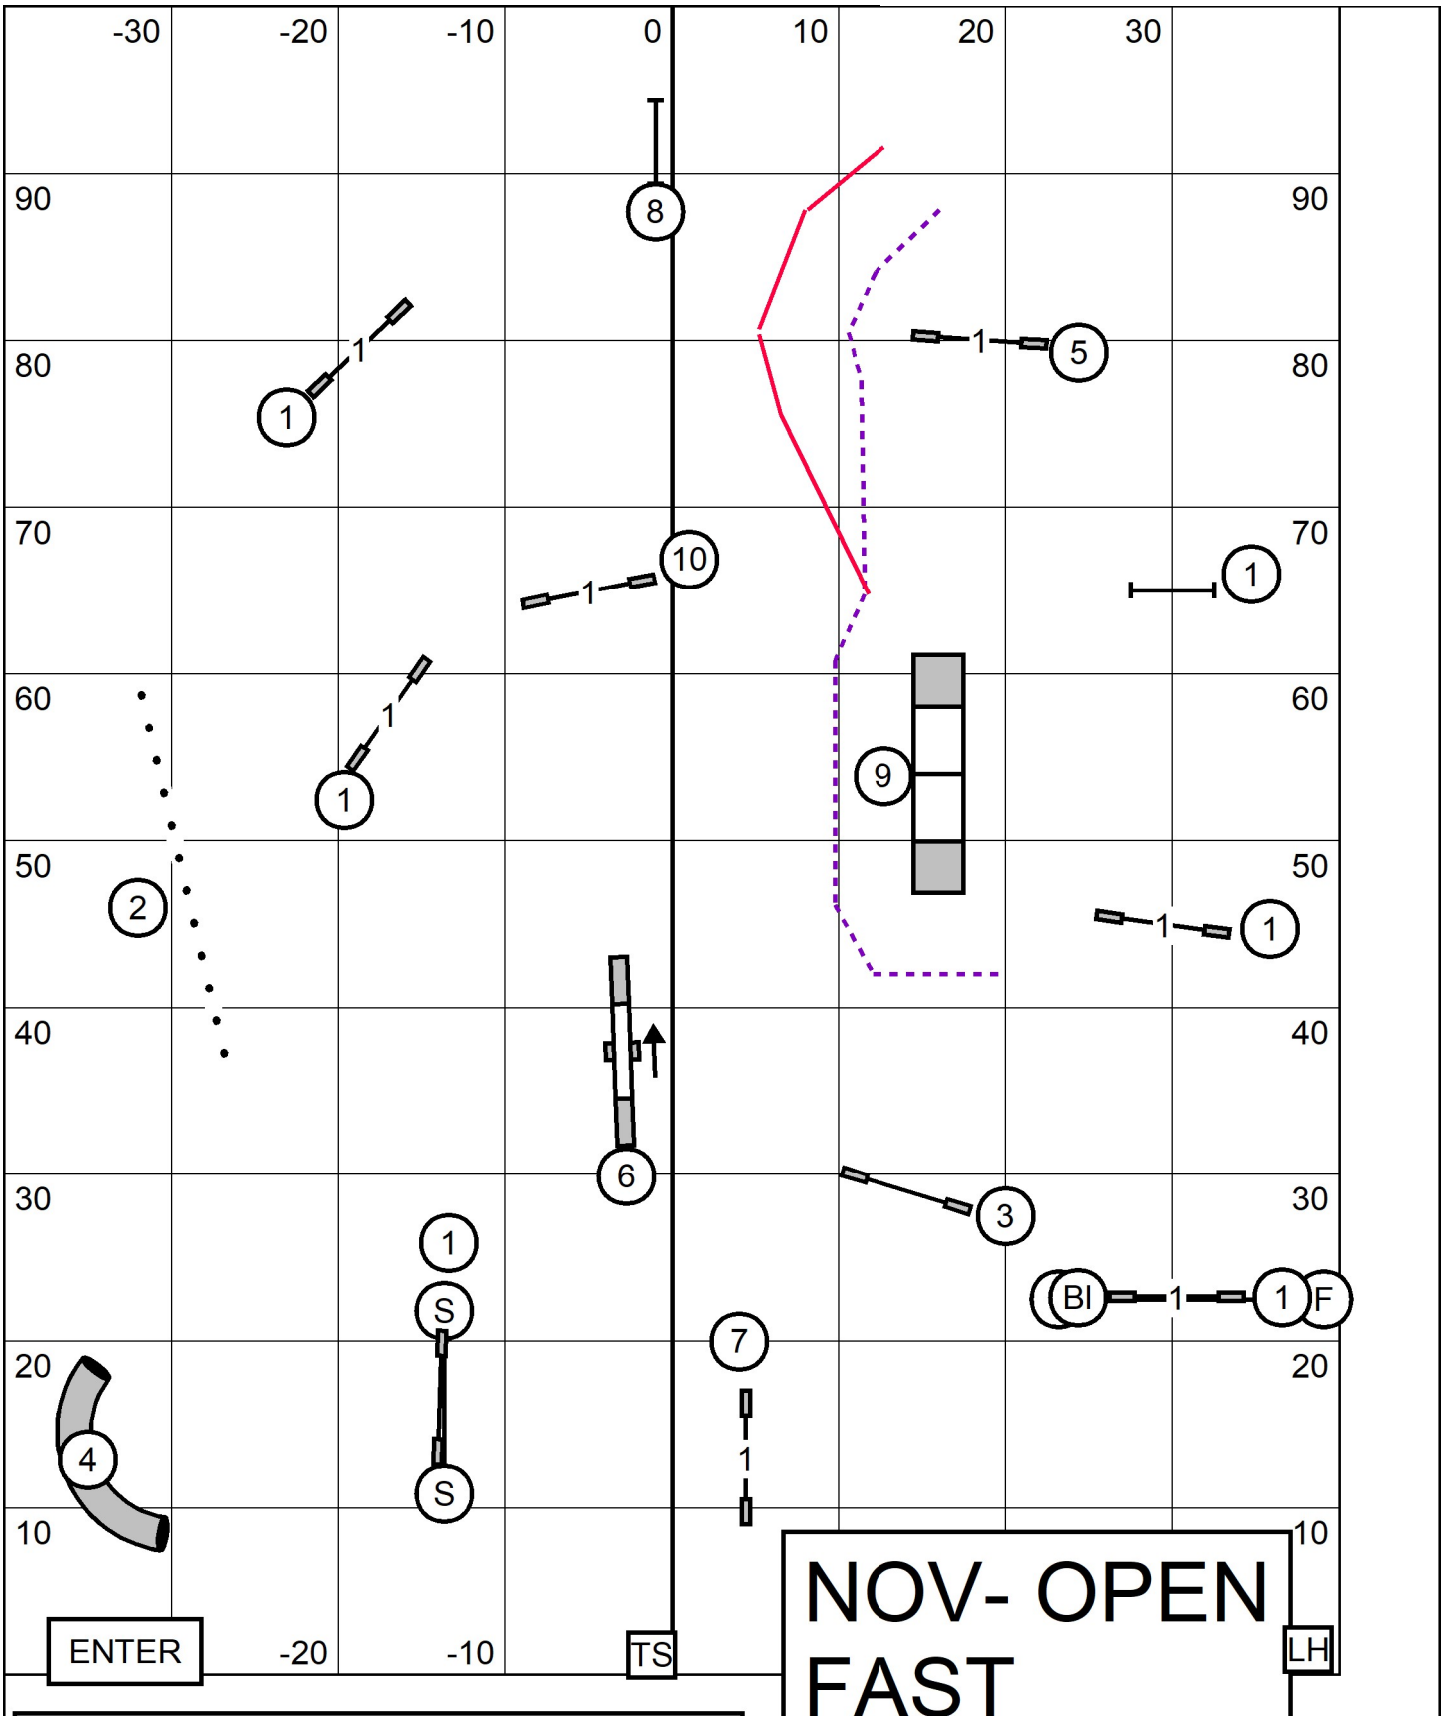

MOORE COUNTY KENNEL CLUB  
 Friday: Jan 20, 2022  
 Judge: Sandy Moody  
 Indoors, Turf  
 80 x 100

# EX/MAS STANDARD

MOORE COUNTY KENNEL CLUB  
 Friday: Jan 20, 2022  
 Judge: Sandy Moody  
 Indoors, Turf  
 80 x 100

**NOV- OPEN  
 FAST**

MOORE COUNTY KENNEL CLUB  
 Friday: Jan 20, 2022  
 Judge: Sandy Moody

# NOVICE STANDARD

MOORE COUNTY KENNEL CLUB  
 Friday: Jan 20, 2022  
 Judge: Sandy Moody

Indoors, Turf  
 80 x 100

# OPEN STANDARD

MOORE COUNTY KENNEL CLUB

Friday: Jan 20, 2022      Indoors, Turf  
 Judge: Sandy Moody      80 x 100