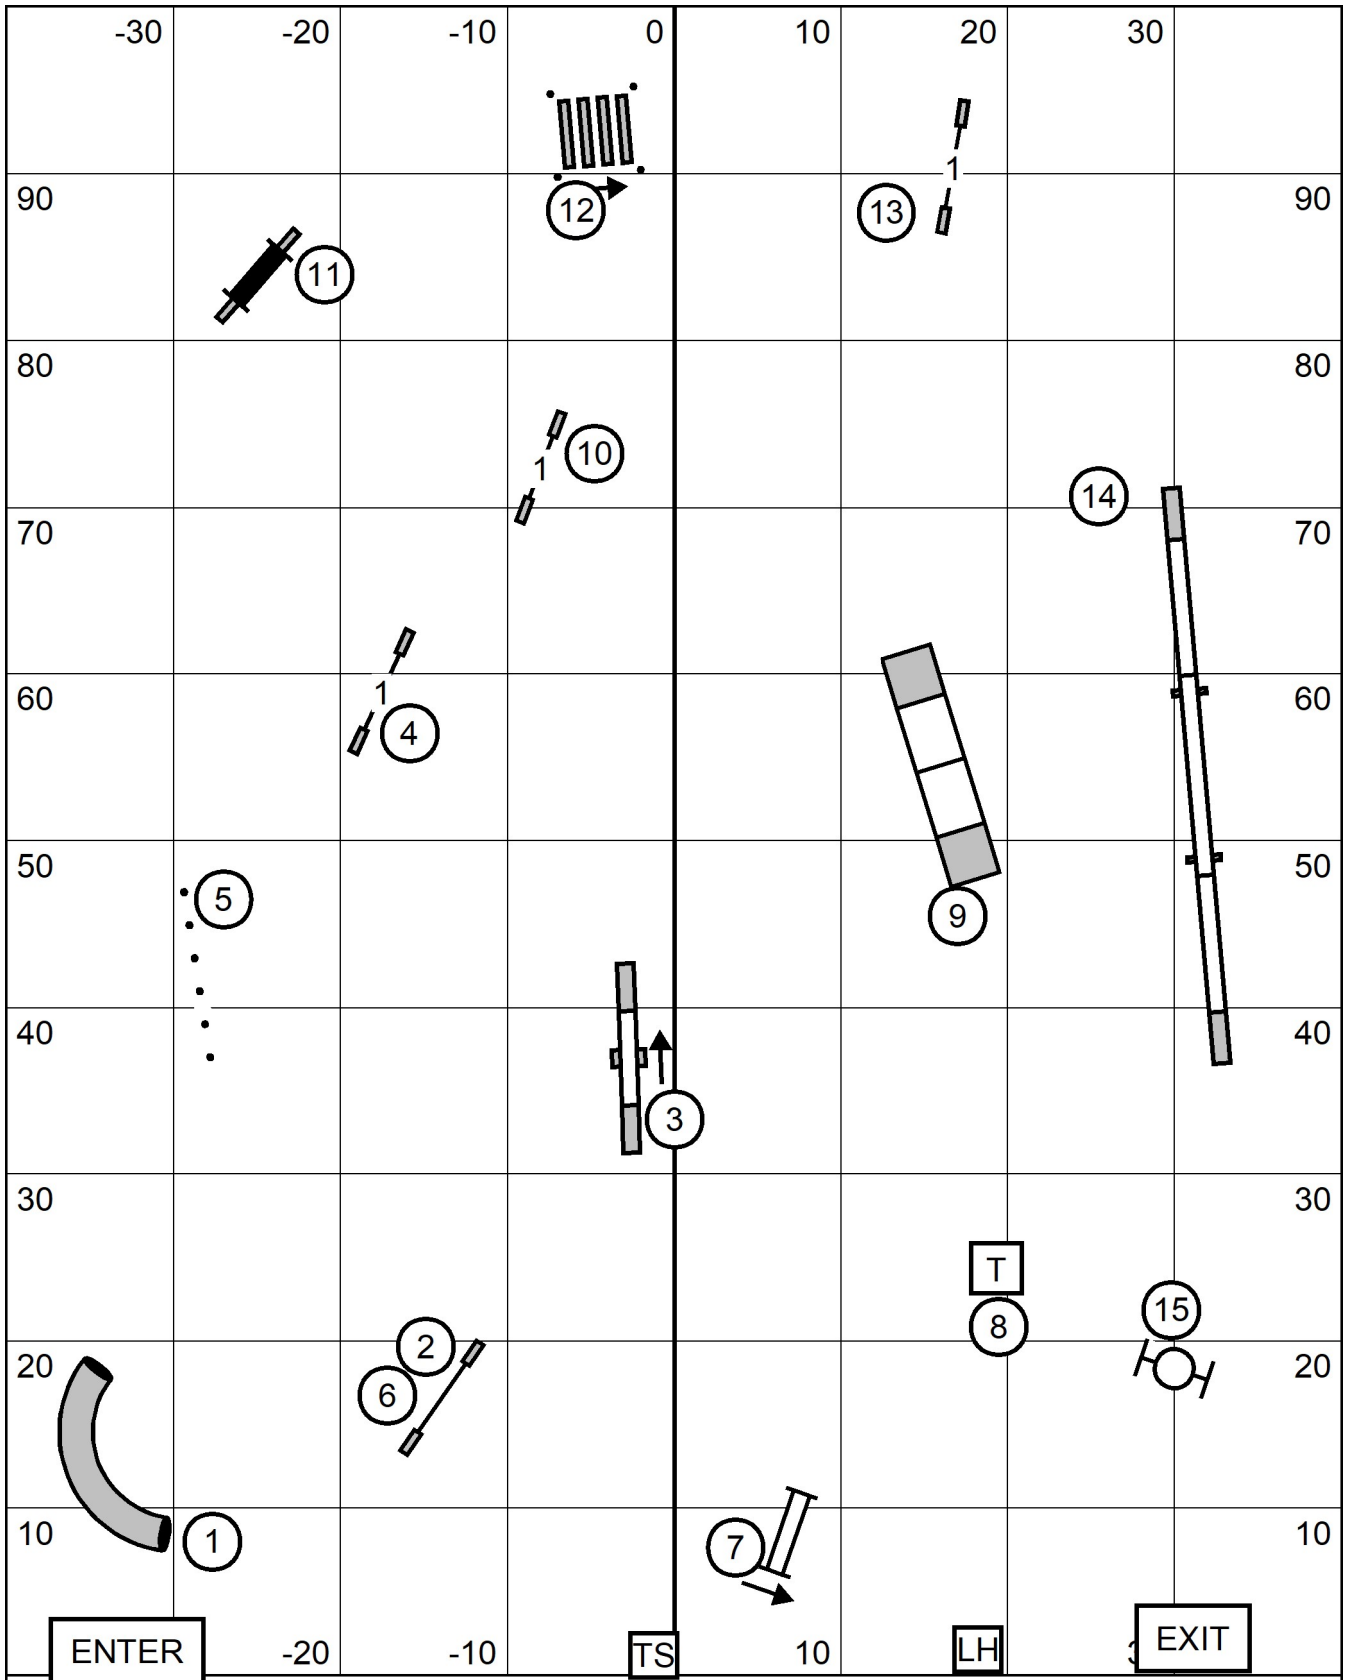

MOORE COUNTY KENNEL CLUB  
 Friday: Jan 20, 2022  
 Judge: Sandy Moody  
 Indoors, Turf  
 80 x 100

# EX/MAS STANDARD

MOORE COUNTY KENNEL CLUB  
 Friday: Jan 20, 2022  
 Judge: Sandy Moody  
 Indoors, Turf  
 80 x 100

**NOV- OPEN  
 FAST**

MOORE COUNTY KENNEL CLUB  
 Friday: Jan 20, 2022  
 Judge: Sandy Moody

# NOVICE STANDARD

MOORE COUNTY KENNEL CLUB  
 Friday: Jan 20, 2022  
 Judge: Sandy Moody

Indoors, Turf  
 80 x 100

# OPEN STANDARD

MOORE COUNTY KENNEL CLUB

Friday: Jan 20, 2022      Indoors, Turf  
 Judge: Sandy Moody      80 x 100