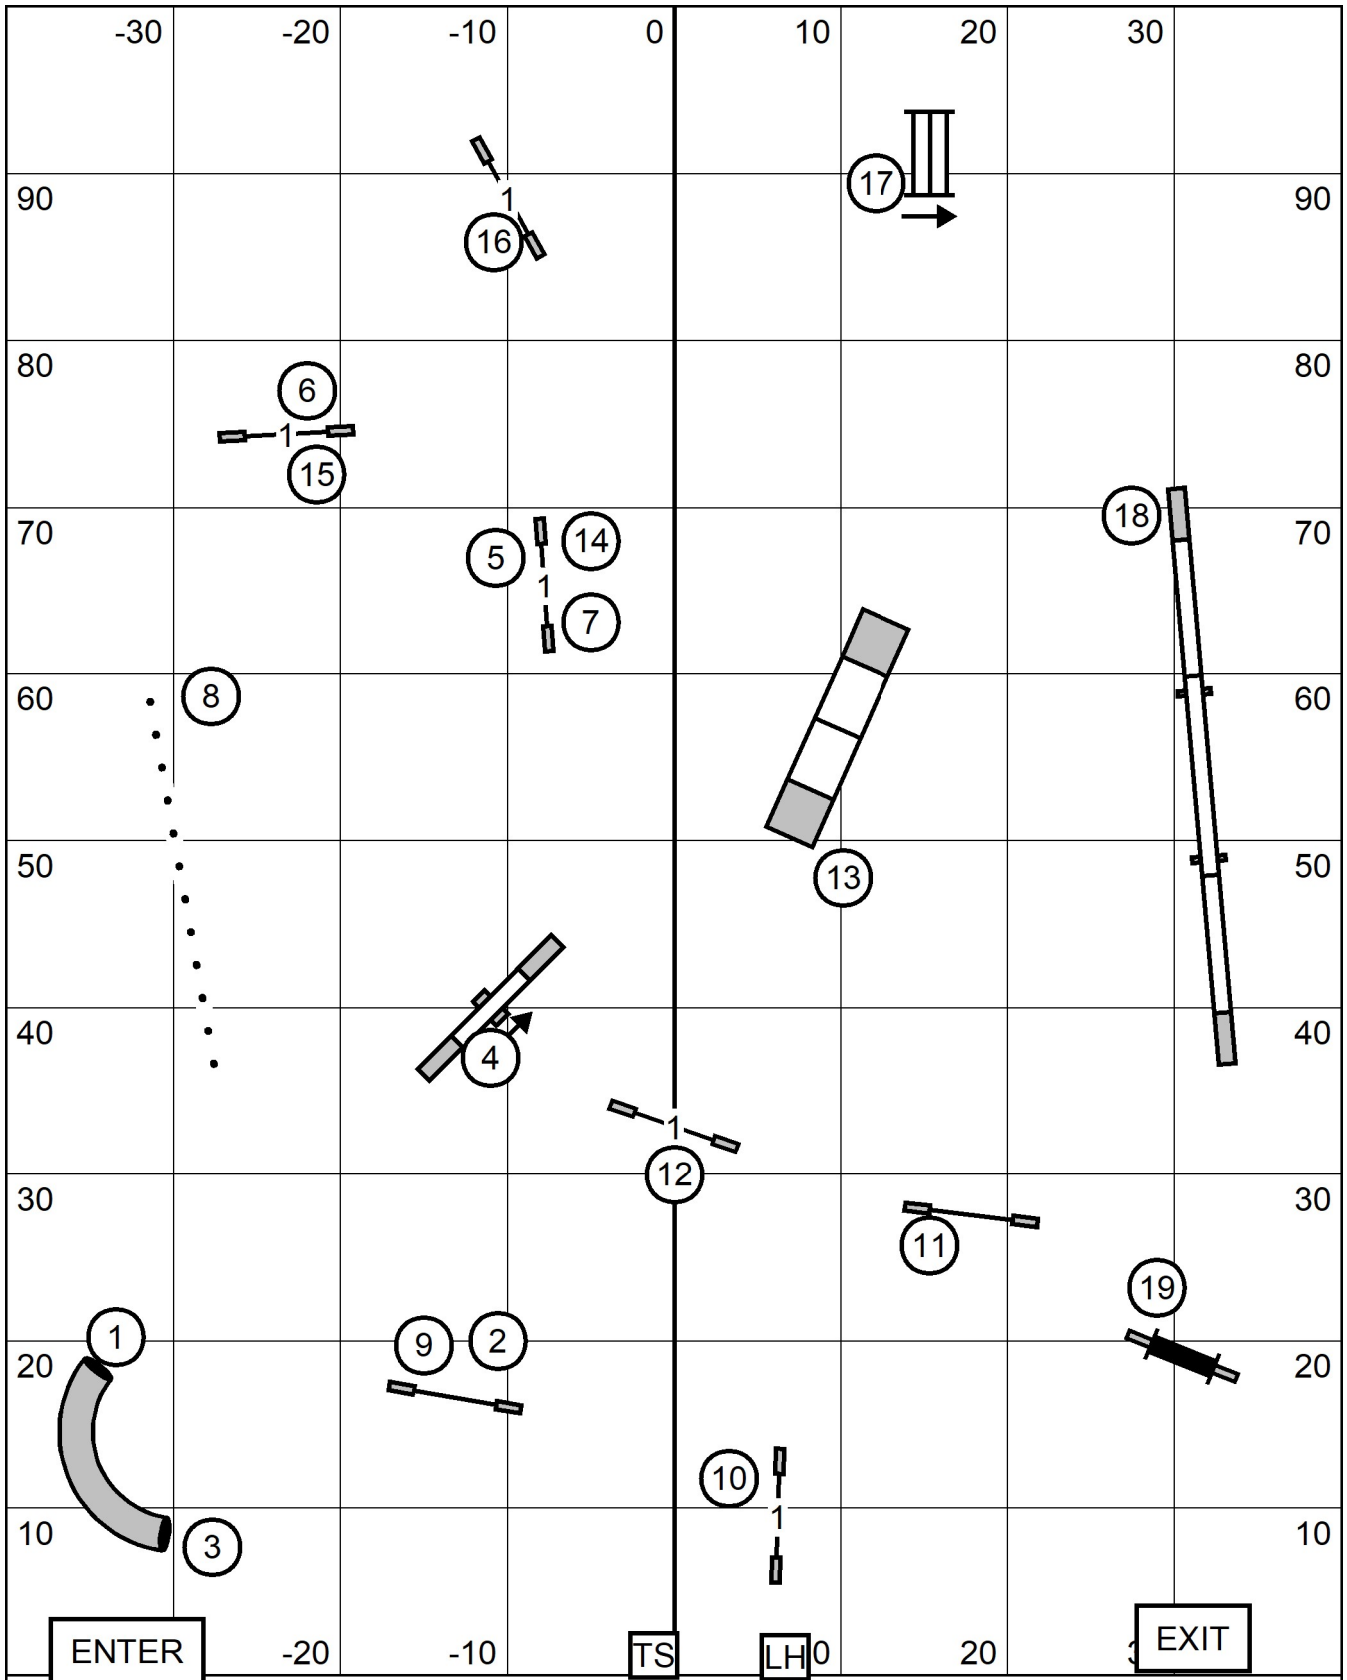

MOORE COUNTY KENNEL CLUB

Friday: Jan 20, 2022   Indoors, Turf
Judge: Sandy Moody   80 x 100

PREMIER STANDARD