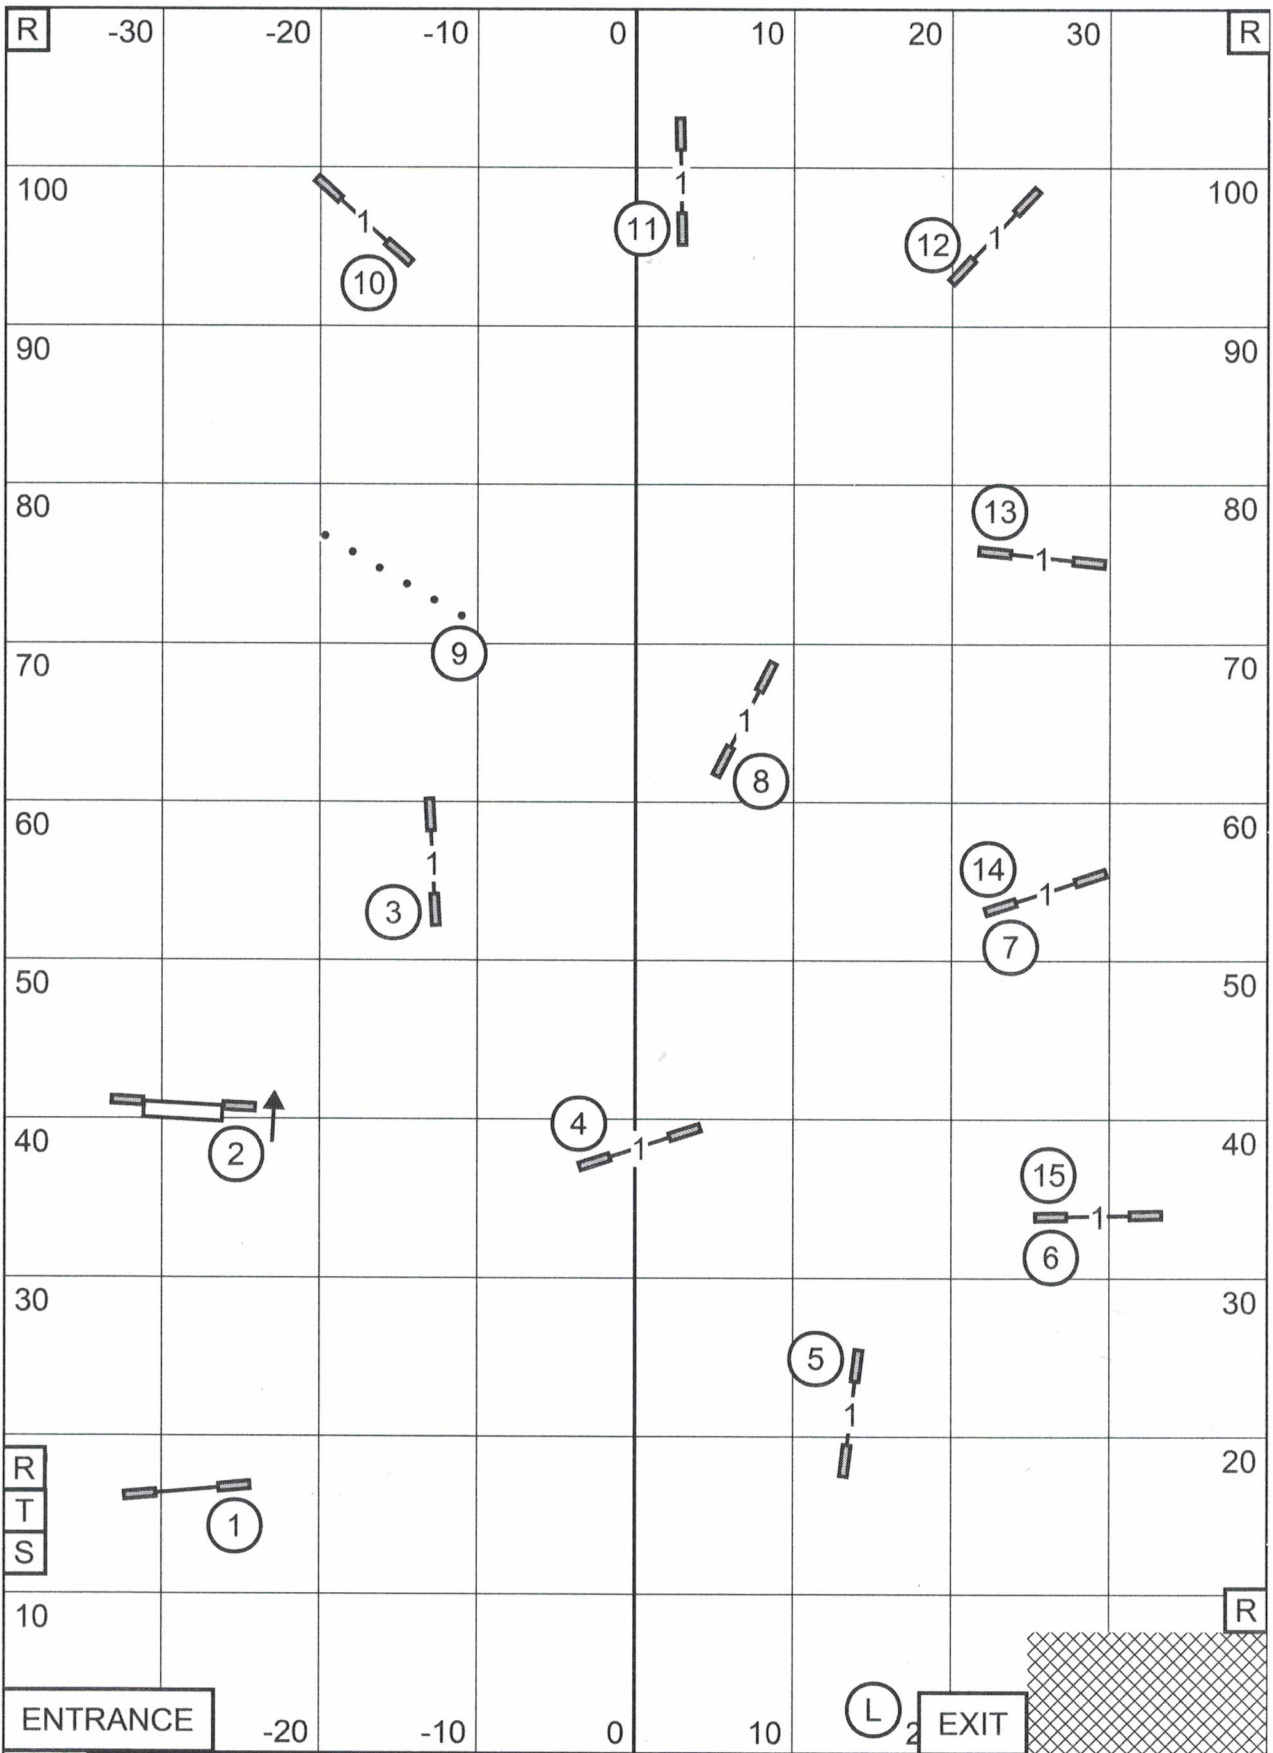

TWIN CITIES VOYAGEUR ENGLISH SPRINGER SPANIEL ASSOCIATION
NOVICE JWW
June 3, 2023
Judge - Karen Wlodarski