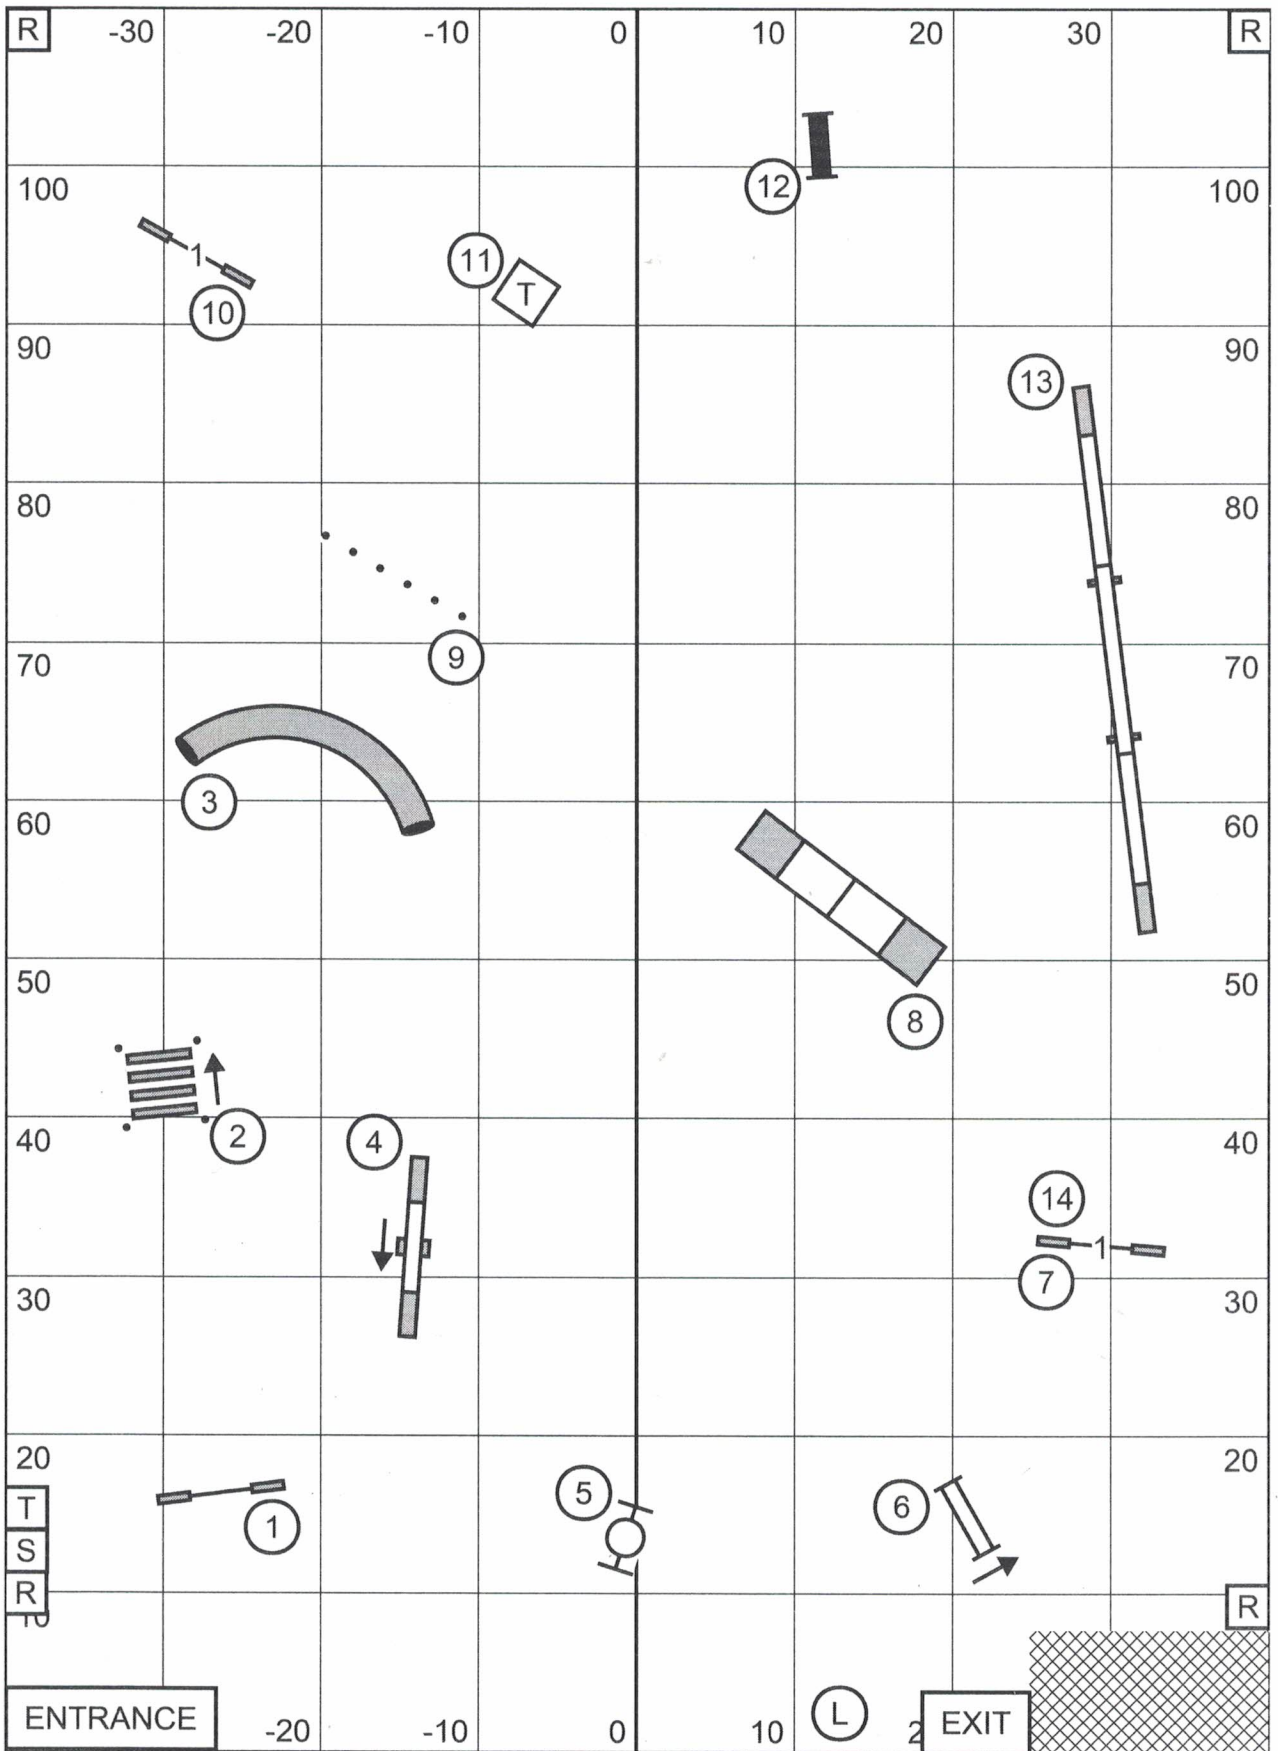

TWIN CITIES VOYAGEUR ENGLISH SPRINGER SPANIEL ASSOCIATION
NOVICE STANDARD
June 3, 2023
Judge - Karen Wlodarski