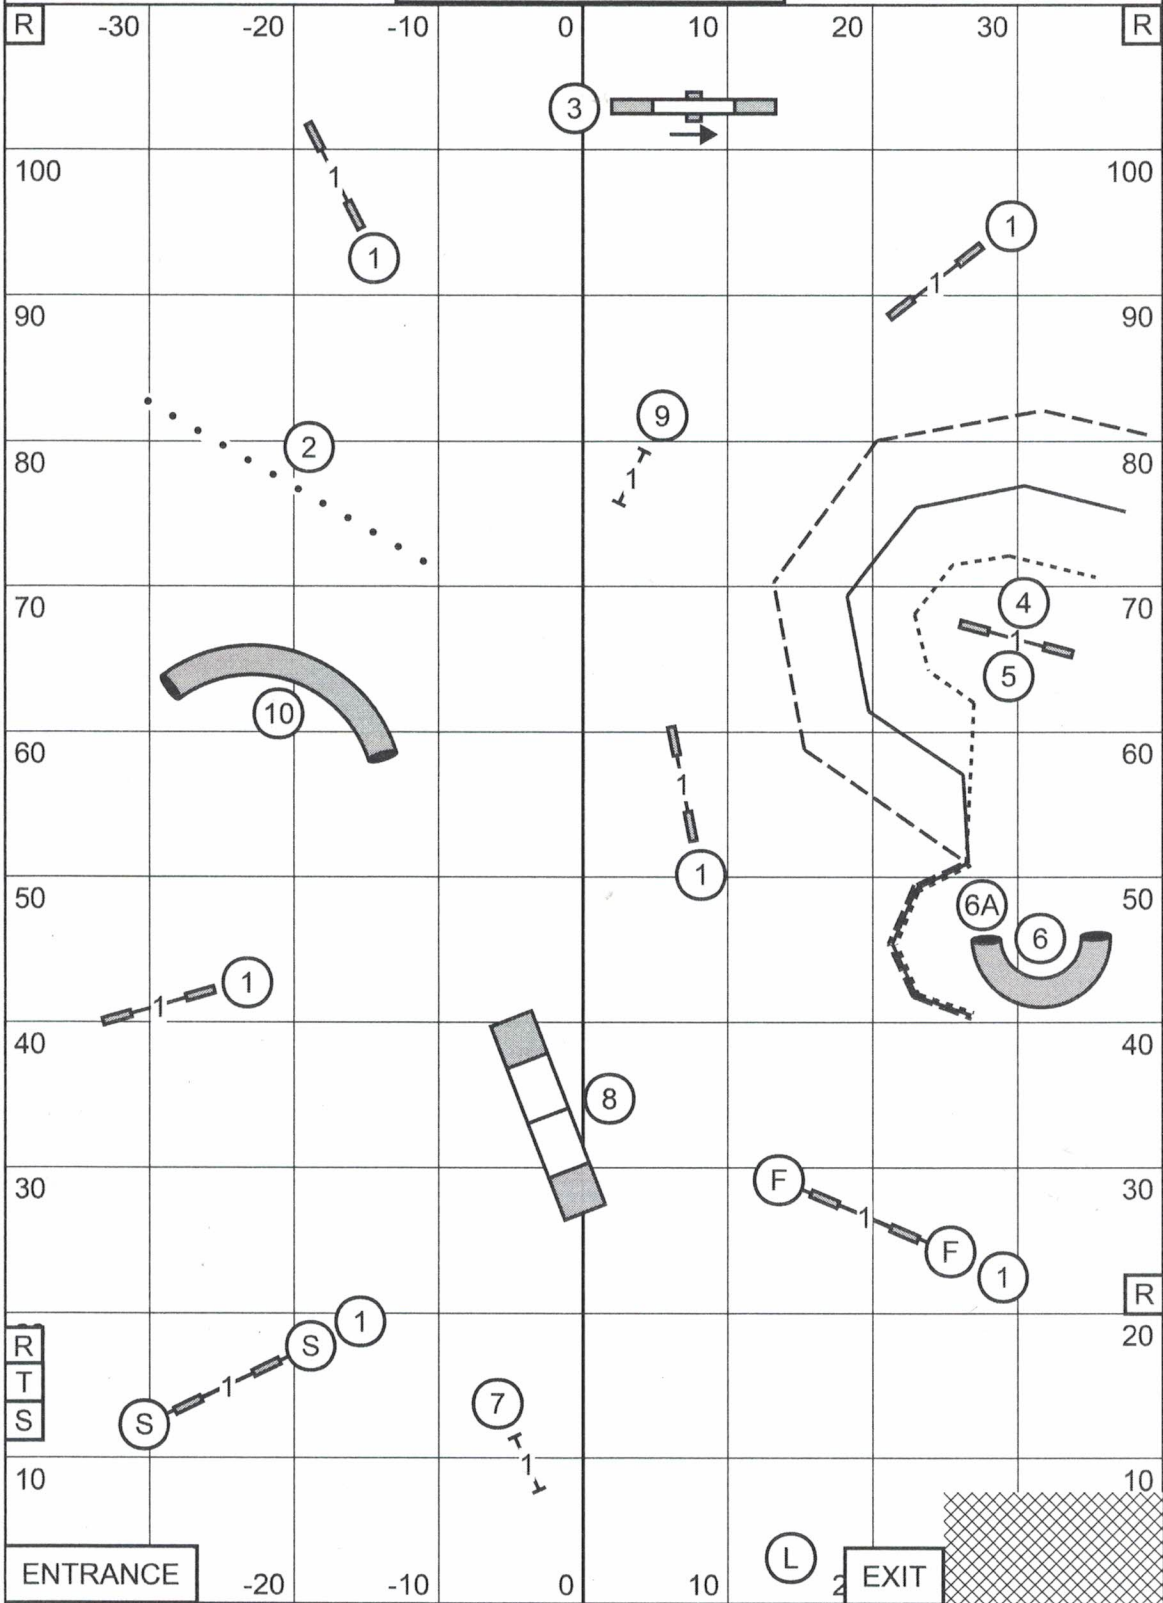

Send Bonus:  
 EXC / MAS (---) - 4-6A-5  
 OPEN (—) - 4-6 or 6-5  
 NOVICE (-----) - 4-6 or 6-5

ENTRANCE

EXIT

TWIN CITIES VOYAGEUR ENGLISH SPRINGER SPANIEL ASSOCIATION  
 F - A - S - T  
 June 3, 2023  
 Judge - Karen Wlodarski

R  
T  
S

ENTRANCE

EXIT

TWIN CITIES VOYAGEUR ENGLISH SPRINGER SPANIEL ASSOCIATION  
 MASTER / EXCELLENT JWW  
 June 3, 2023  
 Judge - Karen Wlodarski

TWIN CITIES VOYAGEUR ENGLISH SPRINGER SPANIEL ASSOCIATION  
 MASTER / EXCELLENT STANDARD

June 3, 2023

Judge - Karen Wlodarski

TWIN CITIES VOYAGEUR ENGLISH SPRINGER SPANIEL ASSOCIATION  
 OPEN STANDARD  
 June 3, 2023  
 Judge - Karen Wlodarski

TWIN CITIES VOYAGEUR ENGLISH SPRINGER SPANIEL ASSOCIATION  
 NOVICE STANDARD  
 June 3, 2023  
 Judge - Karen Wlodarski

TWIN CITIES VOYAGEUR ENGLISH SPRINGER SPANIEL ASSOCIATION  
 NOVICE JWW  
 June 3, 2023  
 Judge - Karen Wlodarski