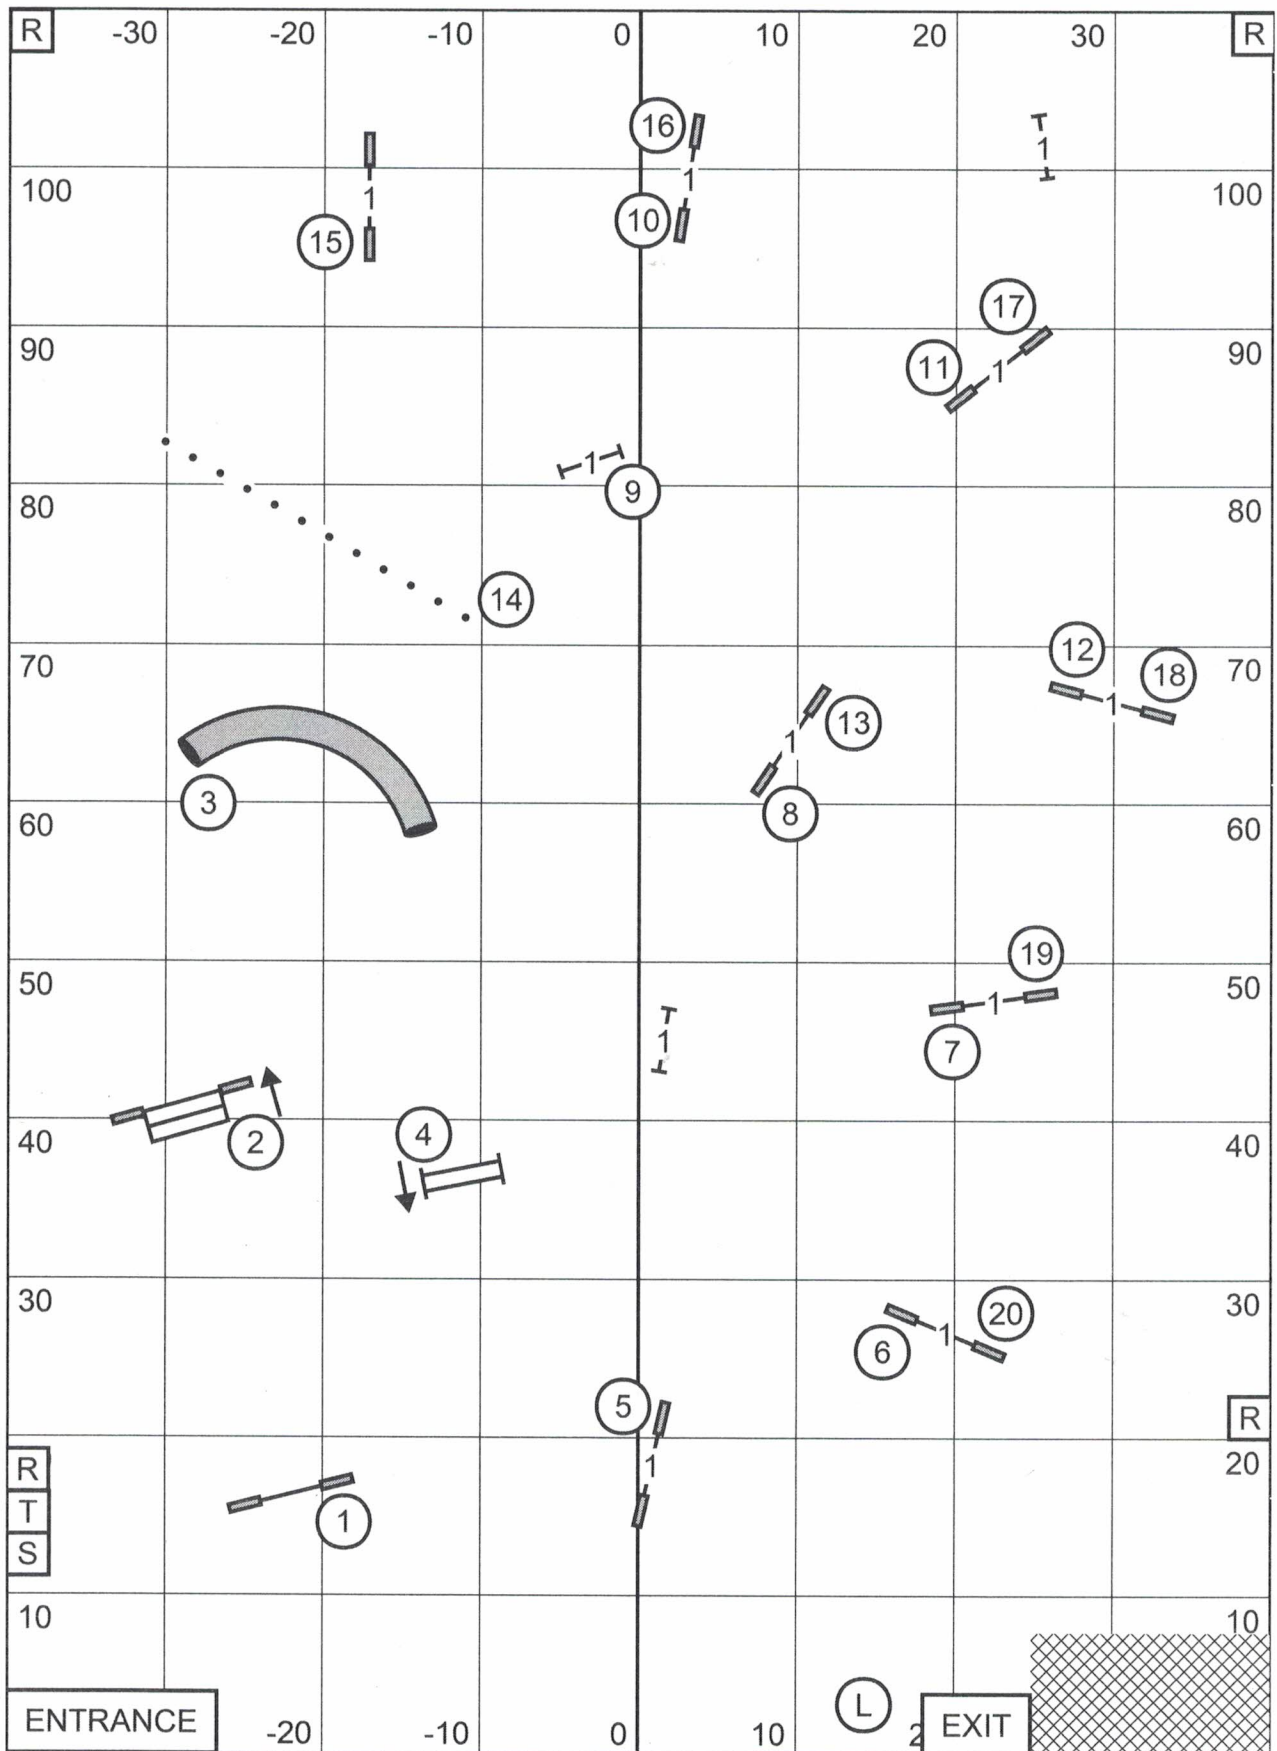

Send Bonus:  
 EXC / MAS (---) - 4-6A-5  
 OPEN (—) - 4-6 or 6-5  
 NOVICE (-----) - 4-6 or 6-5

ENTRANCE

EXIT

TWIN CITIES VOYAGEUR ENGLISH SPRINGER SPANIEL ASSOCIATION  
 F - A - S - T  
 June 3, 2023  
 Judge - Karen Wlodarski

R  
T  
S

ENTRANCE

EXIT

TWIN CITIES VOYAGEUR ENGLISH SPRINGER SPANIEL ASSOCIATION  
 MASTER / EXCELLENT JWW  
 June 3, 2023  
 Judge - Karen Wlodarski

TWIN CITIES VOYAGEUR ENGLISH SPRINGER SPANIEL ASSOCIATION  
 MASTER / EXCELLENT STANDARD

June 3, 2023

Judge - Karen Wlodarski

TWIN CITIES VOYAGEUR ENGLISH SPRINGER SPANIEL ASSOCIATION  
 OPEN STANDARD  
 June 3, 2023  
 Judge - Karen Wlodarski

TWIN CITIES VOYAGEUR ENGLISH SPRINGER SPANIEL ASSOCIATION  
 NOVICE STANDARD  
 June 3, 2023  
 Judge - Karen Wlodarski

TWIN CITIES VOYAGEUR ENGLISH SPRINGER SPANIEL ASSOCIATION  
 NOVICE JWW  
 June 3, 2023  
 Judge - Karen Wlodarski