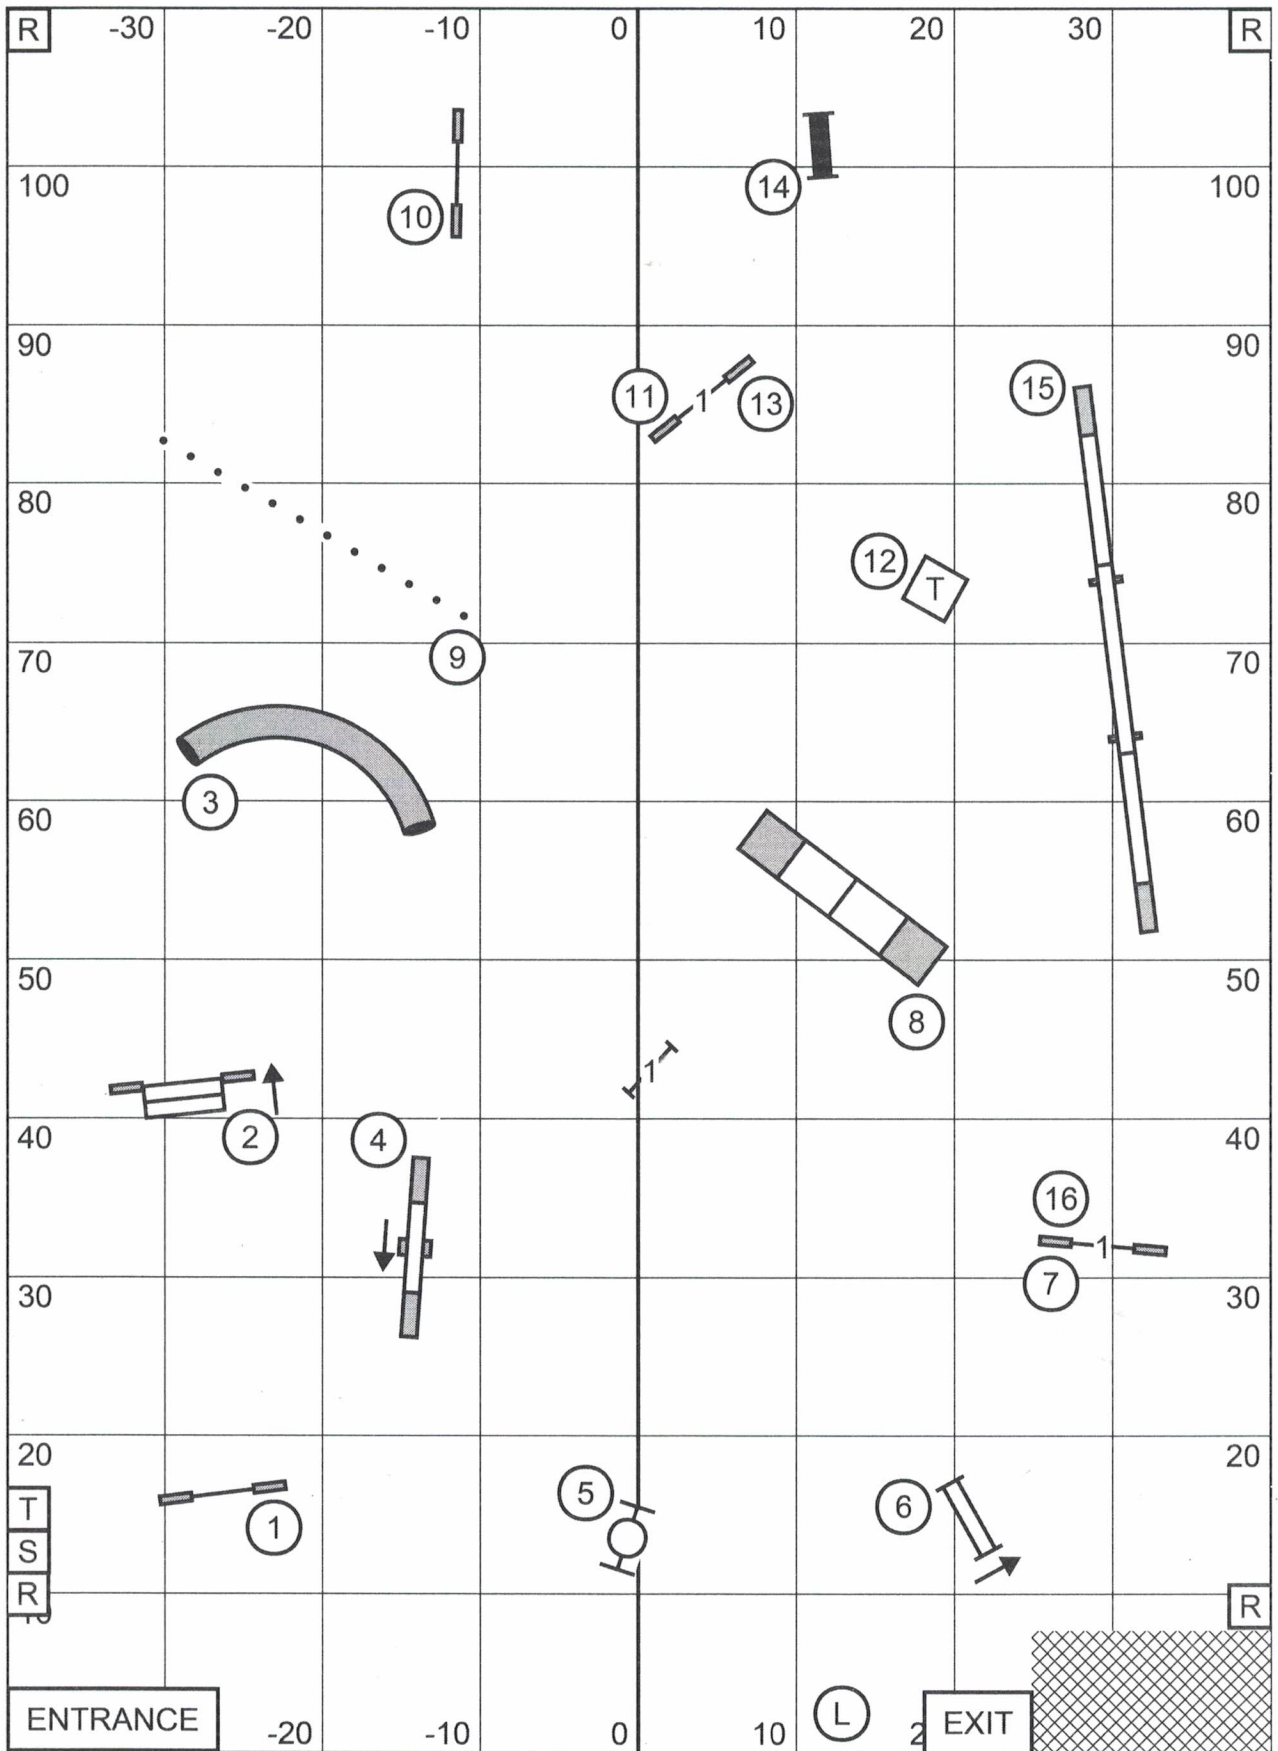

TWIN CITIES VOYAGEUR ENGLISH SPRINGER SPANIEL ASSOCIATION
OPEN STANDARD
June 3, 2023
Judge - Karen Wlodarski