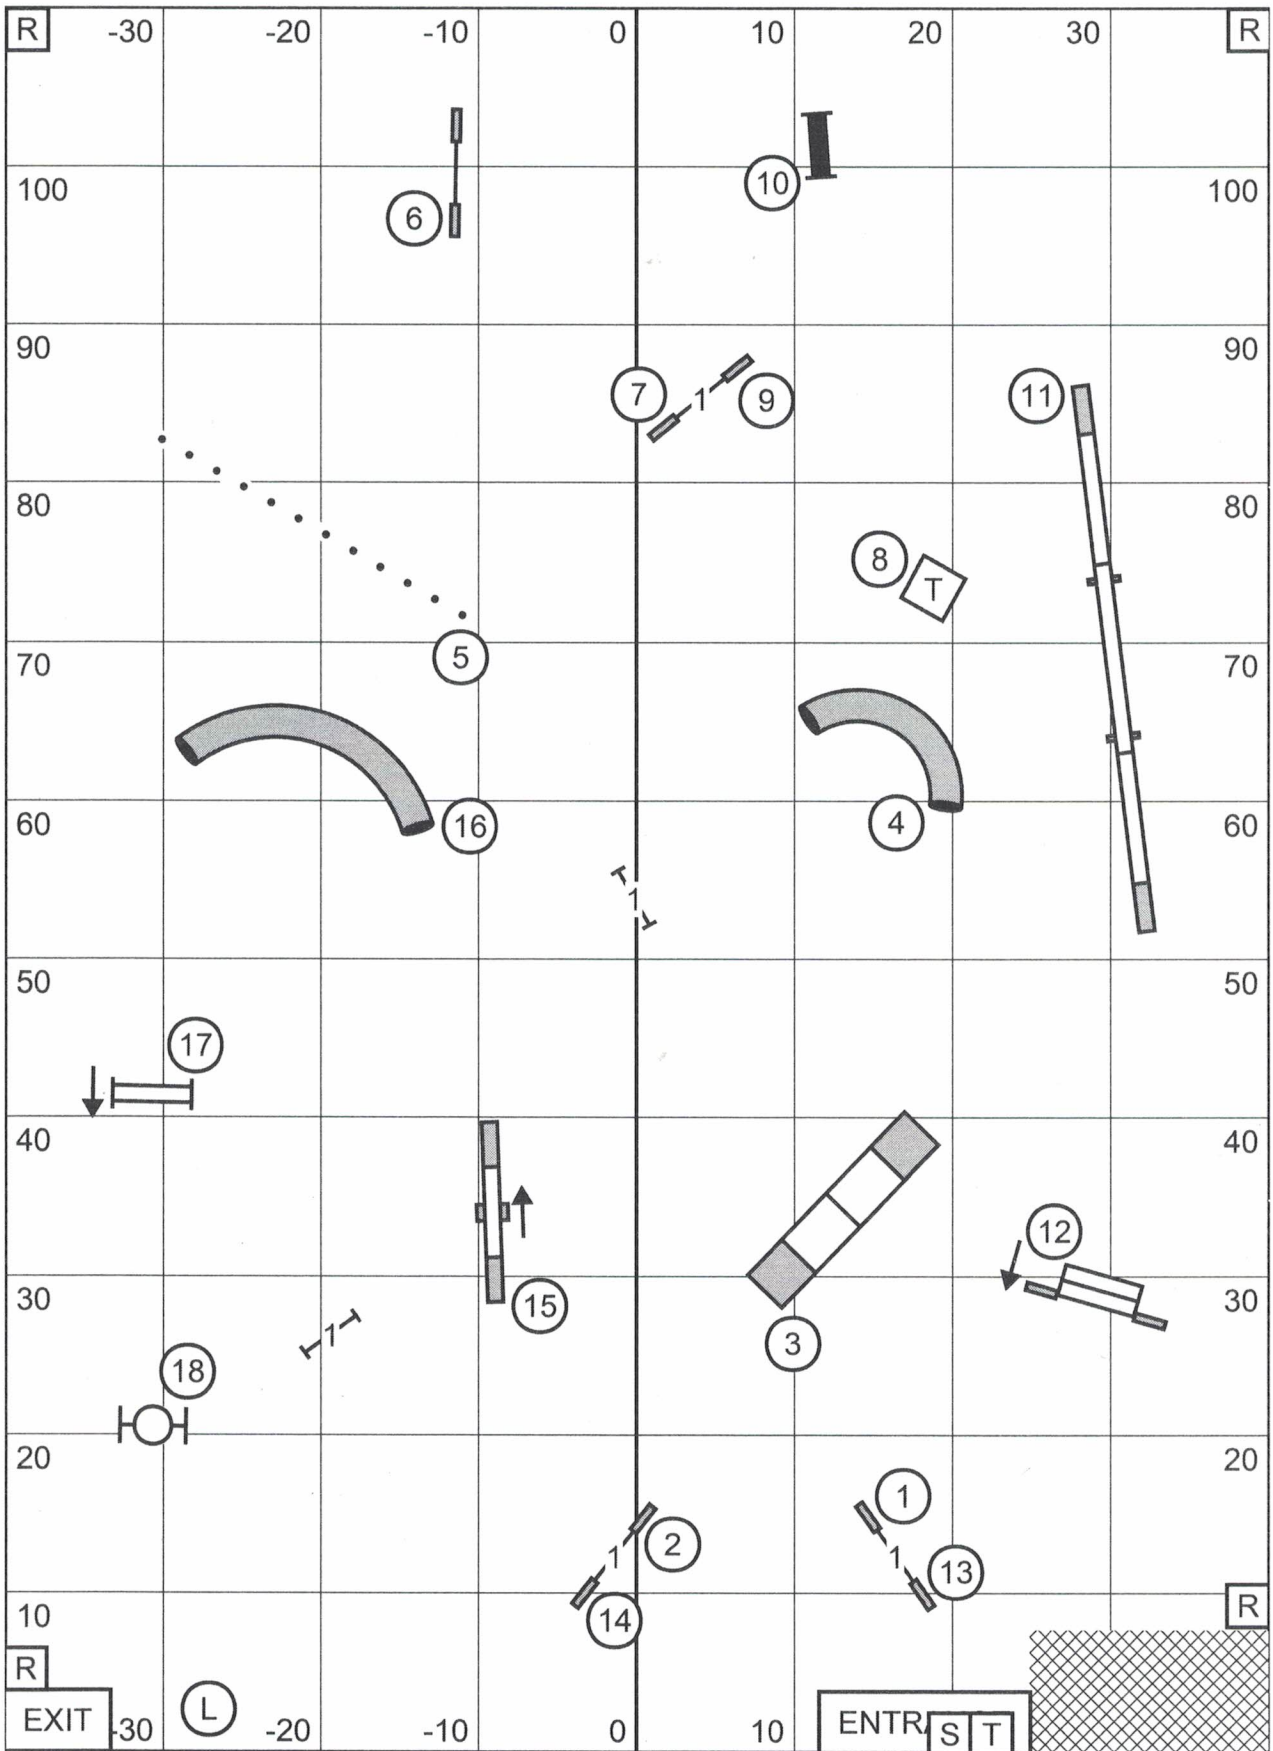

Send Bonus:  
 EXC / MAS (---) - 4-6A-5  
 OPEN (—) - 4-6 or 6-5  
 NOVICE (-----) - 4-6 or 6-5

ENTRANCE

EXIT

TWIN CITIES VOYAGEUR ENGLISH SPRINGER SPANIEL ASSOCIATION  
 F - A - S - T  
 June 3, 2023  
 Judge - Karen Wlodarski

R  
T  
S

ENTRANCE

EXIT

TWIN CITIES VOYAGEUR ENGLISH SPRINGER SPANIEL ASSOCIATION  
 MASTER / EXCELLENT JWW  
 June 3, 2023  
 Judge - Karen Wlodarski

TWIN CITIES VOYAGEUR ENGLISH SPRINGER SPANIEL ASSOCIATION  
 MASTER / EXCELLENT STANDARD