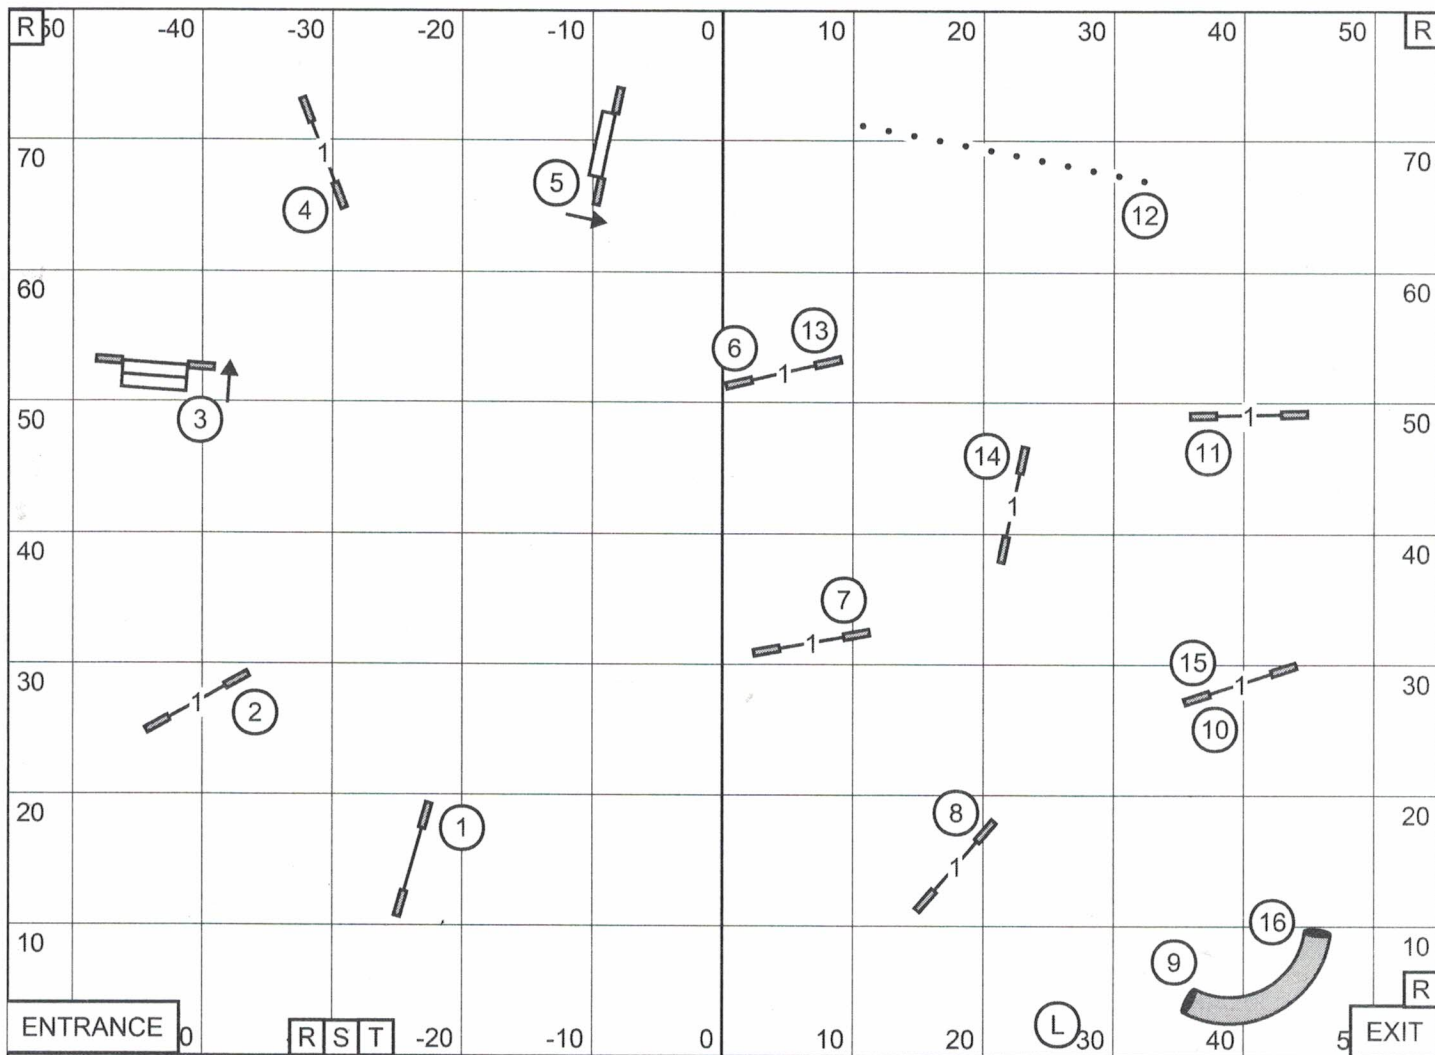

SPRINGFIELD MISSOURI DOG TRAINING CLUB
OPEN JWW
June 23, 2023
Judge - Karen Wlodarski