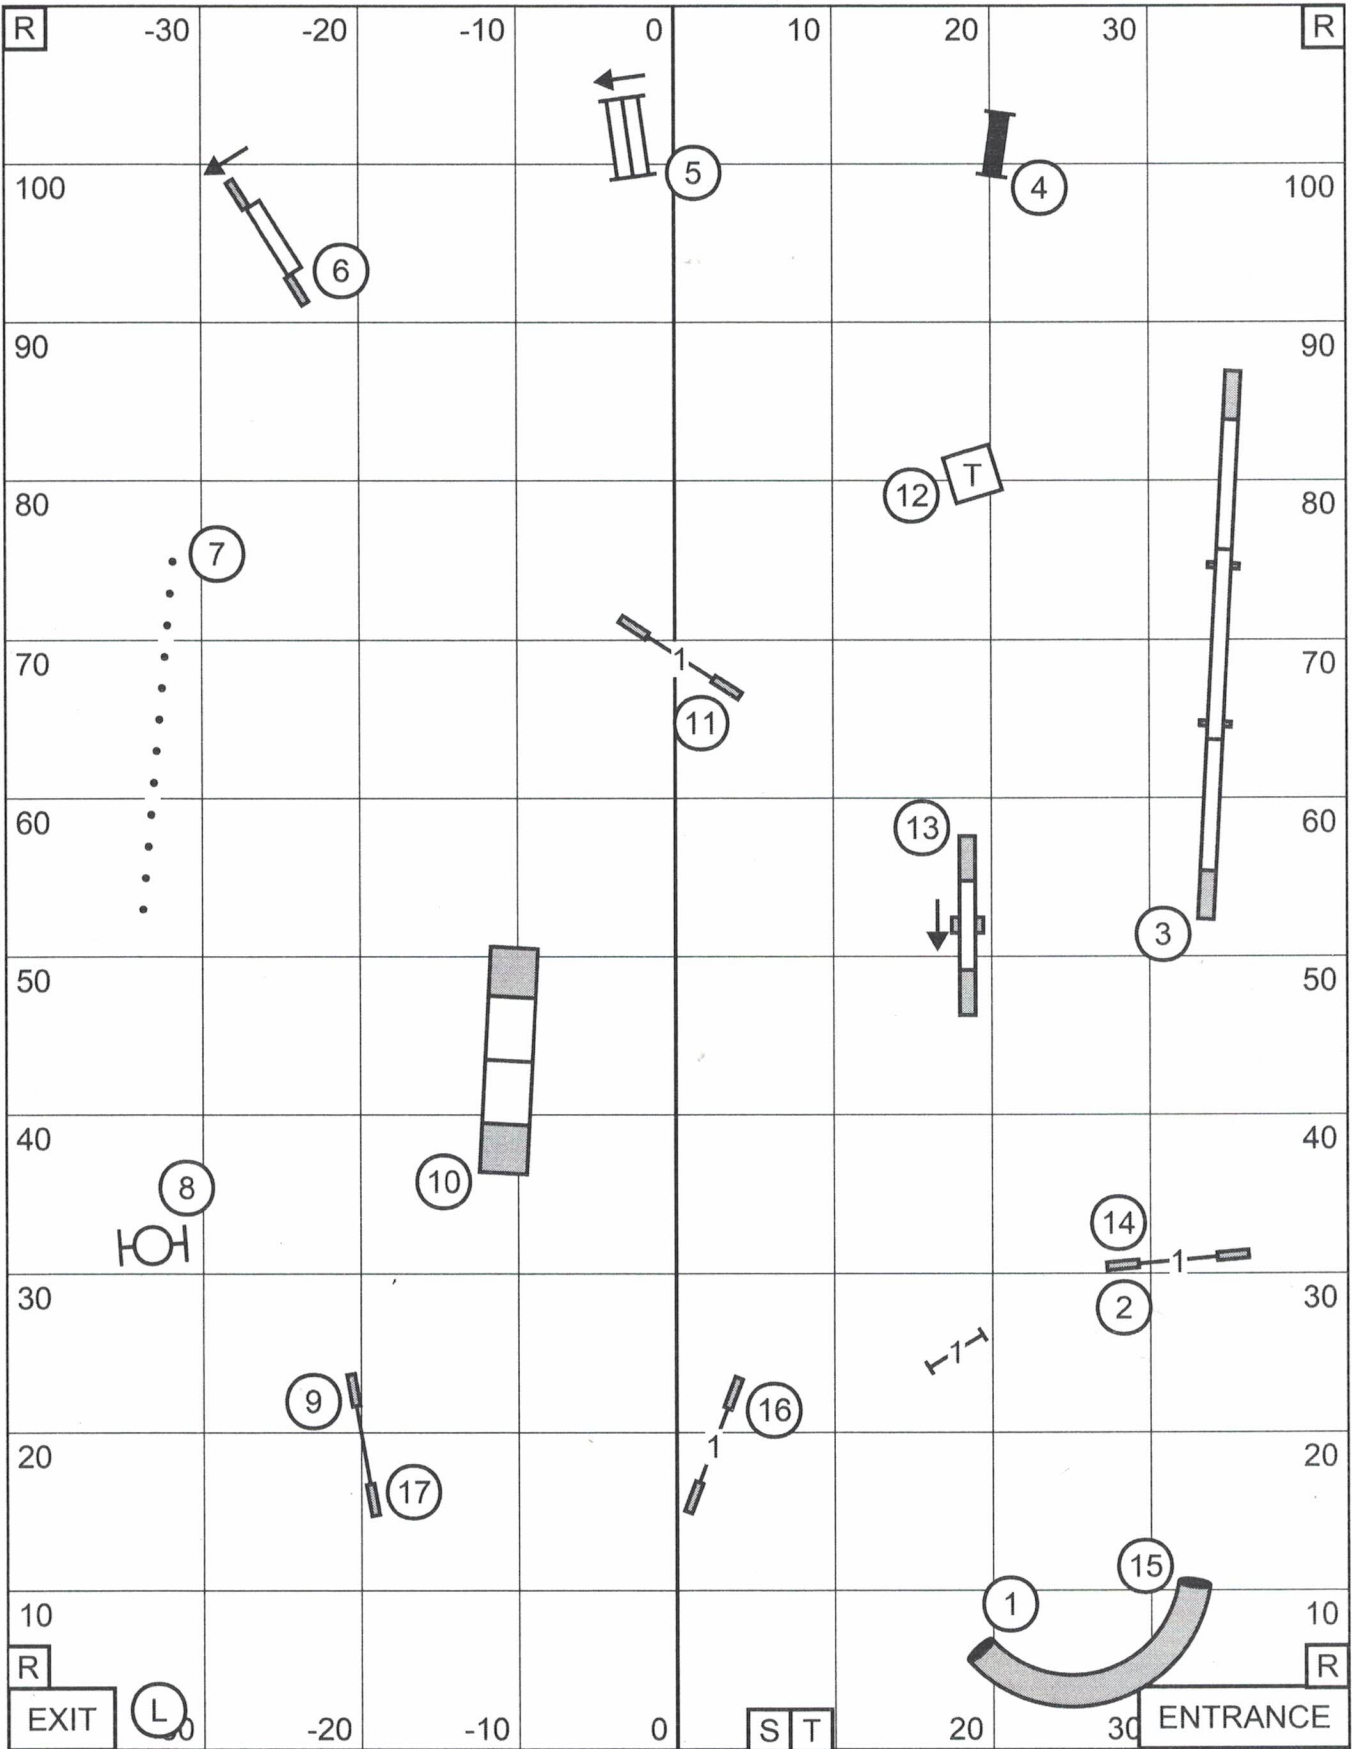

SPRINGFIELD MISSOURI DOG TRAINING CLUB
OPEN STANDARD
June 23, 2023
Judge - Karen Wlodarski