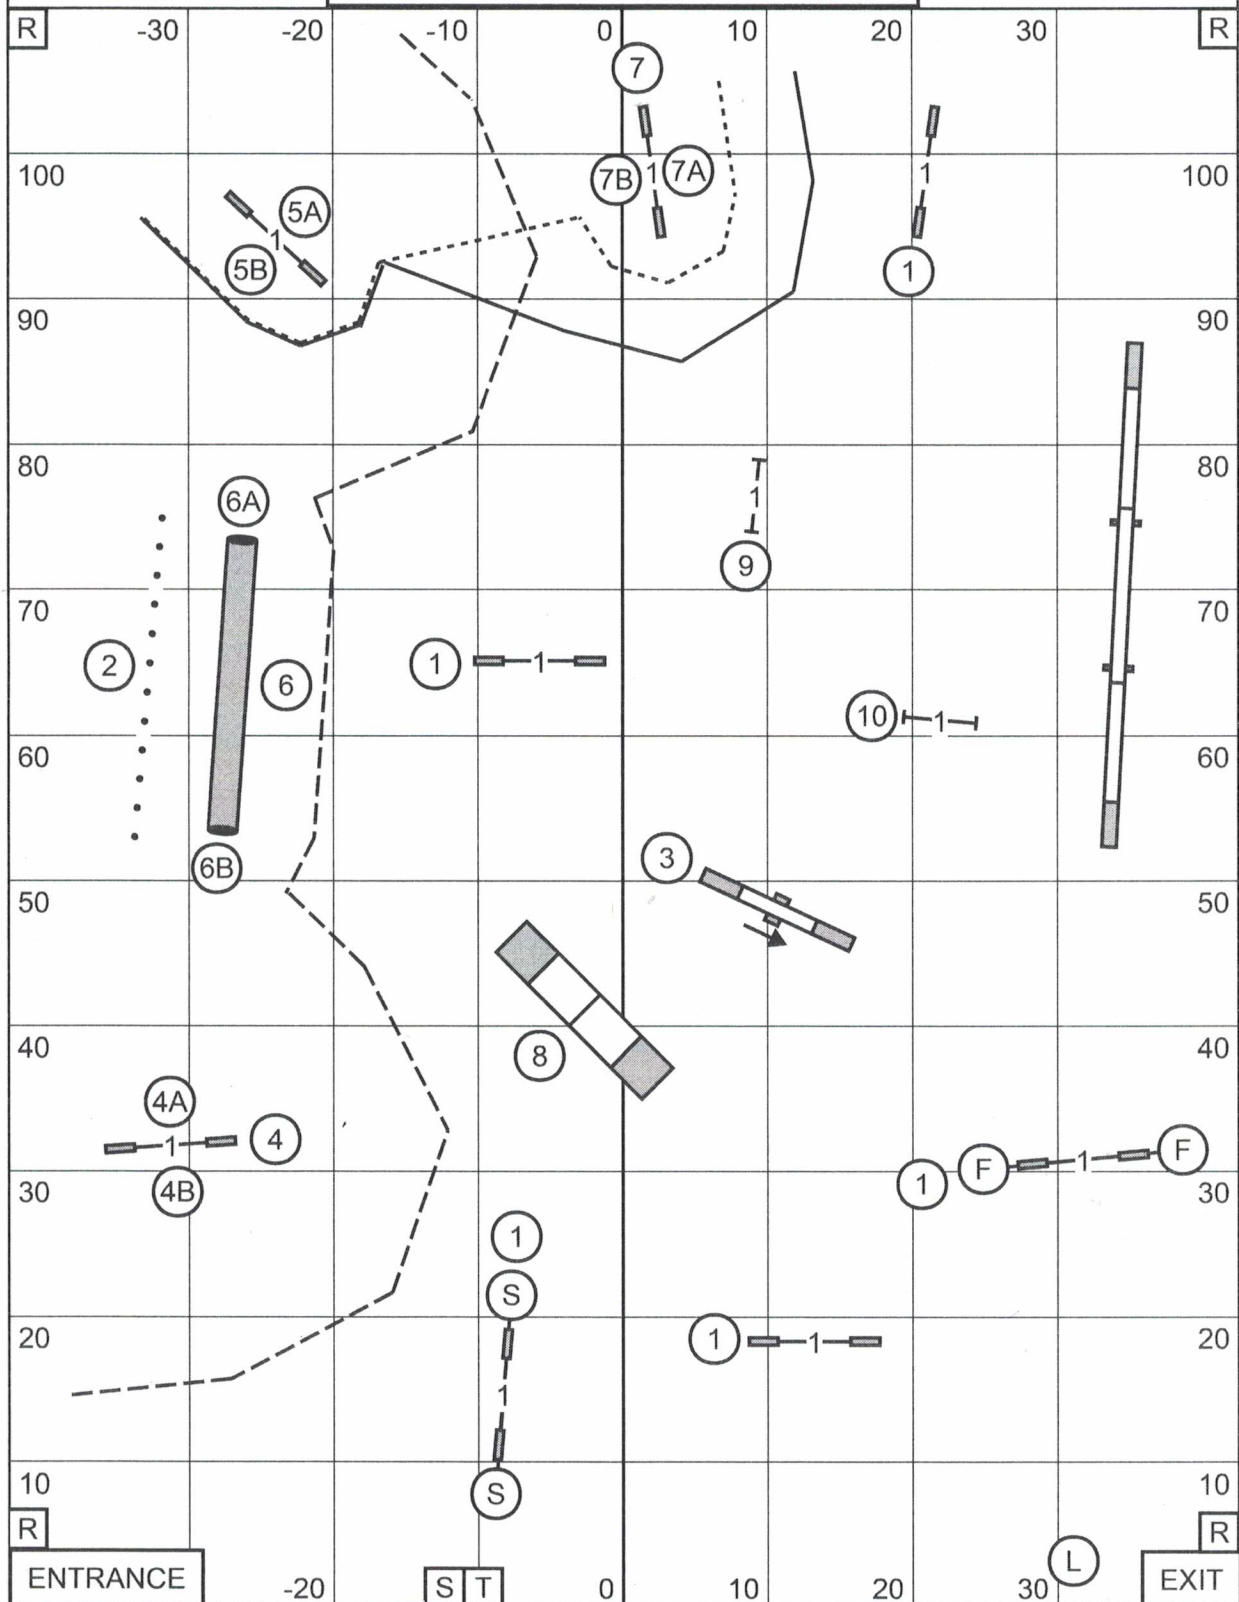

Send Bonus:
 EXC / MAS (---) - 5A-6A-4A or 4B-6B-5B
 OPEN (—) - 7A-5A or 5B-7B
 NOVICE (- - - -) - 7A-5A or 5B-7B

SPRINGFIELD MISSOURI DOG TRAINING CLUB
 F - A - S - T
 June 23, 2023
 Judge - Karen Wlodarski