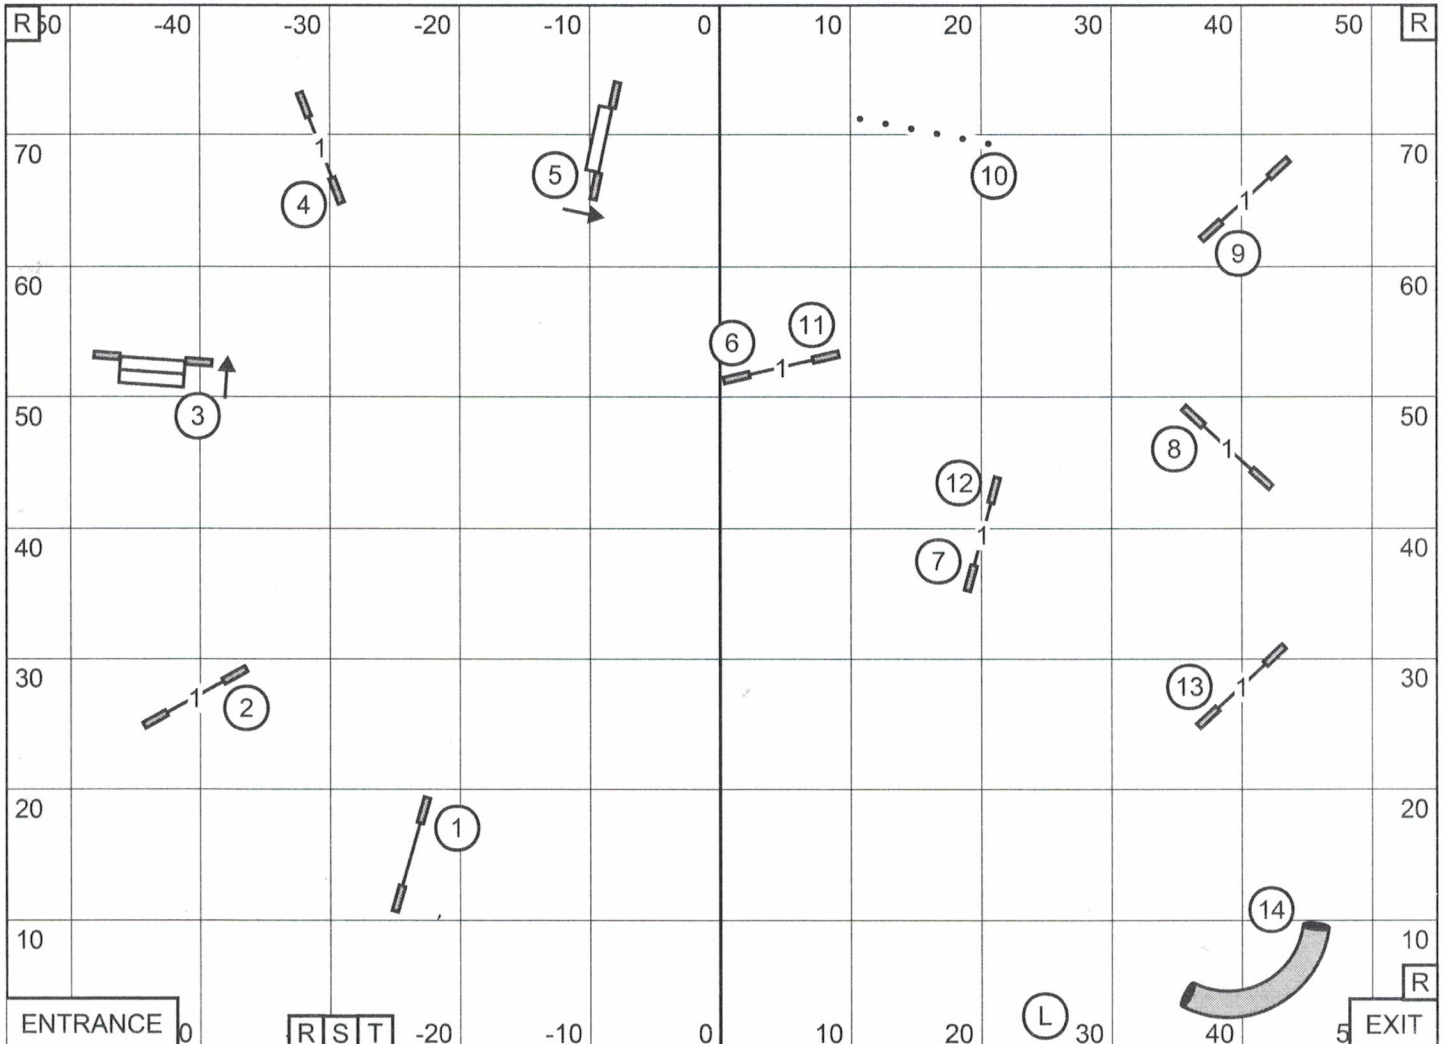

SPRINGFIELD MISSOURI DOG TRAINING CLUB
 NOVICE STANDARD
 June 23, 2023
 Judge - Karen Wlodarski

SPRINGFIELD MISSOURI DOG TRAINING CLUB
 MASTER / EXCELLENT JWW
 June 23, 2023
 Judge - Karen Wlodarski

SPRINGFIELD MISSOURI DOG TRAINING CLUB
 OPEN JWW
 June 23, 2023
 Judge - Karen Wlodarski