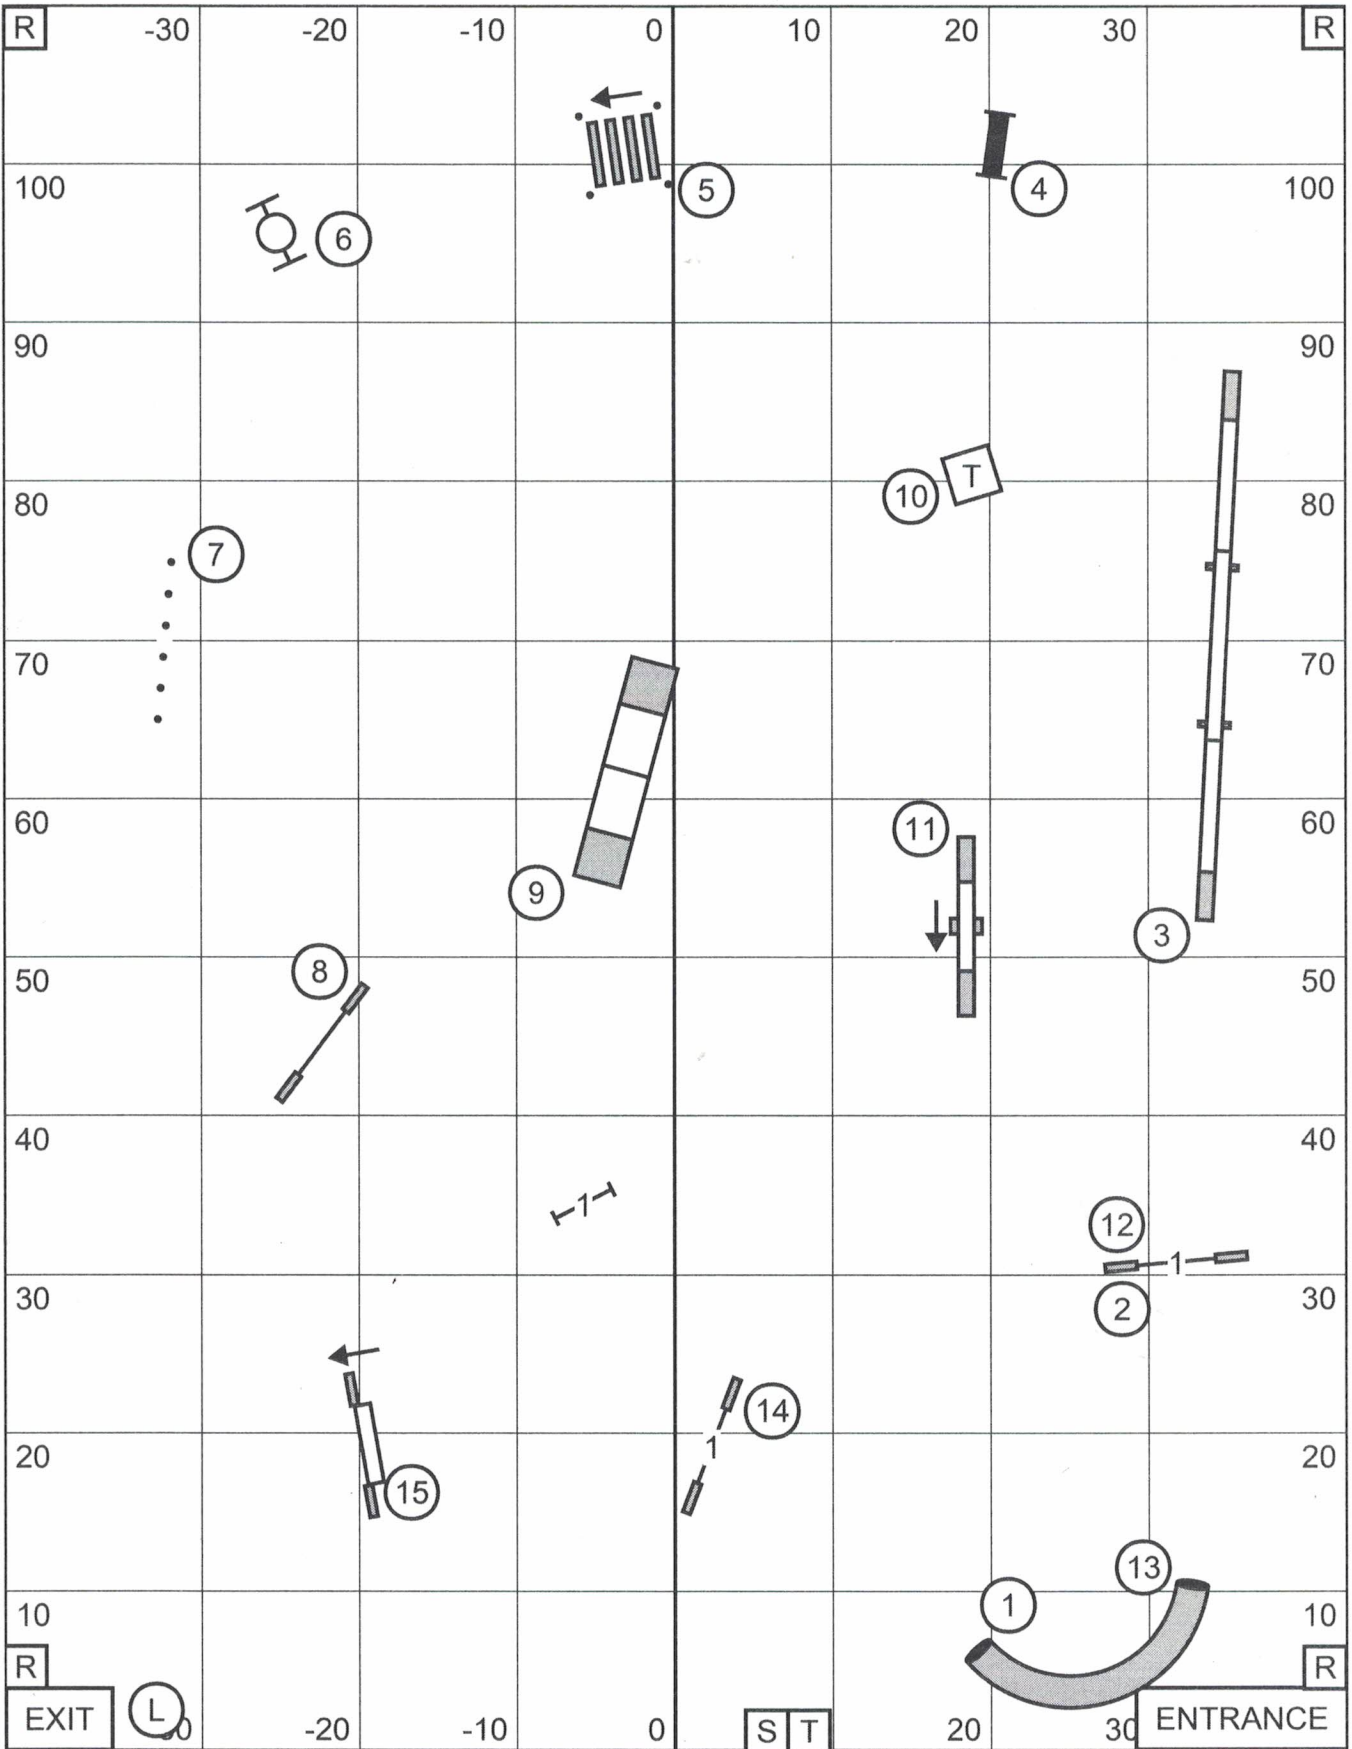

SPRINGFIELD MISSOURI DOG TRAINING CLUB
NOVICE STANDARD
June 23, 2023
Judge - Karen Wlodarski