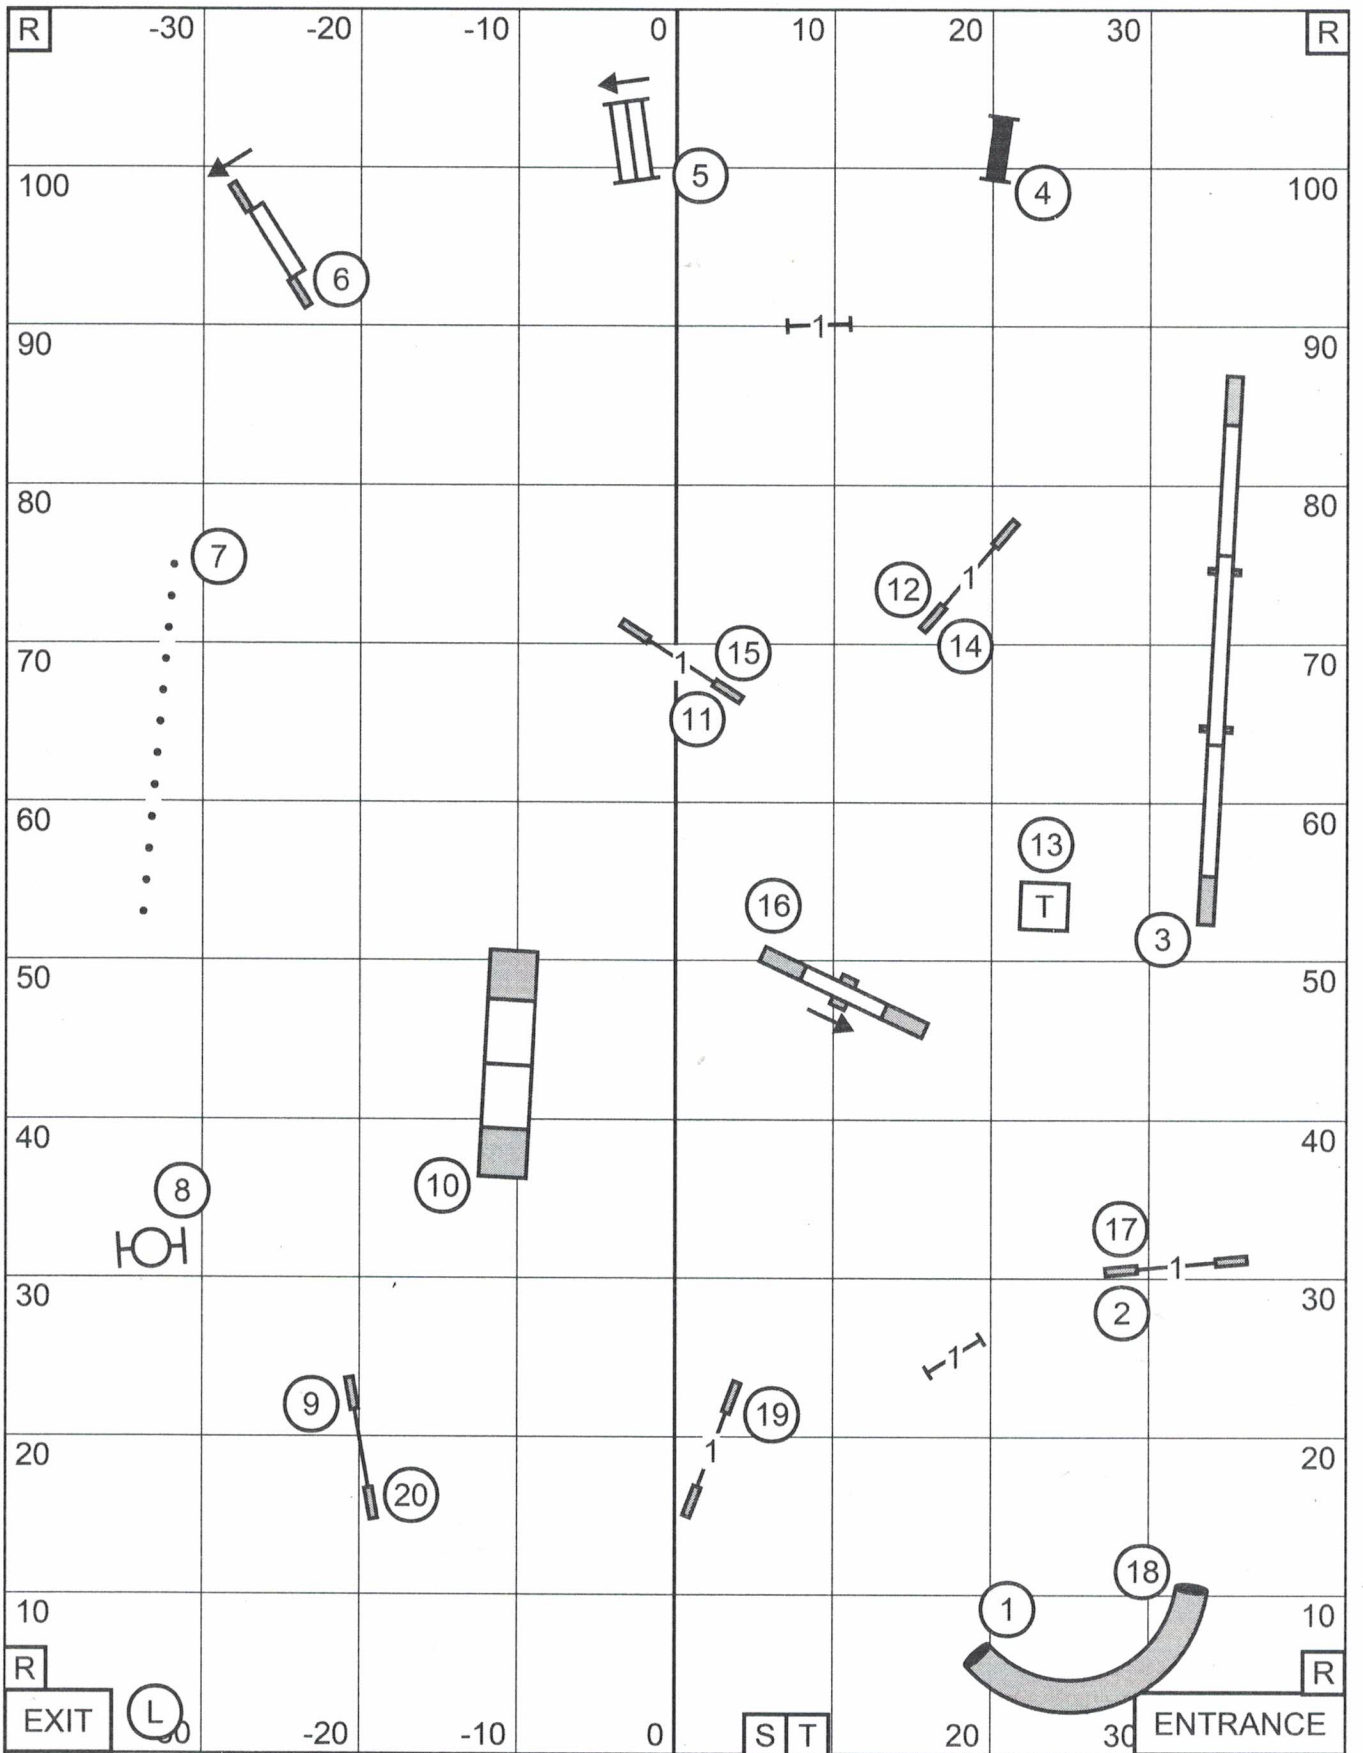

Send Bonus:
 EXC / MAS (---) - 5A-6A-4A or 4B-6B-5B
 OPEN (—) - 7A-5A or 5B-7B
 NOVICE (- - - -) - 7A-5A or 5B-7B

SPRINGFIELD MISSOURI DOG TRAINING CLUB
 F - A - S - T
 June 23, 2023
 Judge - Karen Wlodarski