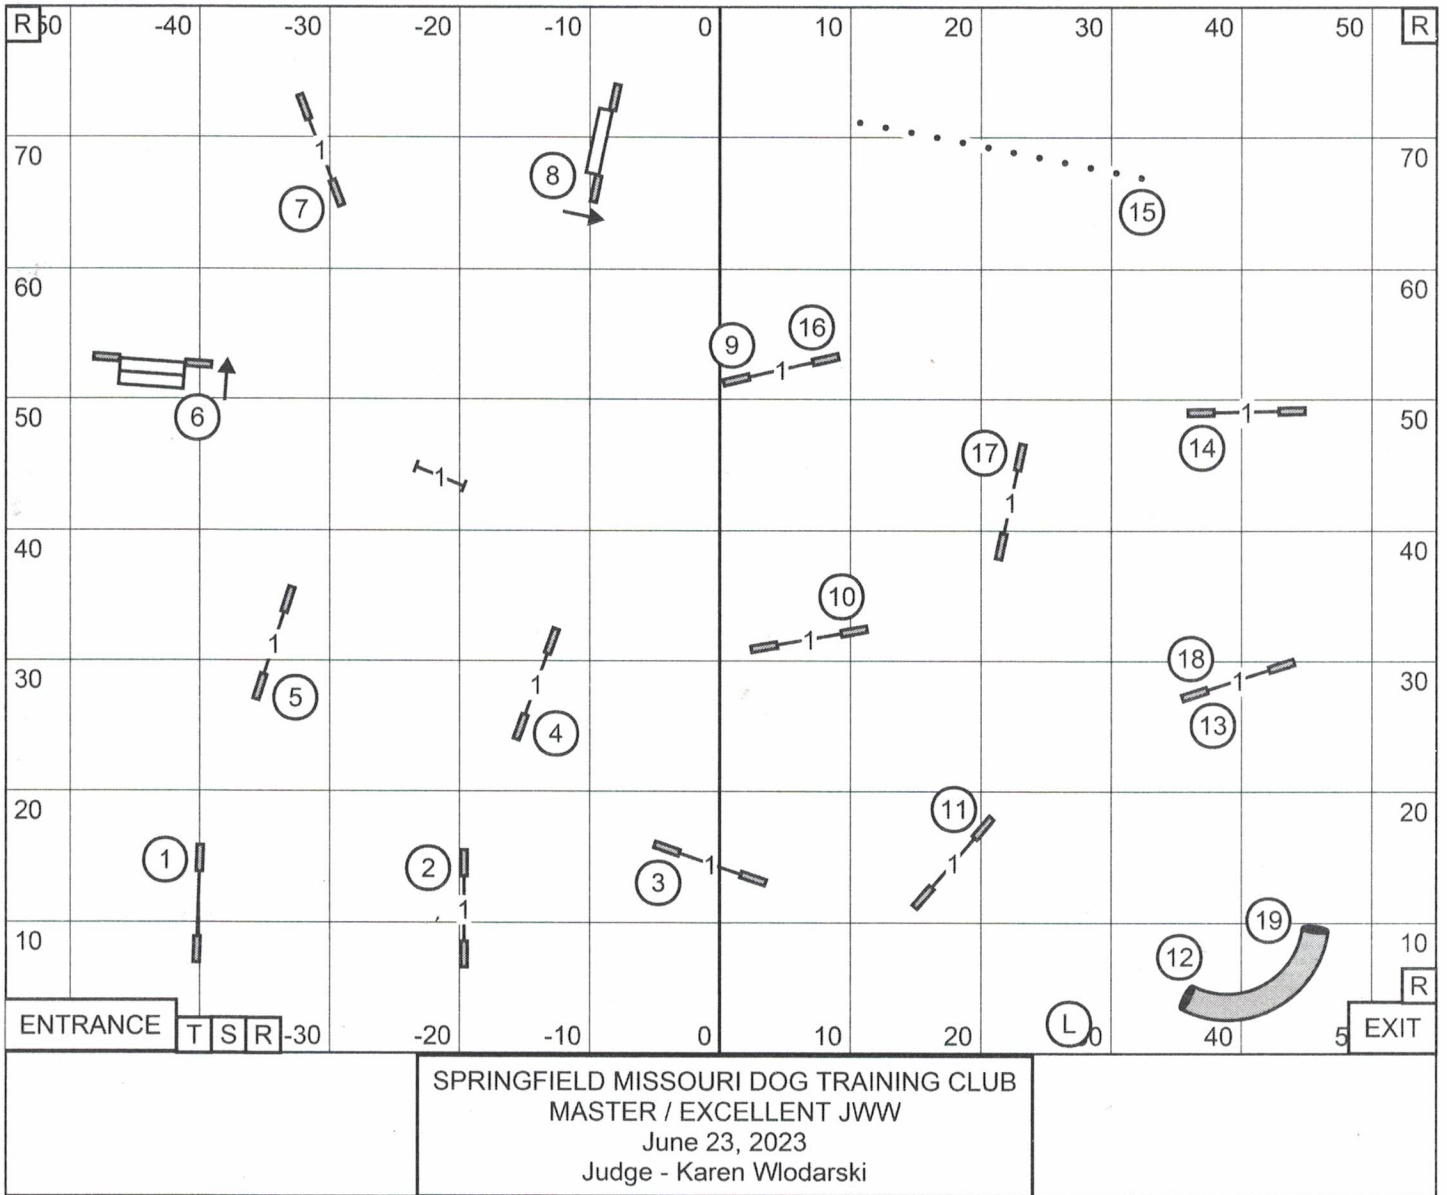

SPRINGFIELD MISSOURI DOG TRAINING CLUB
MASTER / EXCELLENT JWW
June 23, 2023
Judge - Karen Wlodarski