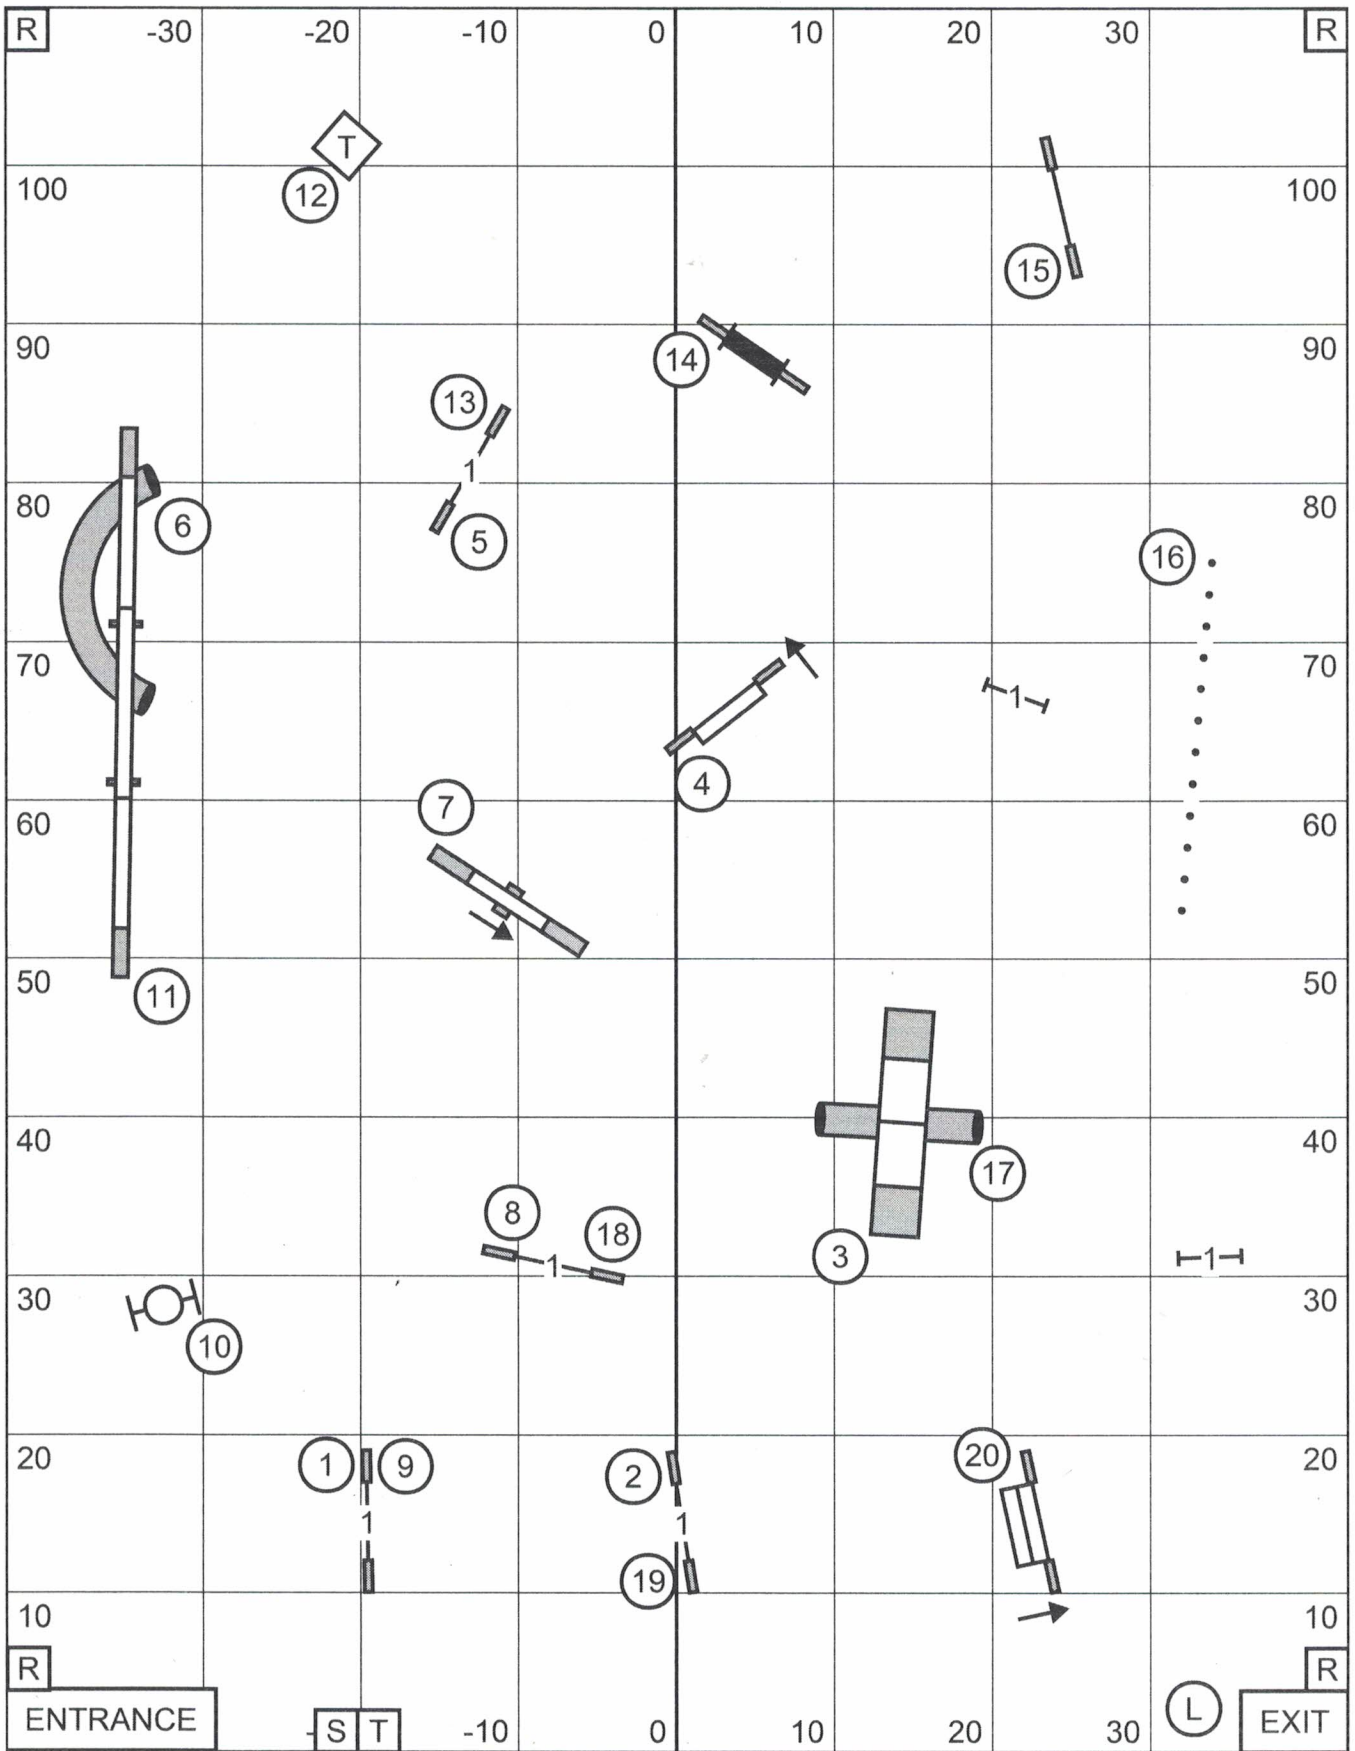

SPRINGFIELD MISSOURI DOG TRAINING CLUB
 PREMIER STANDARD
 June 24, 2023
 Judge - Karen Wlodarski

SPRINGFIELD MISSOURI DOG TRAINING CLUB
 MASTER / EXCELLENT STANDARD
 June 24, 2023
 Judge - Karen Wlodarski