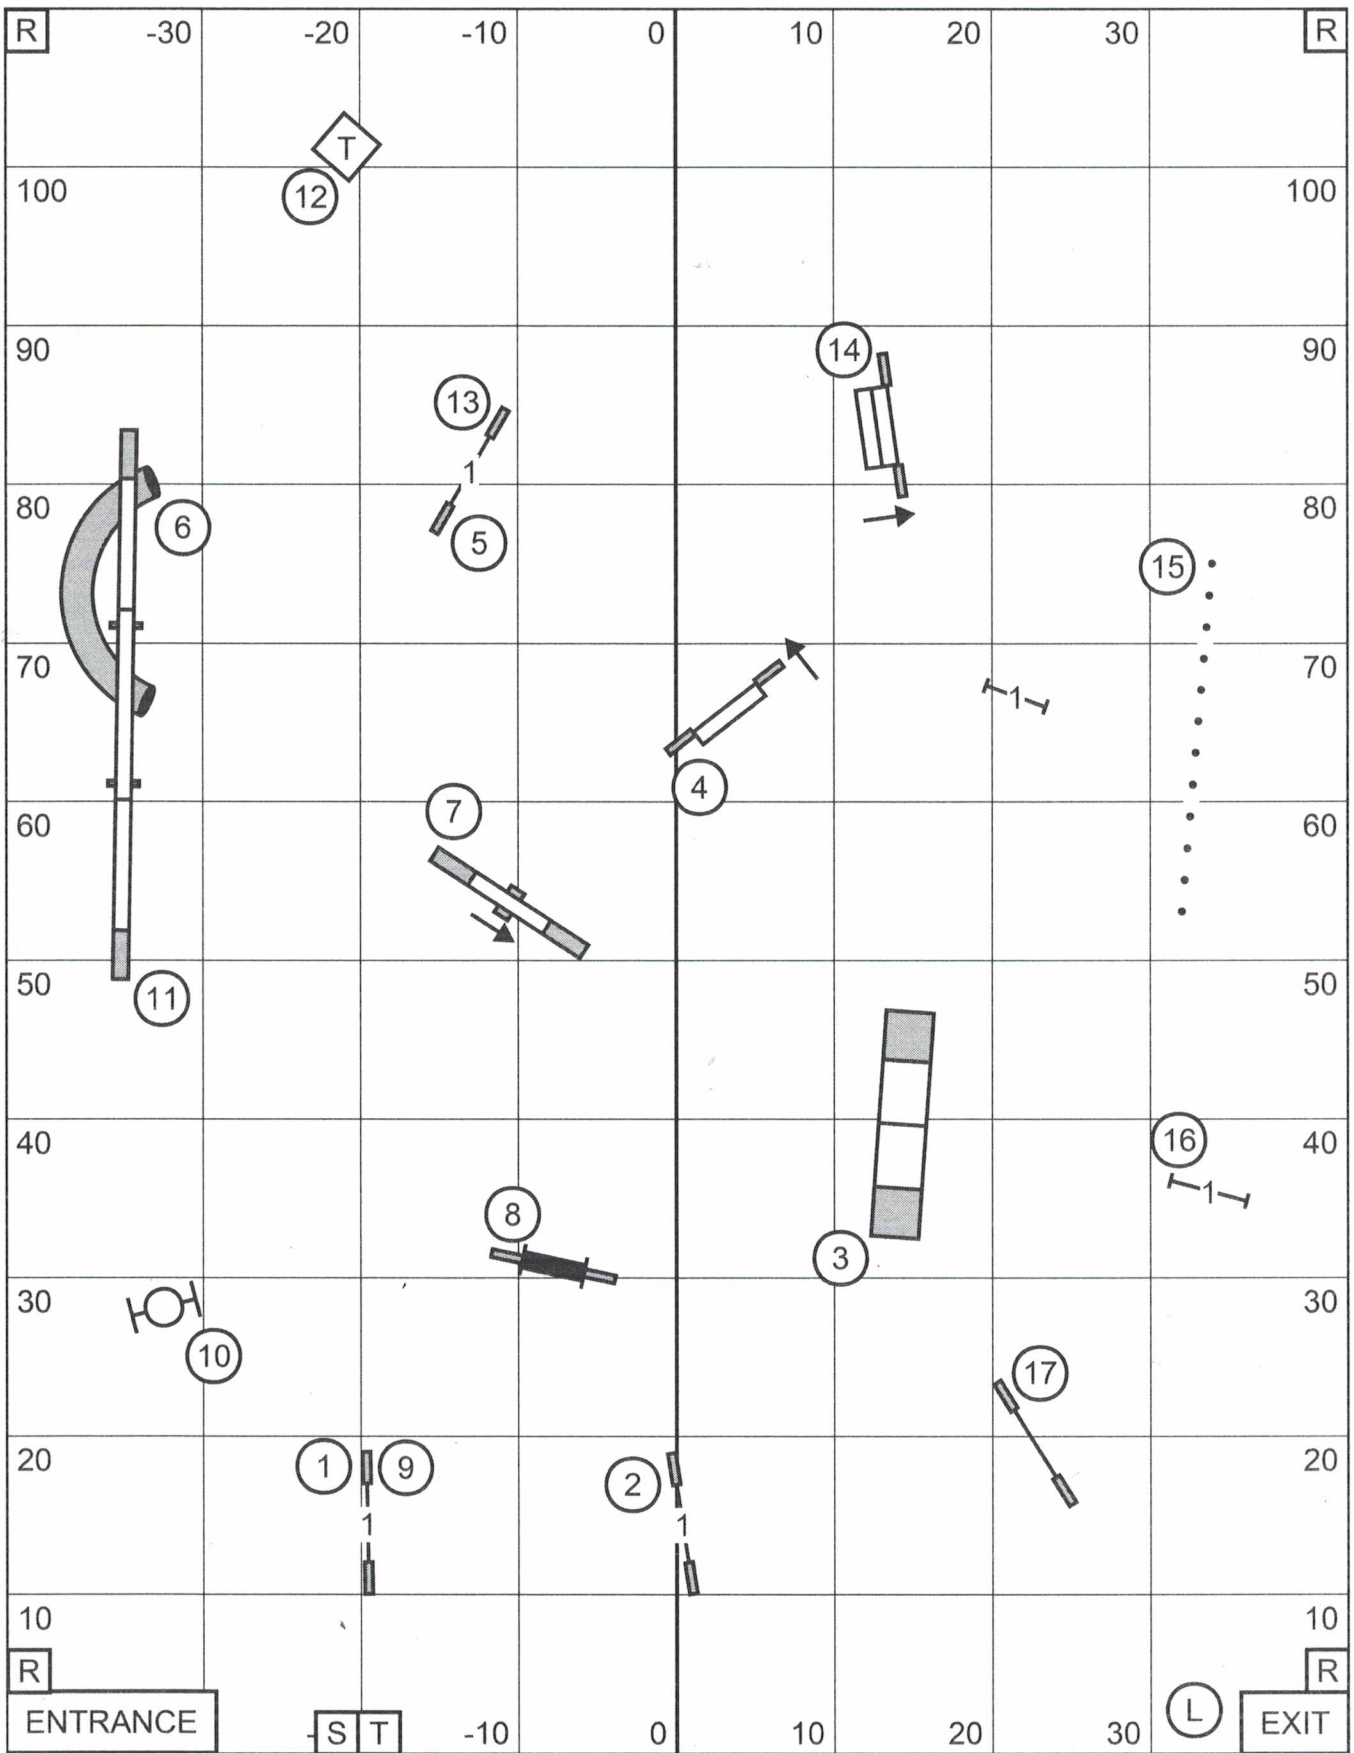

SPRINGFIELD MISSOURI DOG TRAINING CLUB
 PREMIER STANDARD
 June 24, 2023
 Judge - Karen Wlodarski

SPRINGFIELD MISSOURI DOG TRAINING CLUB
 MASTER / EXCELLENT STANDARD
 June 24, 2023
 Judge - Karen Wlodarski