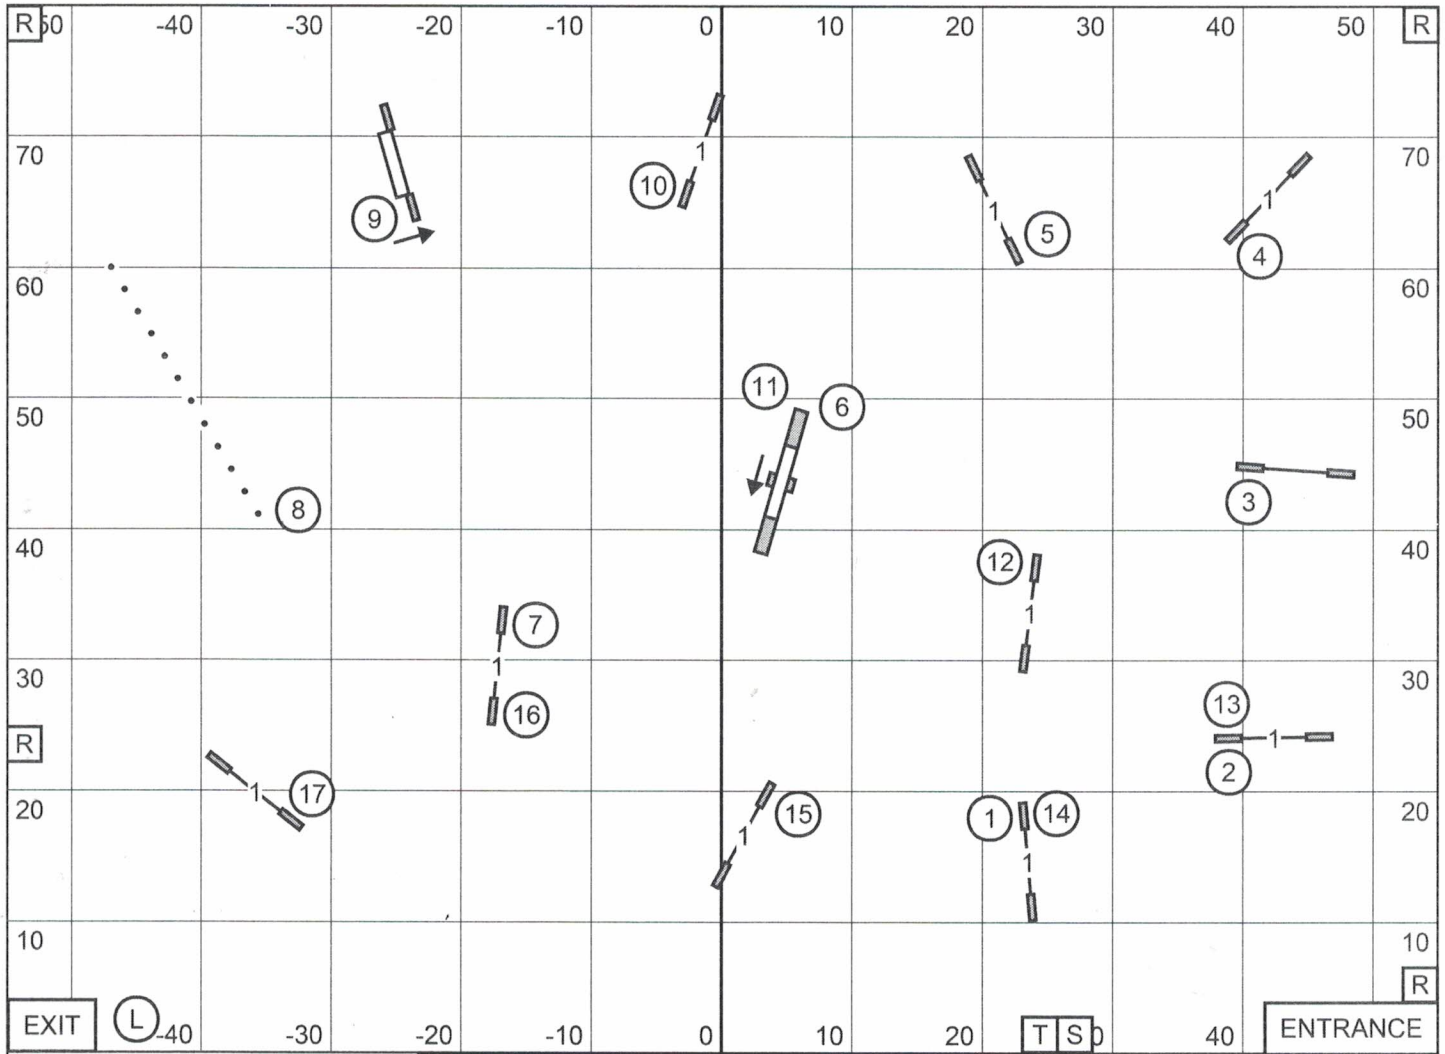

SPRINGFIELD MISSOURI DOG TRAINING CLUB
TIME 2 BEAT
June 24, 2023
Judge - Karen Wlodarski