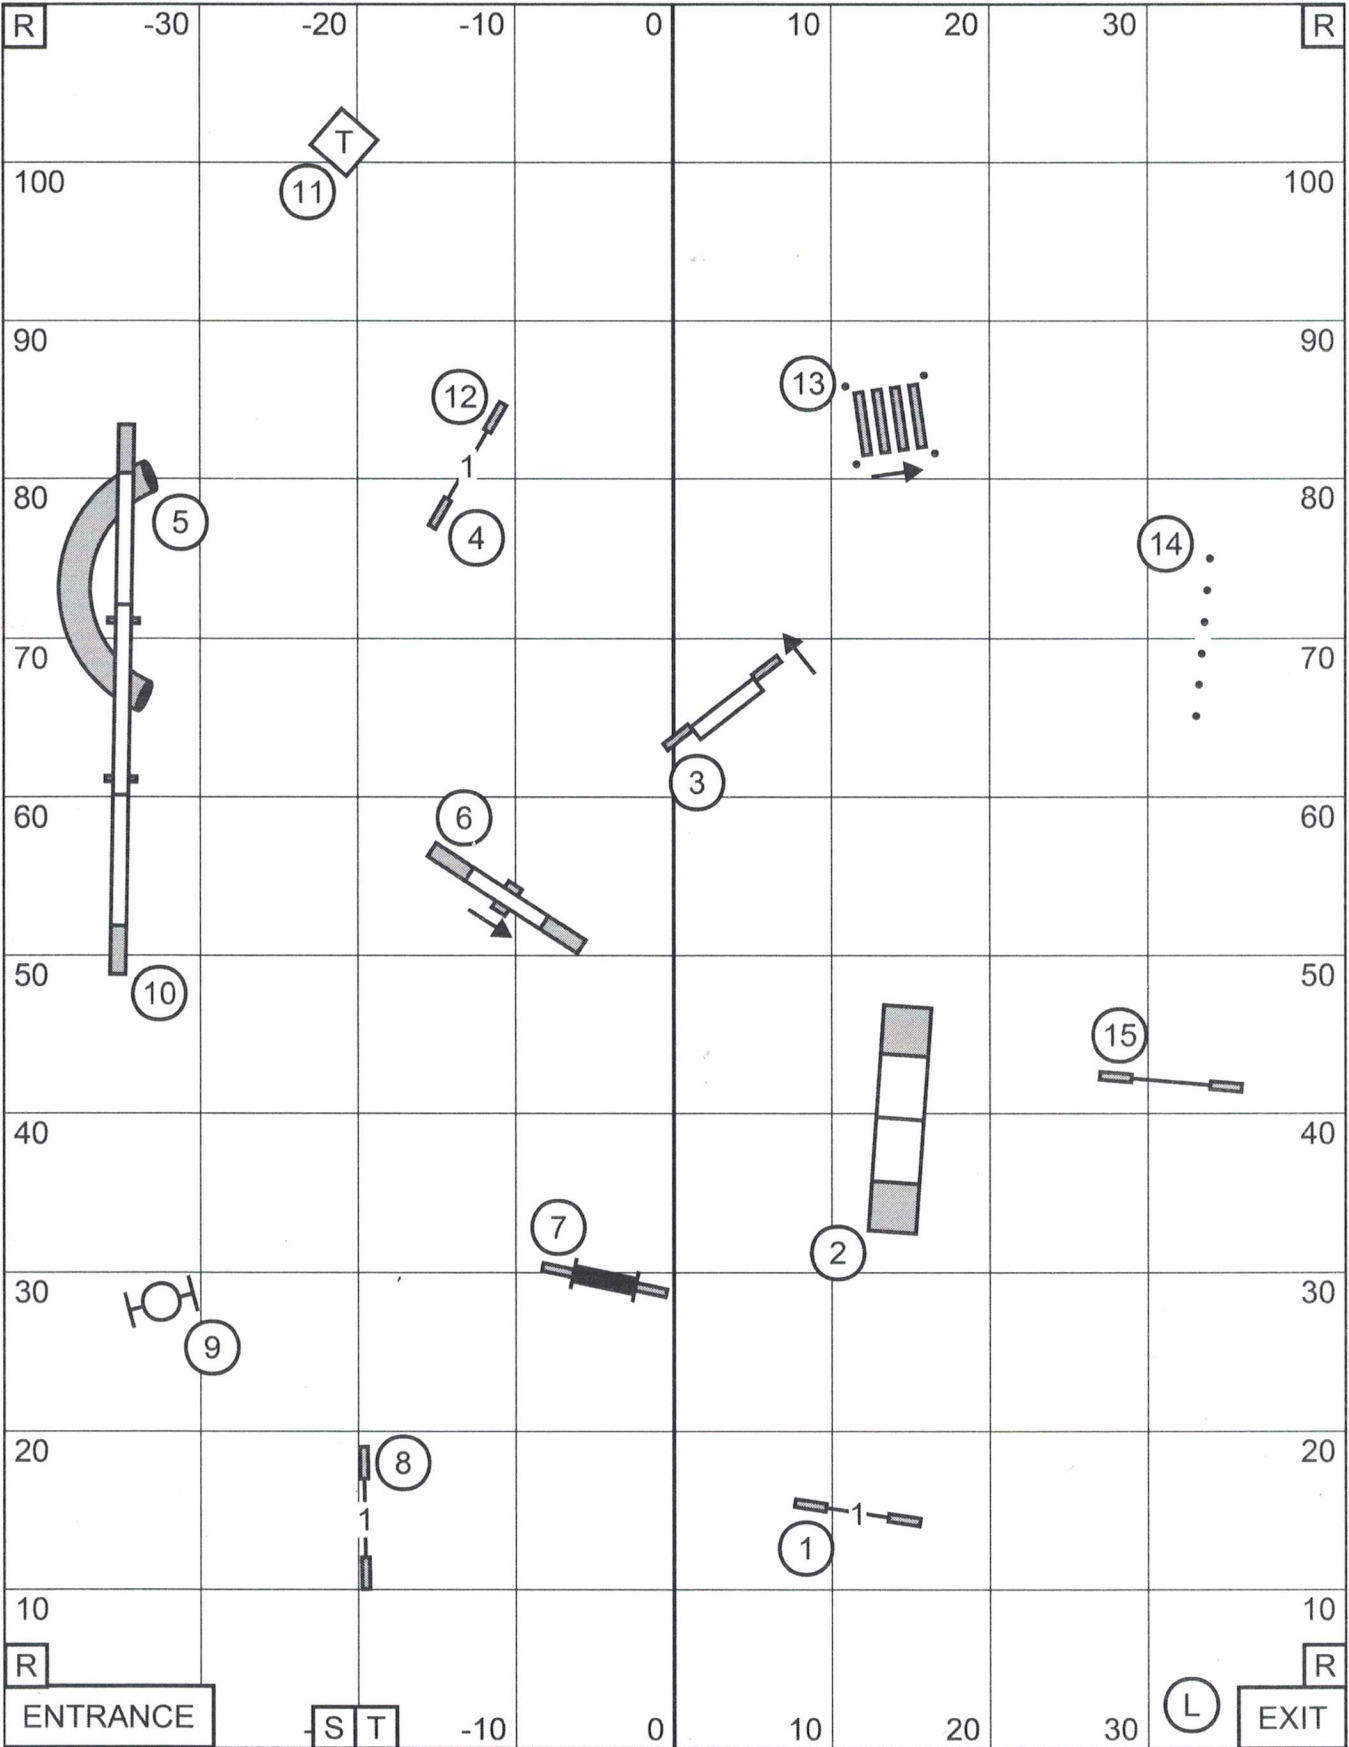

SPRINGFIELD MISSOURI DOG TRAINING CLUB
NOVICE STANDARD
June 24, 2023
Judge - Karen Wlodarski