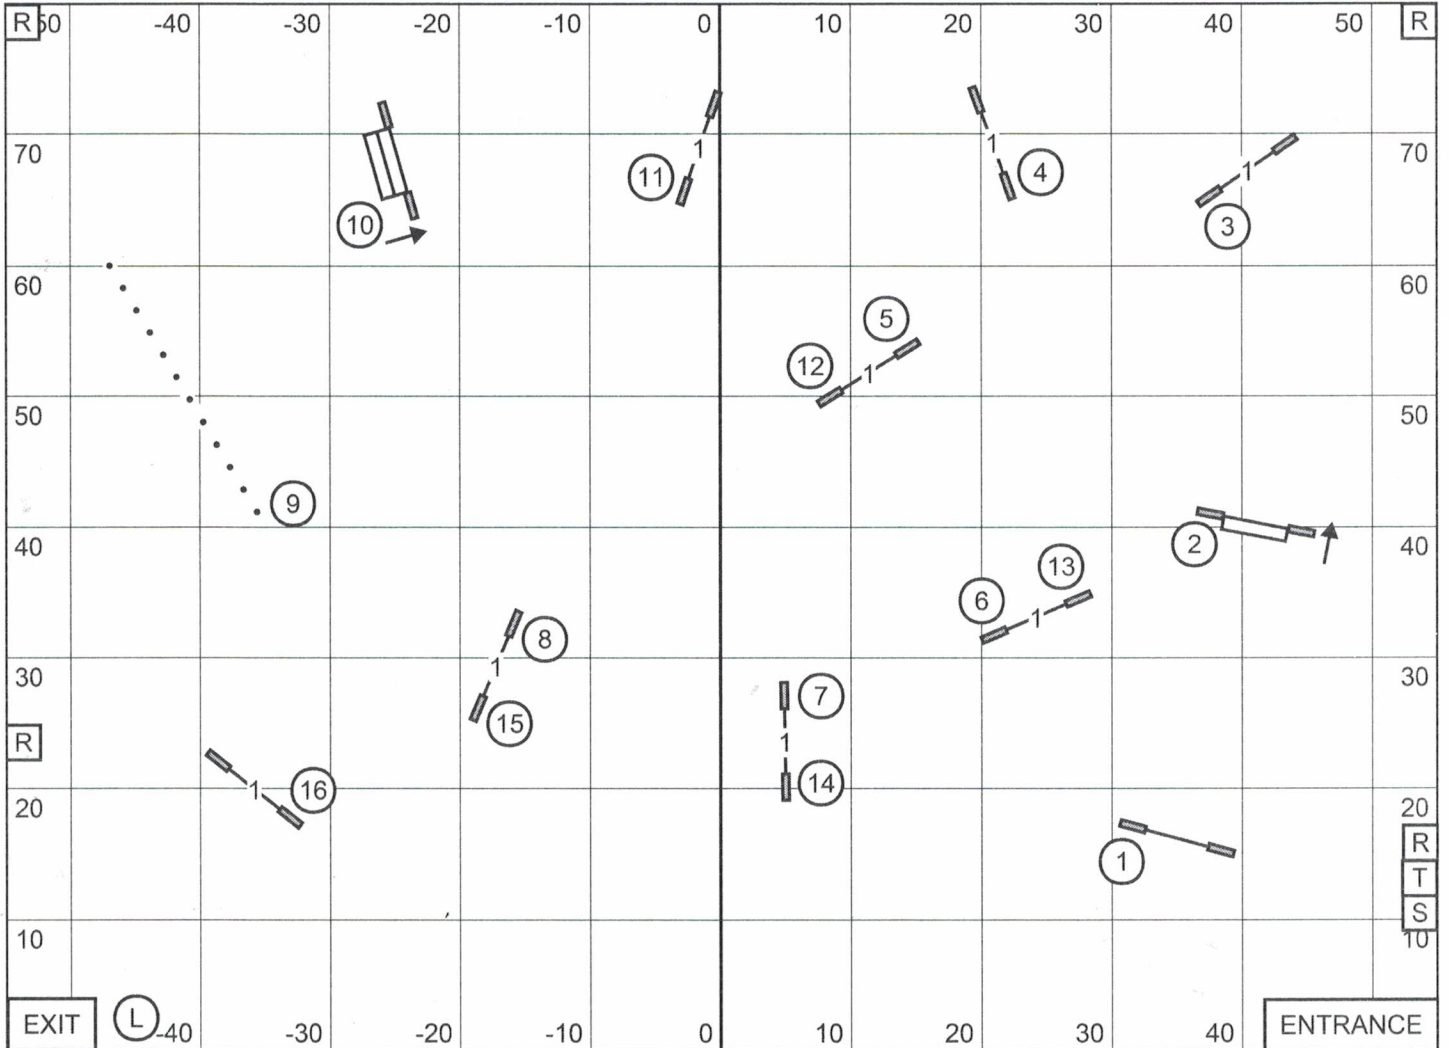

SPRINGFIELD MISSOURI DOG TRAINING CLUB
OPEN JWW
June 24, 2023
Judge - Karen Wlodarski