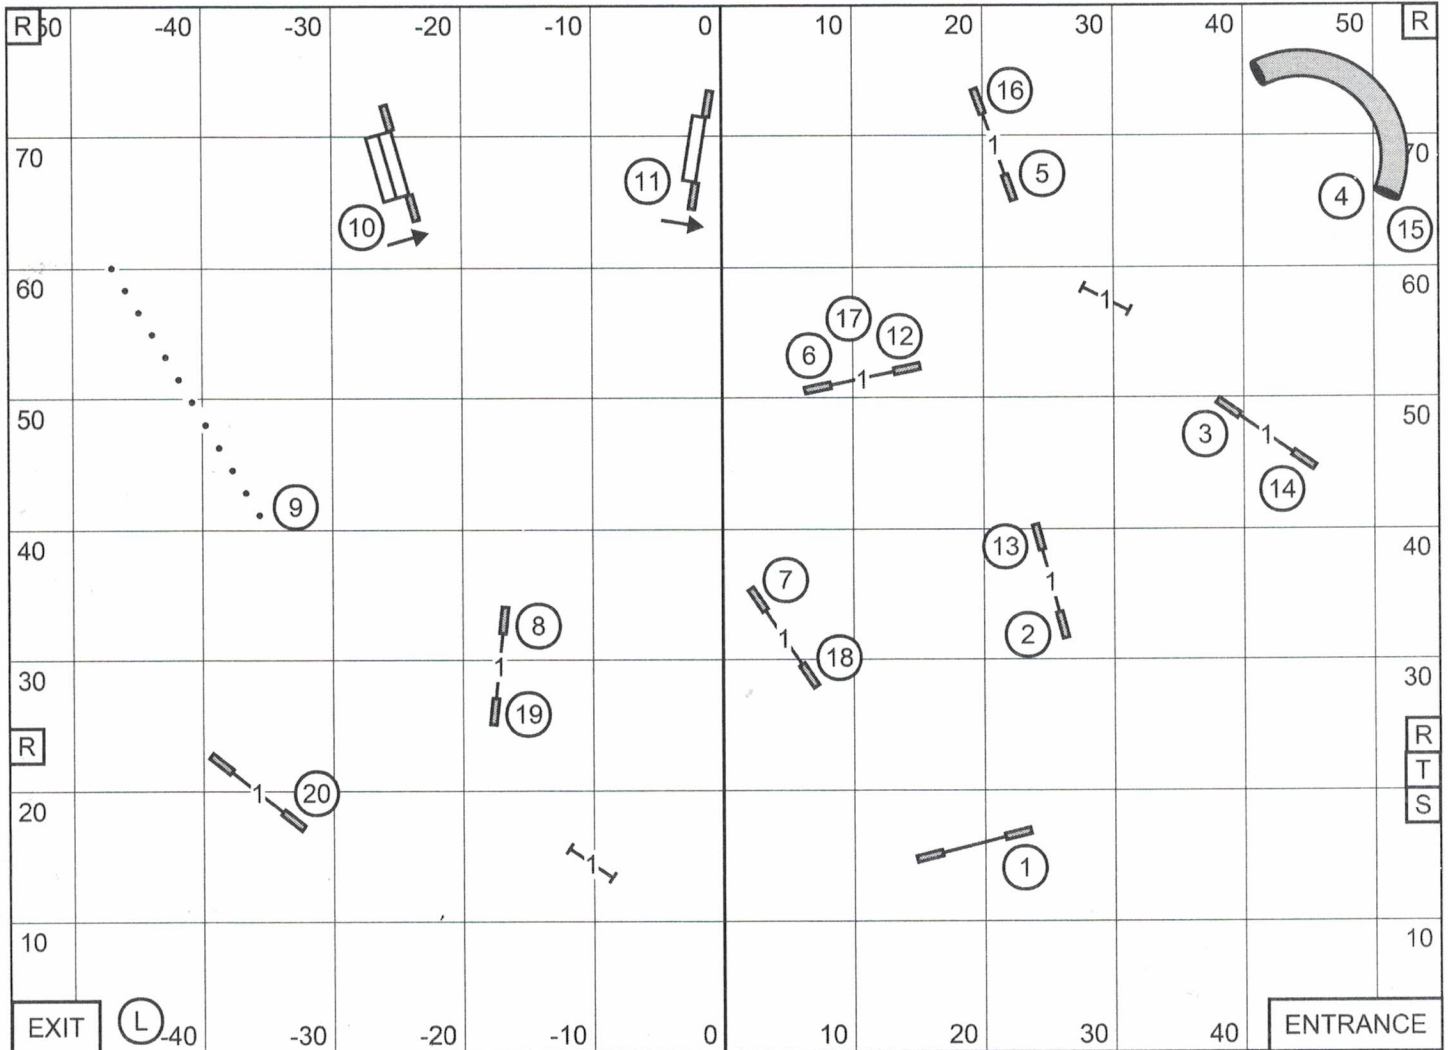

SPRINGFIELD MISSOURI DOG TRAINING CLUB
MASTER / EXCELLENT JWW
June 24, 2023
Judge - Karen Wlodarski