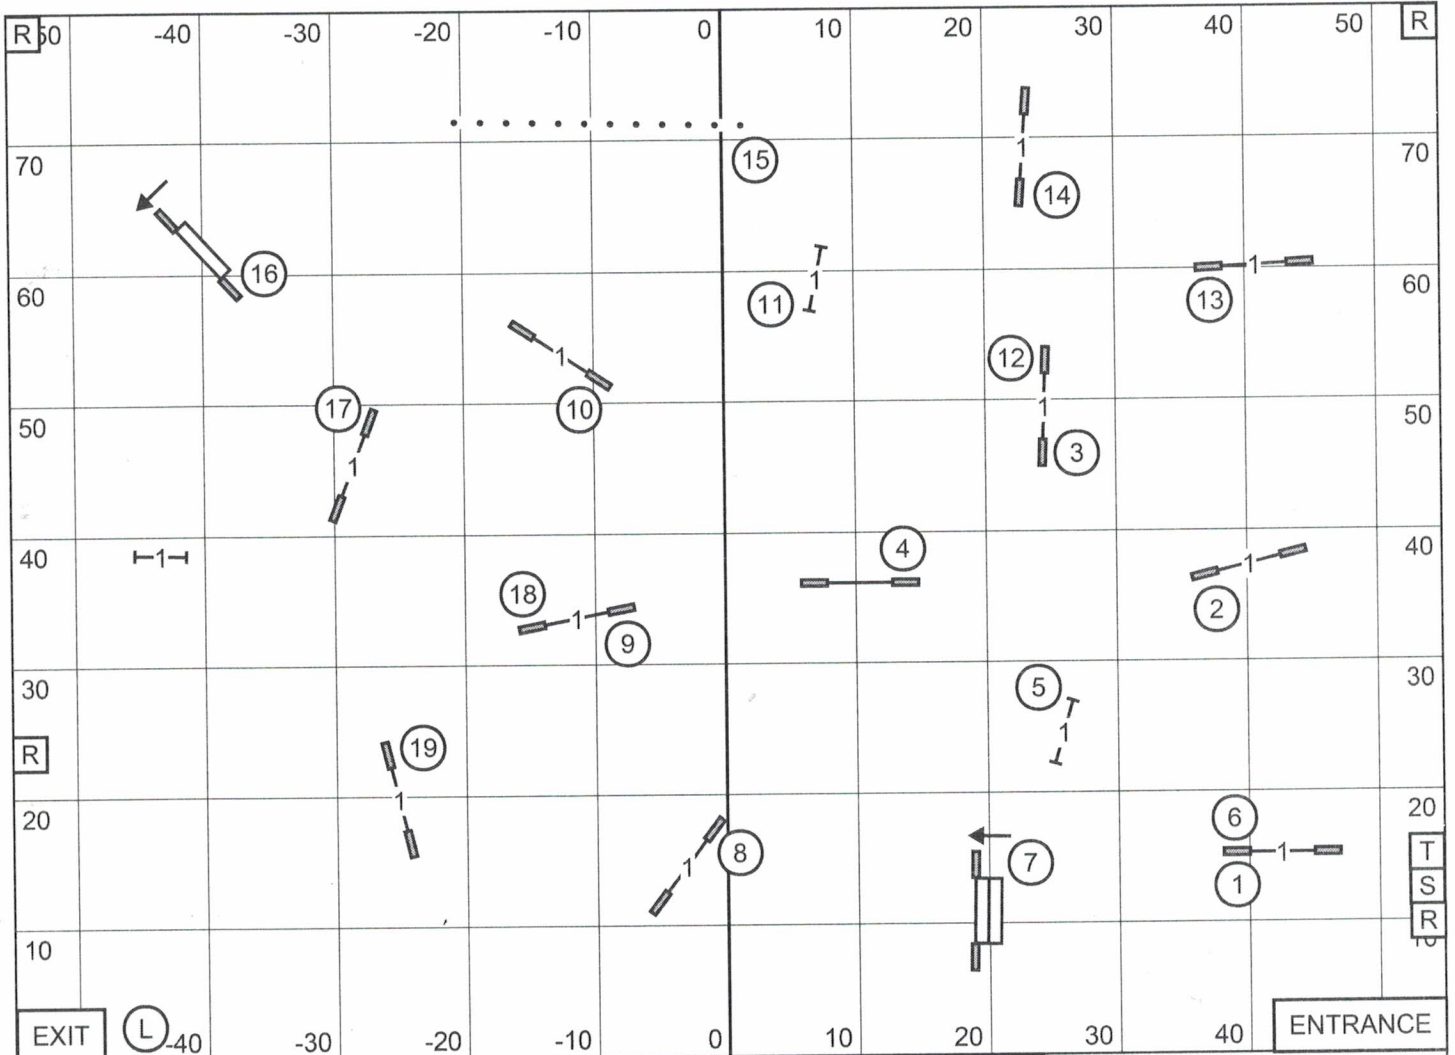

SPRINGFIELD MISSOURI DOG TRAINING CLUB
MASTER / EXCELLENT JWW
June 25, 2023
Judge - Karen Wlodarski