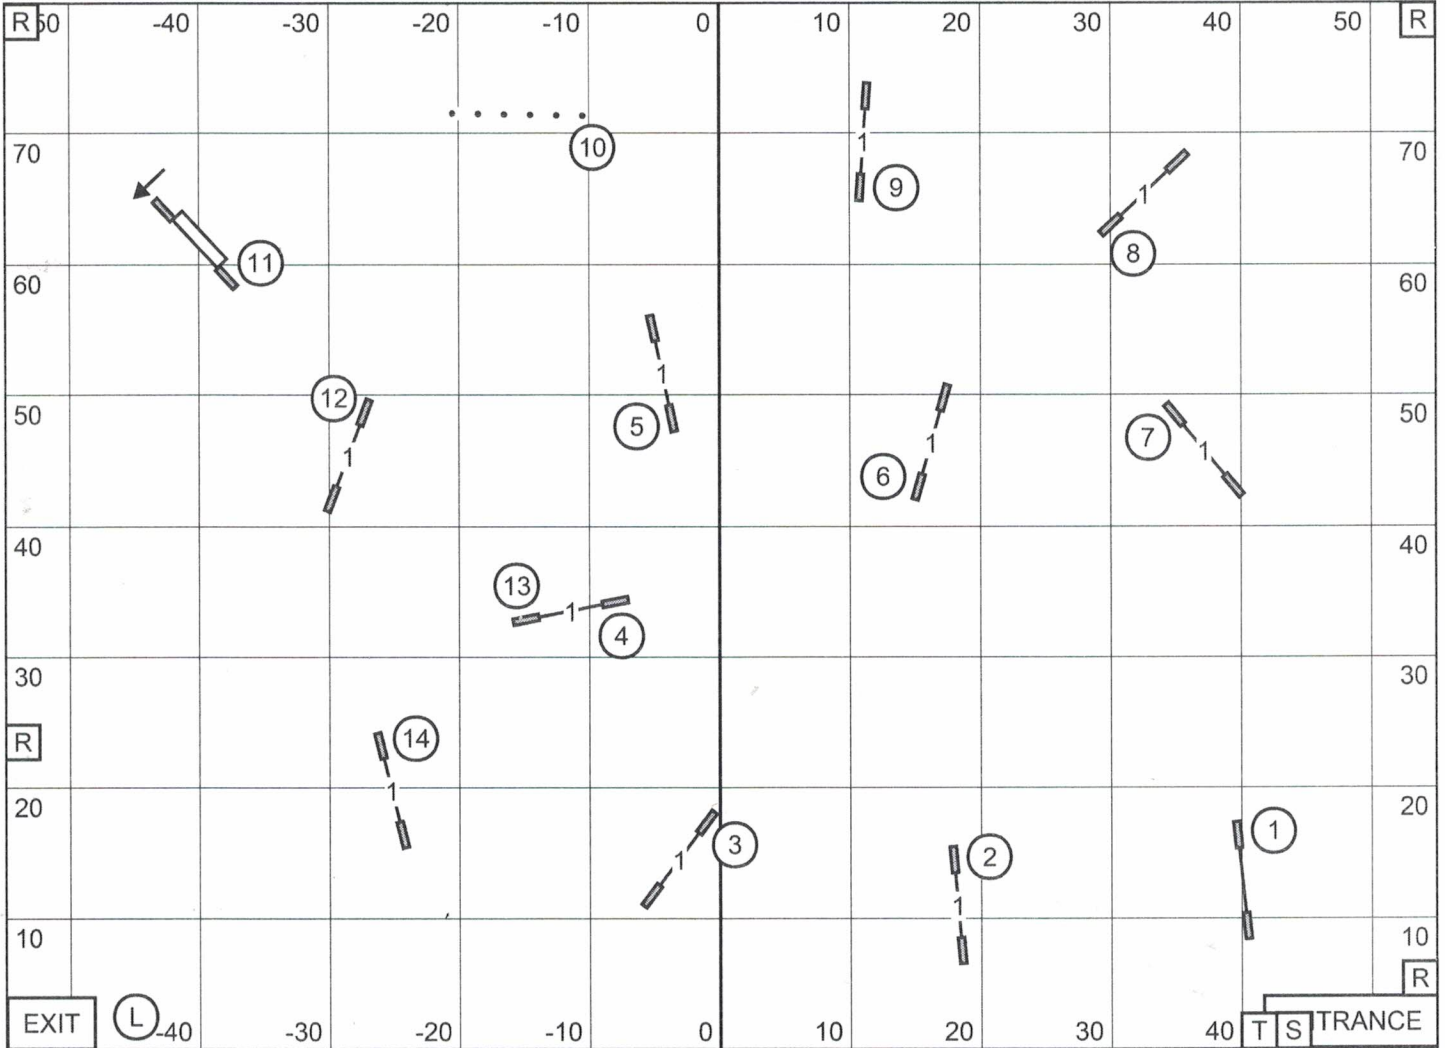

SPRINGFIELD MISSOURI DOG TRAINING CLUB
 NOVICE JWW
 June 25, 2023
 Judge - Karen Wlodarski