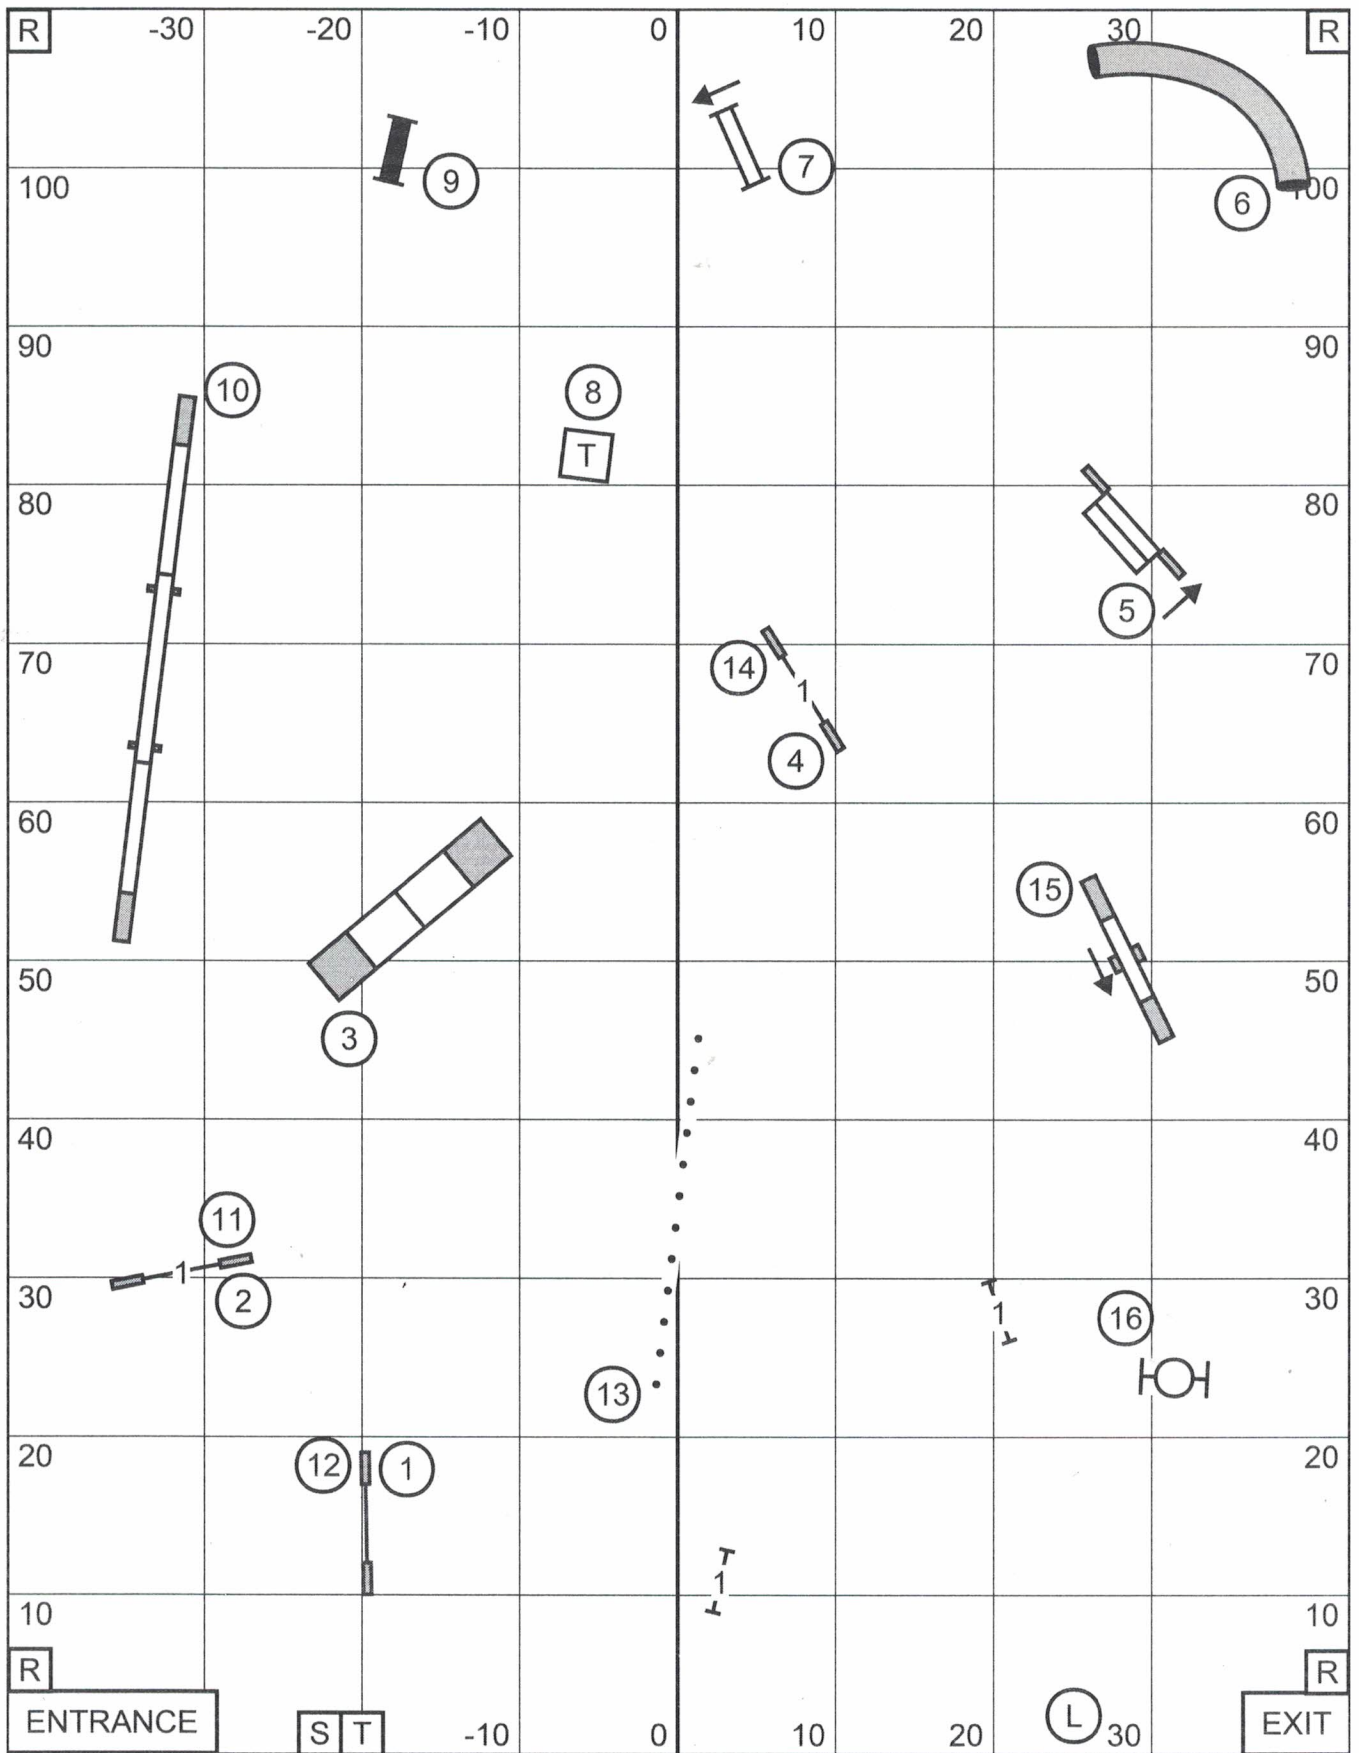

SPRINGFIELD MISSOURI DOG TRAINING CLUB
OPEN STANDARD
June 25, 2023
Judge - Karen Wlodarski