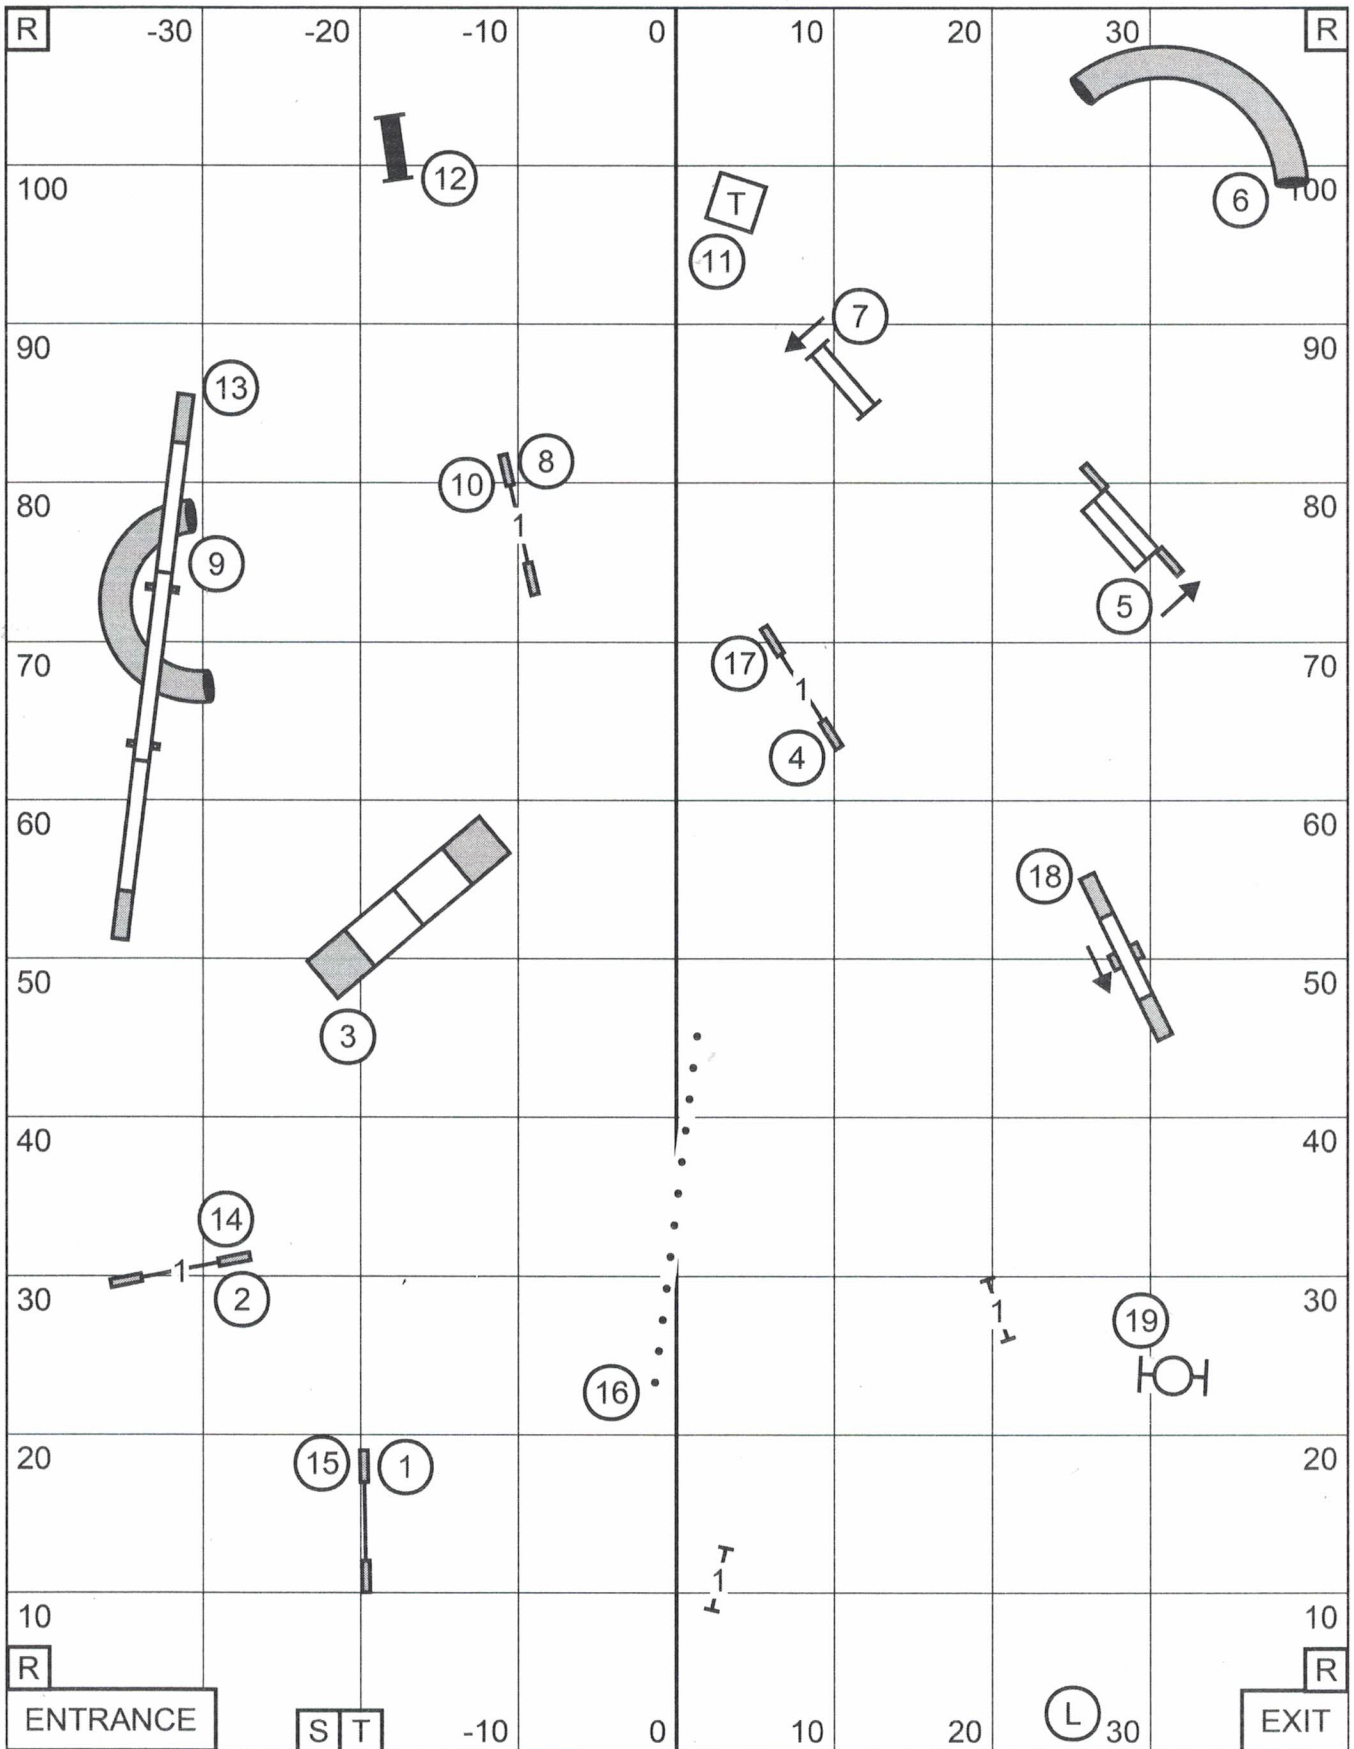

SPRINGFIELD MISSOURI DOG TRAINING CLUB
MASTER / EXCELLENT STANDARD
June 25, 2023
Judge - Karen Wlodarski