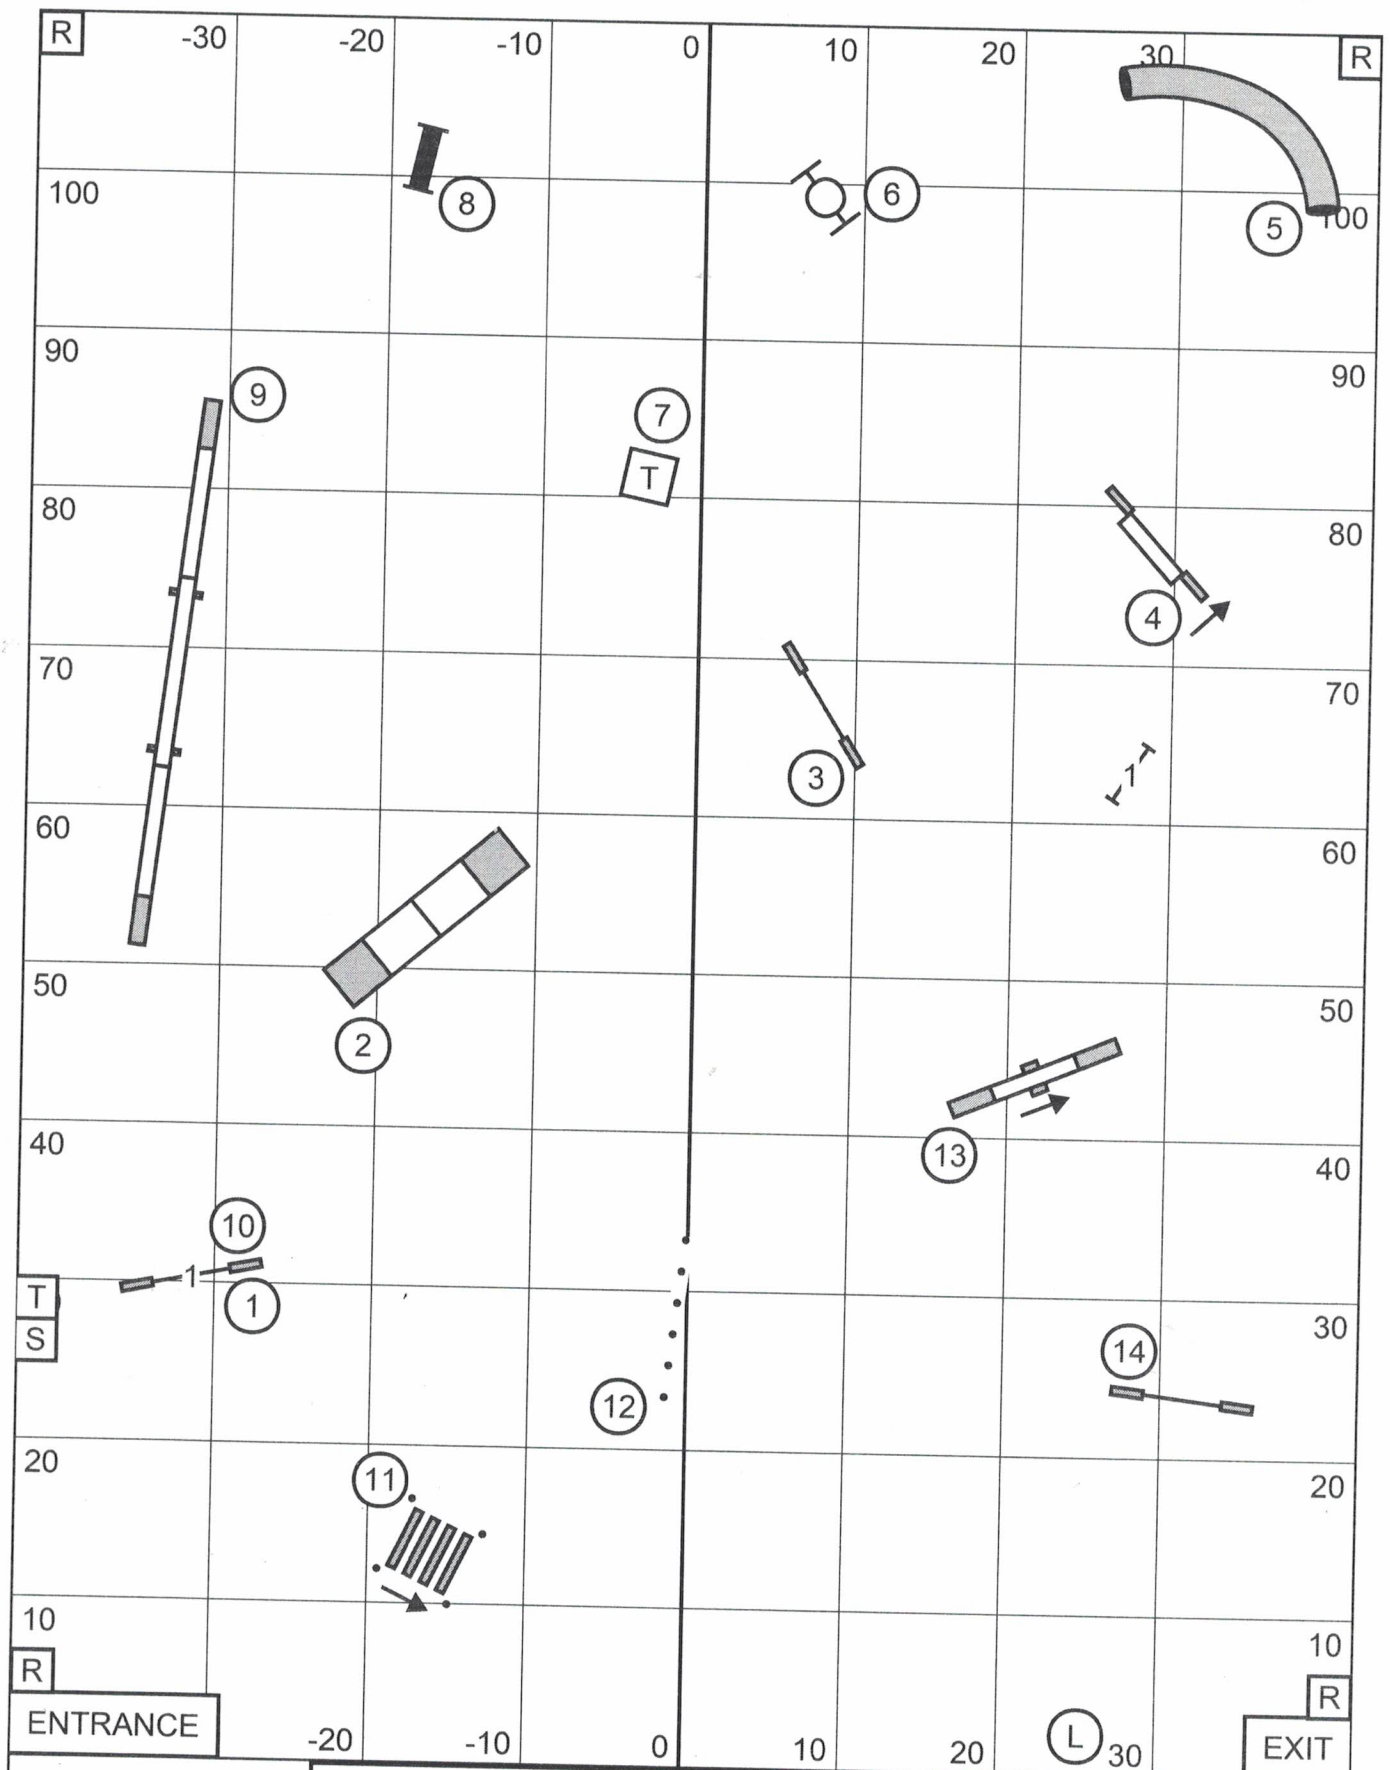

SPRINGFIELD MISSOURI DOG TRAINING CLUB
 TIME 2 BEAT
 June 25, 2023
 Judge - Karen Wlodarski

SPRINGFIELD MISSOURI DOG TRAINING CLUB
 MASTER / EXCELLENT STANDARD
 June 25, 2023
 Judge - Karen Wlodarski

SPRINGFIELD MISSOURI DOG TRAINING CLUB
 OPEN STANDARD
 June 25, 2023
 Judge - Karen Wlodarski