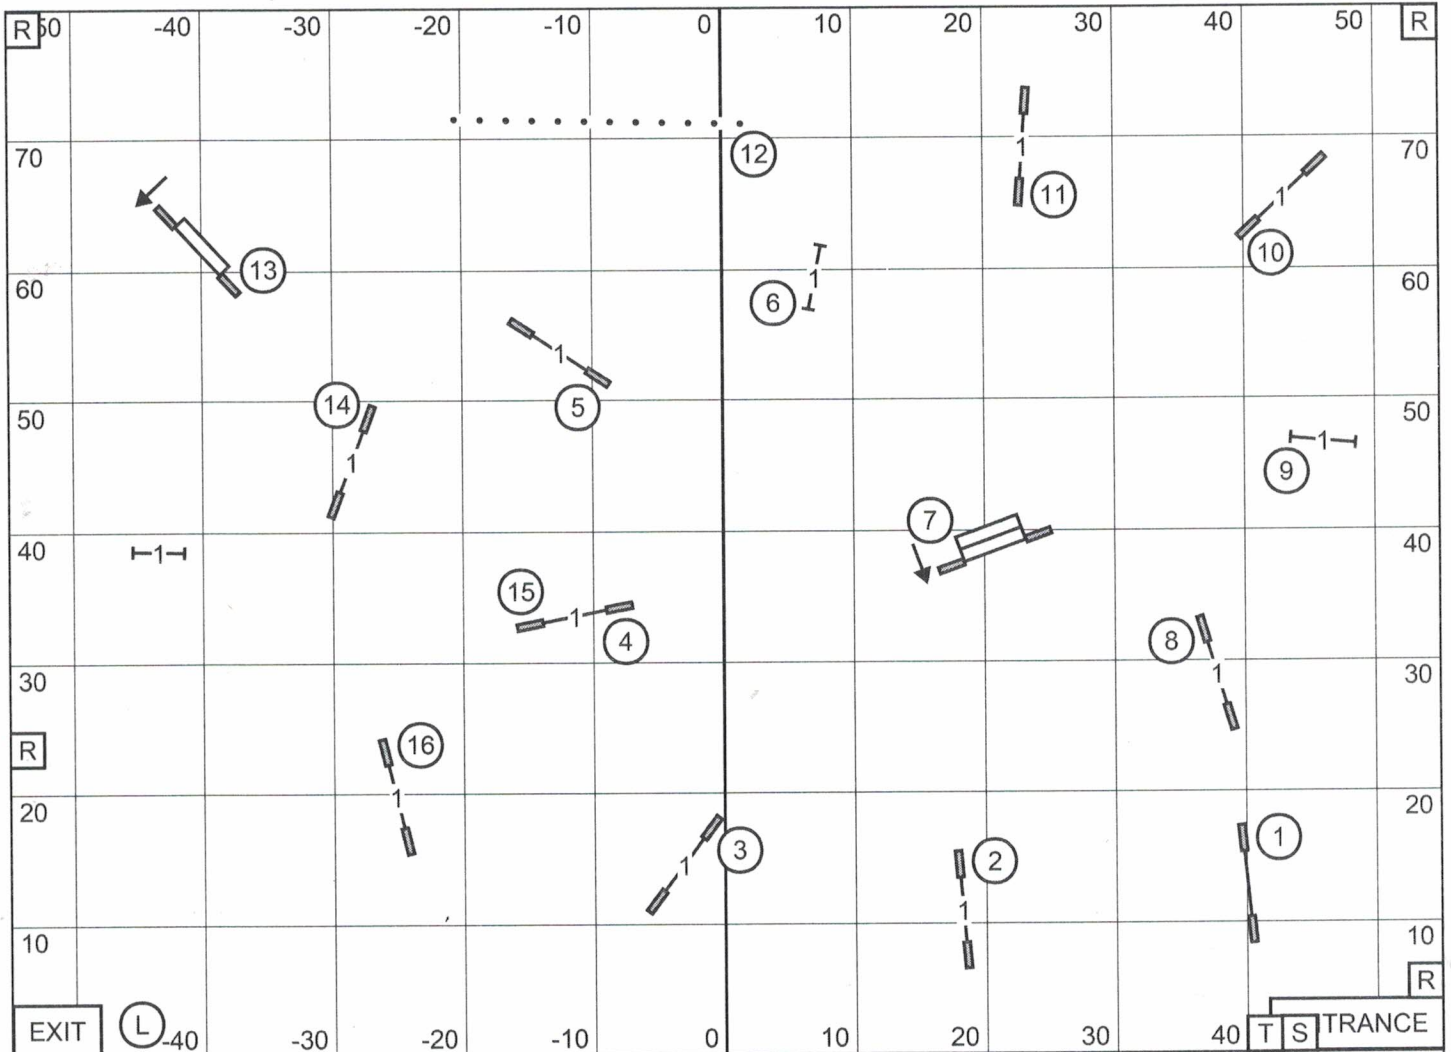

SPRINGFIELD MISSOURI DOG TRAINING CLUB
OPEN JWW
June 25, 2023
Judge - Karen Wlodarski