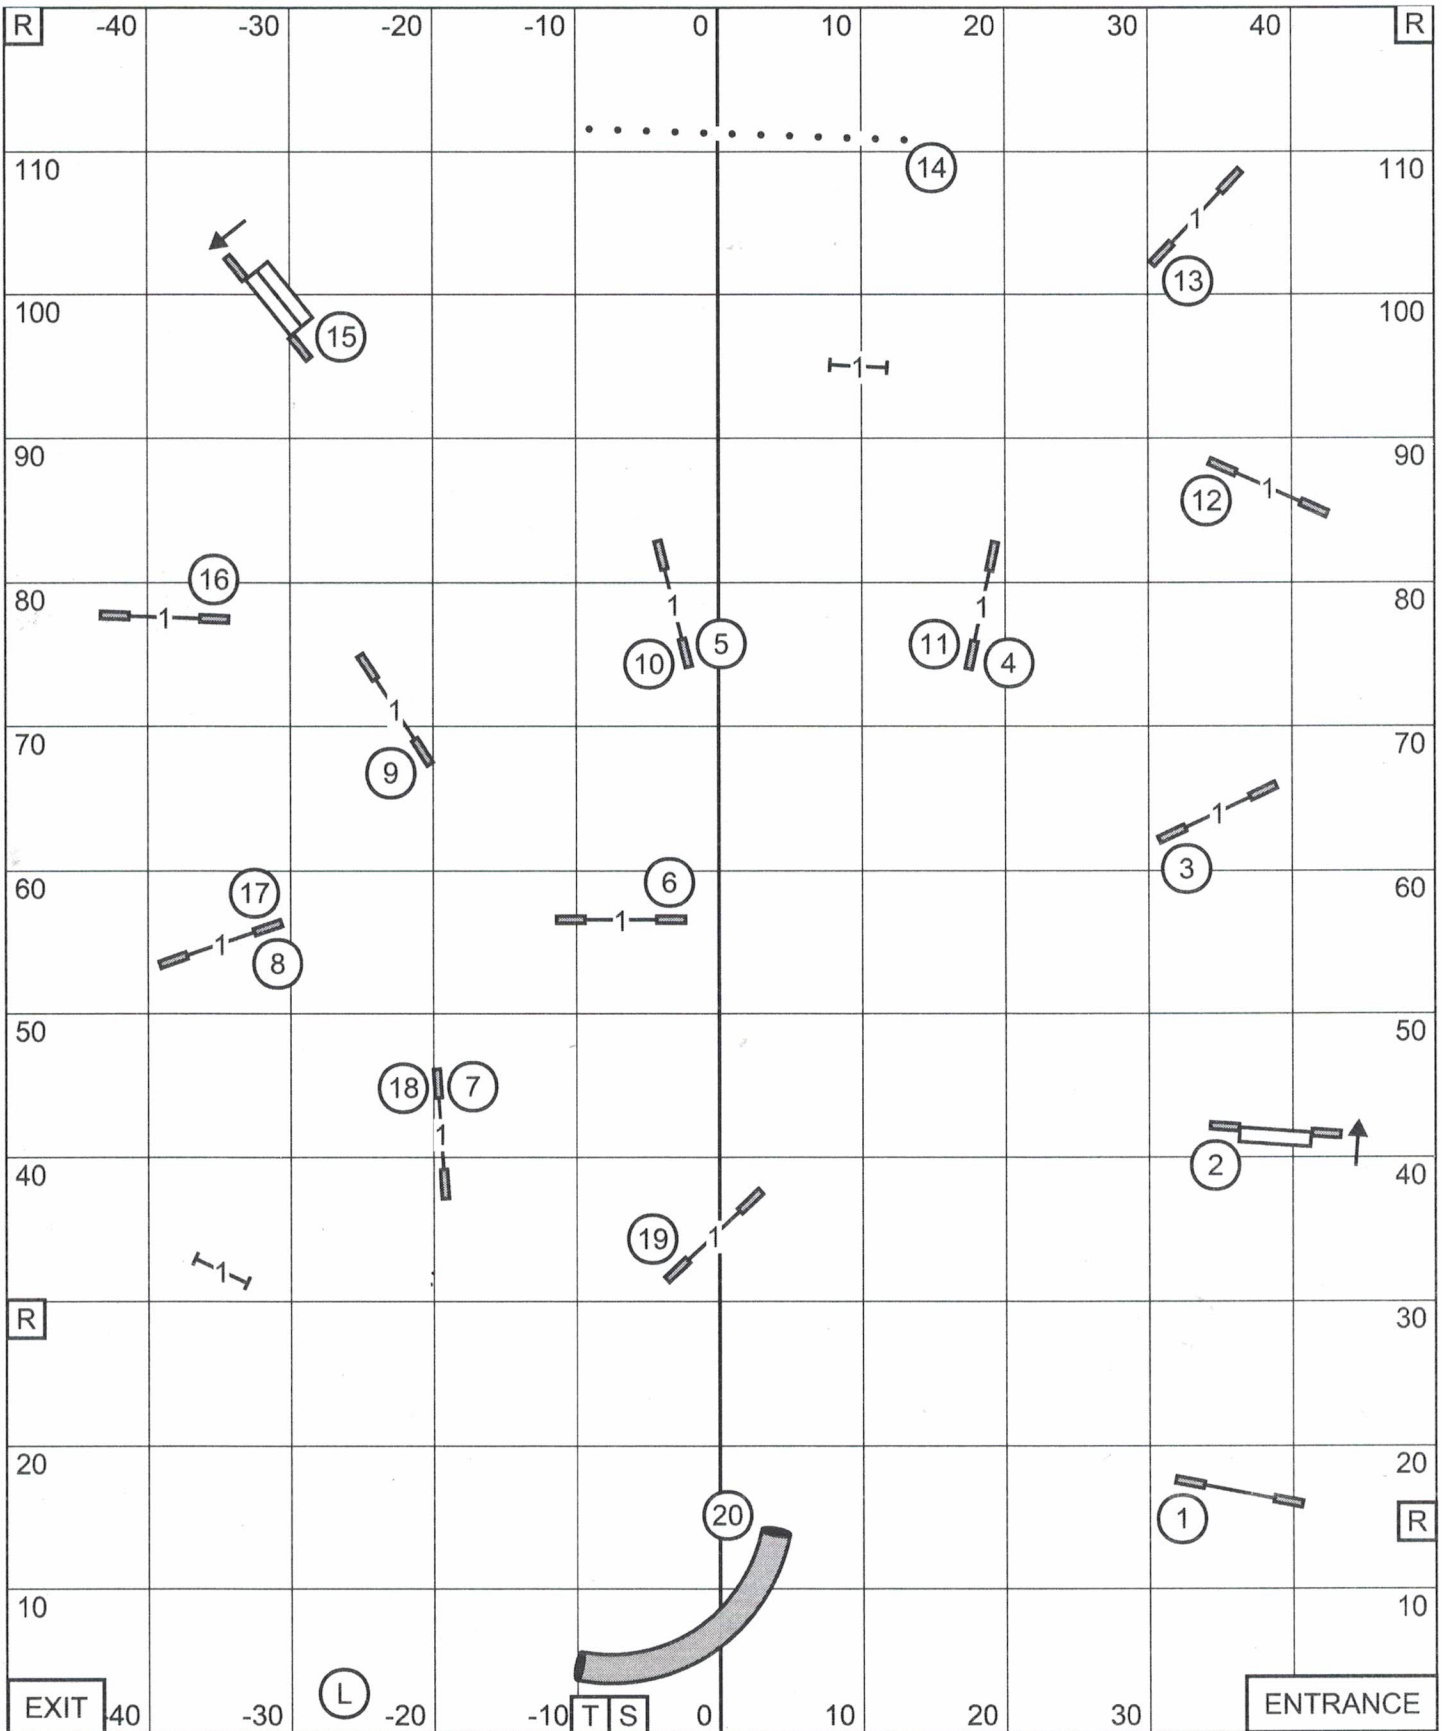

PAPILLON CLUB OF SOUTHERN CALIFORNIA
 F - A - S - T
 July 15, 2023
 Judge - Karen Wlodarski

Send Bonus:
 EXC / MAS (——) - 3-5-7 or 7-5-3, in flow
 OPEN (——) - 6-9 or 9-6
 NOVICE (-----) - 6-9 or 9-6

R
T
S