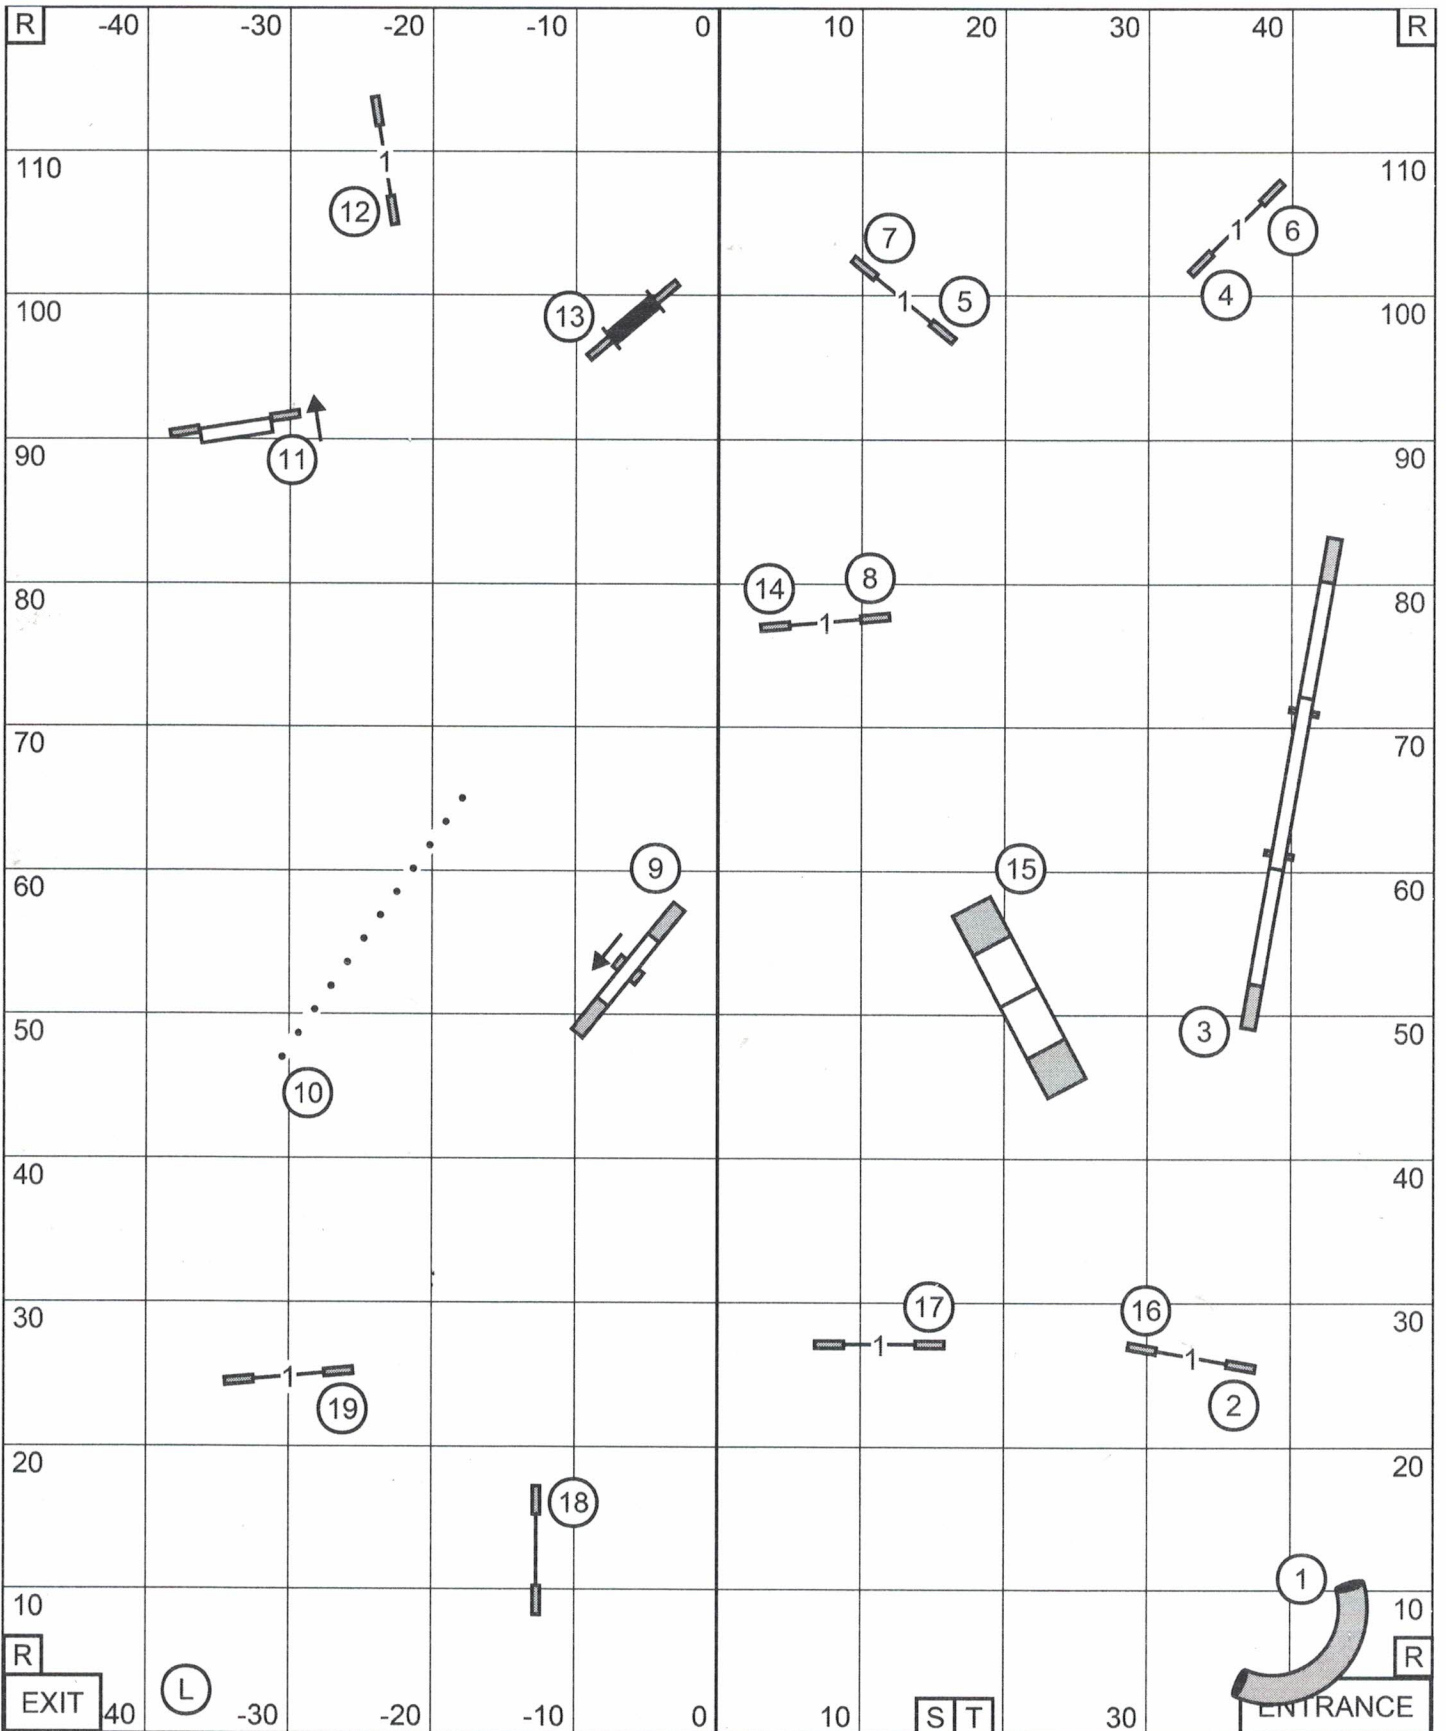

PAPILLON CLUB OF SOUTHERN CALIFORNIA
PREMIER STANDARD
July 15, 2023
Judge - Karen Wlodarski