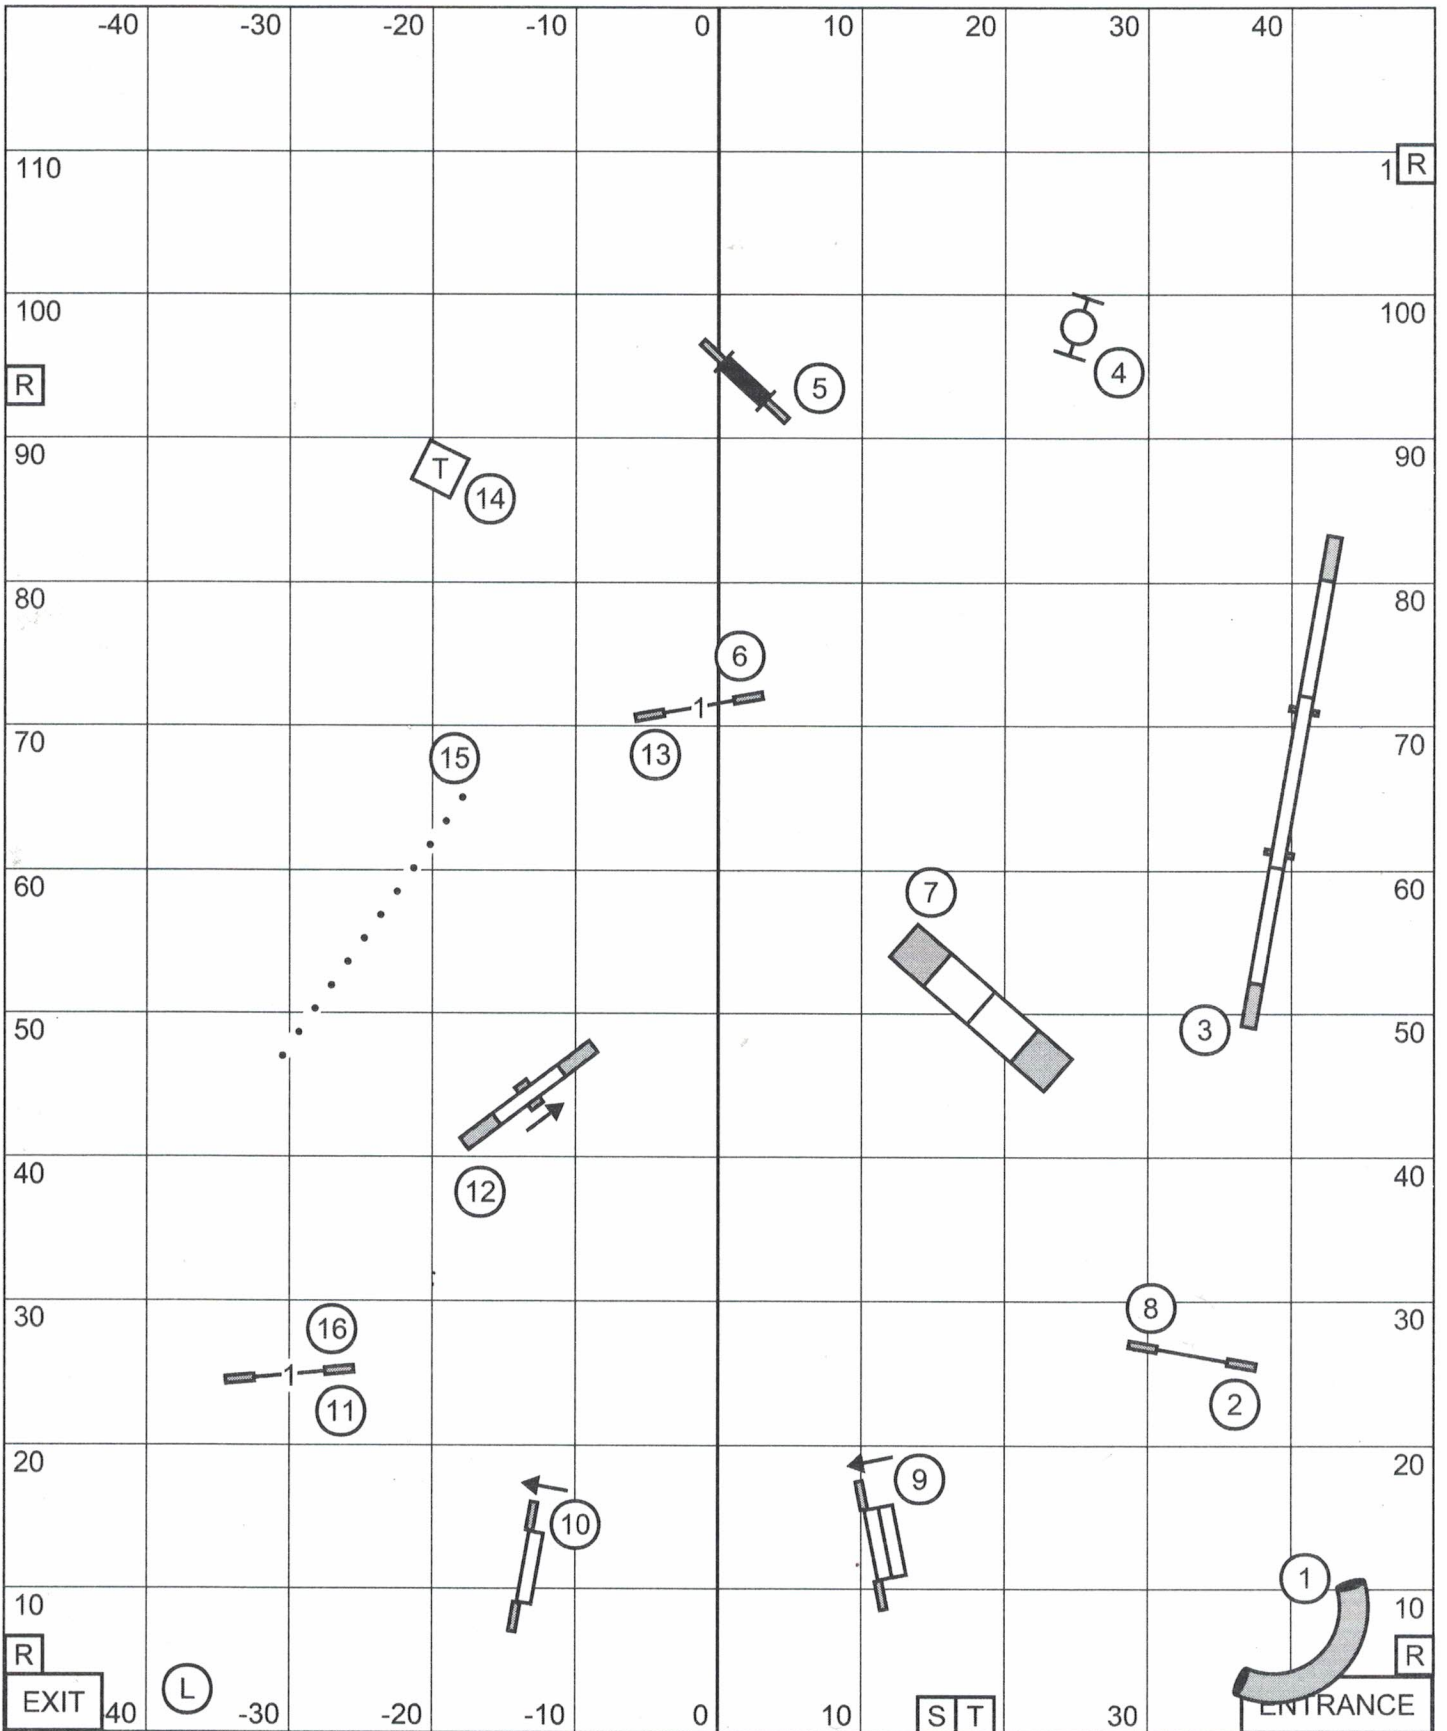

PAPILLON CLUB OF SOUTHERN CALIFORNIA
OPEN STANDARD
July 15, 2023
Judge - Karen Wlodarski