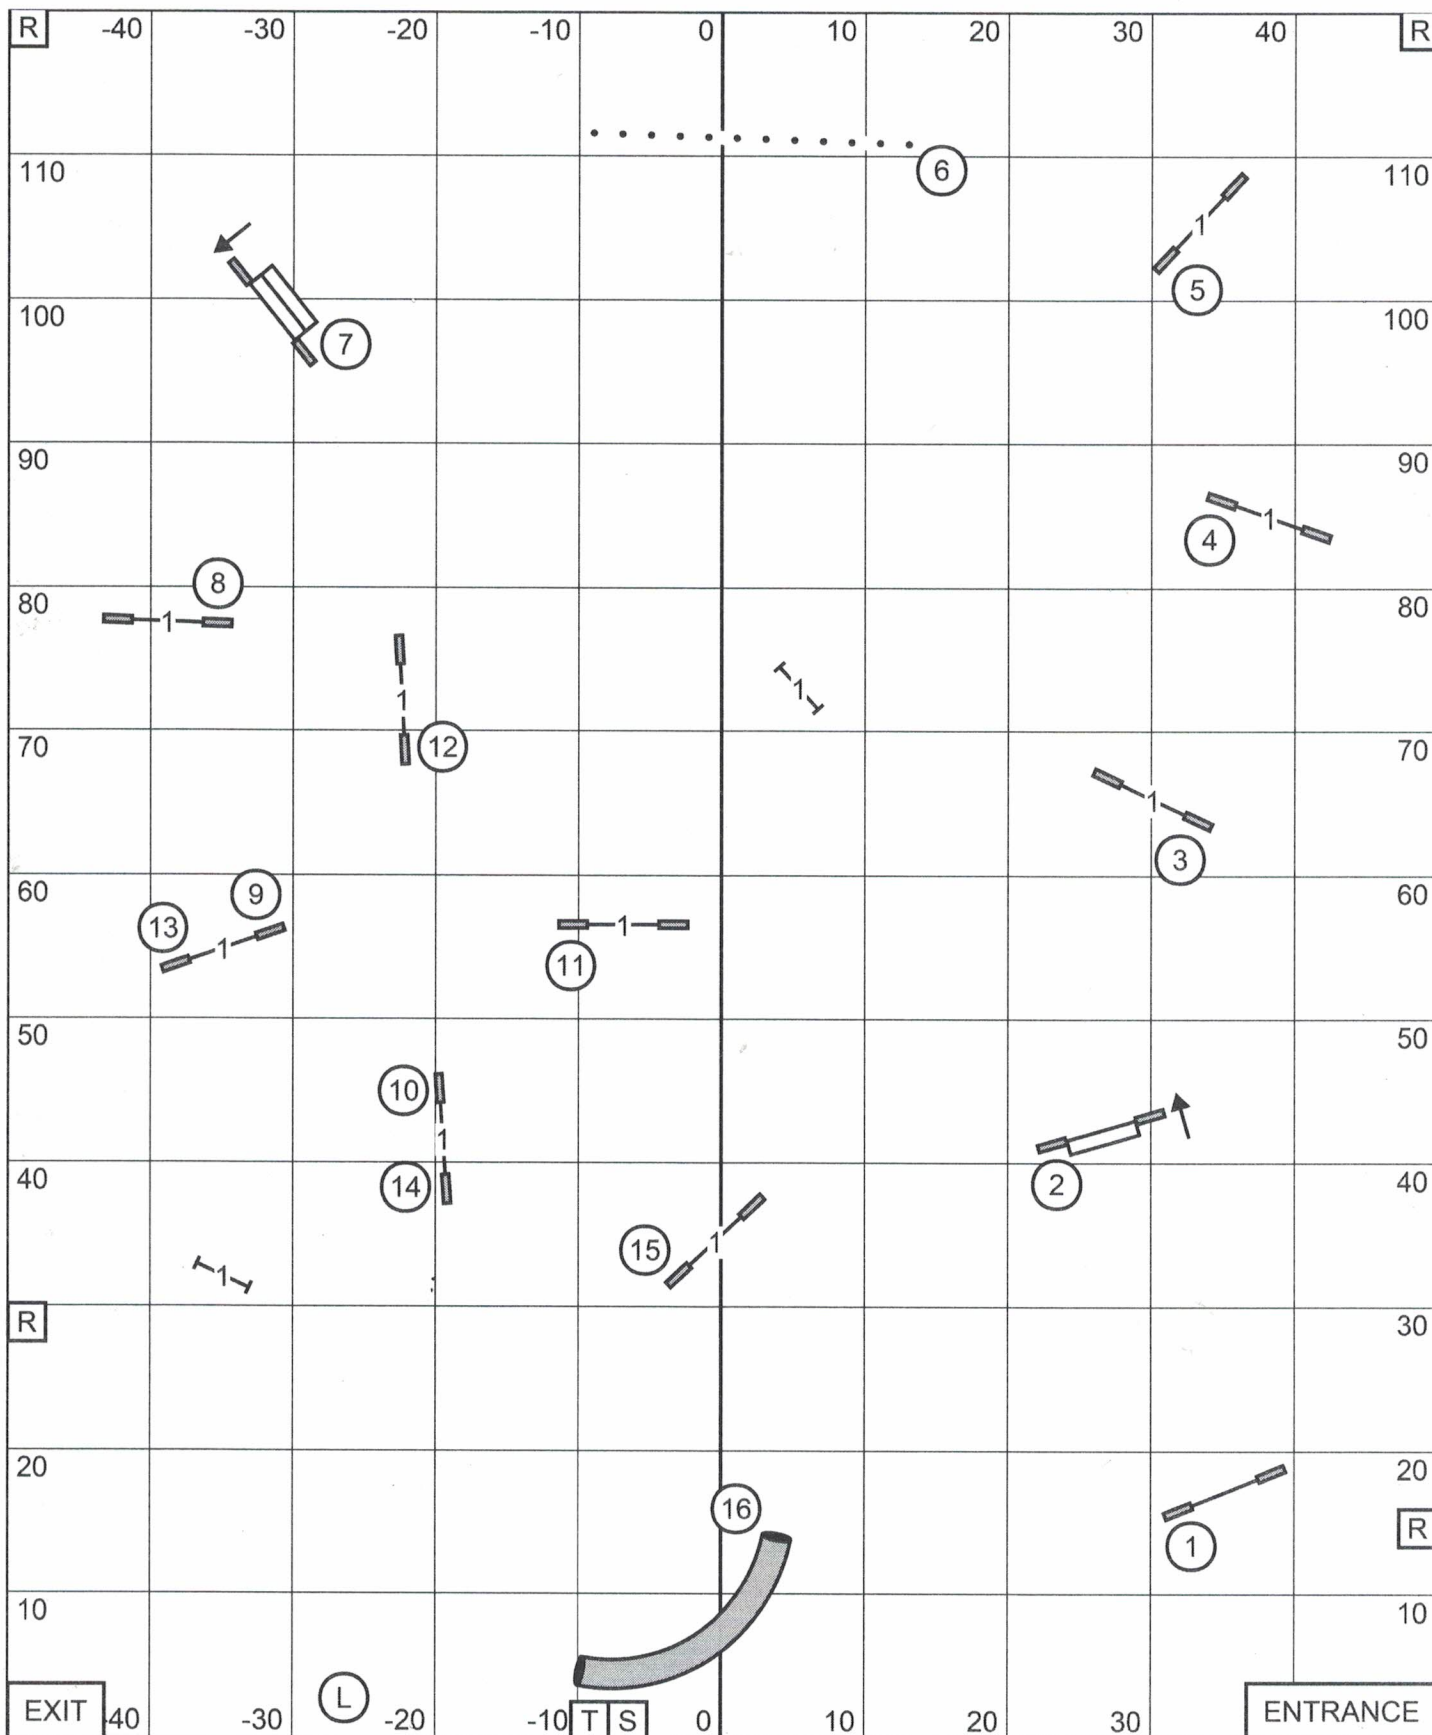

PAPILLON CLUB OF SOUTHERN CALIFORNIA
OPEN JWW
July 15, 2023
Judge - Karen Wlodarski