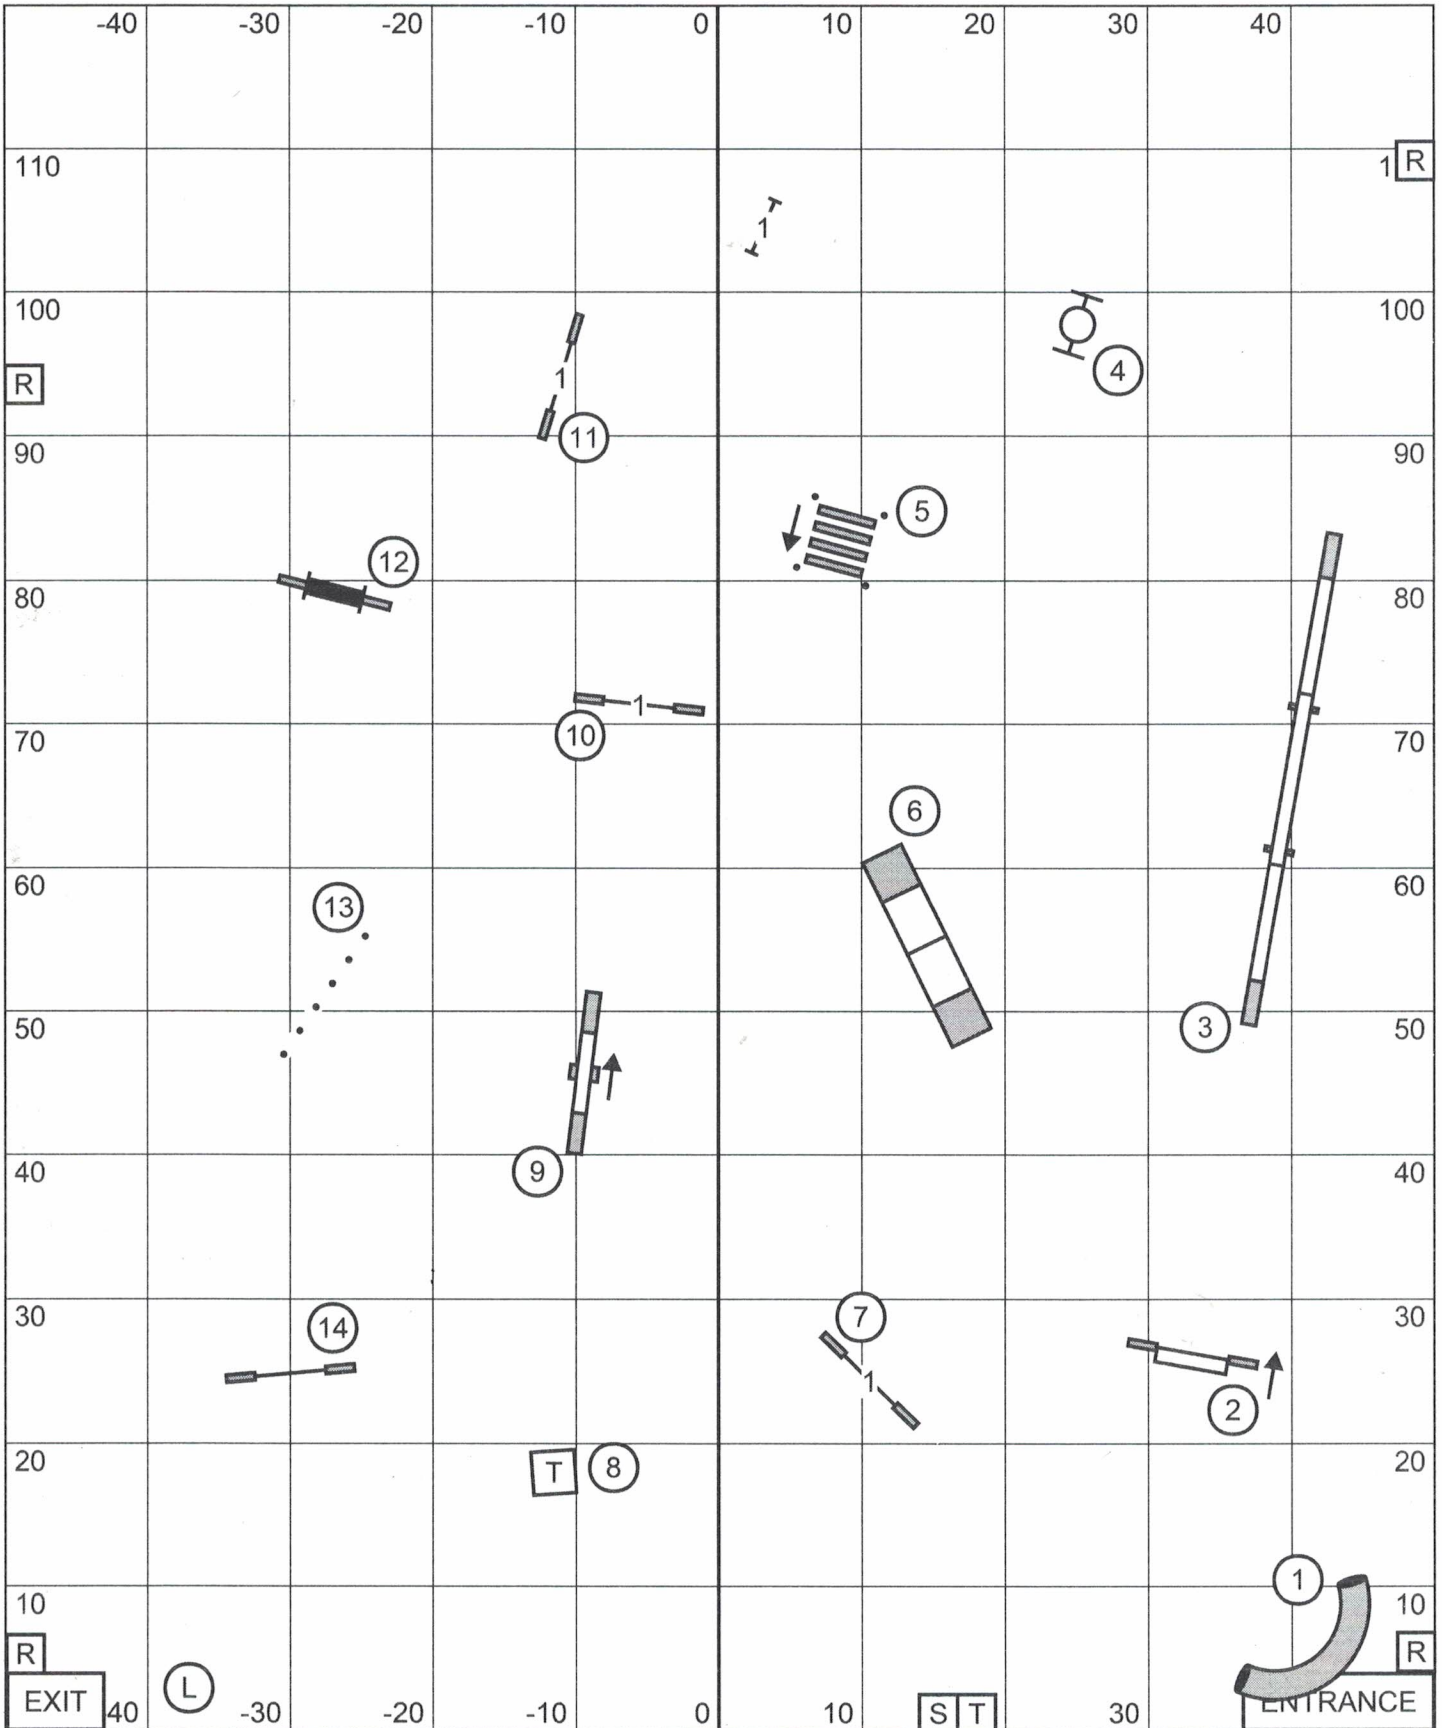

PAPILLON CLUB OF SOUTHERN CALIFORNIA
NOVICE STANDARD
July 15, 2023
Judge - Karen Wlodarski