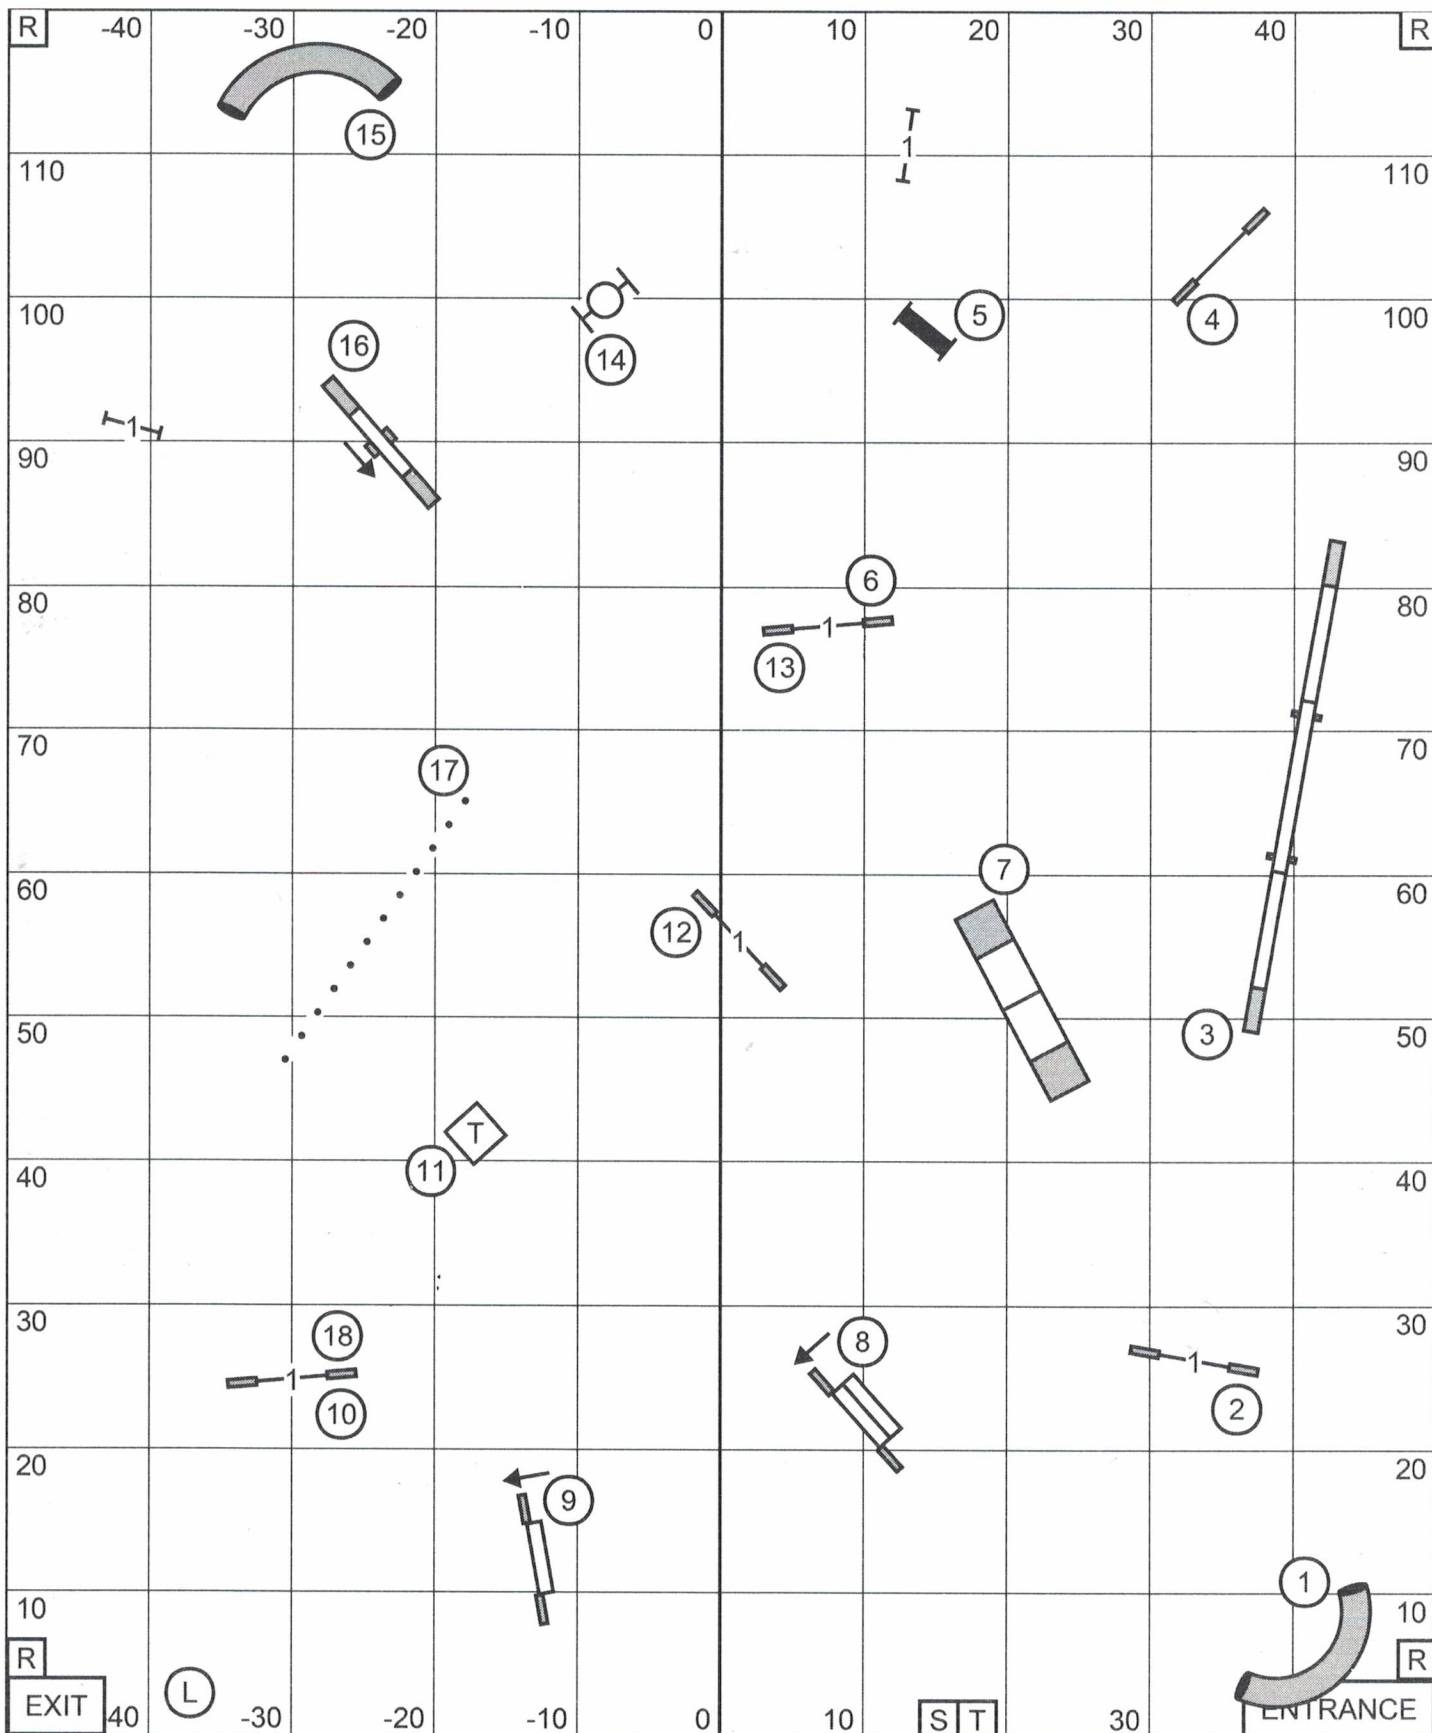

PAPILLON CLUB OF SOUTHERN CALIFORNIA
MASTER / EXCELLENT STANDARD
July 15, 2023
Judge - Karen Wlodarski