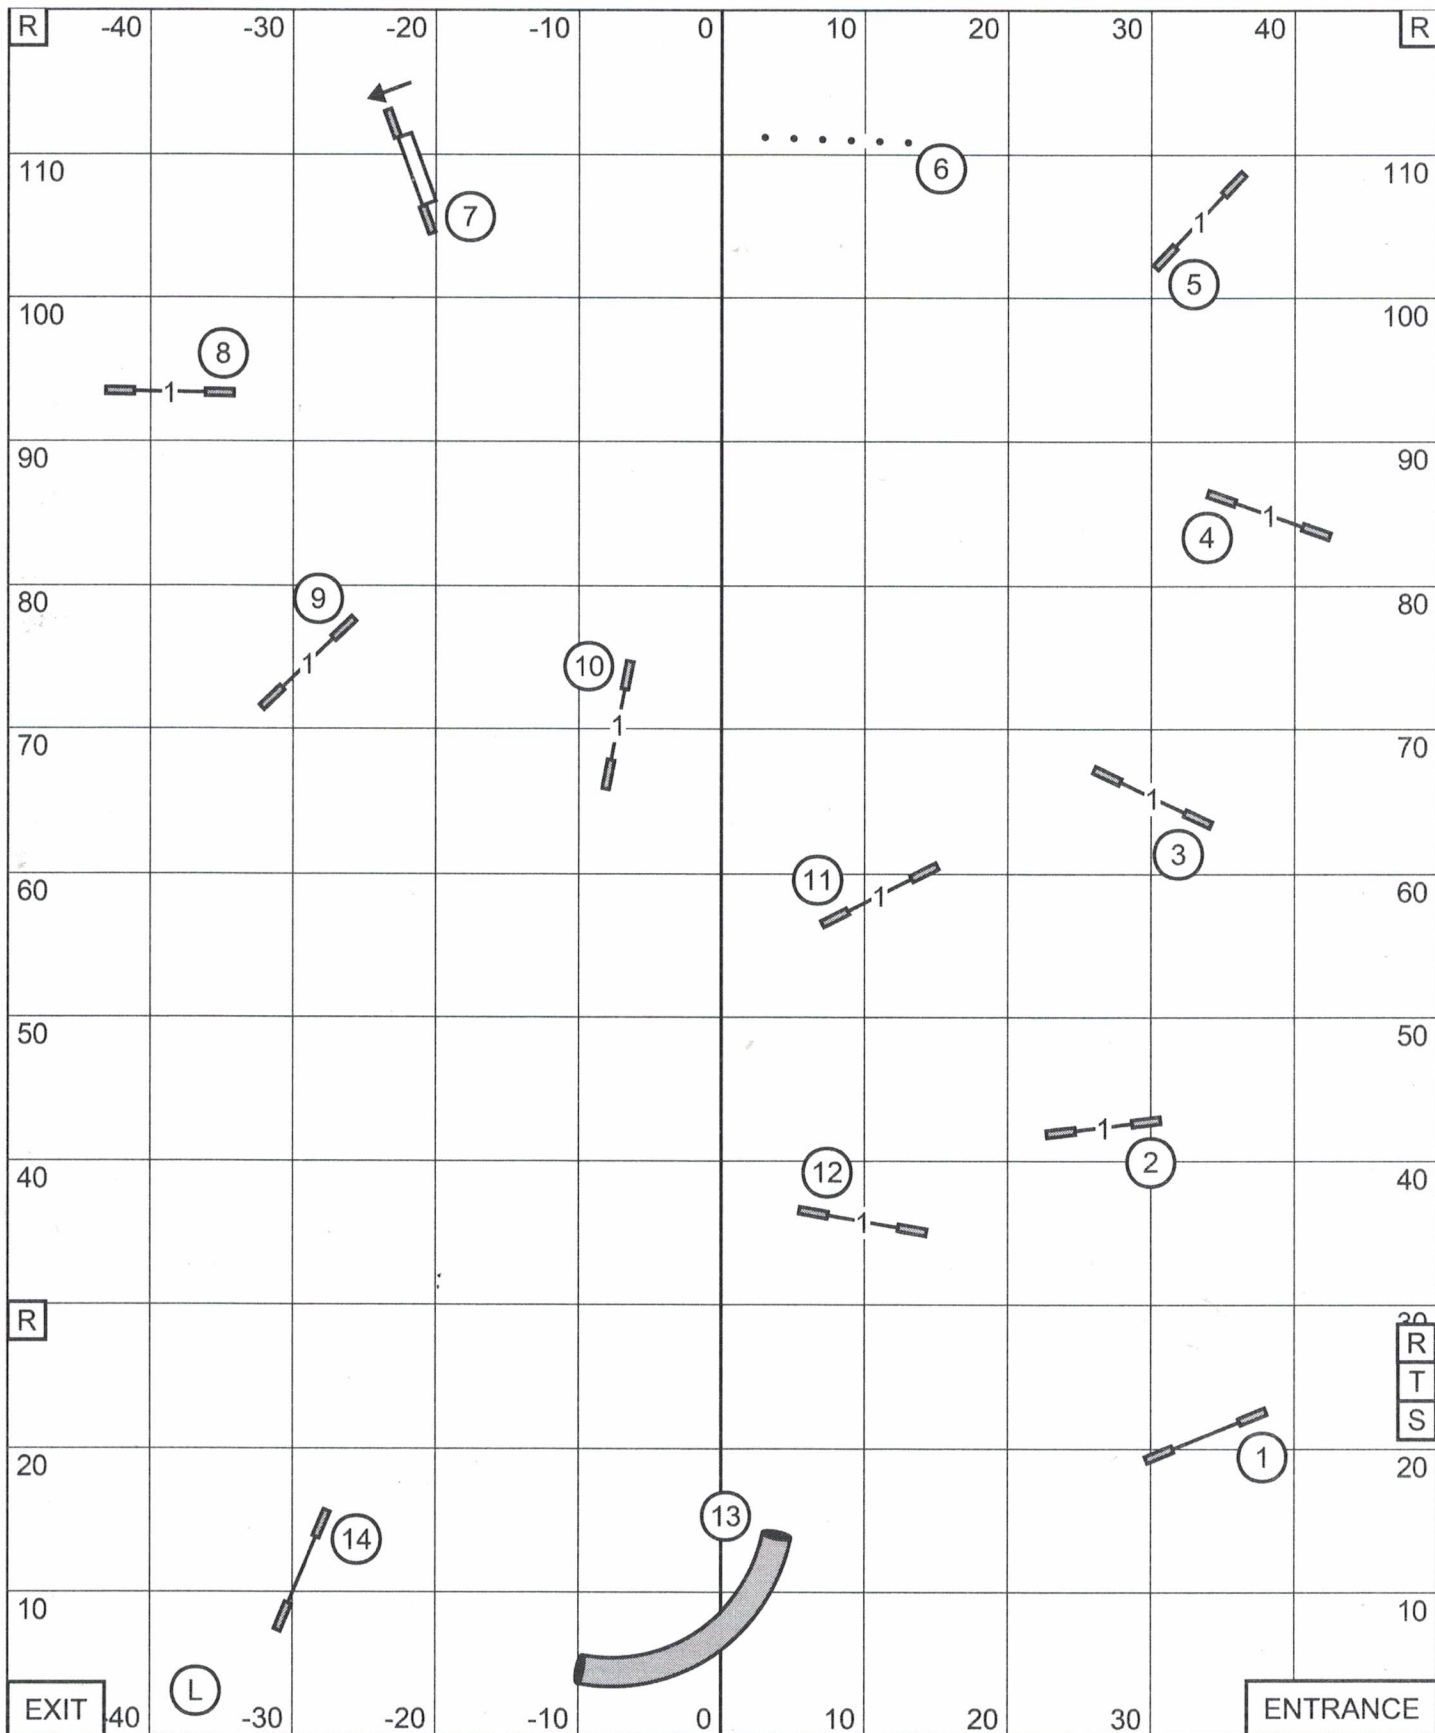

PAPILLON CLUB OF SOUTHERN CALIFORNIA
NOVICE JWW
July 15, 2023
Judge - Karen Wlodarski