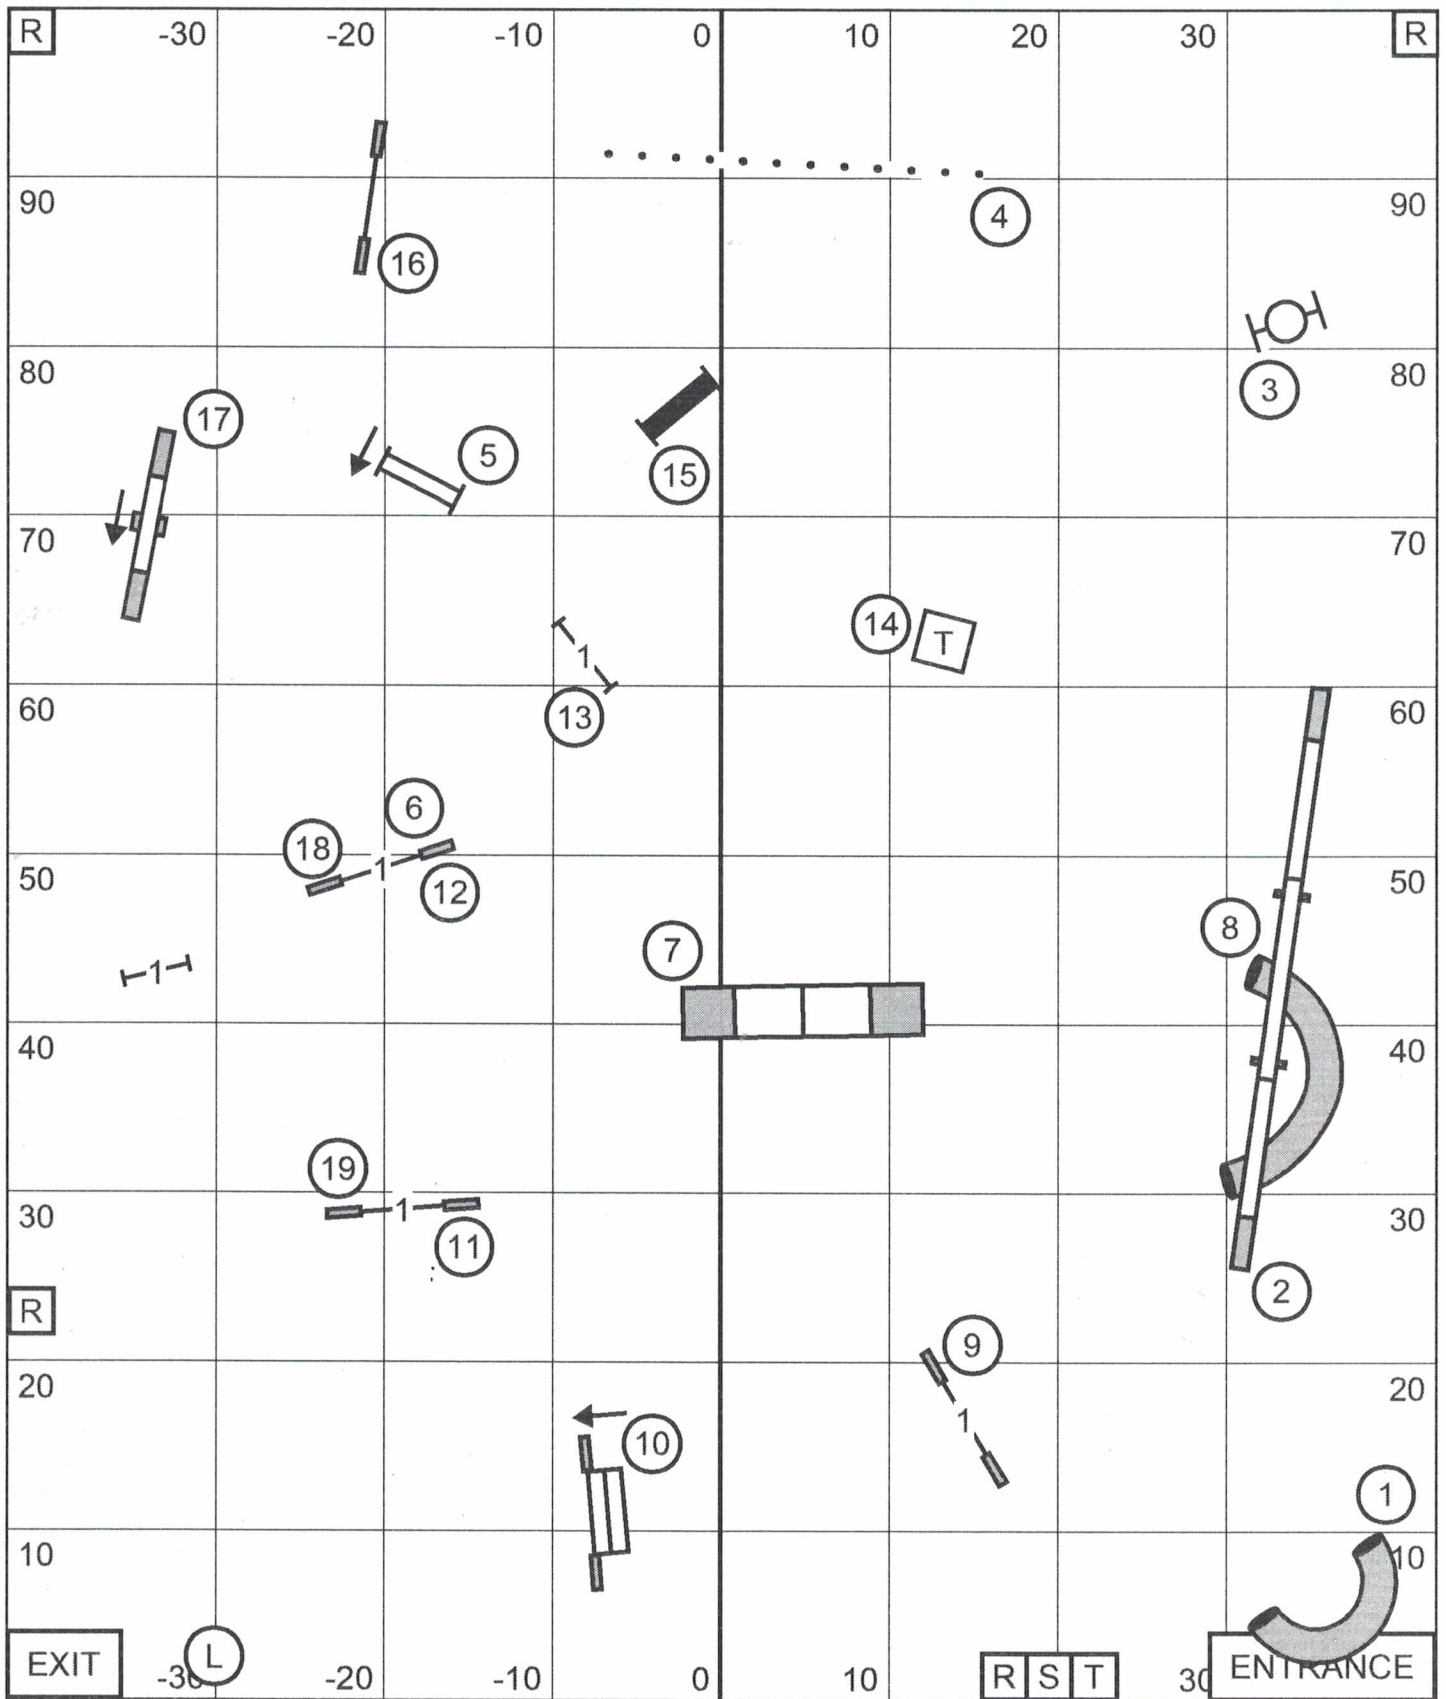

CLOVIS PORTALES KENNEL CLUB  
 F - A - S - T  
 September 15, 2023  
 Judge - Karen Wlodarski

Send Bonus:  
 EXC / MAS (---) - 4-5A-6  
 OPEN (—) - 4-5A or 5B-6  
 NOVICE (-----) - 4-5A or 5B-6

CLOVIS PORTALES KENNEL CLUB  
 PREMIER STANDARD  
 September 15, 2023  
 Judge - Karen Wlodarski