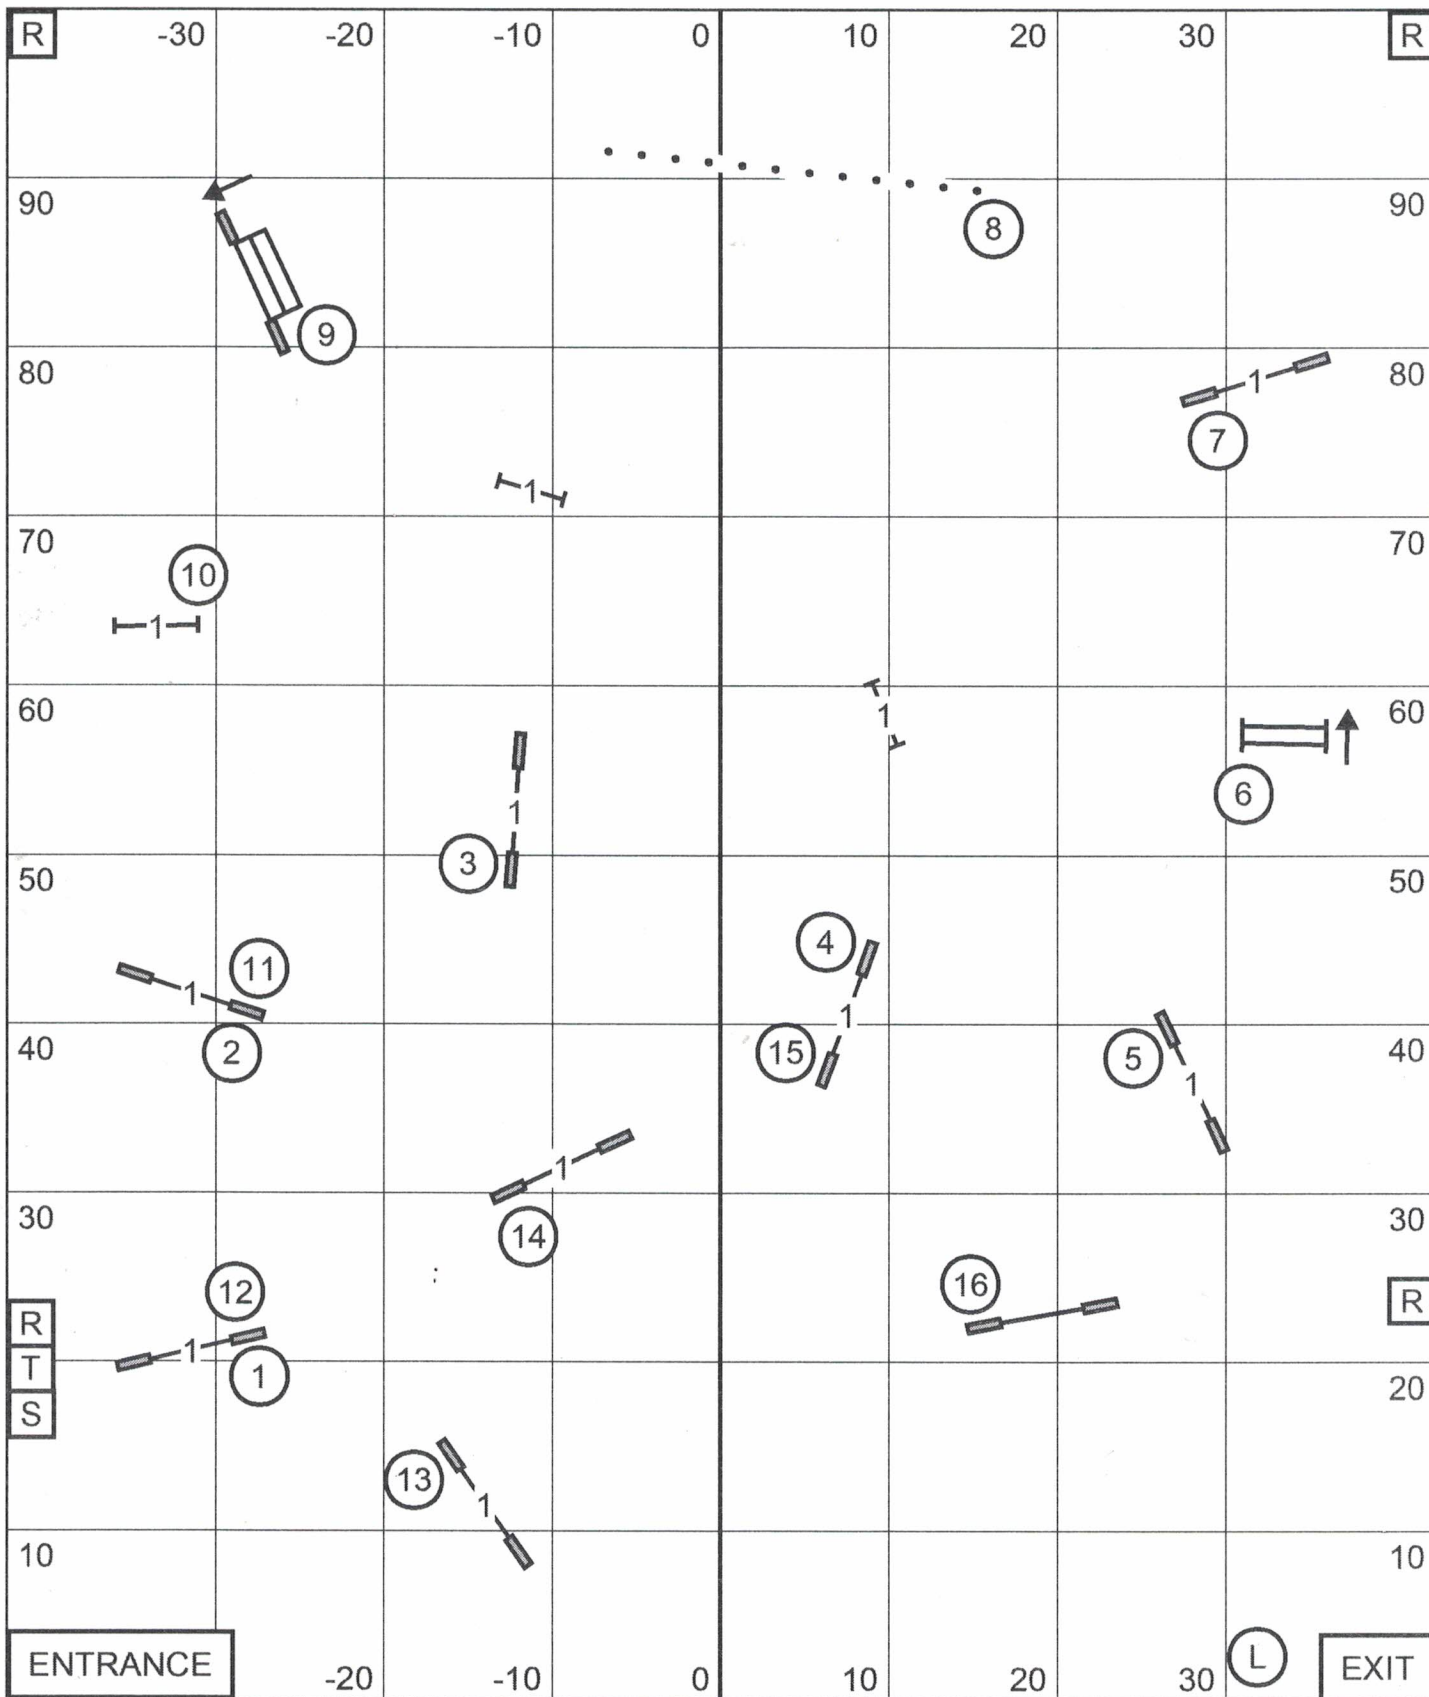

CLOVIS PORTALES KENNEL CLUB
OPEN JWW
September 15, 2023
Judge - Karen Wlodarski