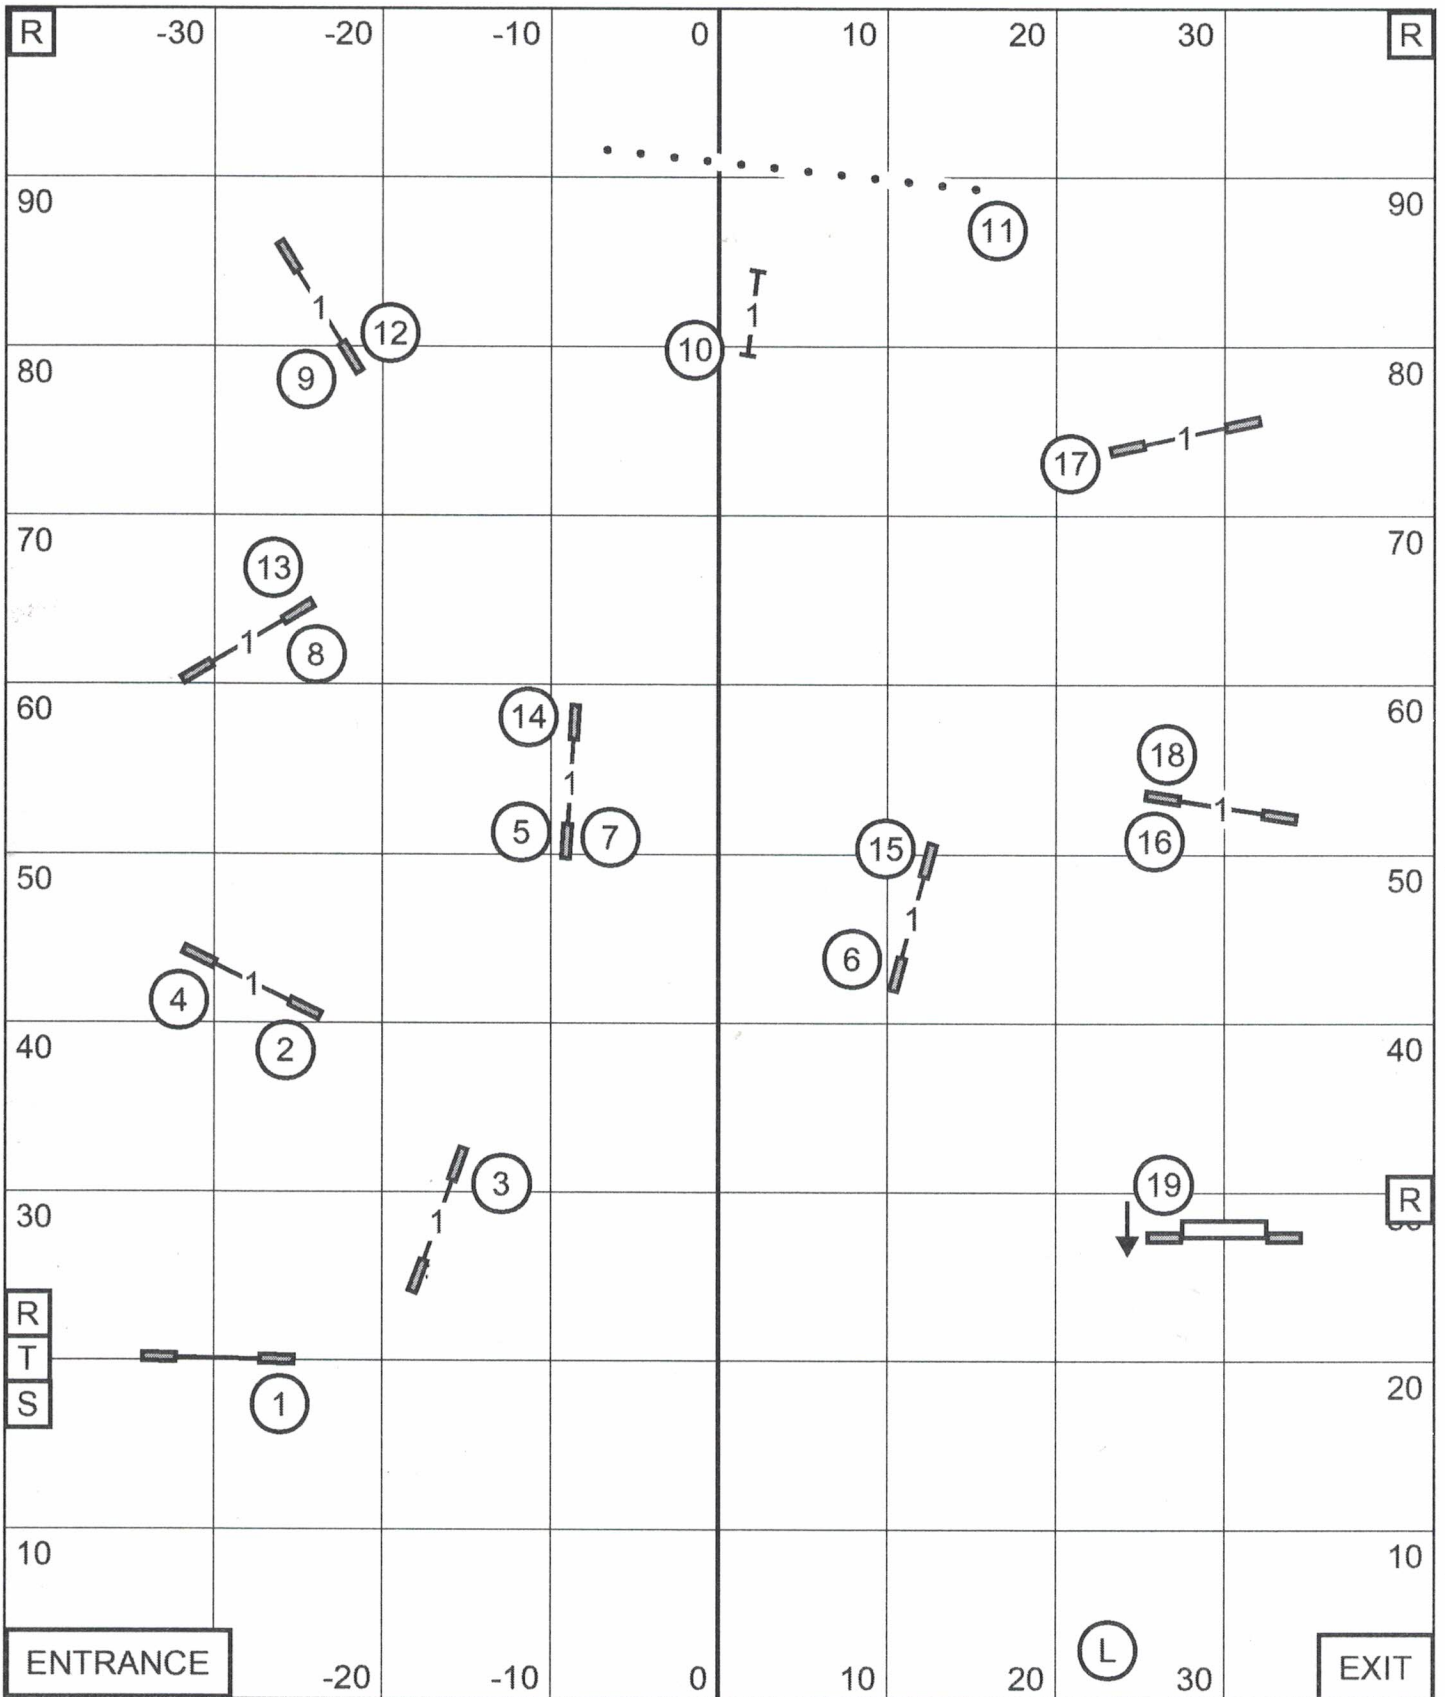

CLOVIS PORTALES KENNEL CLUB
PREMIER JWW
September 15, 2023
Judge - Karen Wlodarski