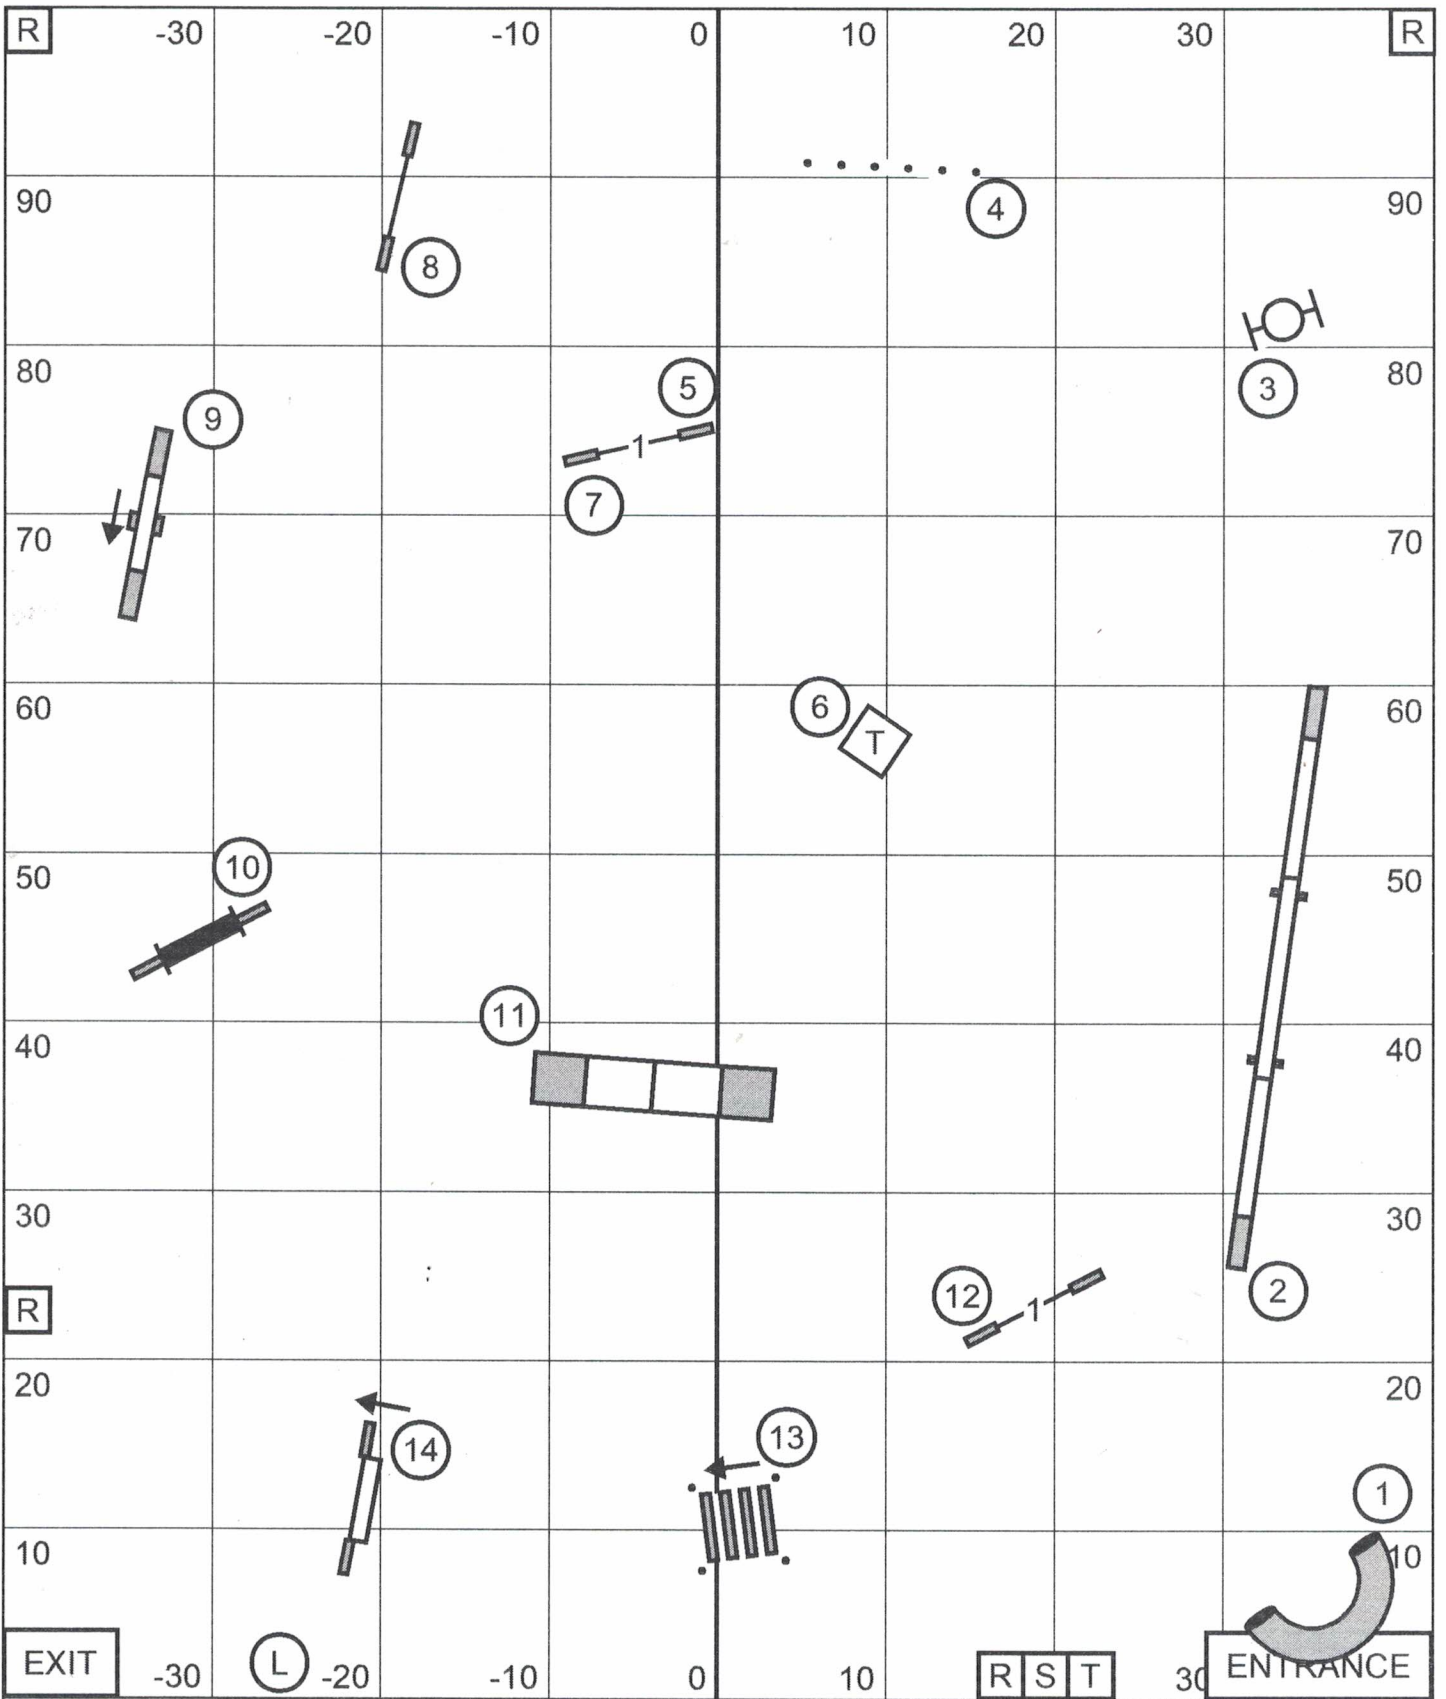

CLOVIS PORTALES KENNEL CLUB
NOVICE STANDARD
September 15, 2023
Judge - Karen Wlodarski