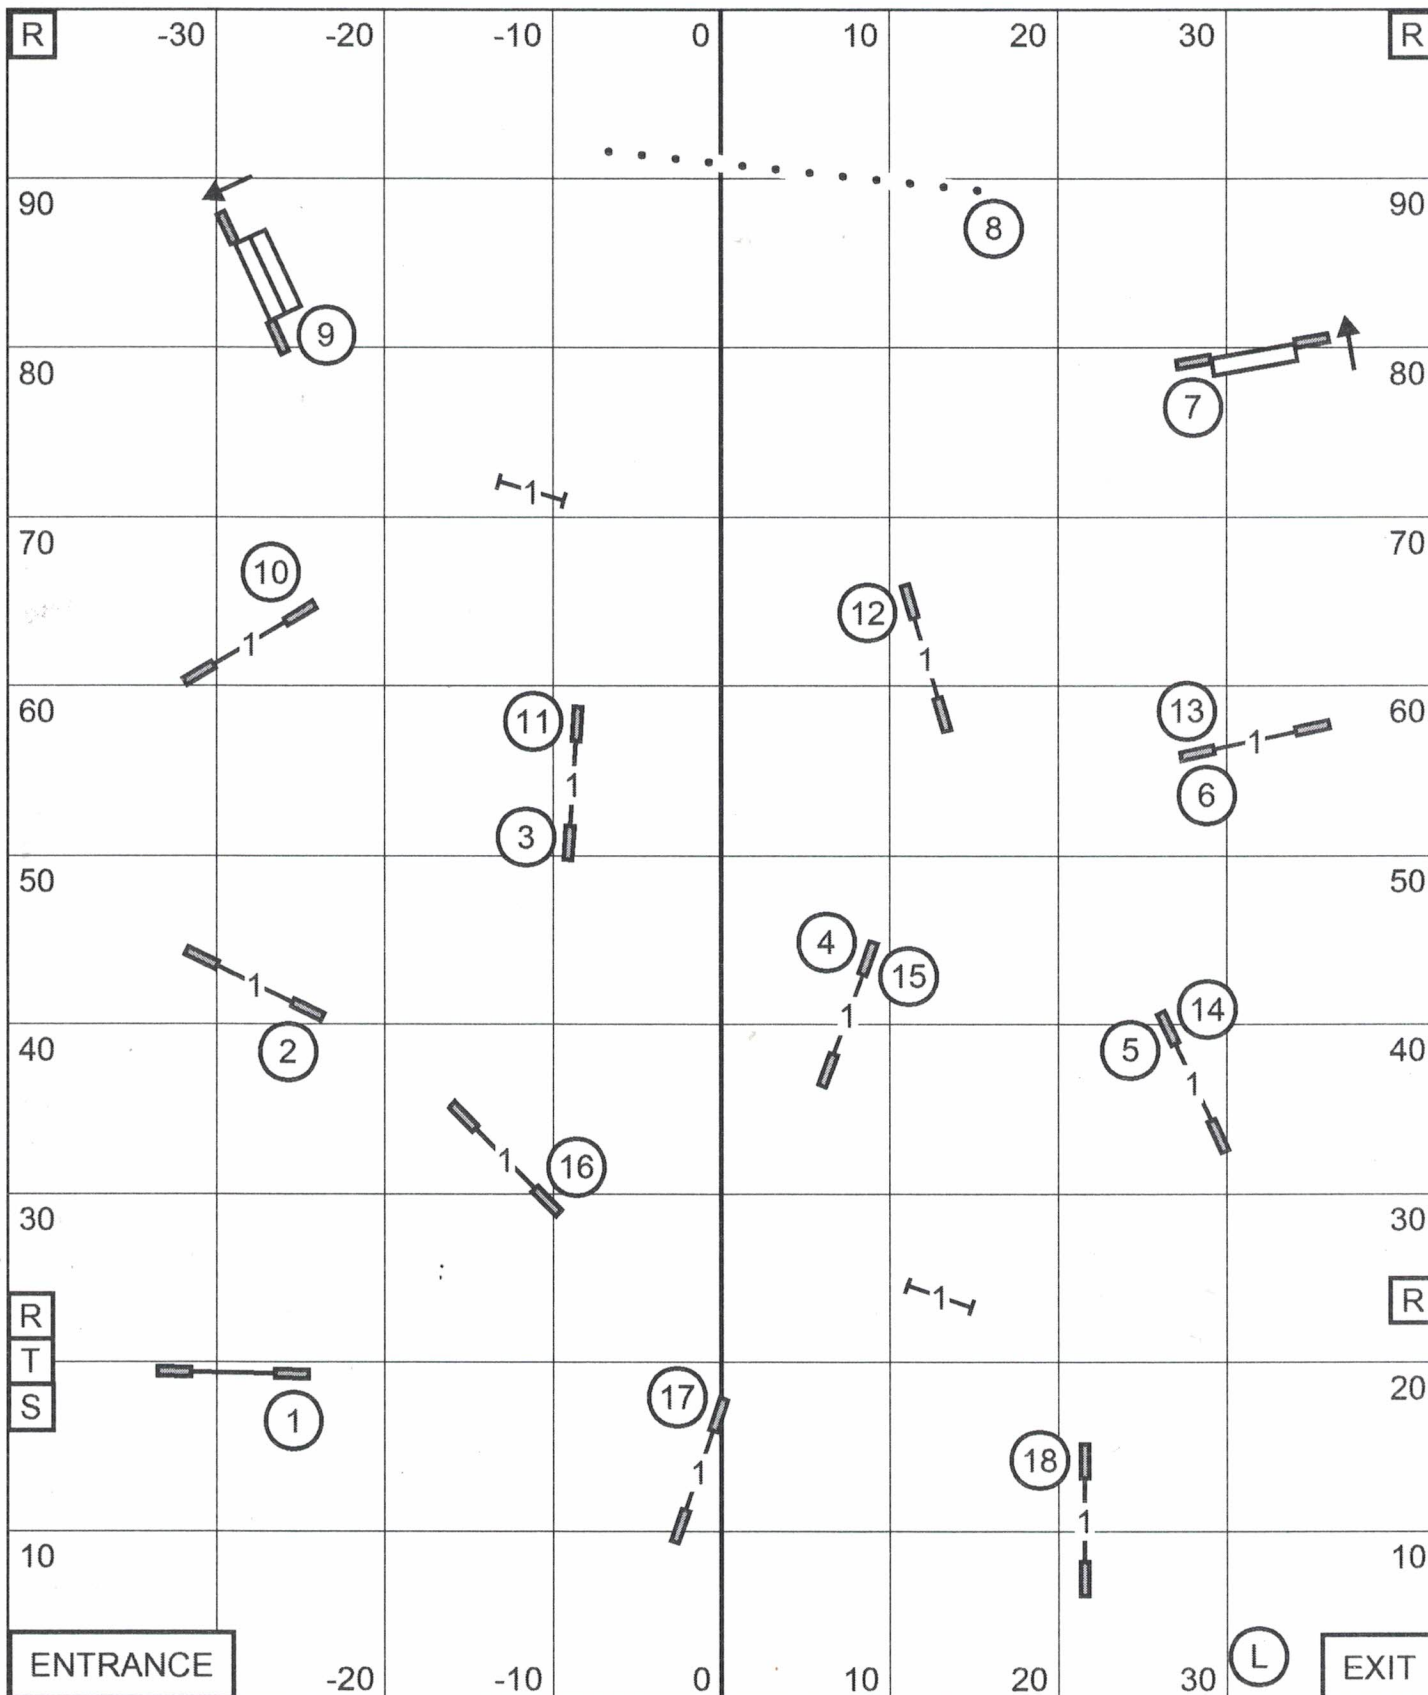

CLOVIS PORTALES KENNEL CLUB
MASTER / EXCELLENT JWW
September 15, 2023
Judge - Karen Wlodarski