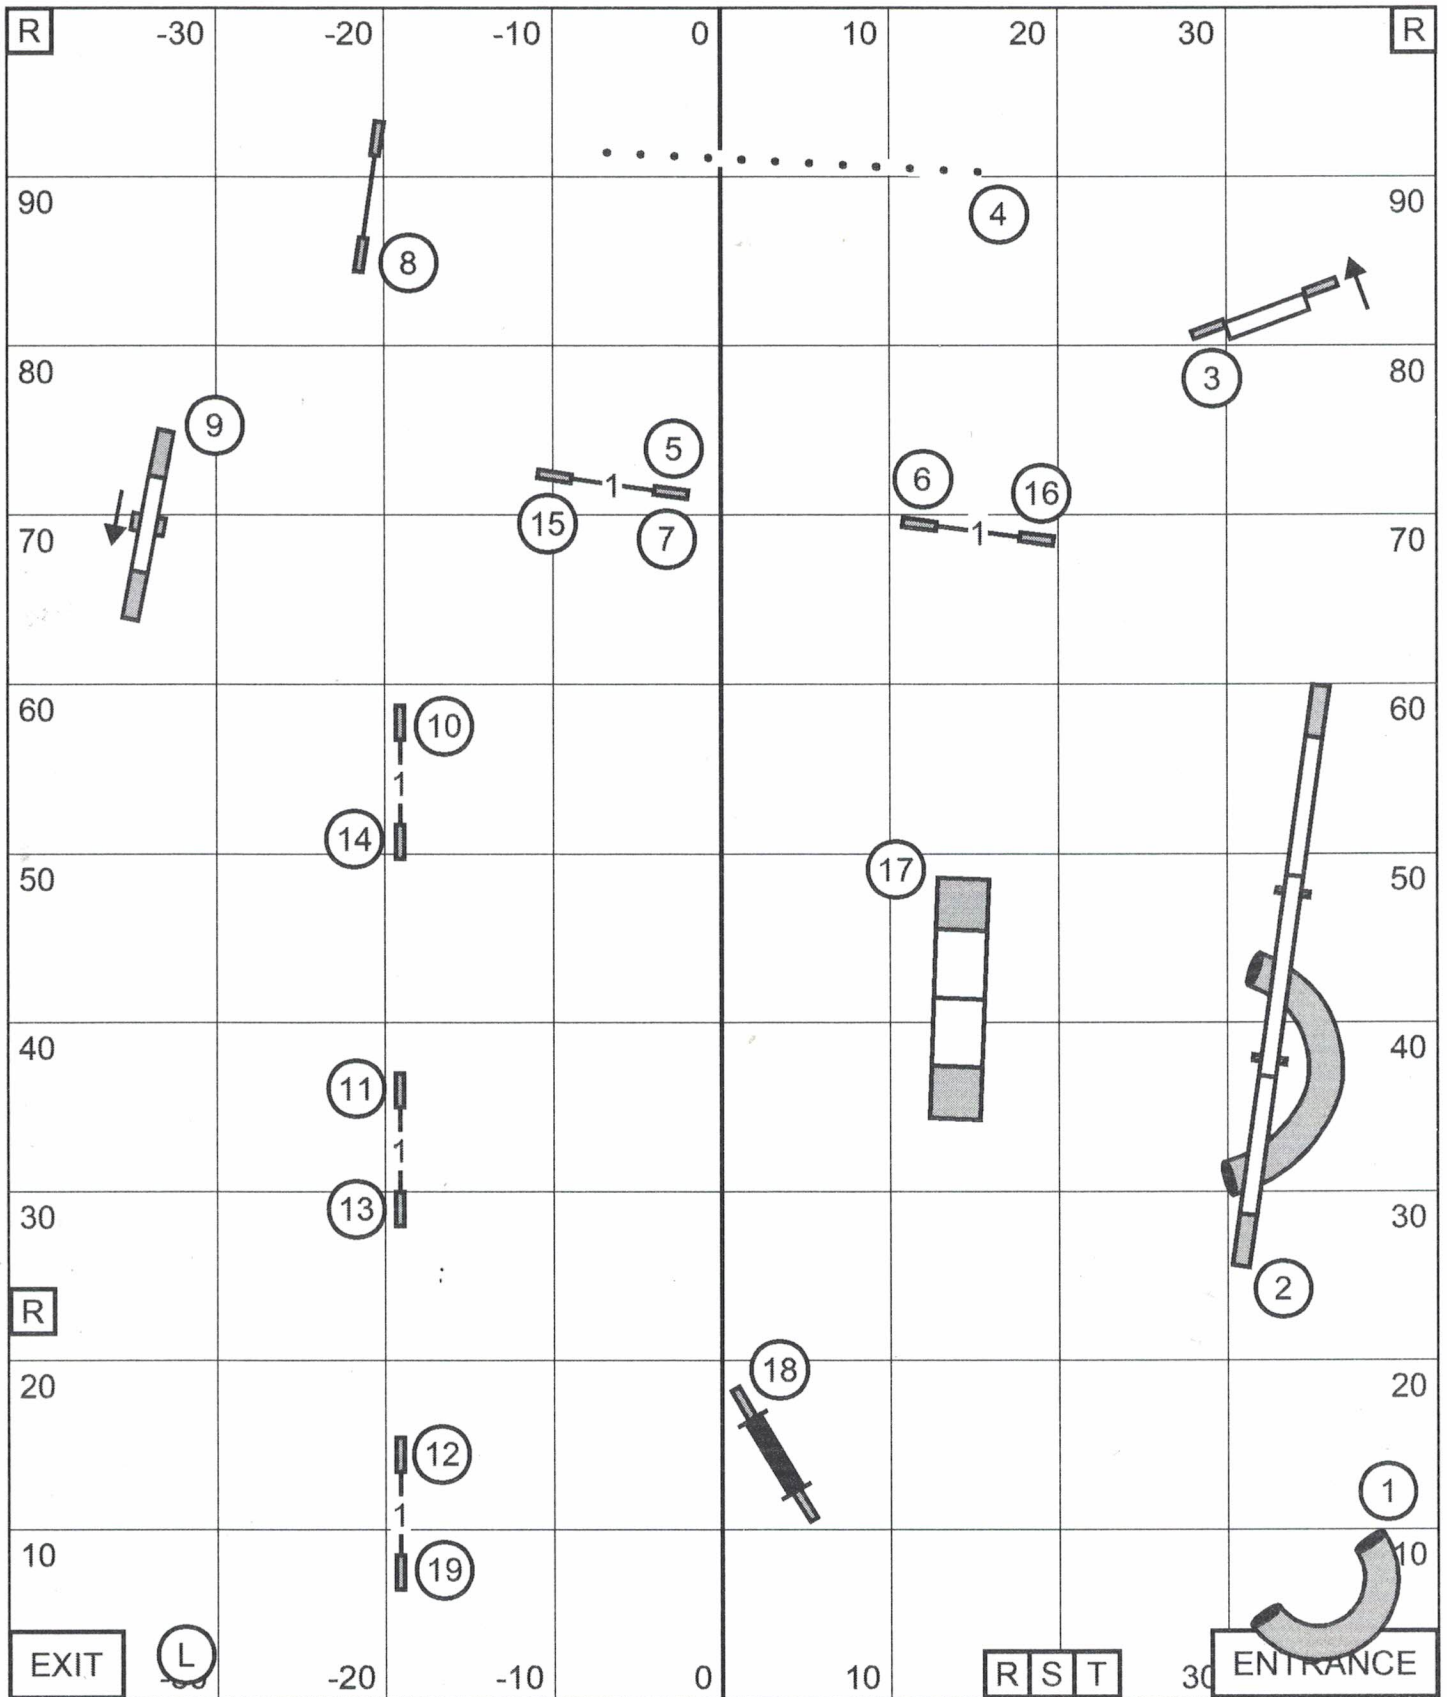

CLOVIS PORTALES KENNEL CLUB  
 F - A - S - T  
 September 15, 2023  
 Judge - Karen Wlodarski

Send Bonus:  
 EXC / MAS (---) - 4-5A-6  
 OPEN (—) - 4-5A or 5B-6  
 NOVICE (-----) - 4-5A or 5B-6

CLOVIS PORTALES KENNEL CLUB  
 PREMIER STANDARD  
 September 15, 2023  
 Judge - Karen Wlodarski