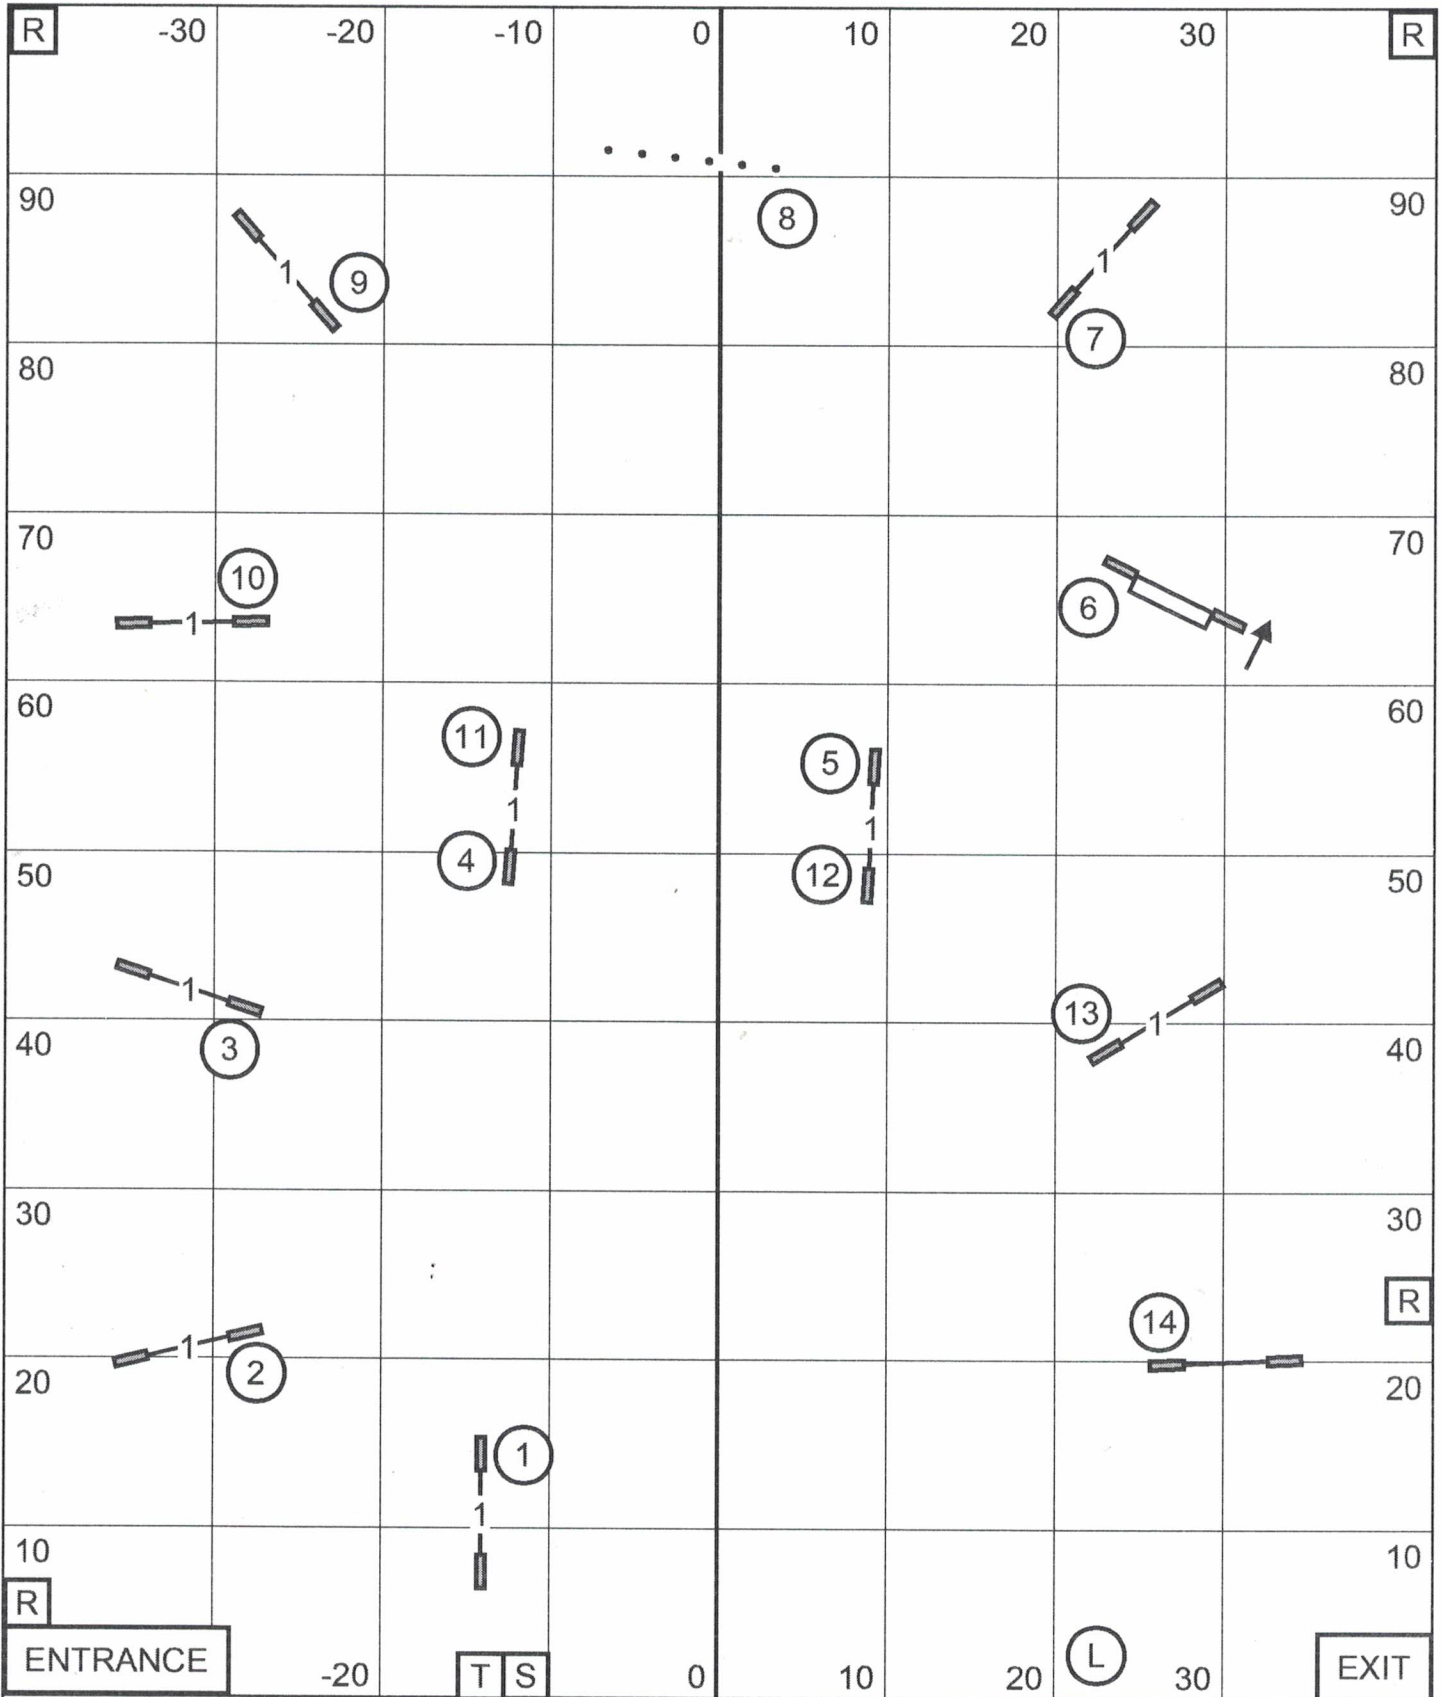

CLOVIS PORTALES KENNEL CLUB
NOVICE JWW
September 15, 2023
Judge - Karen Wlodarski