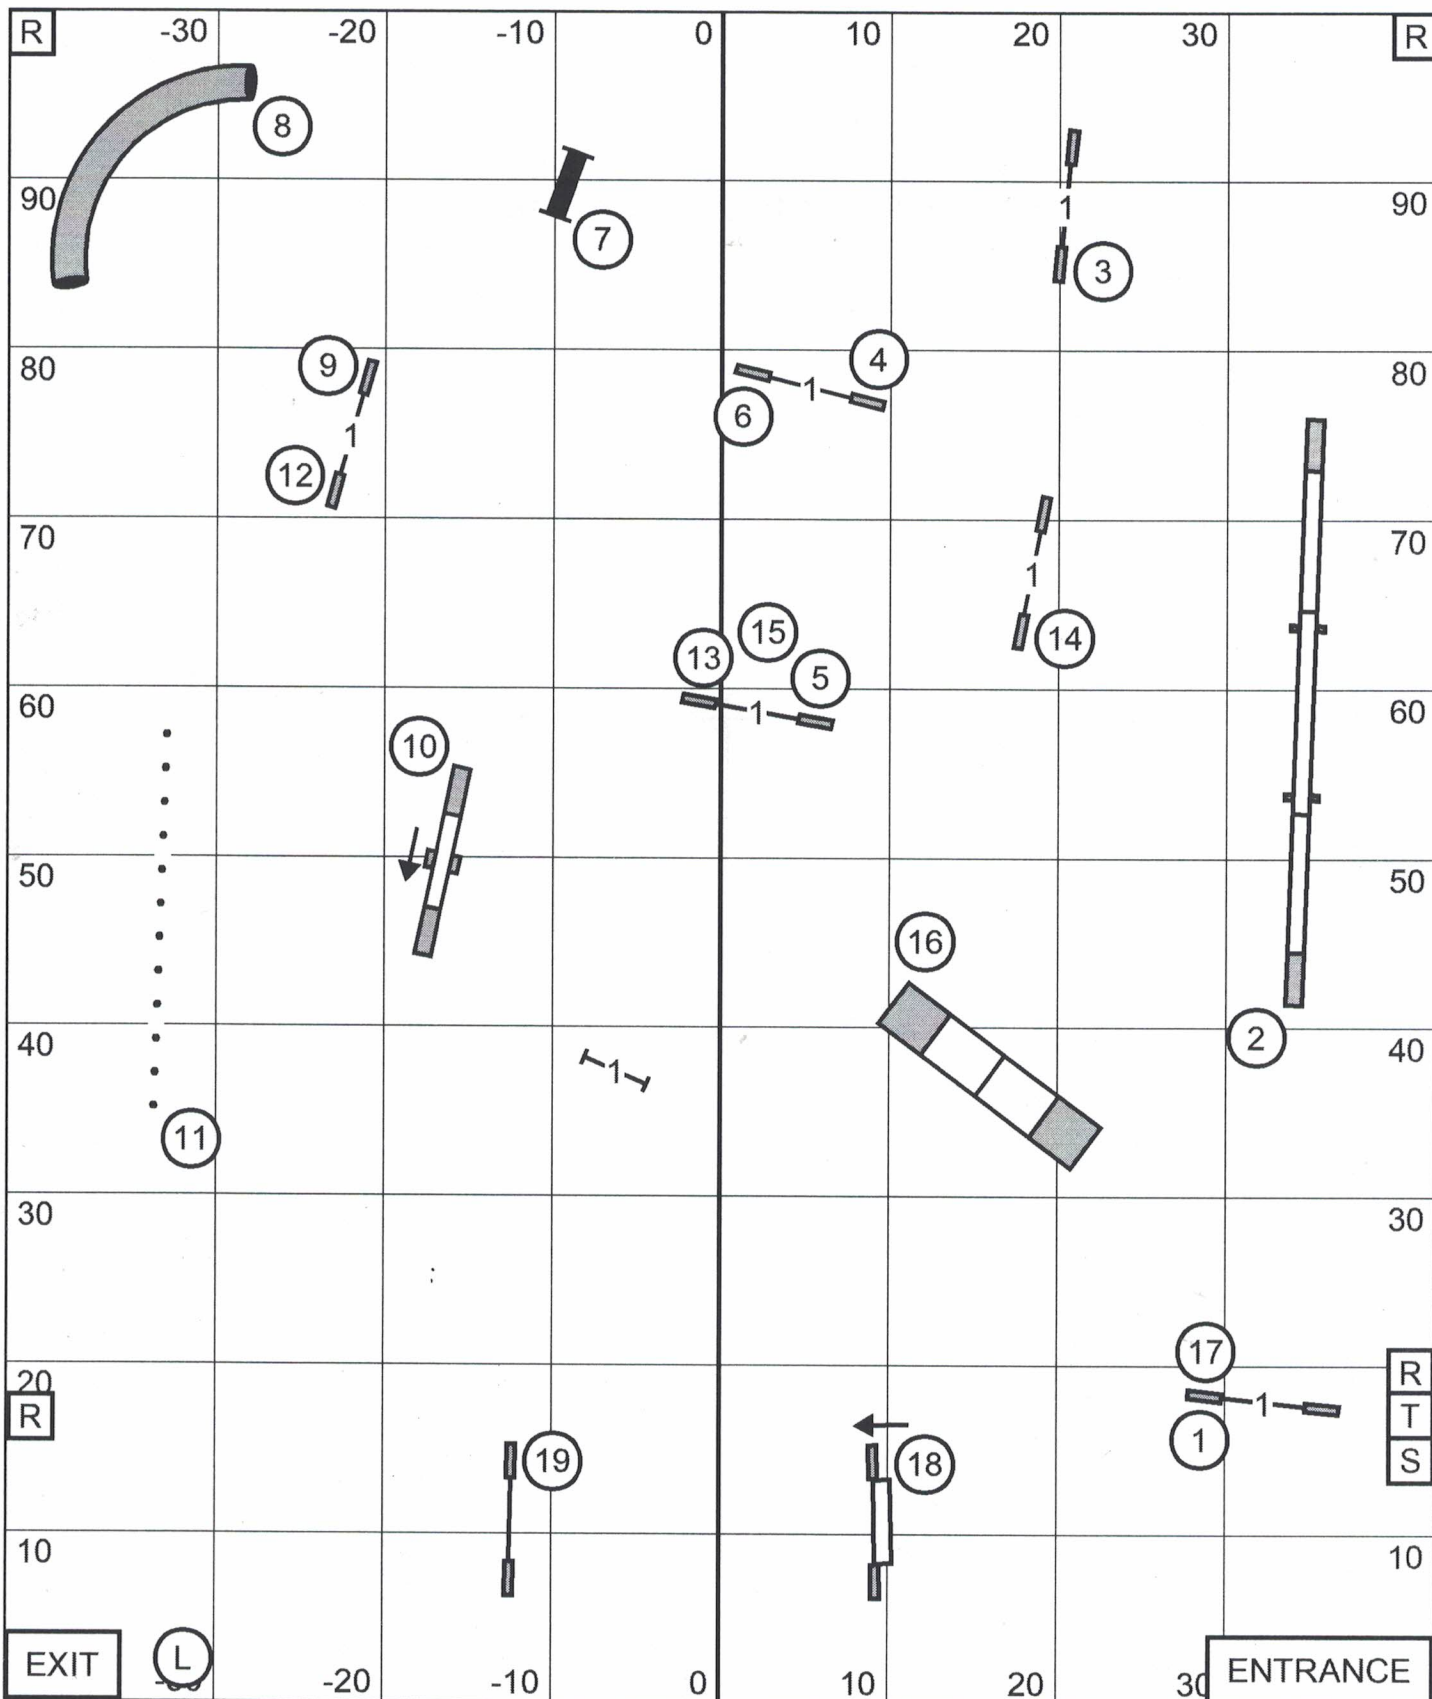

CLOVIS PORTALES KENNEL CLUB
 F - A - S - T
 September 16, 2023
 Judge - Karen Wlodarski

Send Bonus:
 EXC / MAS (---) - 6-4A-5
 OPEN (—) - 4-5 or 6-4A
 NOVICE (-----) - 4-5 or 6-4A

CLOVIS PORTALES KENNEL CLUB
 PREMIER STANDARD
 September 16, 2023
 Judge - Karen Wlodarski