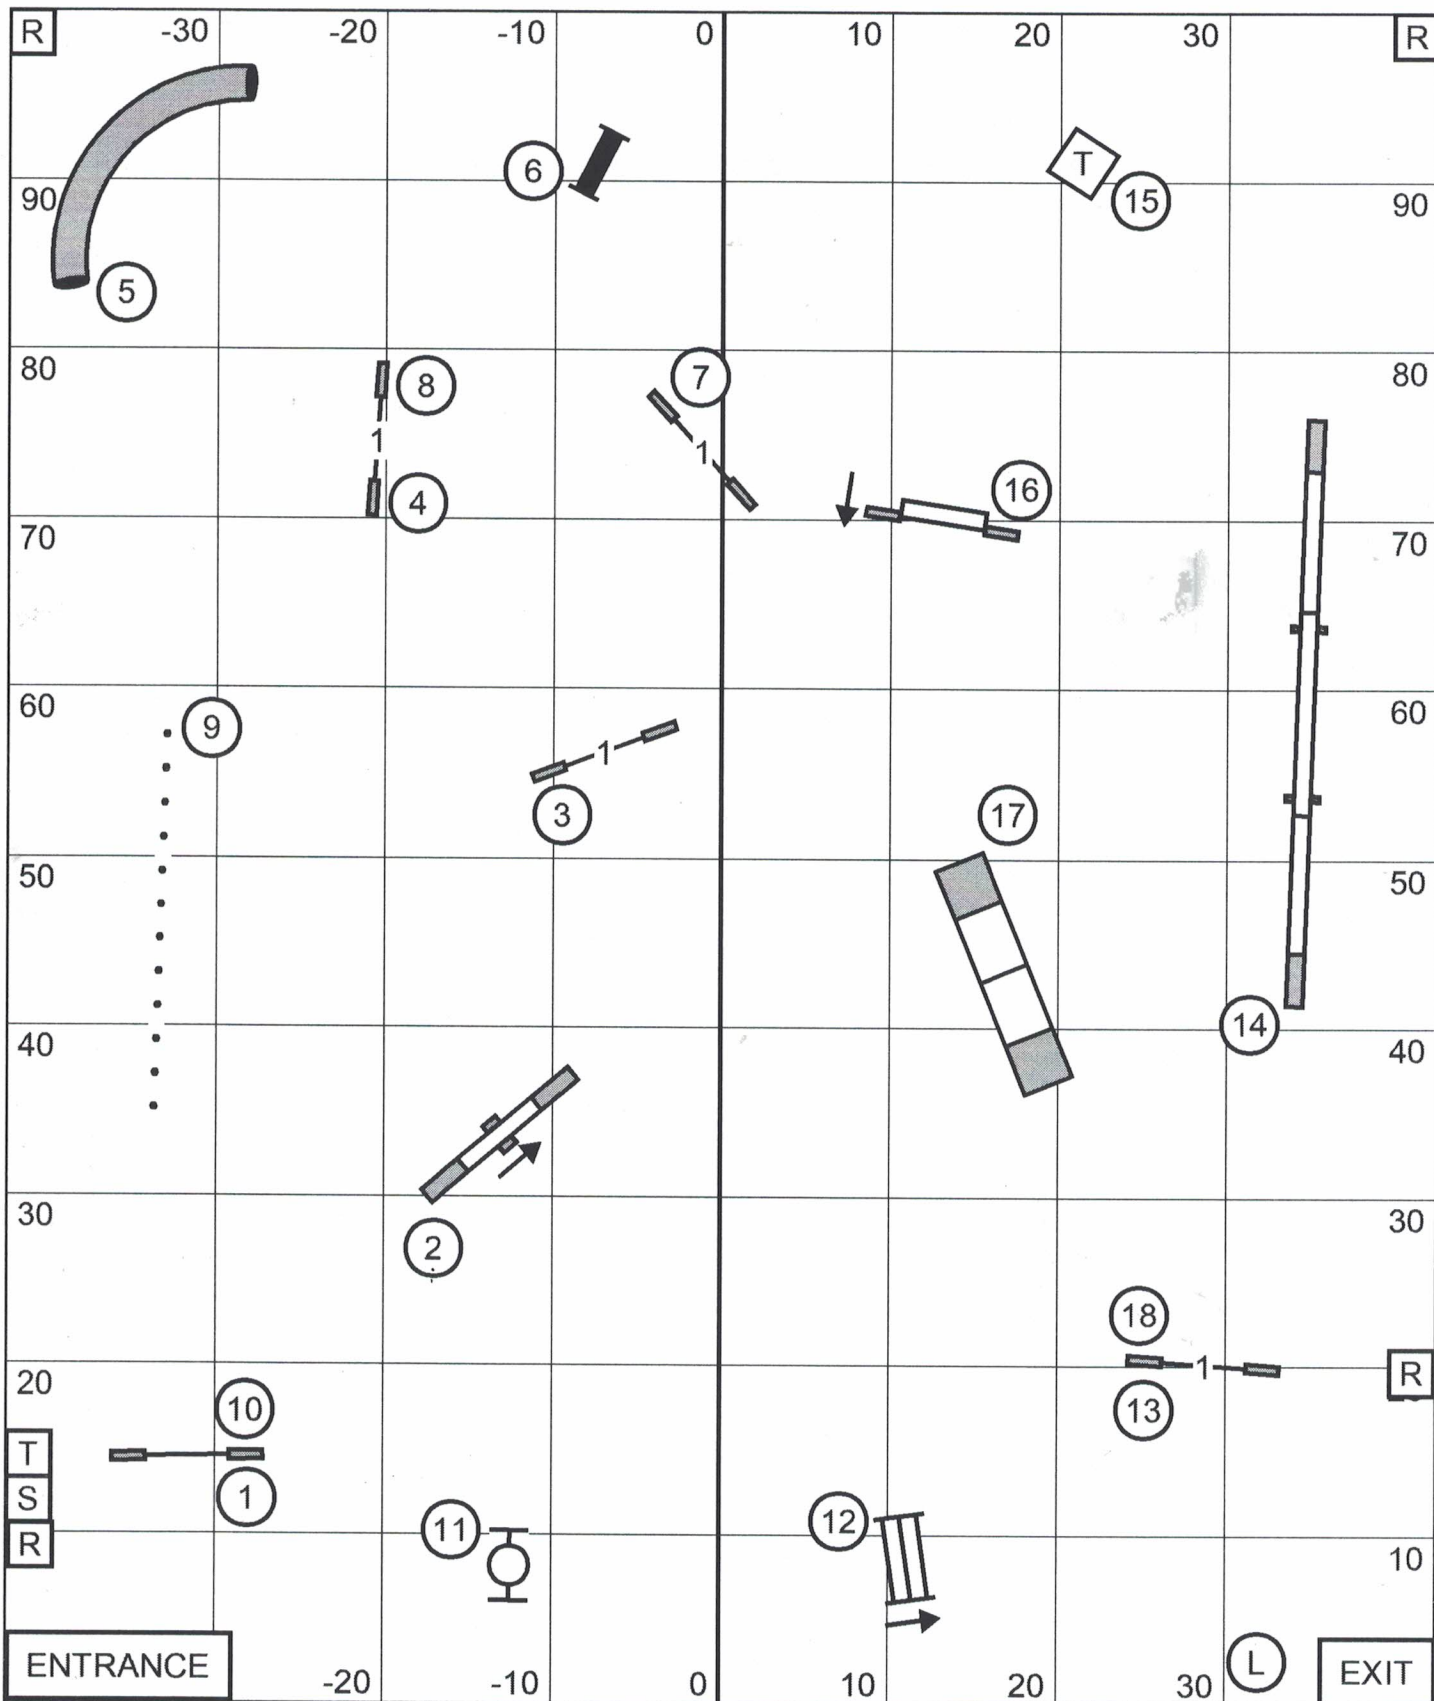

CLOVIS PORTALES KENNEL CLUB
OPEN STANDARD
September 16, 2023
Judge - Karen Wlodarski