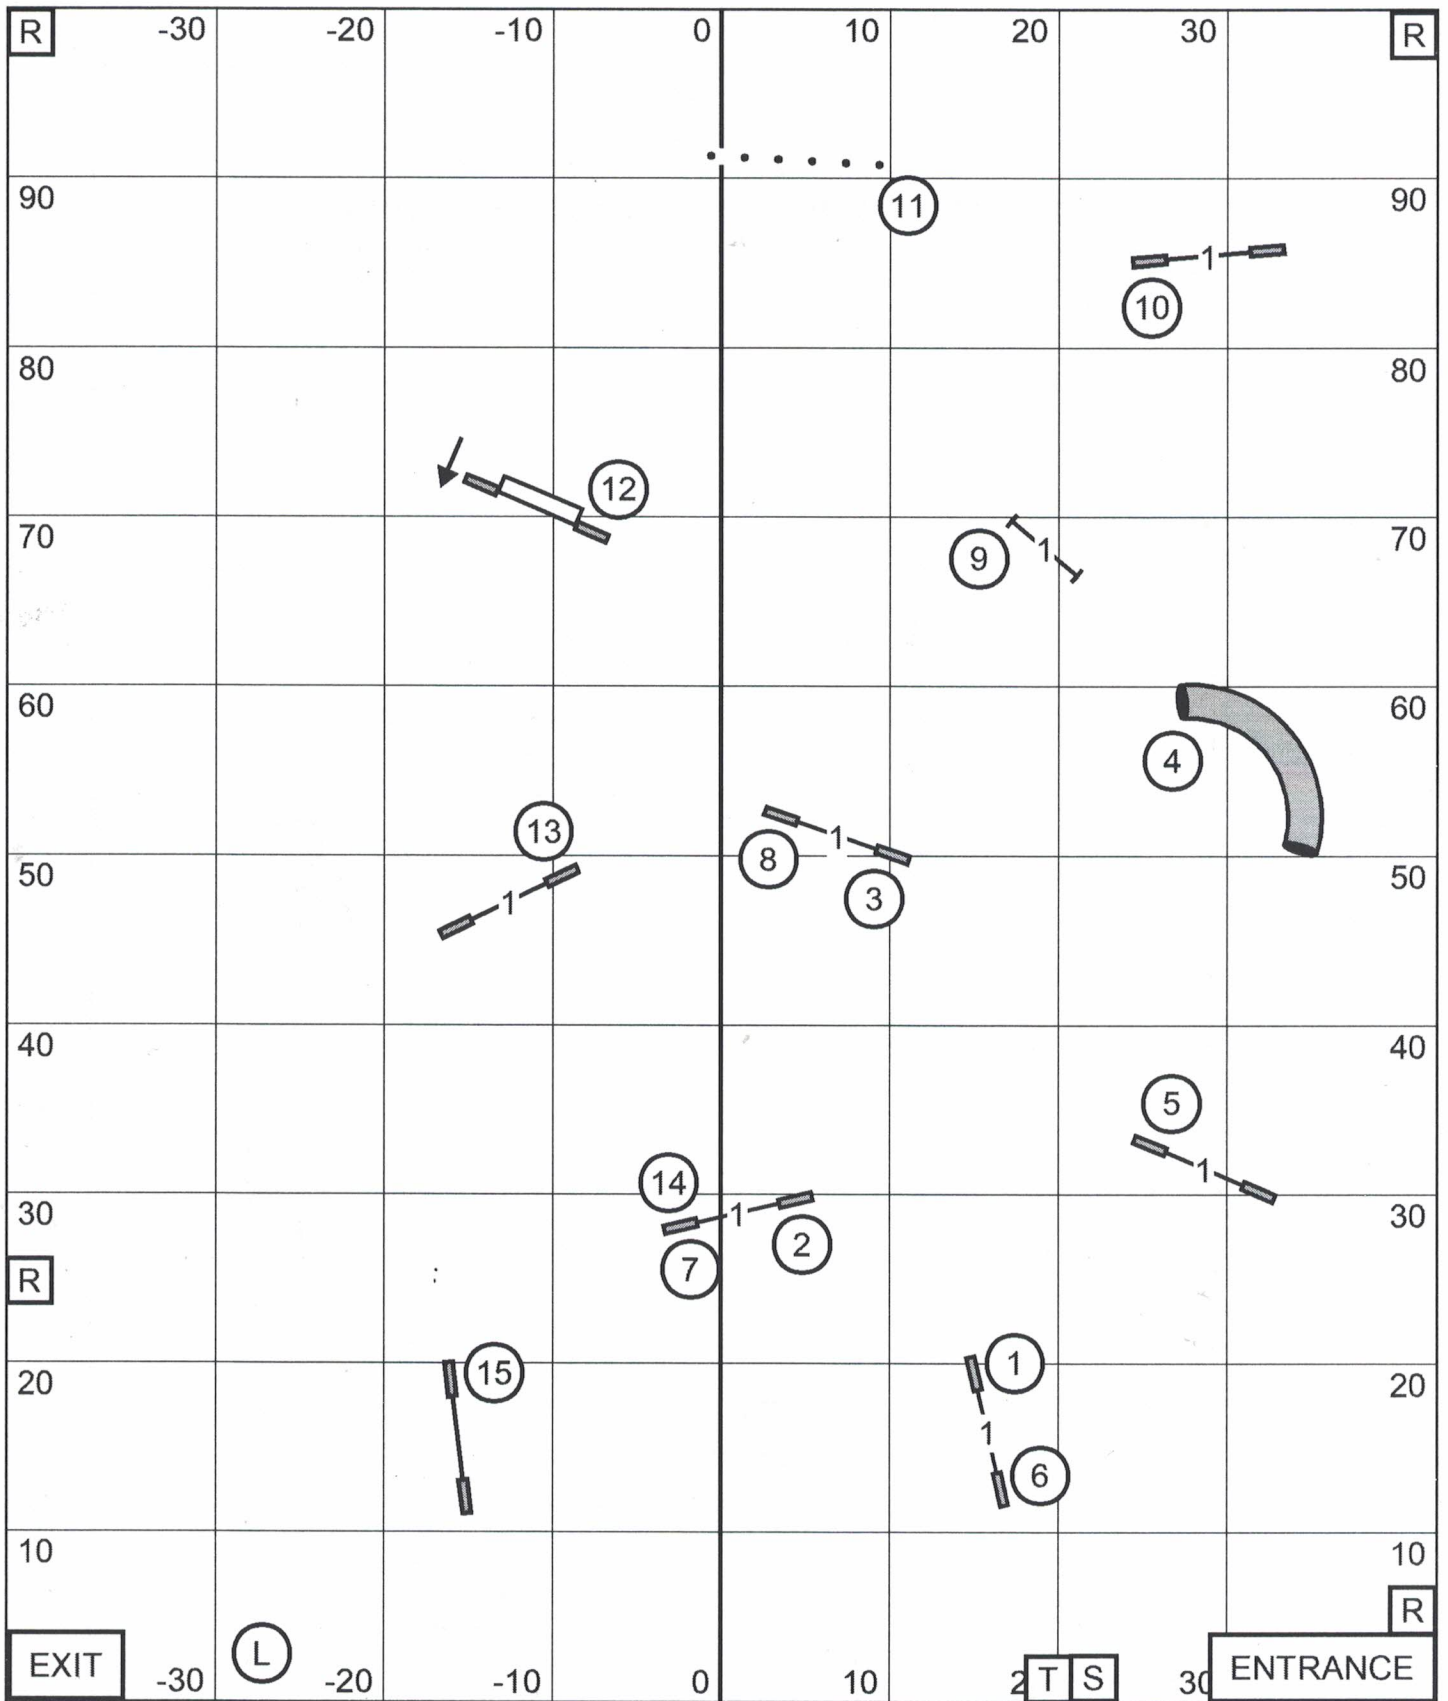

CLOVIS PORTALES KENNEL CLUB
NOVICE JWW
September 16, 2023
Judge - Karen Wlodarski