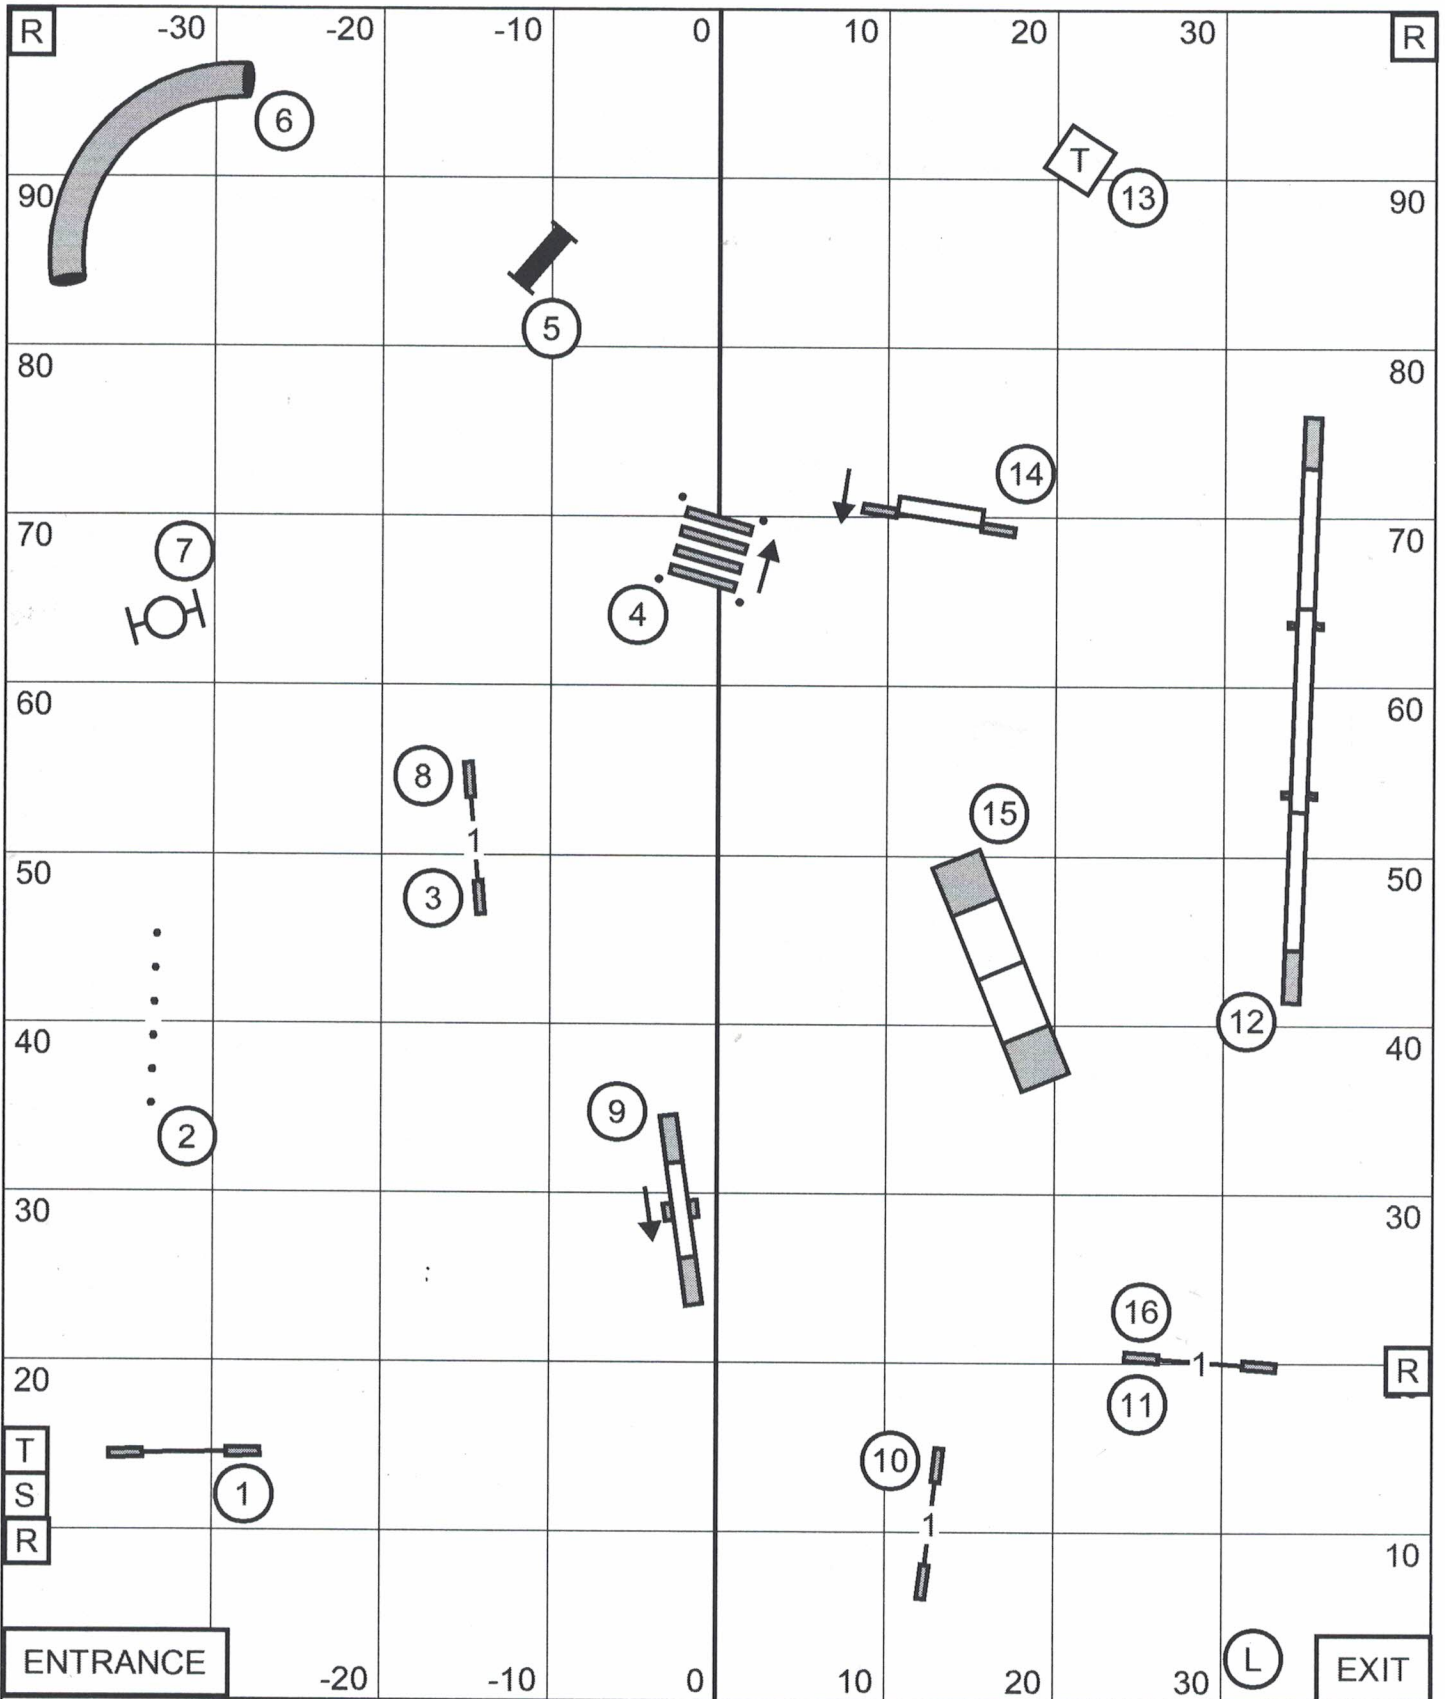

CLOVIS PORTALES KENNEL CLUB
NOVICE STANDARD
September 16, 2023
Judge - Karen Wlodarski