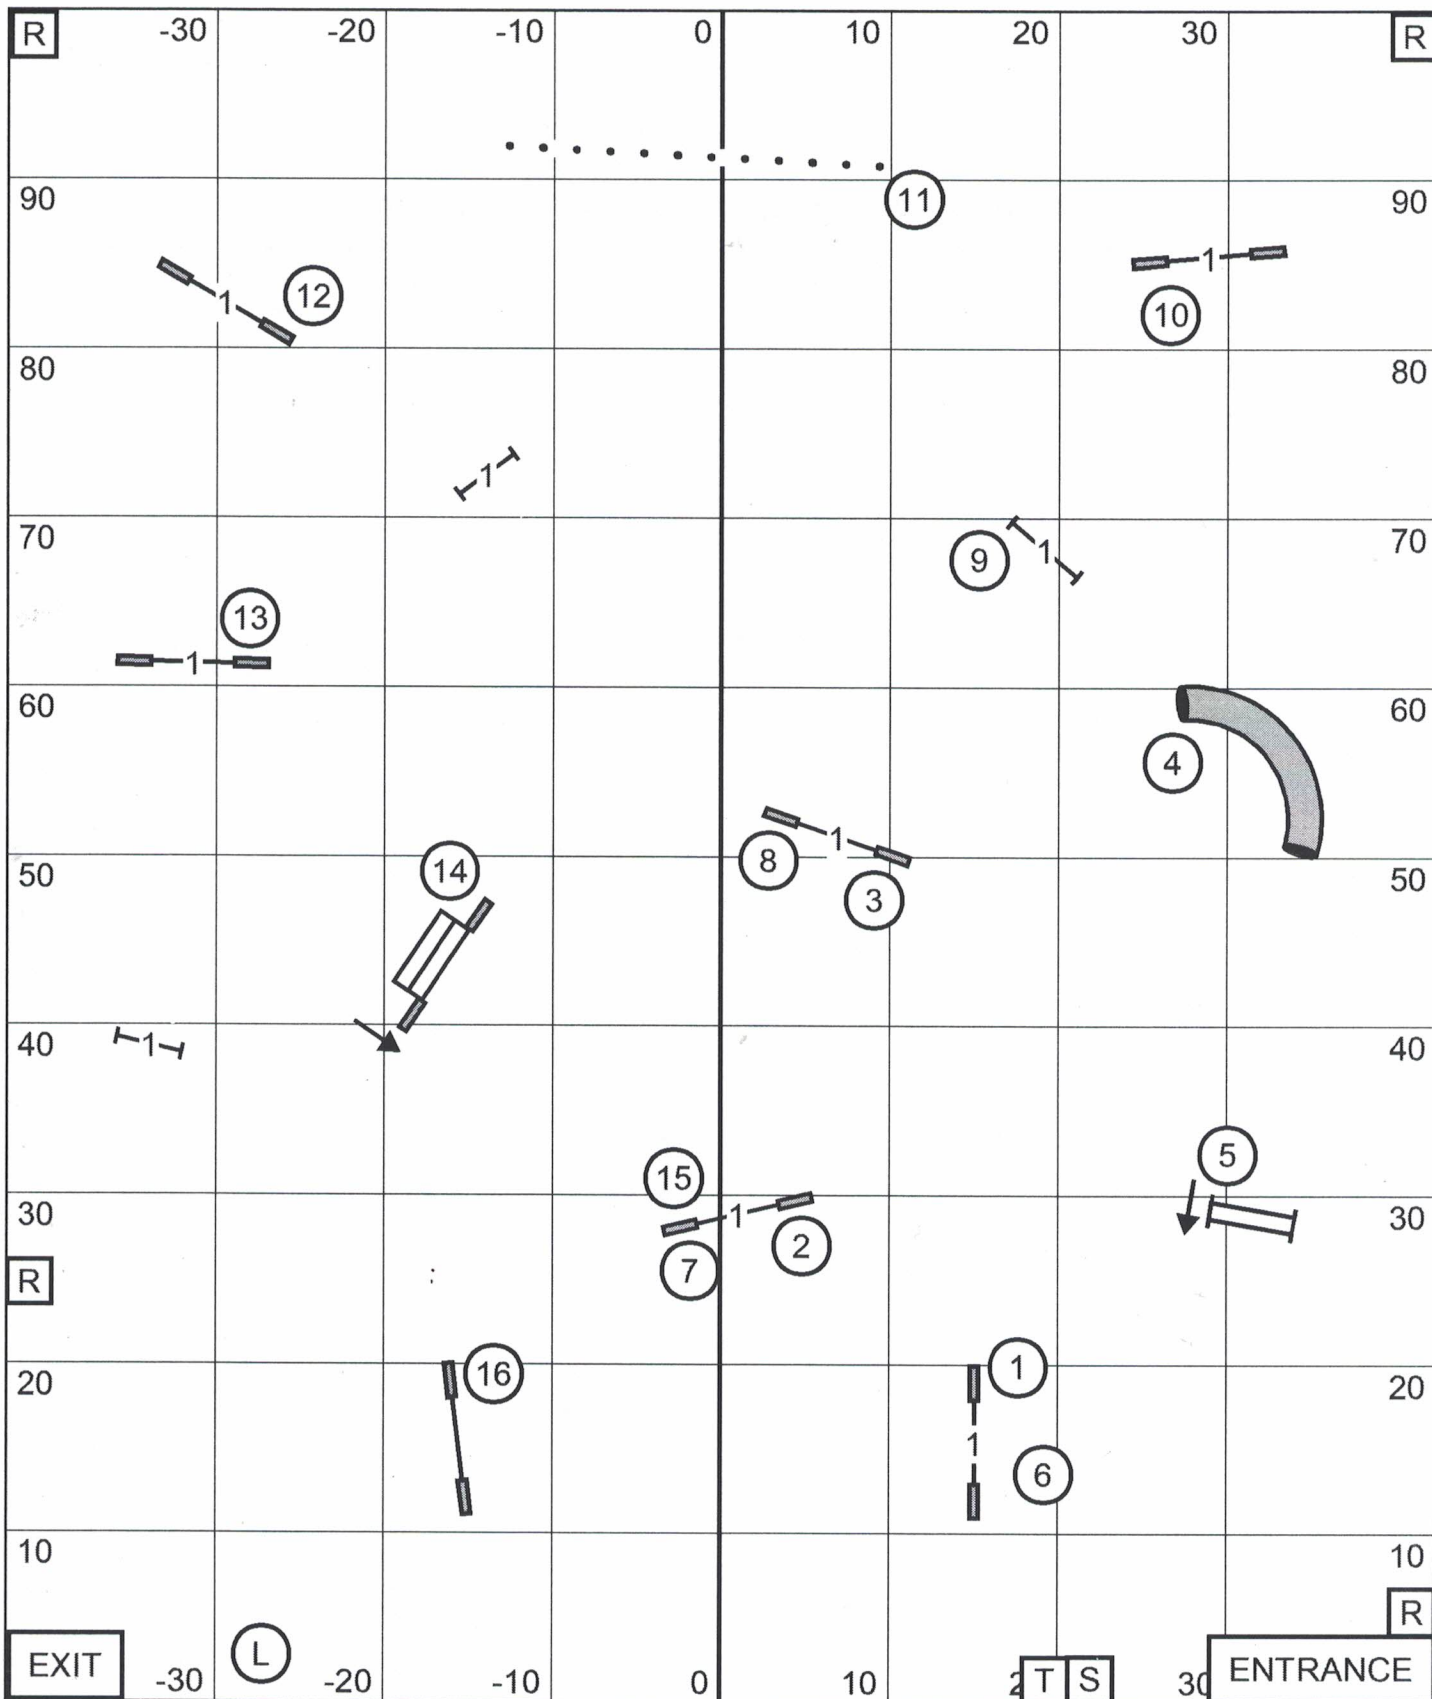

CLOVIS PORTALES KENNEL CLUB
OPEN JWW
September 16, 2023
Judge - Karen Wlodarski