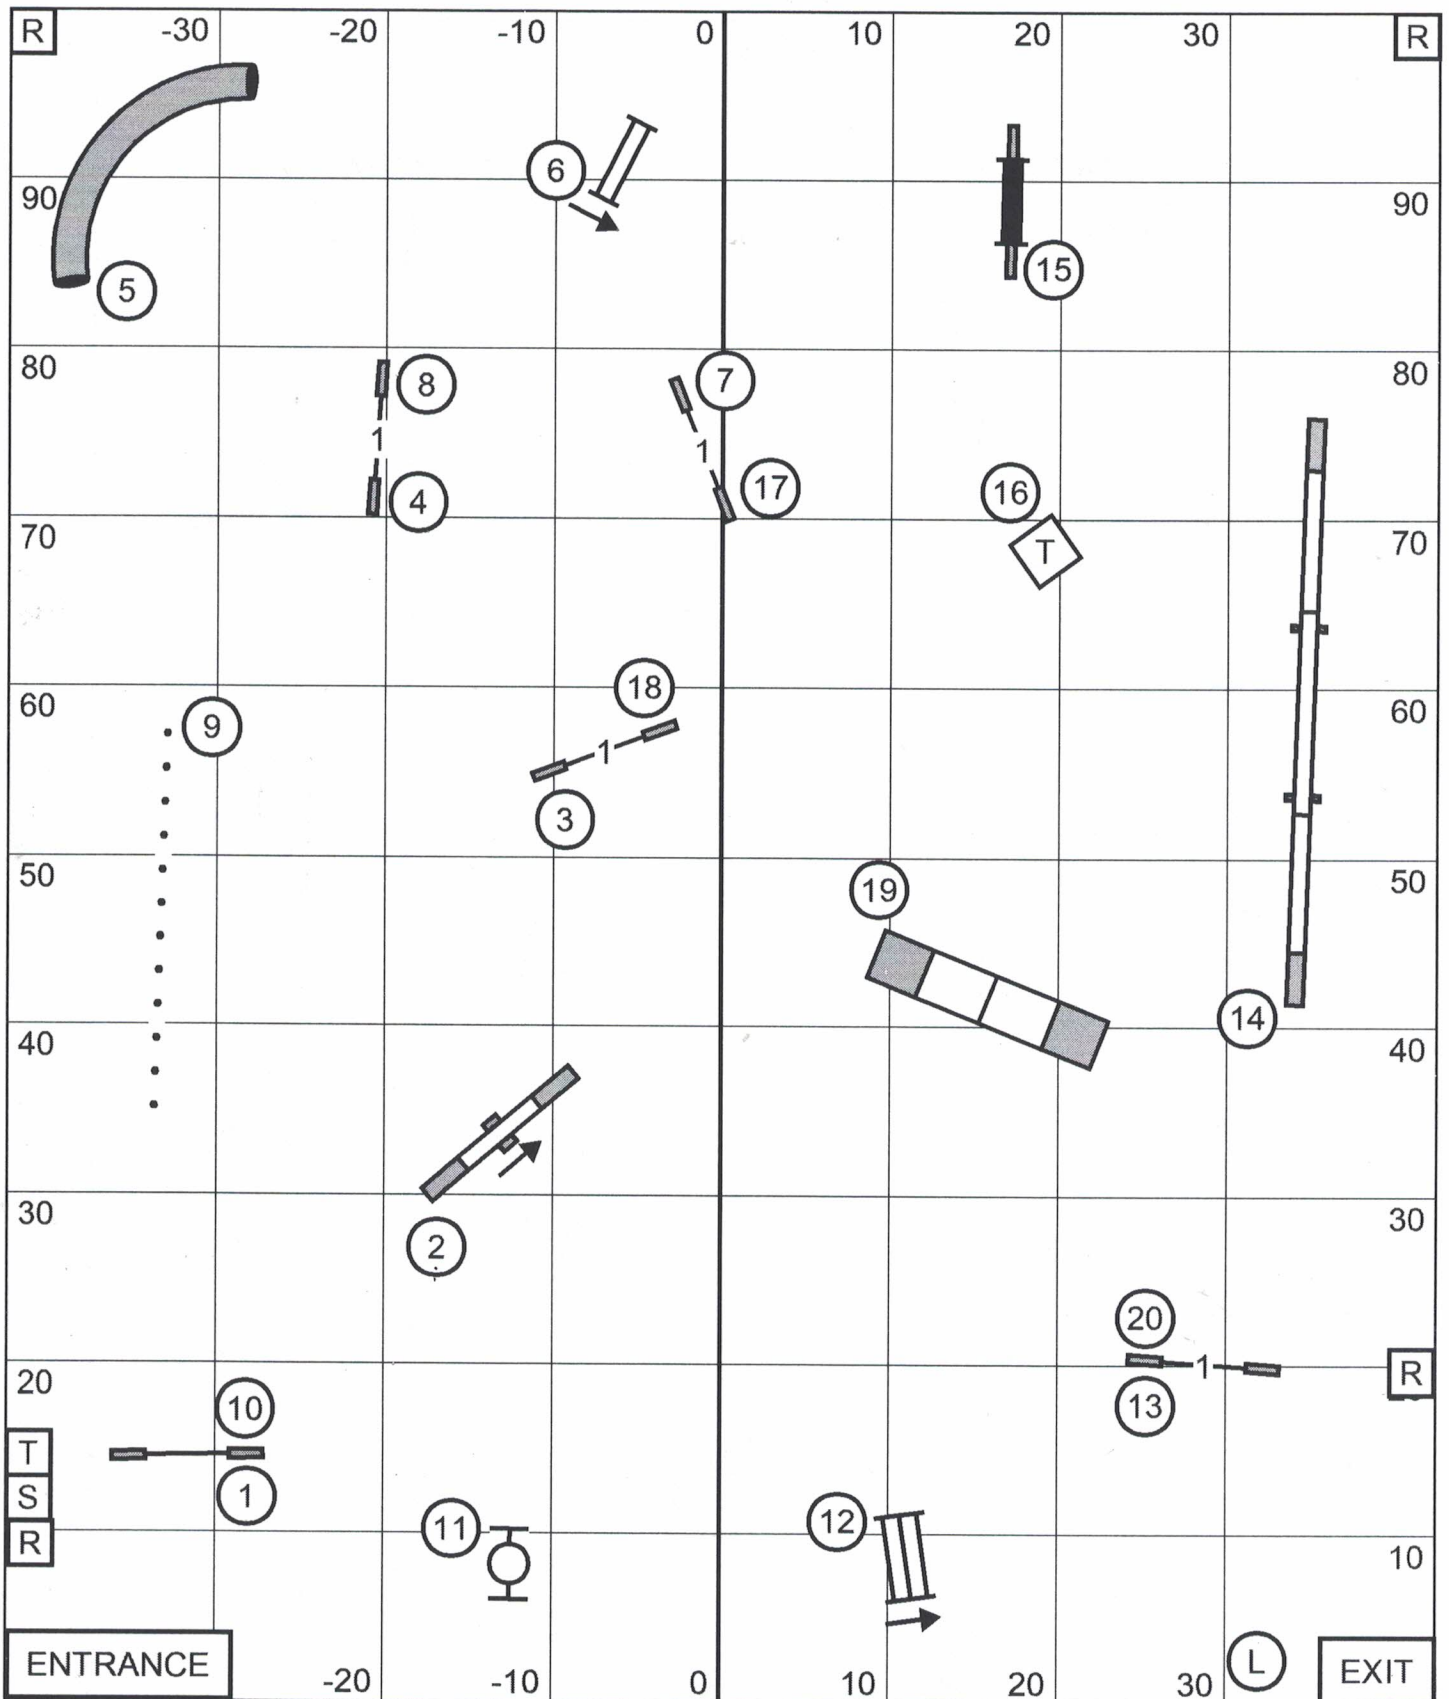

CLOVIS PORTALES KENNEL CLUB
 F - A - S - T
 September 16, 2023
 Judge - Karen Wlodarski

Send Bonus:
 EXC / MAS (---) - 6-4A-5
 OPEN (—) - 4-5 or 6-4A
 NOVICE (-----) - 4-5 or 6-4A

CLOVIS PORTALES KENNEL CLUB
 PREMIER STANDARD
 September 16, 2023
 Judge - Karen Wlodarski