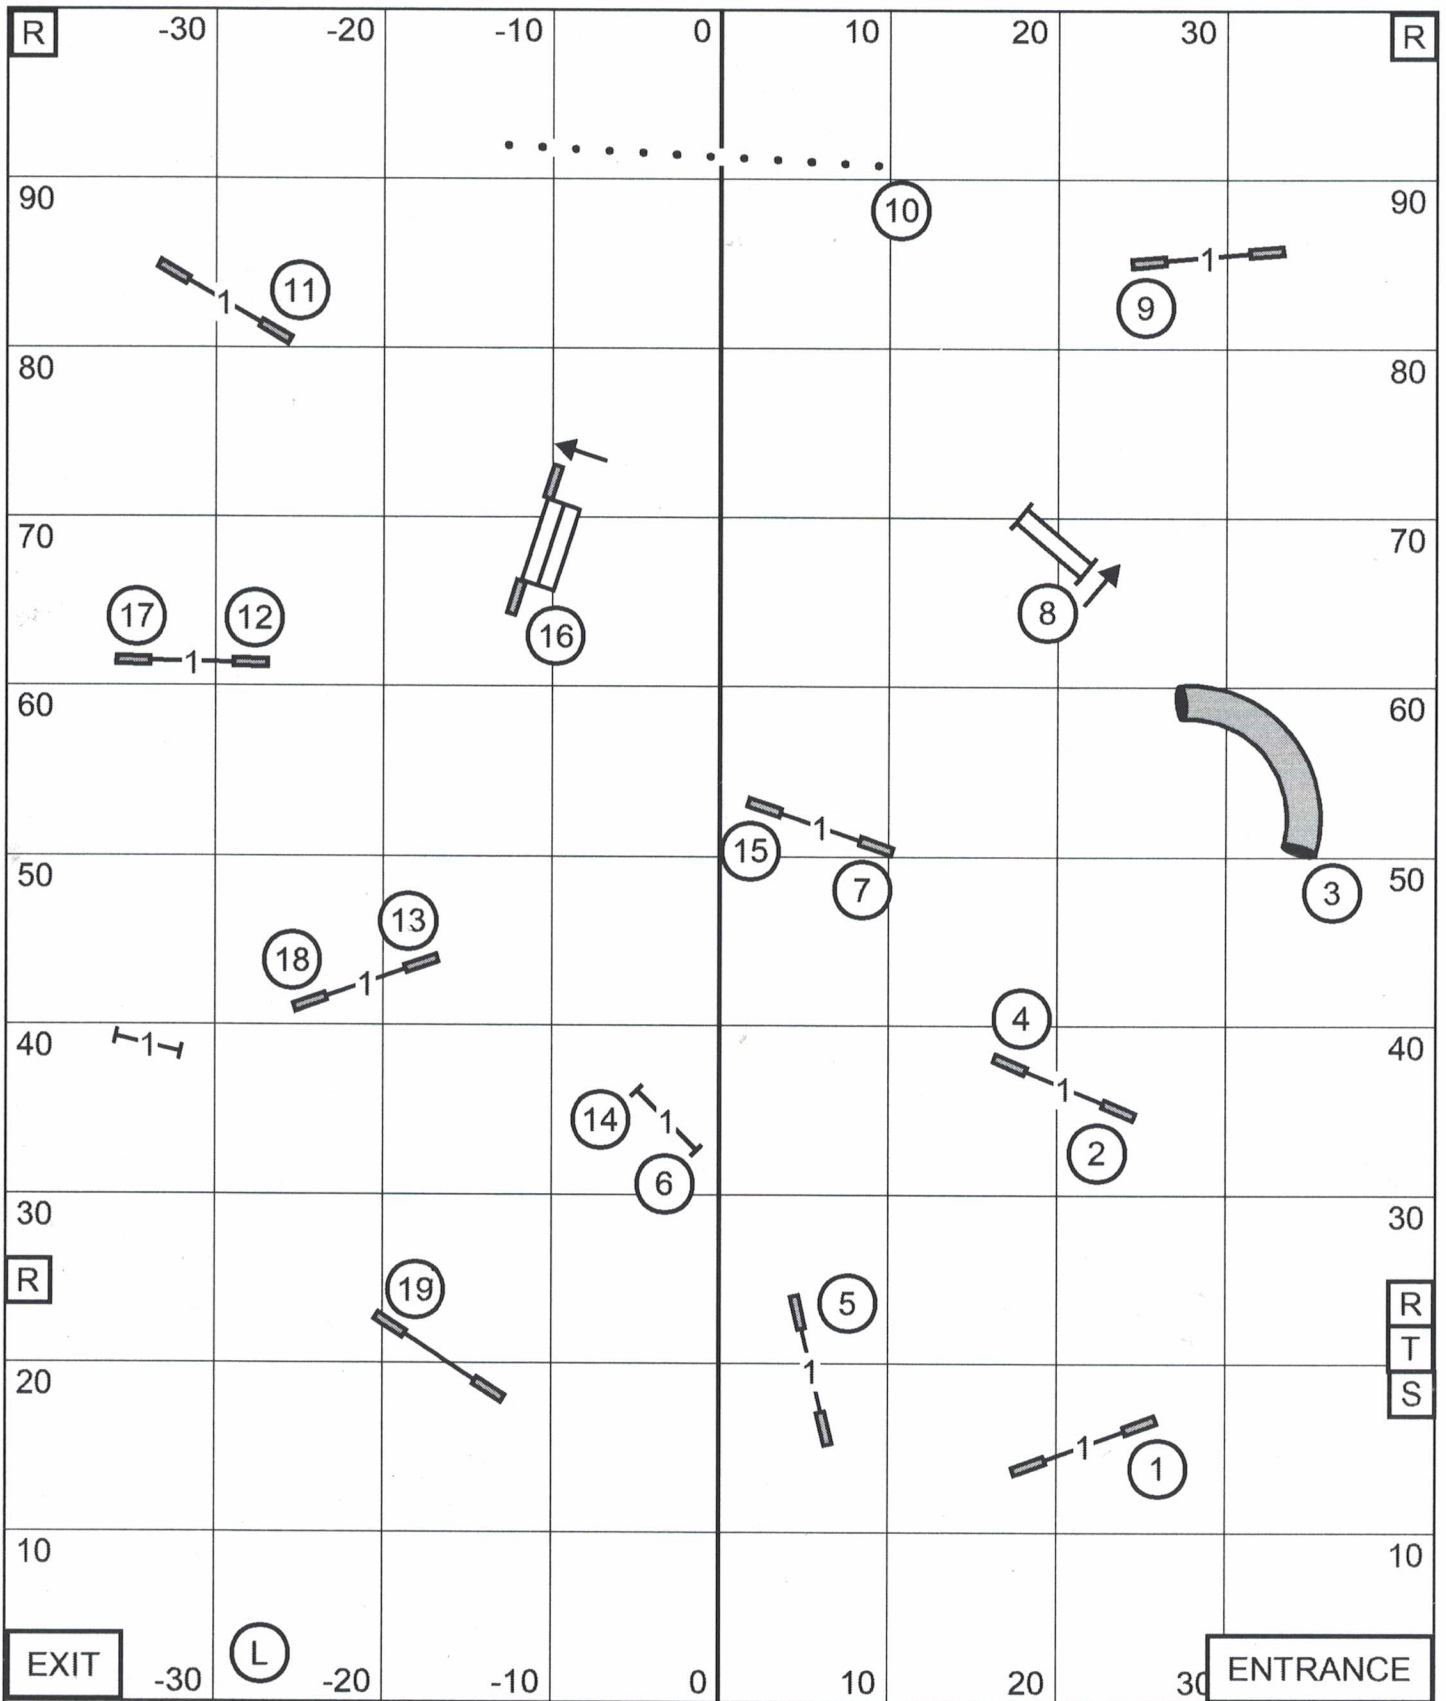

CLOVIS PORTALES KENNEL CLUB
MASTER / EXCELLENT JWW
September 16, 2023
Judge - Karen Wlodarski