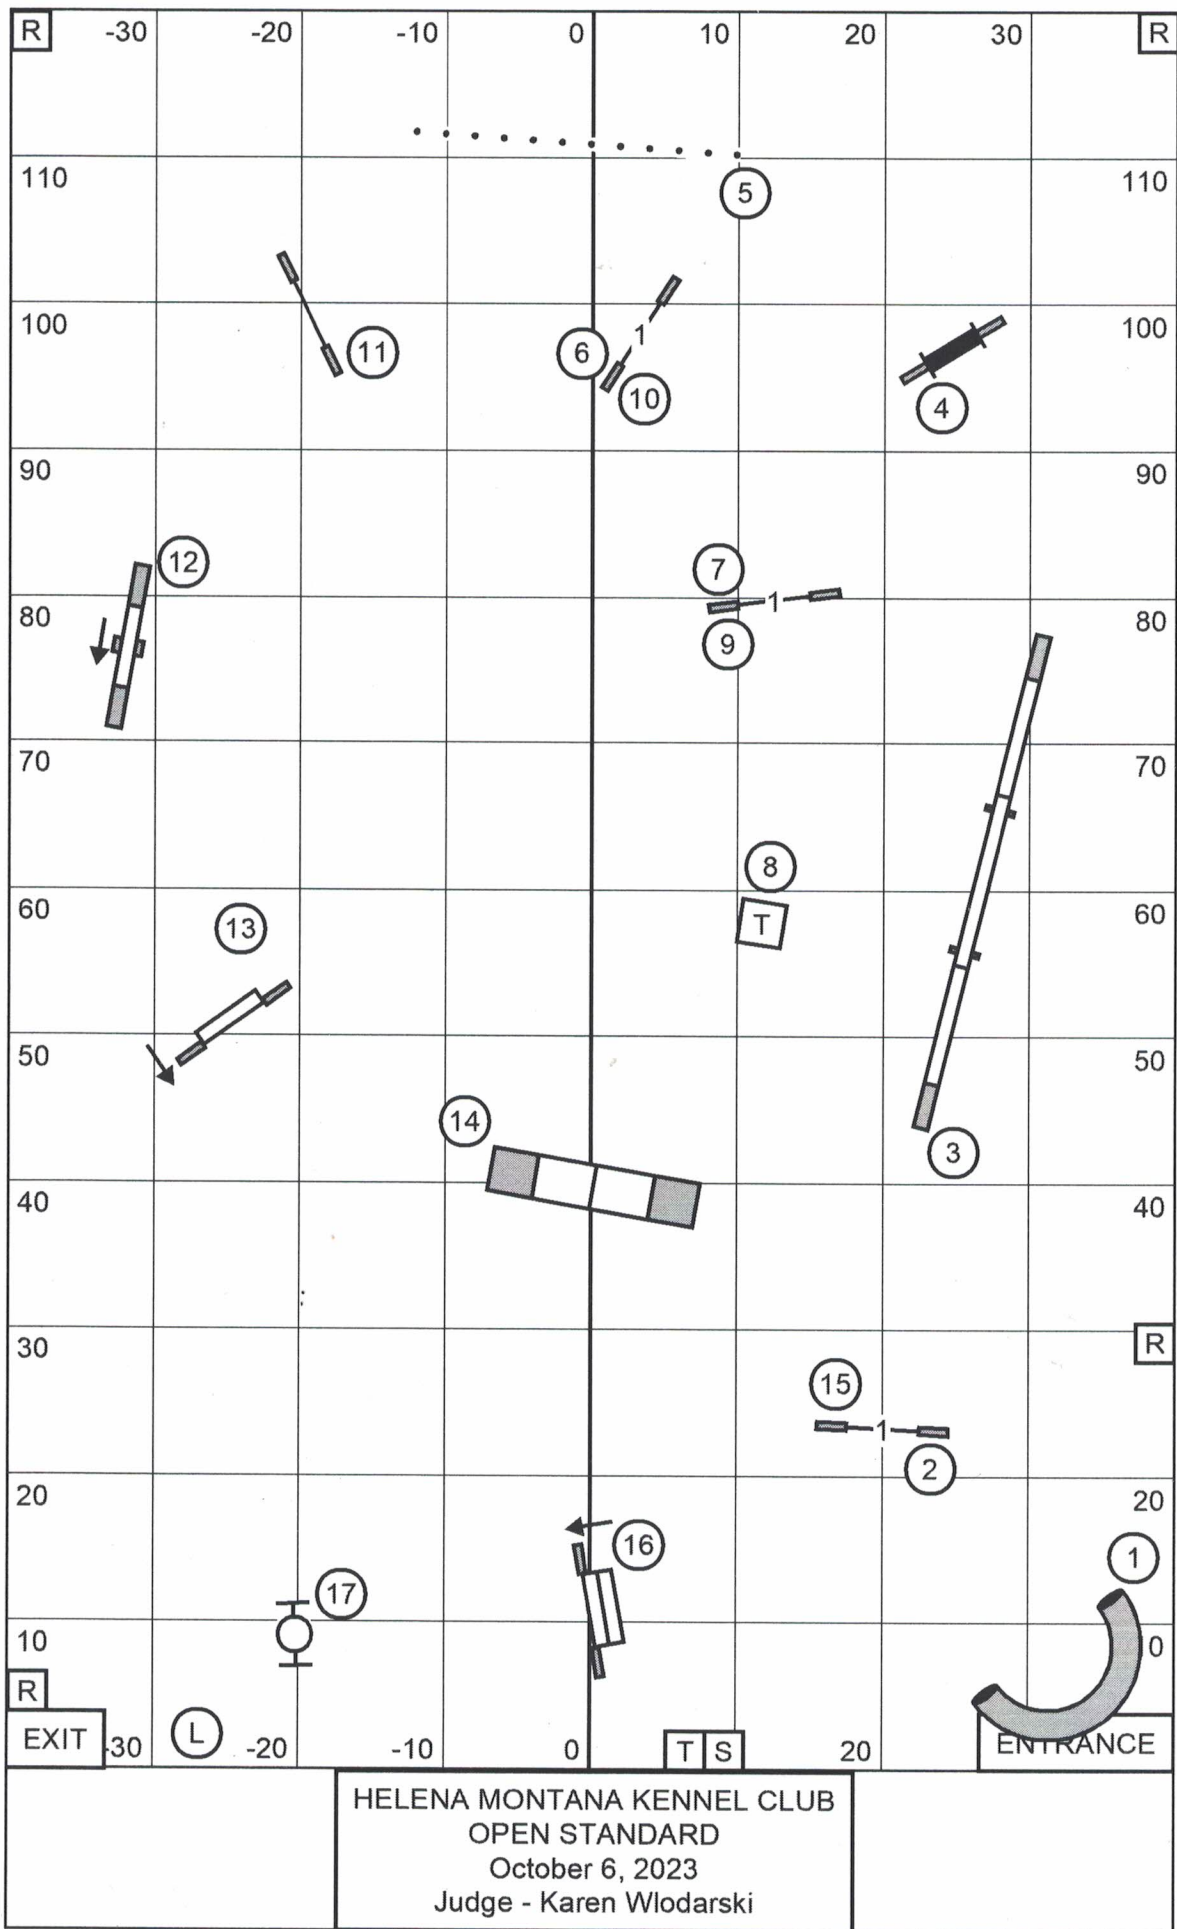

HELENA MONTANA KENNEL CLUB
 TIME 2 BEAT
 October 6, 2023
 Judge - Karen Wlodarski

HELENA MONTANA KENNEL CLUB
 F - A - S - T
 October 6, 2023
 Judge - Karen Wlodarski

Send Bonus:
 EXC / MAS (---) - 4A-5-6
 OPEN (—) - 5-6
 NOVICE (-....) - 5-6