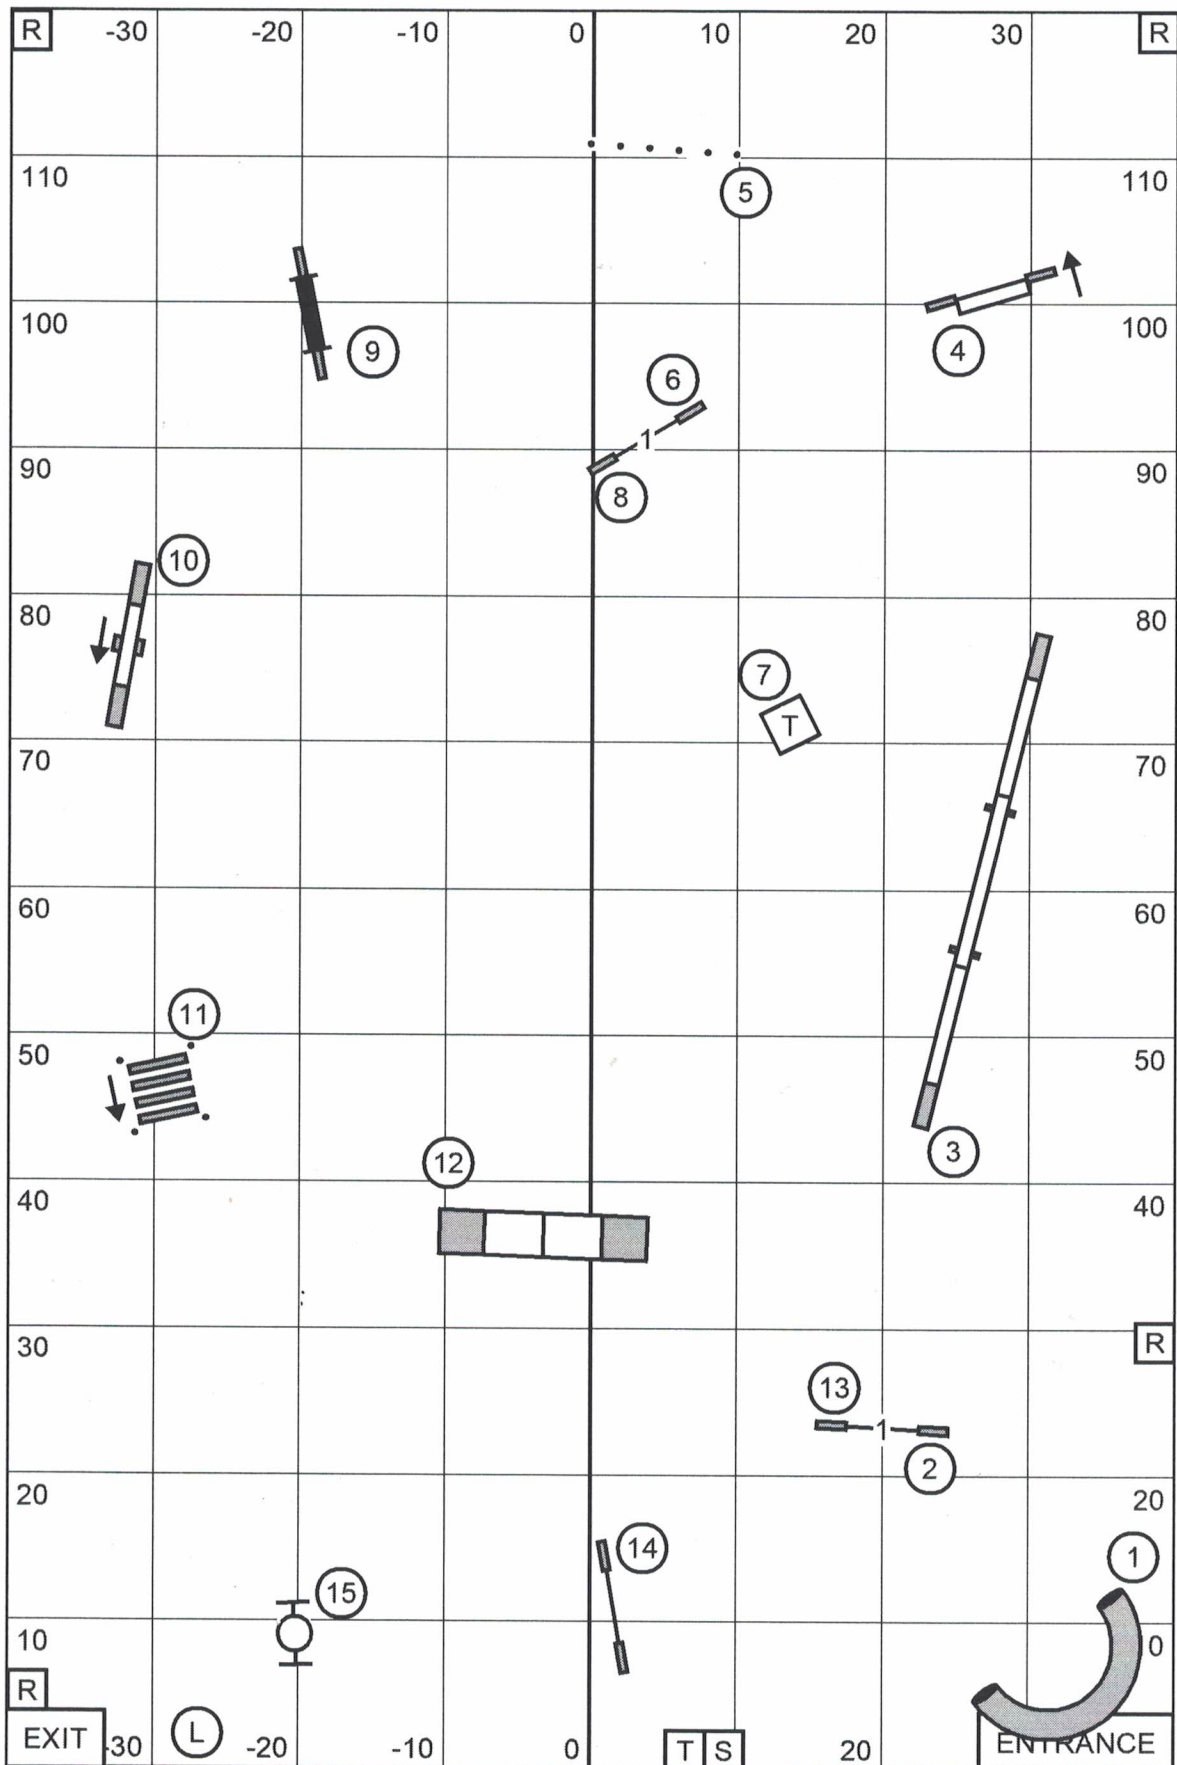

HELENA MONTANA KENNEL CLUB
 TIME 2 BEAT
 October 6, 2023
 Judge - Karen Wlodarski

HELENA MONTANA KENNEL CLUB
 F - A - S - T
 October 6, 2023
 Judge - Karen Wlodarski

Send Bonus:
 EXC / MAS (---) - 4A-5-6
 OPEN (—) - 5-6
 NOVICE (-....) - 5-6

HELENA MONTANA KENNEL CLUB
 NOVICE STANDARD
 October 6, 2023
 Judge - Karen Wlodarski

HELENA MONTANA KENNEL CLUB
 MASTER / EXCELLENT JWW
 October 6, 2023
 Judge - Karen Wlodarski

HELENA MONTANA KENNEL CLUB
 NOVICE JWW
 October 6, 2023
 Judge - Karen Wlodarski