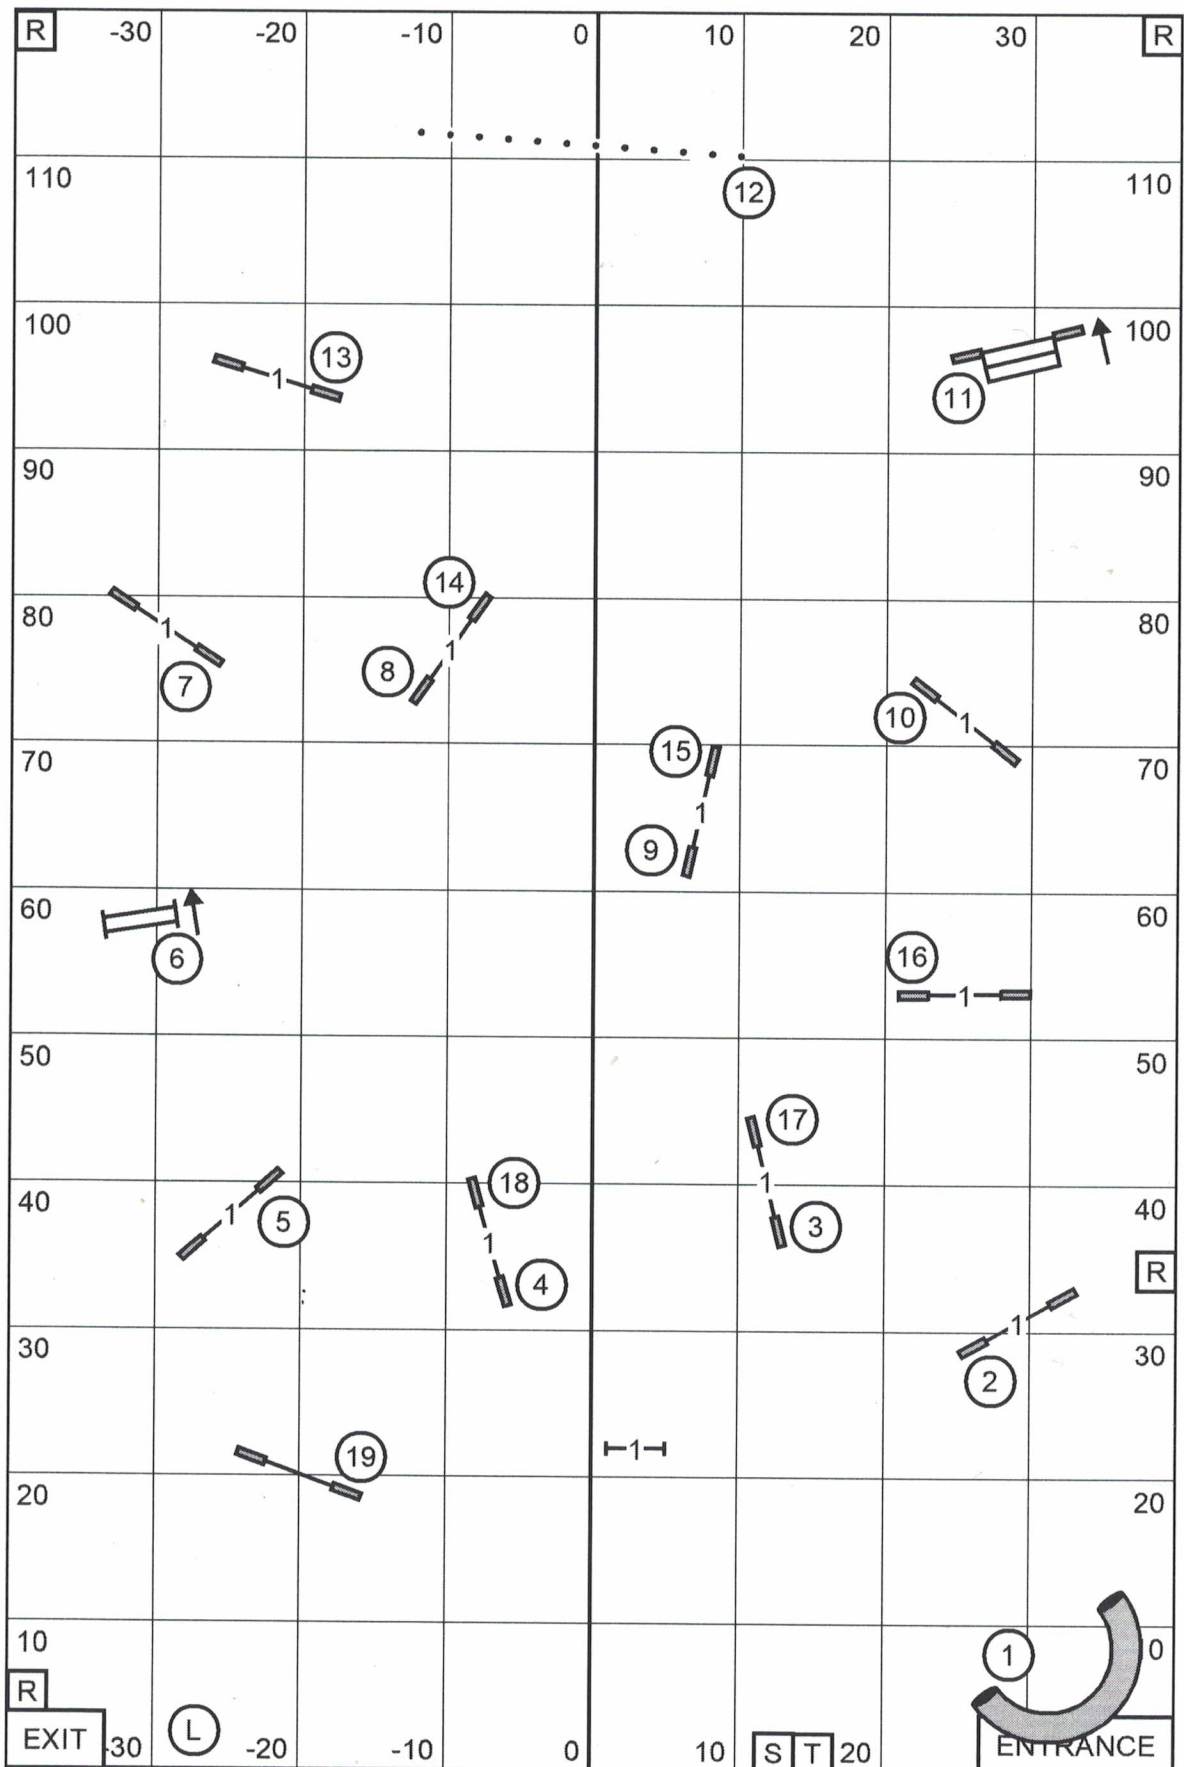

HELENA MONTANA KENNEL CLUB
MASTER / EXCELLENT JWW
October 6, 2023
Judge - Karen Wlodarski