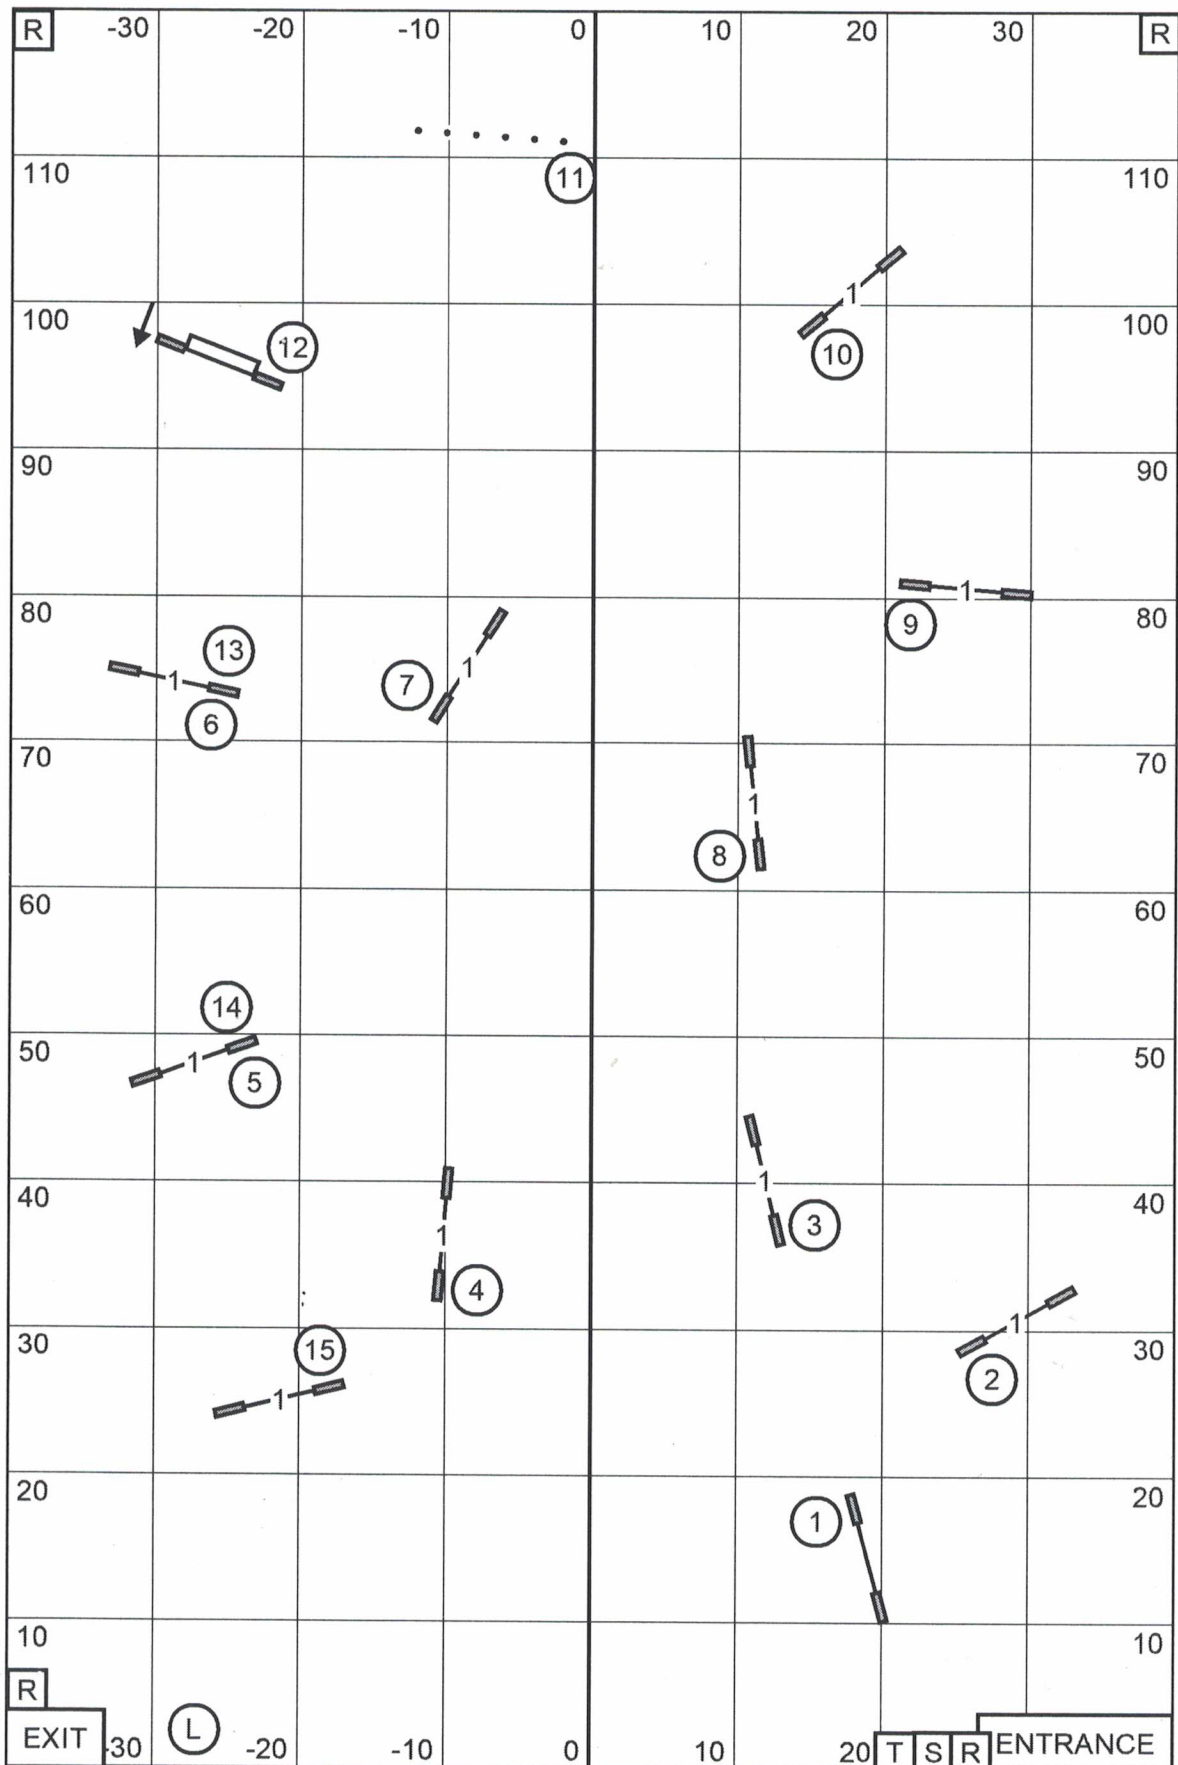

HELENA MONTANA KENNEL CLUB
NOVICE JWW
October 6, 2023
Judge - Karen Wlodarski