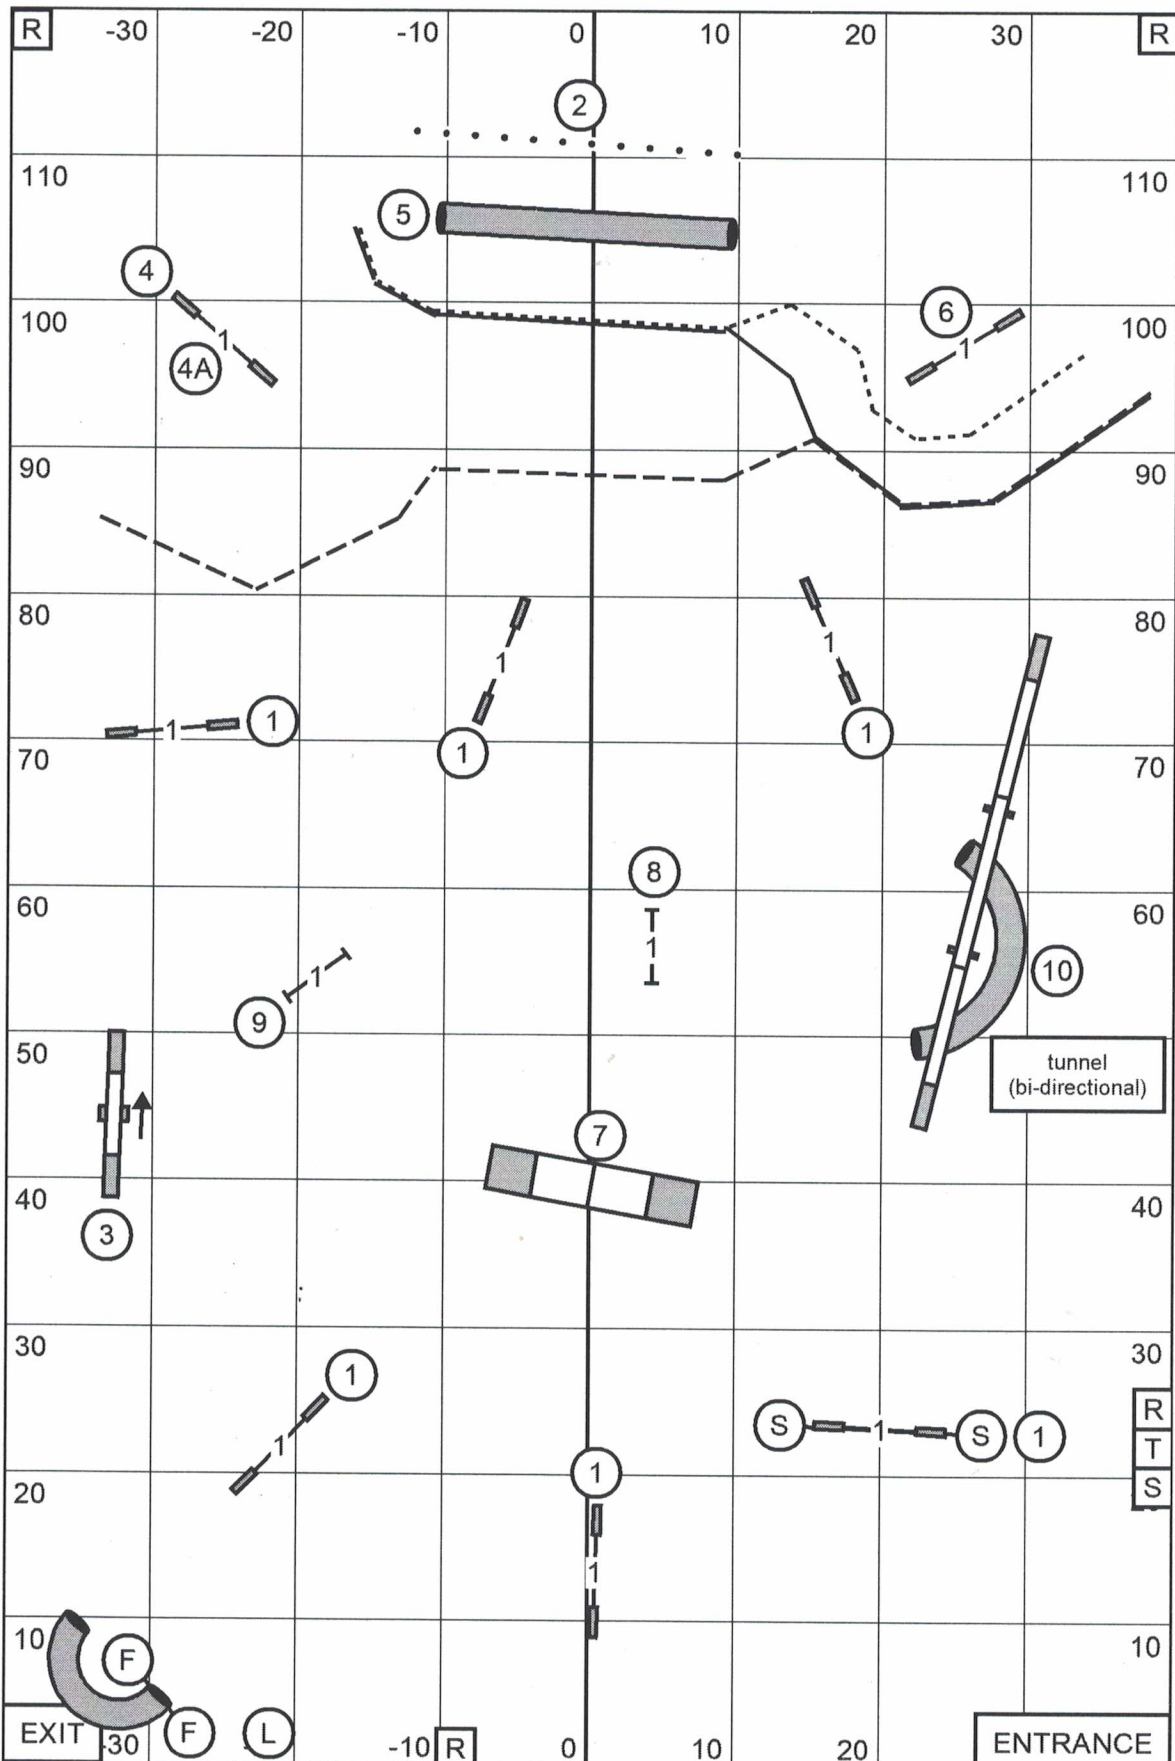

HELENA MONTANA KENNEL CLUB
 TIME 2 BEAT
 October 6, 2023
 Judge - Karen Wlodarski

HELENA MONTANA KENNEL CLUB
 F - A - S - T
 October 6, 2023
 Judge - Karen Wlodarski

Send Bonus:
 EXC / MAS (---) - 4A-5-6
 OPEN (—) - 5-6
 NOVICE (-....) - 5-6