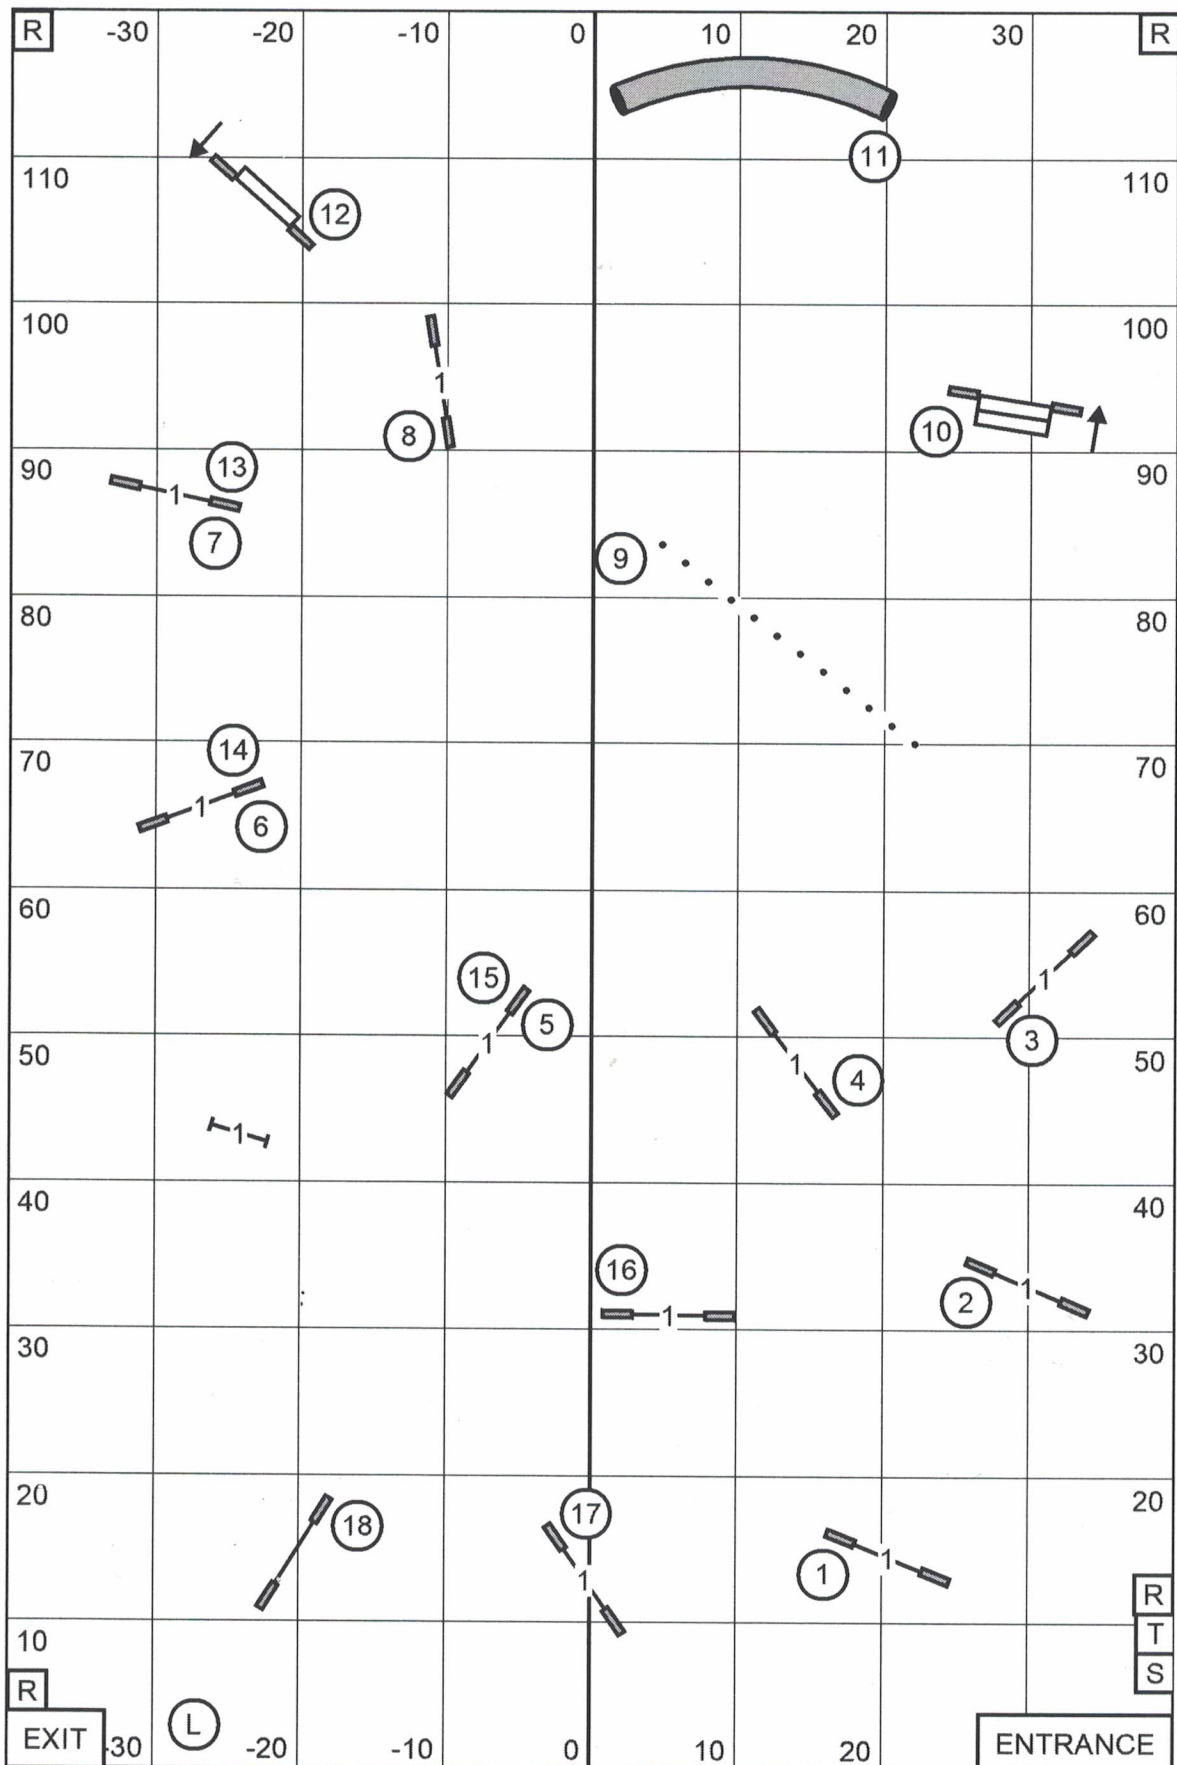

HELENA MONTANA KENNEL CLUB
MASTER / EXCELLENT JWW
October 7, 2023
Judge - Karen Wlodarski