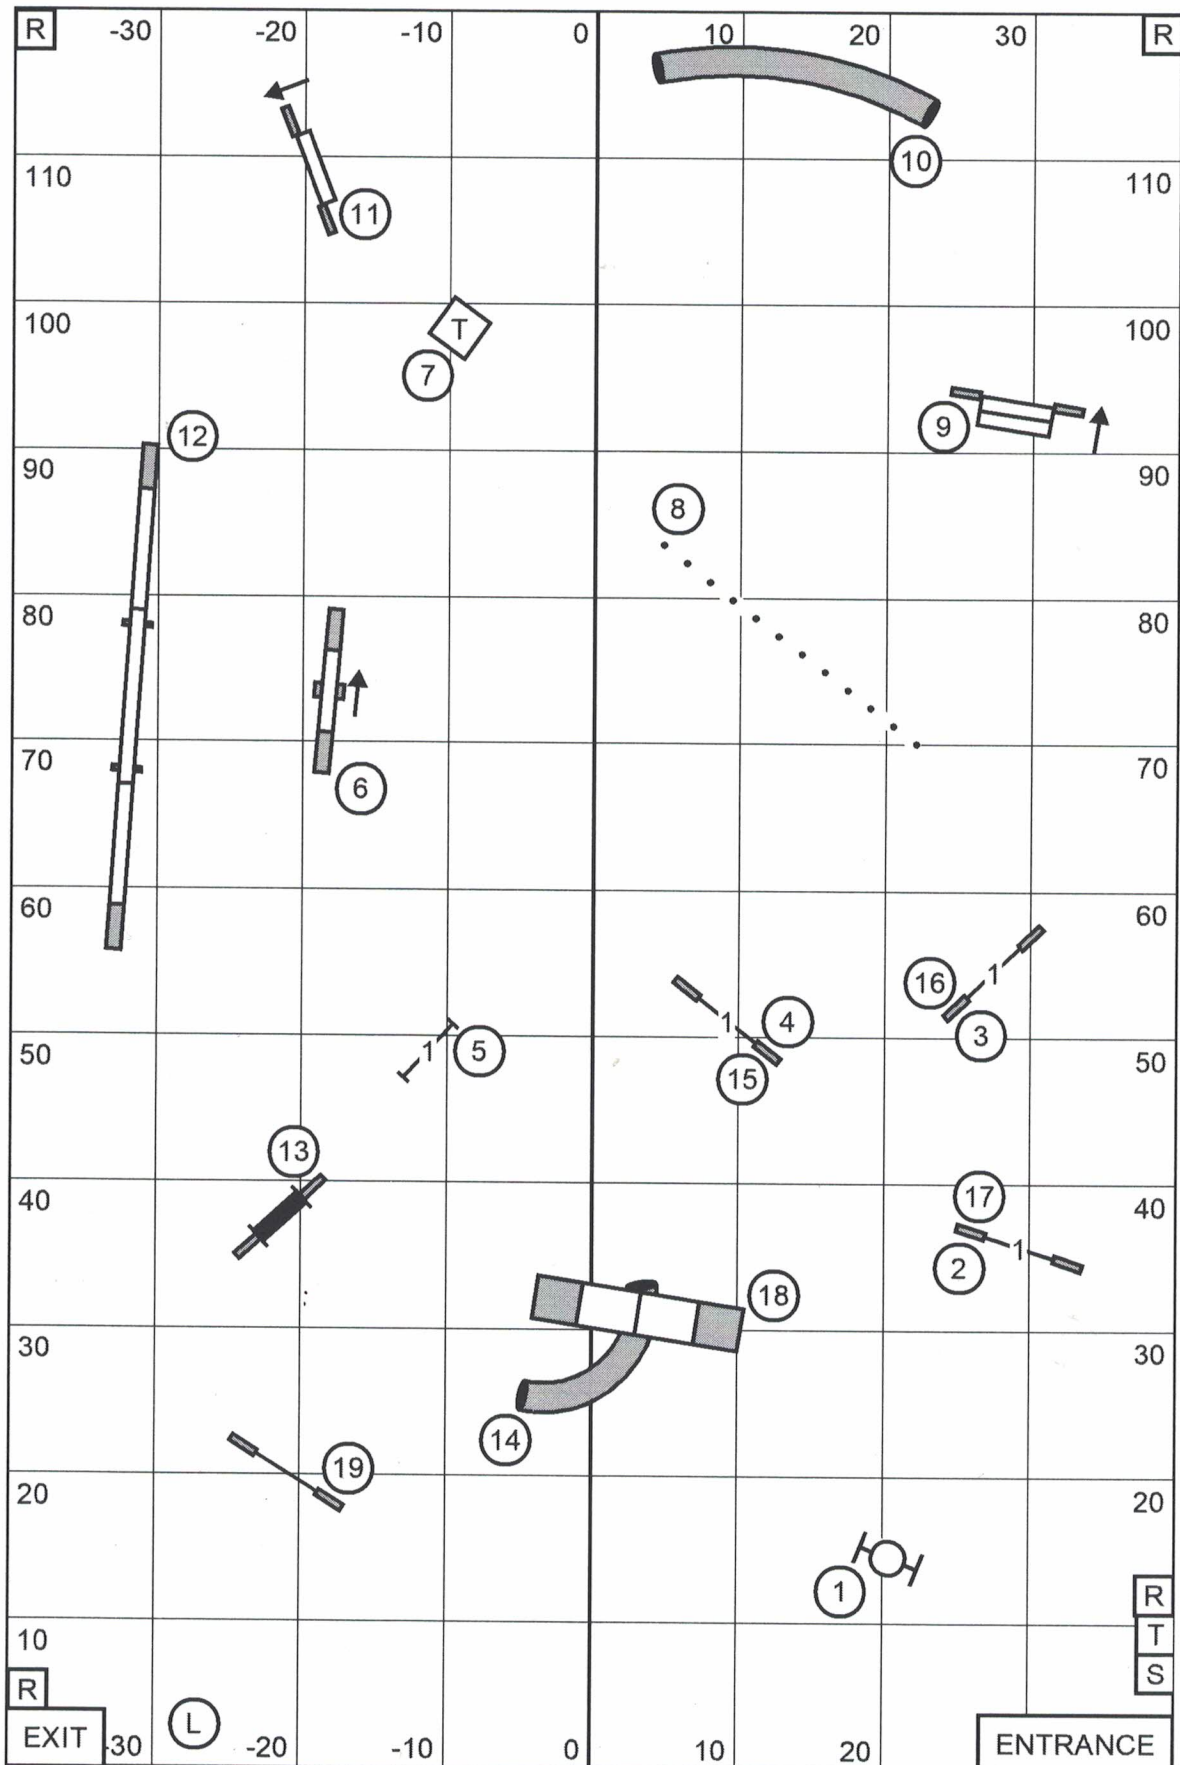

HELENA MONTANA KENNEL CLUB
 NOVICE JWW
 October 7, 2023
 Judge - Karen Wlodarski

HELENA MONTANA KENNEL CLUB
 F - A - S - T
 October 7, 2023
 Judge - Karen Wlodarski

Send Bonus:
 EXC / MAS (---) - 6-5A-4
 OPEN (—) - 5-7 or 7-5
 NOVICE (- - - - -) - 5-7 or 7-5