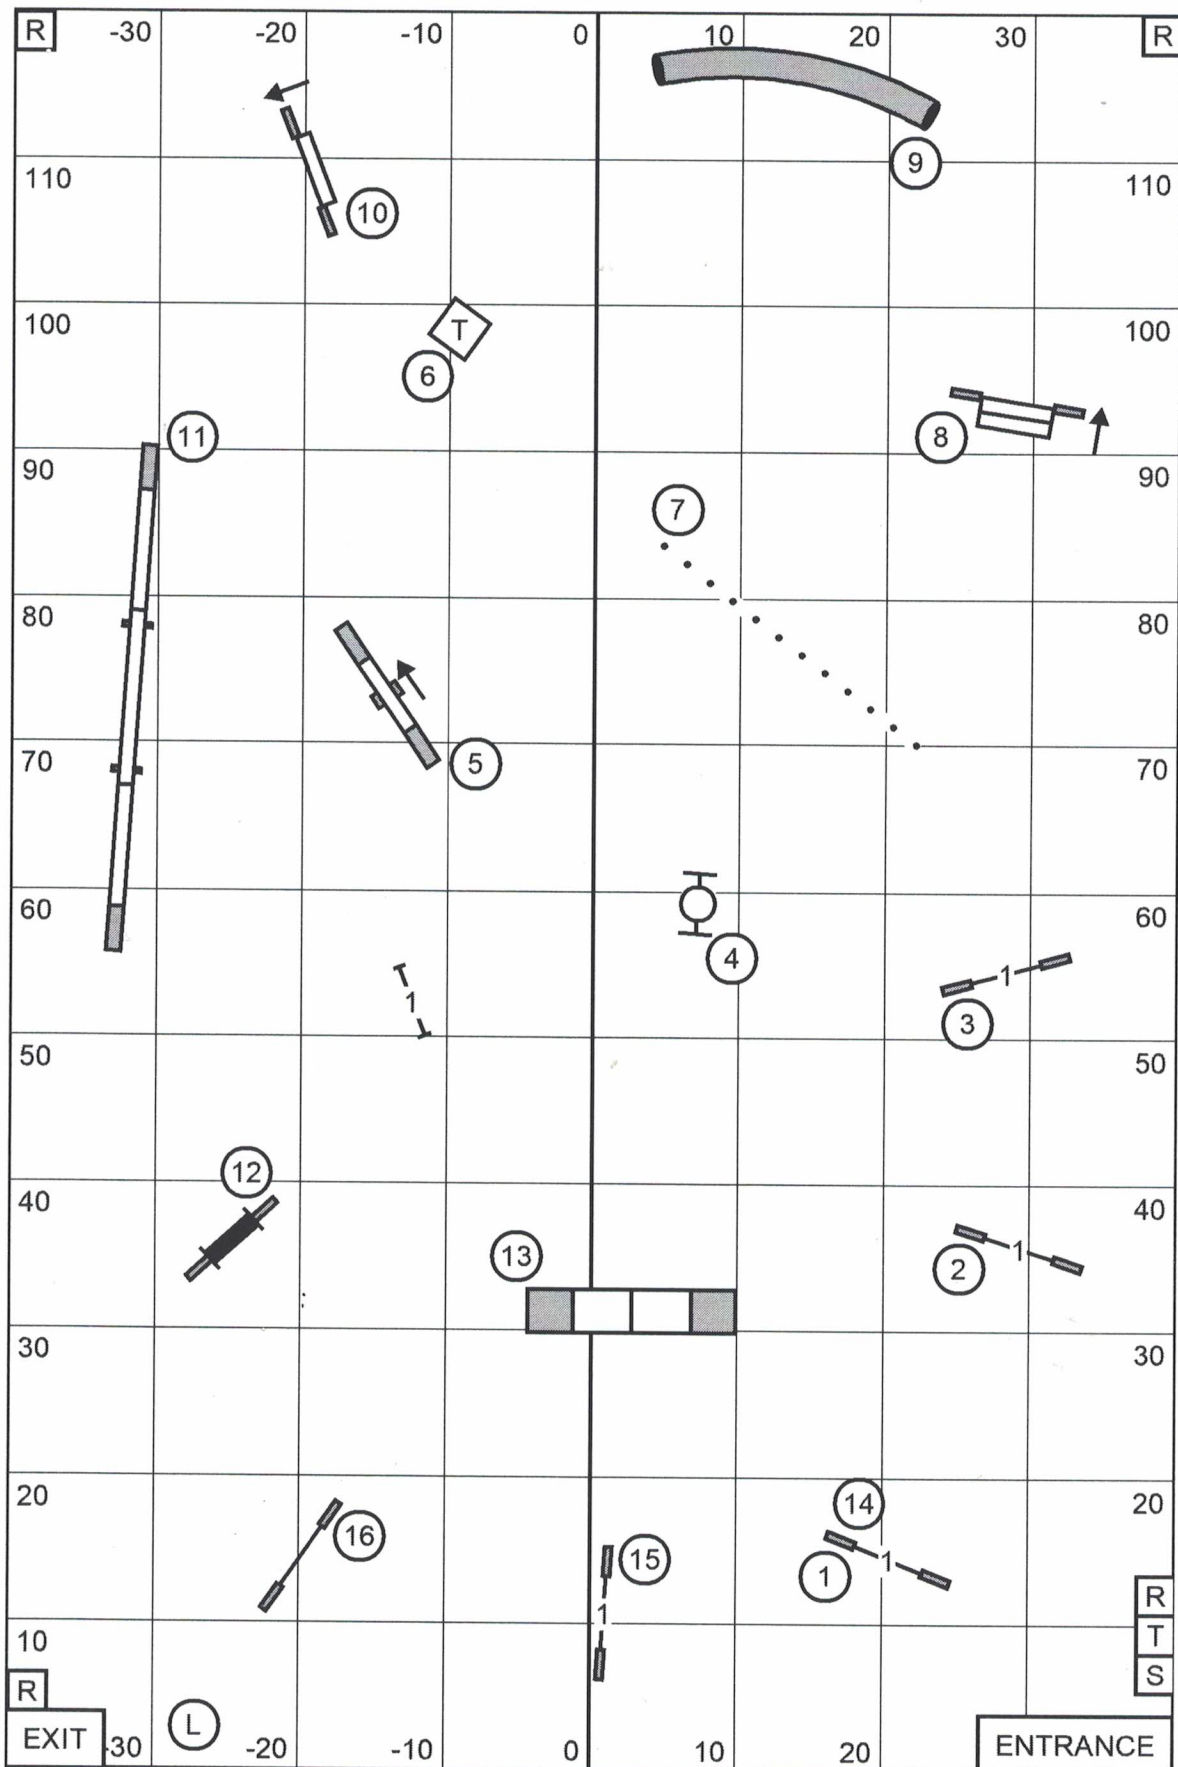

HELENA MONTANA KENNEL CLUB
OPEN STANDARD
October 7, 2023
Judge - Karen Wlodarski