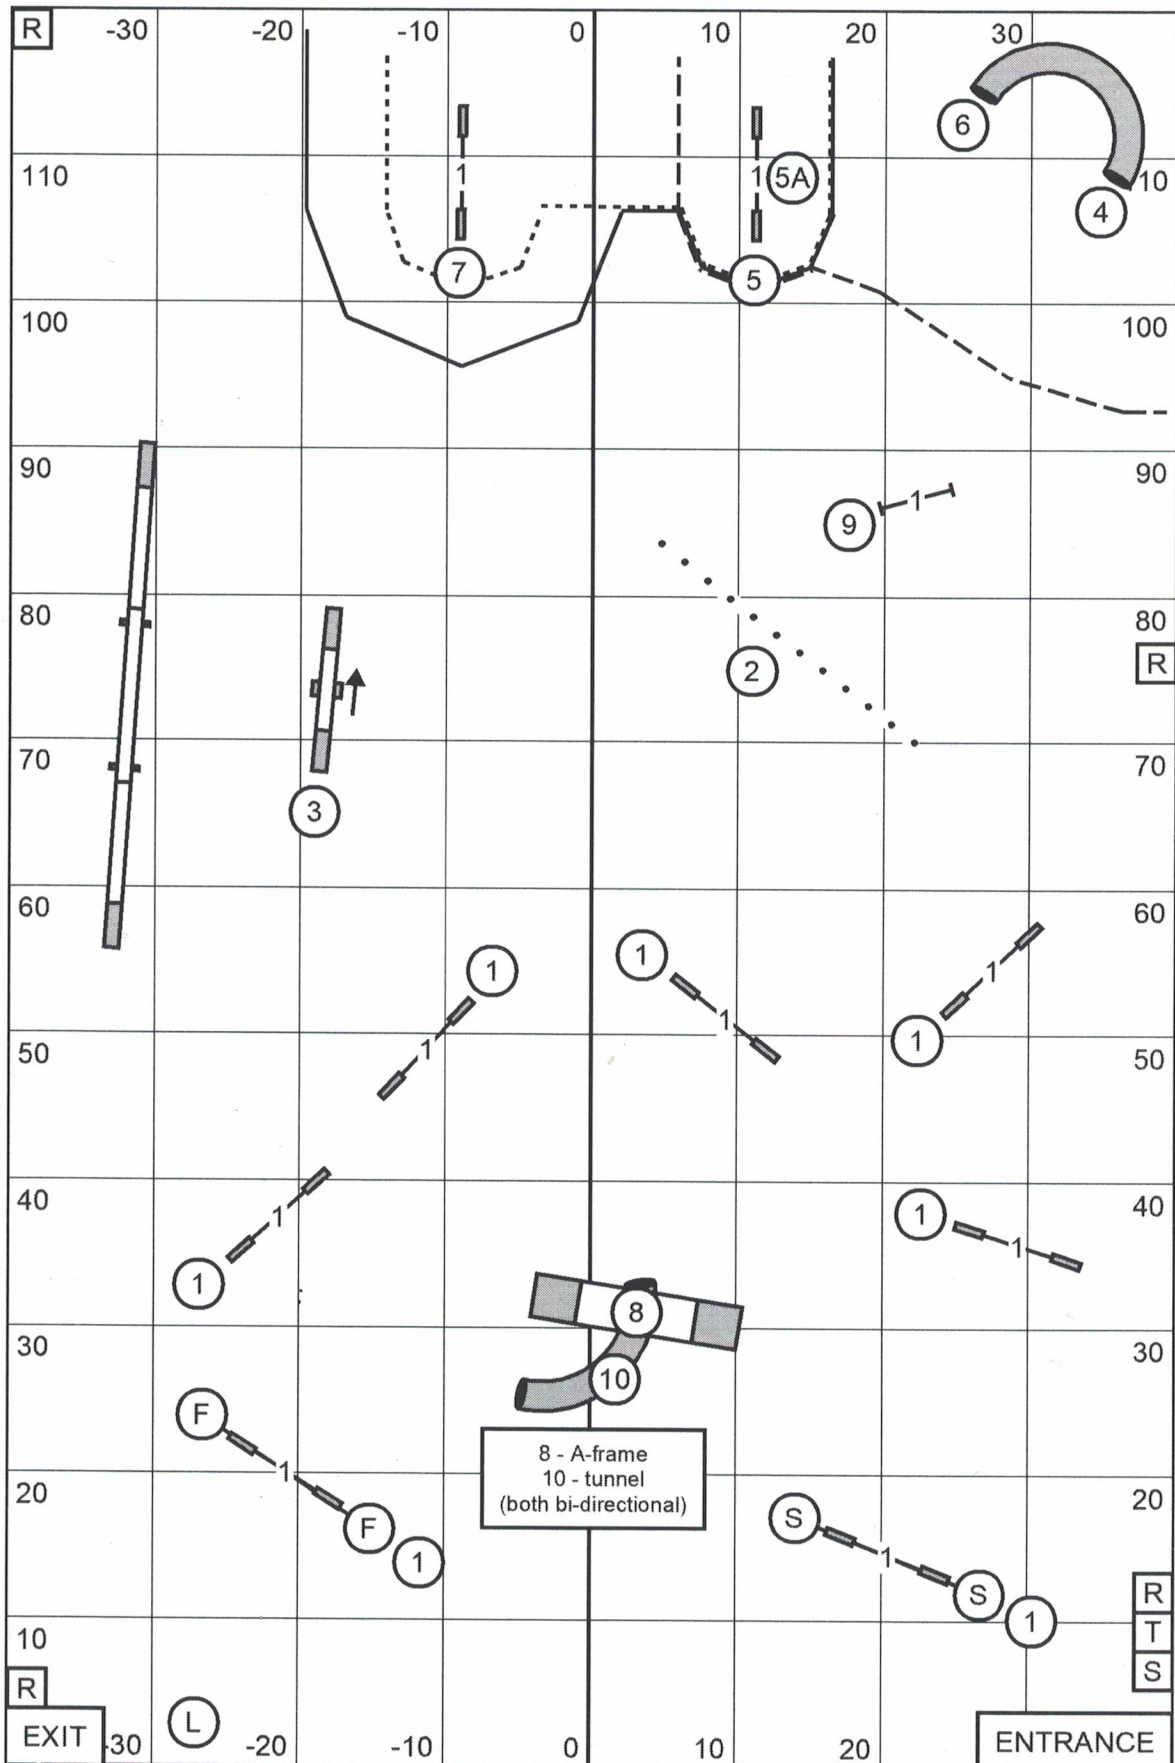

HELENA MONTANA KENNEL CLUB
 NOVICE JWW
 October 7, 2023
 Judge - Karen Wlodarski

HELENA MONTANA KENNEL CLUB
 F - A - S - T
 October 7, 2023
 Judge - Karen Wlodarski

Send Bonus:
 EXC / MAS (---) - 6-5A-4
 OPEN (—) - 5-7 or 7-5
 NOVICE (- - - - -) - 5-7 or 7-5