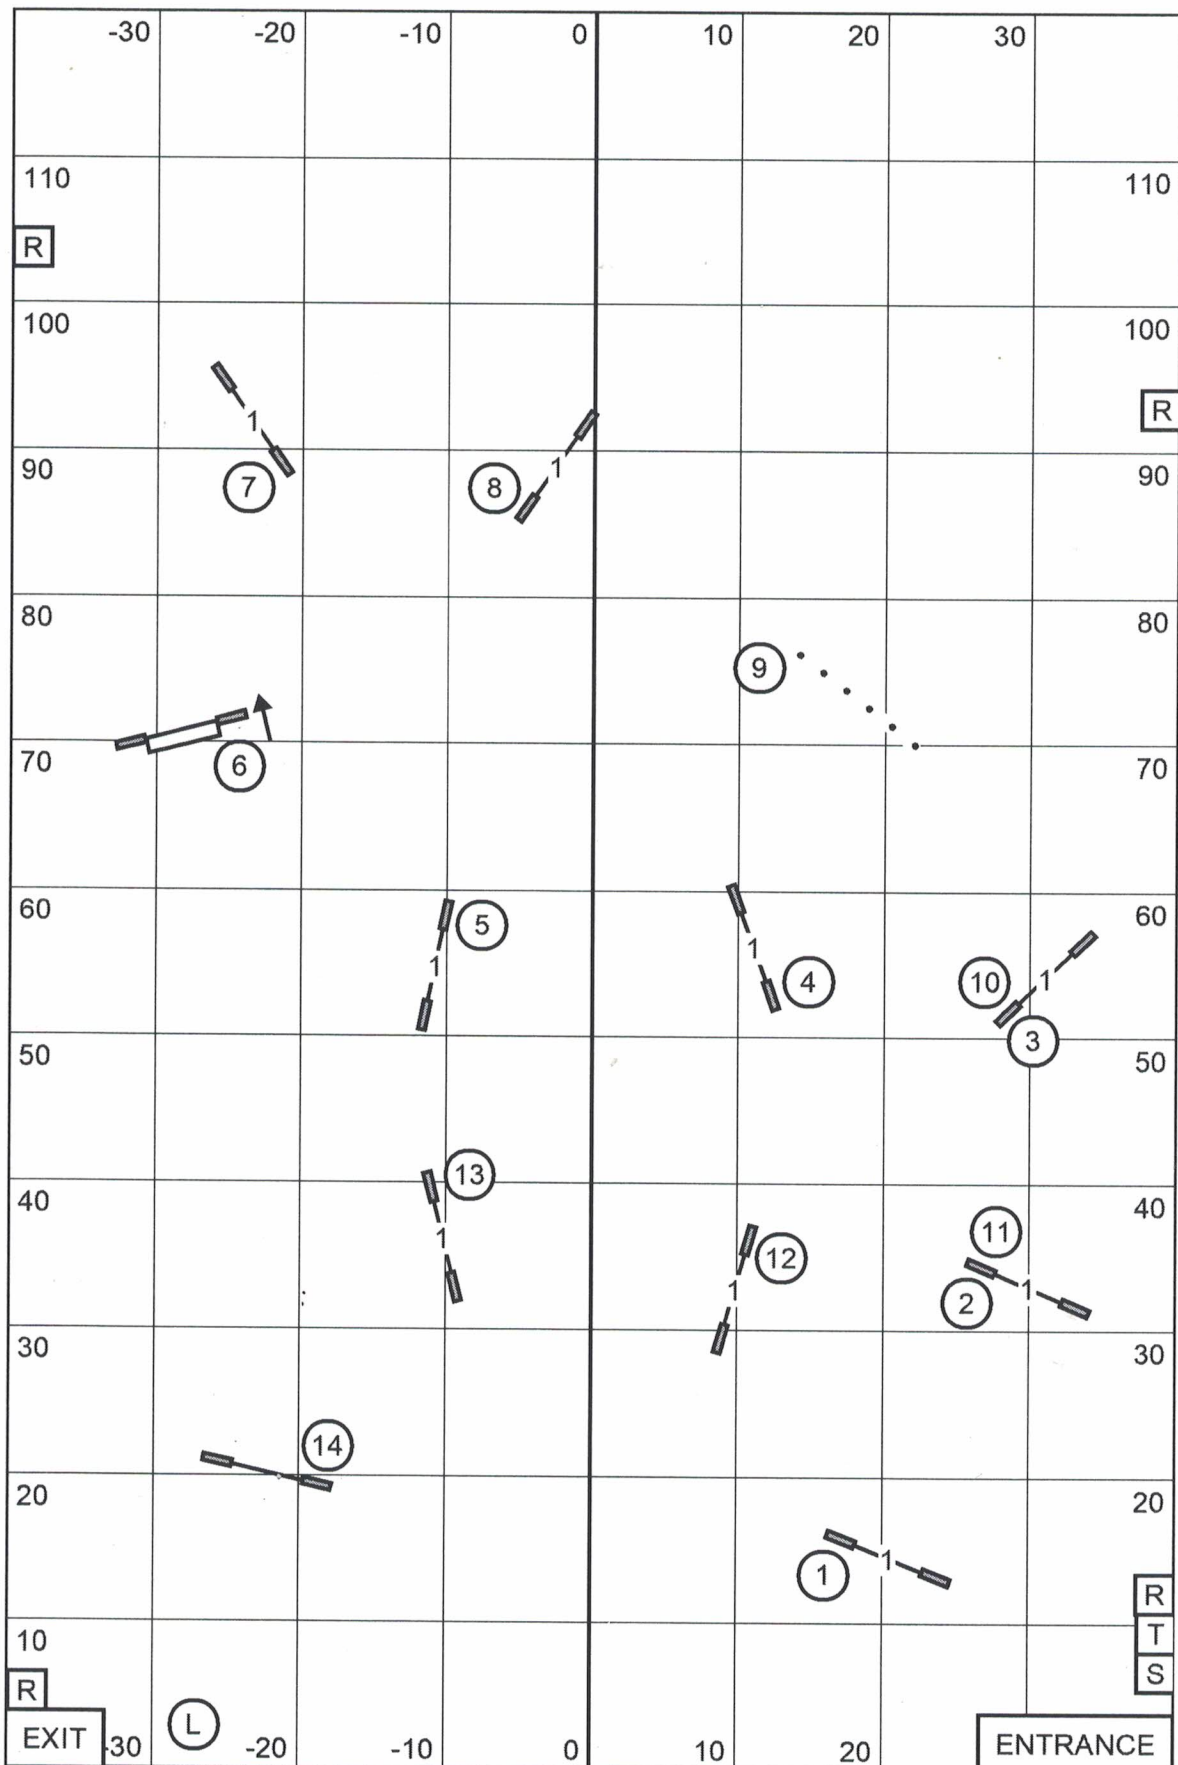

HELENA MONTANA KENNEL CLUB
 NOVICE JWW
 October 7, 2023
 Judge - Karen Wlodarski

HELENA MONTANA KENNEL CLUB
 F - A - S - T
 October 7, 2023
 Judge - Karen Wlodarski

Send Bonus:
 EXC / MAS (---) - 6-5A-4
 OPEN (—) - 5-7 or 7-5
 NOVICE (- - - - -) - 5-7 or 7-5