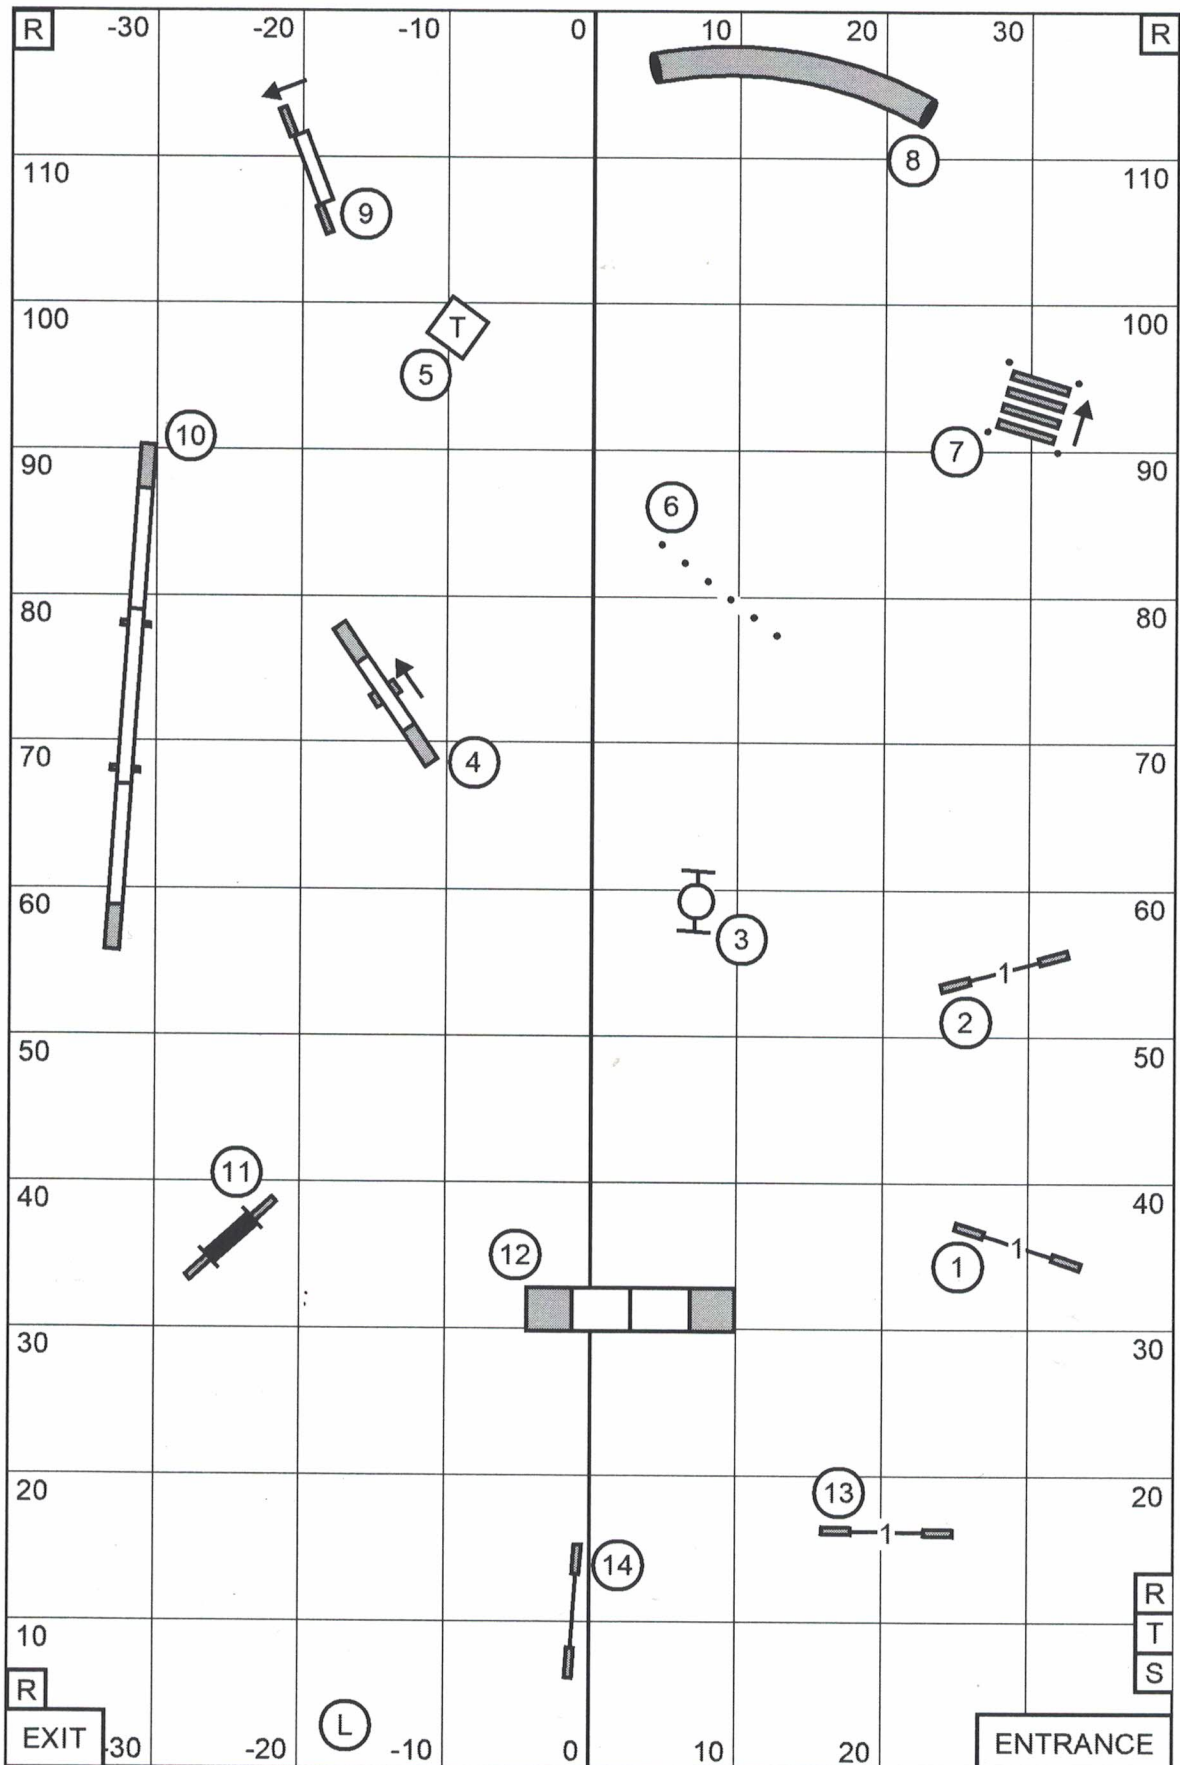

HELENA MONTANA KENNEL CLUB
NOVICE STANDARD
October 7, 2023
Judge - Karen Wlodarski