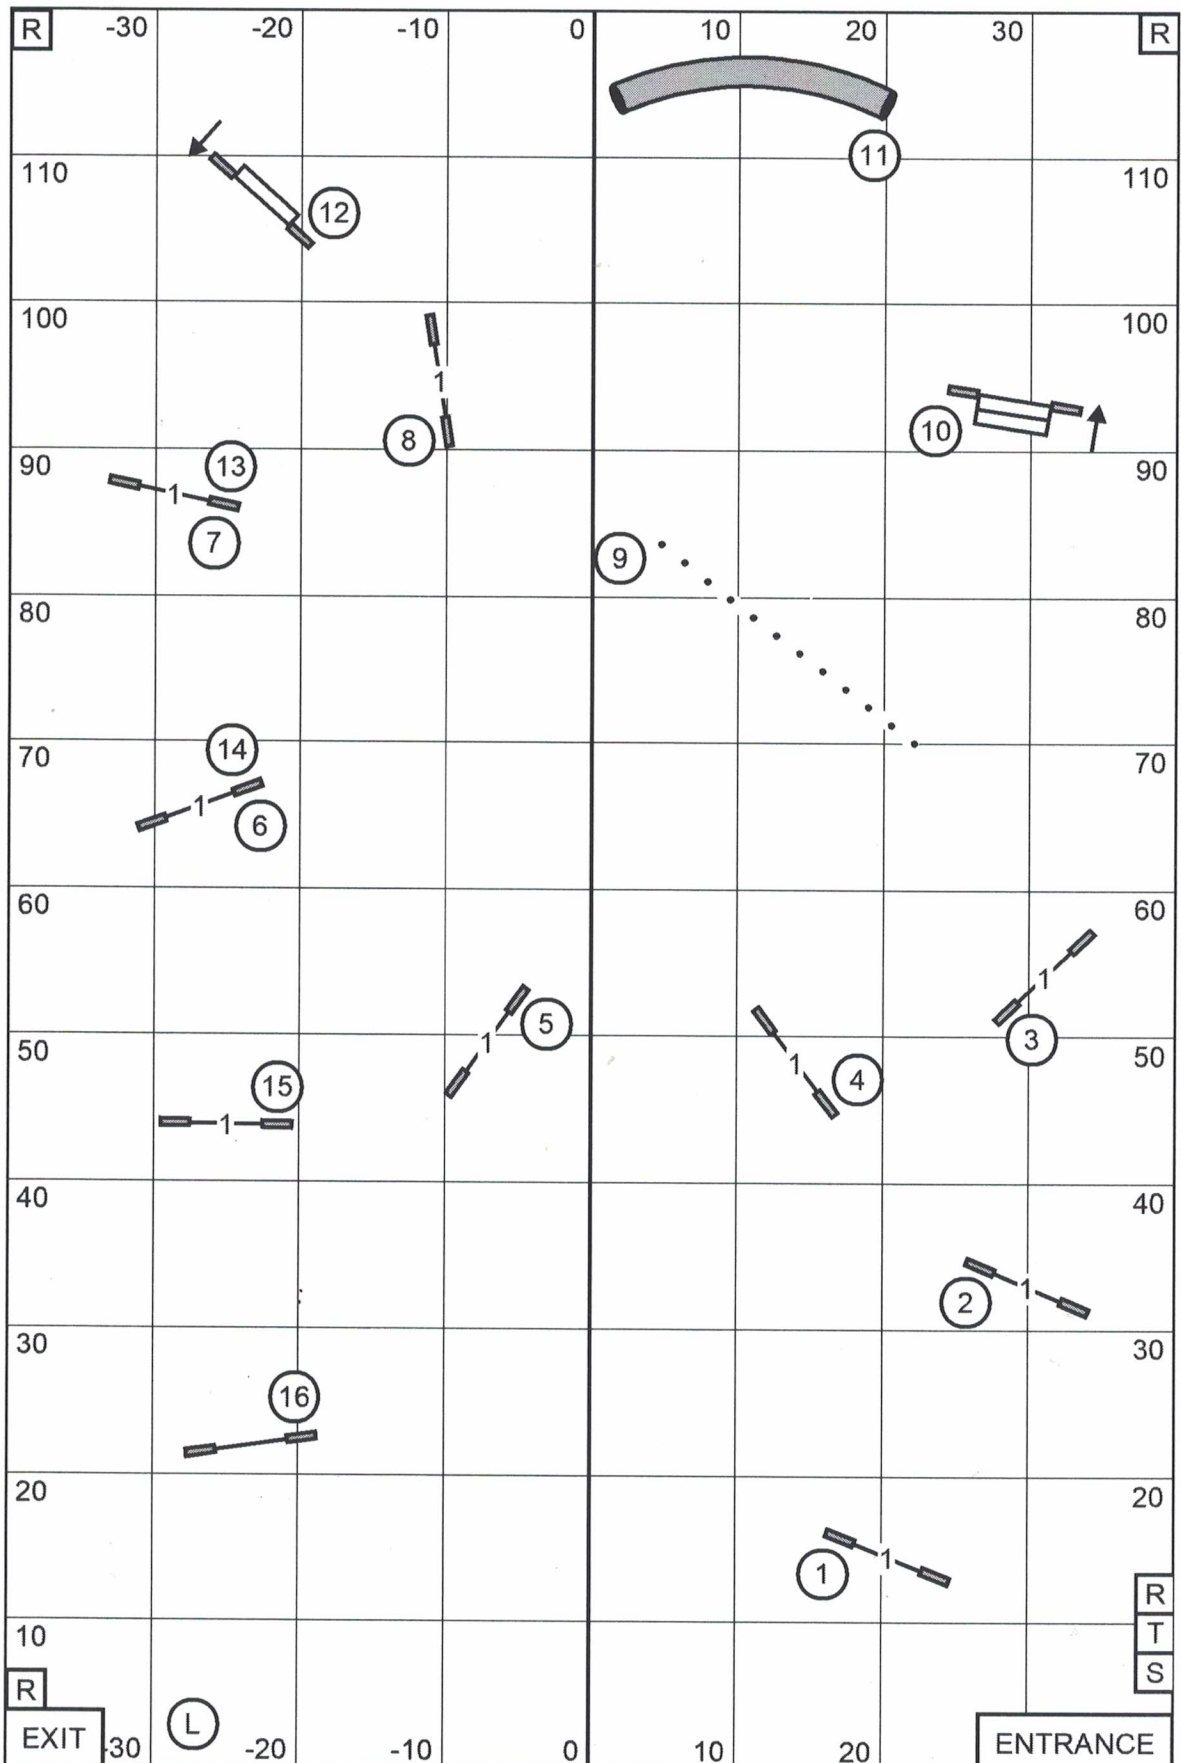

HELENA MONTANA KENNEL CLUB
OPEN JWW
October 7, 2023
Judge - Karen Wlodarski