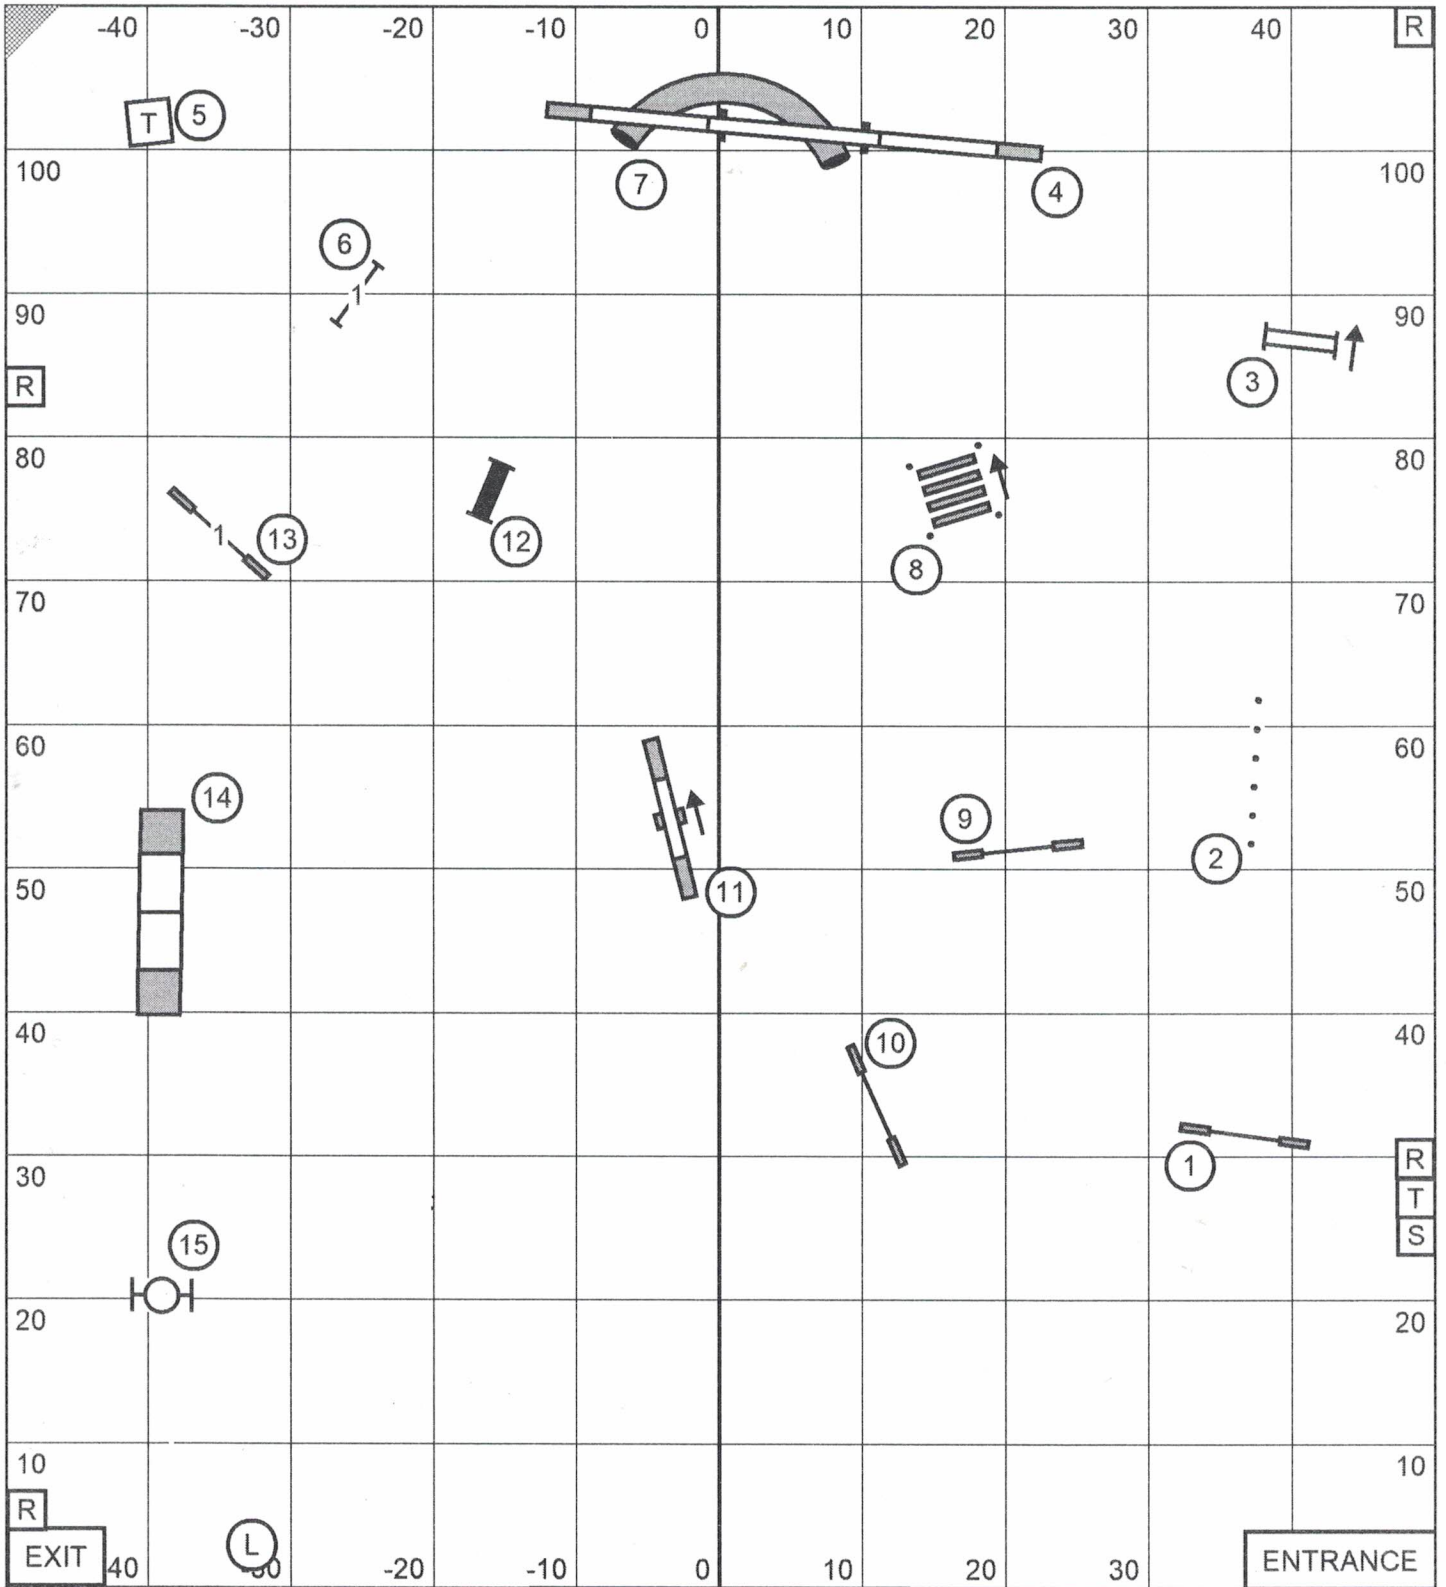

MIAMI OBEDIENCE CLUB
NOVICE STANDARD
JANUARY 26, 2024
Judge: Karen Wlodarski