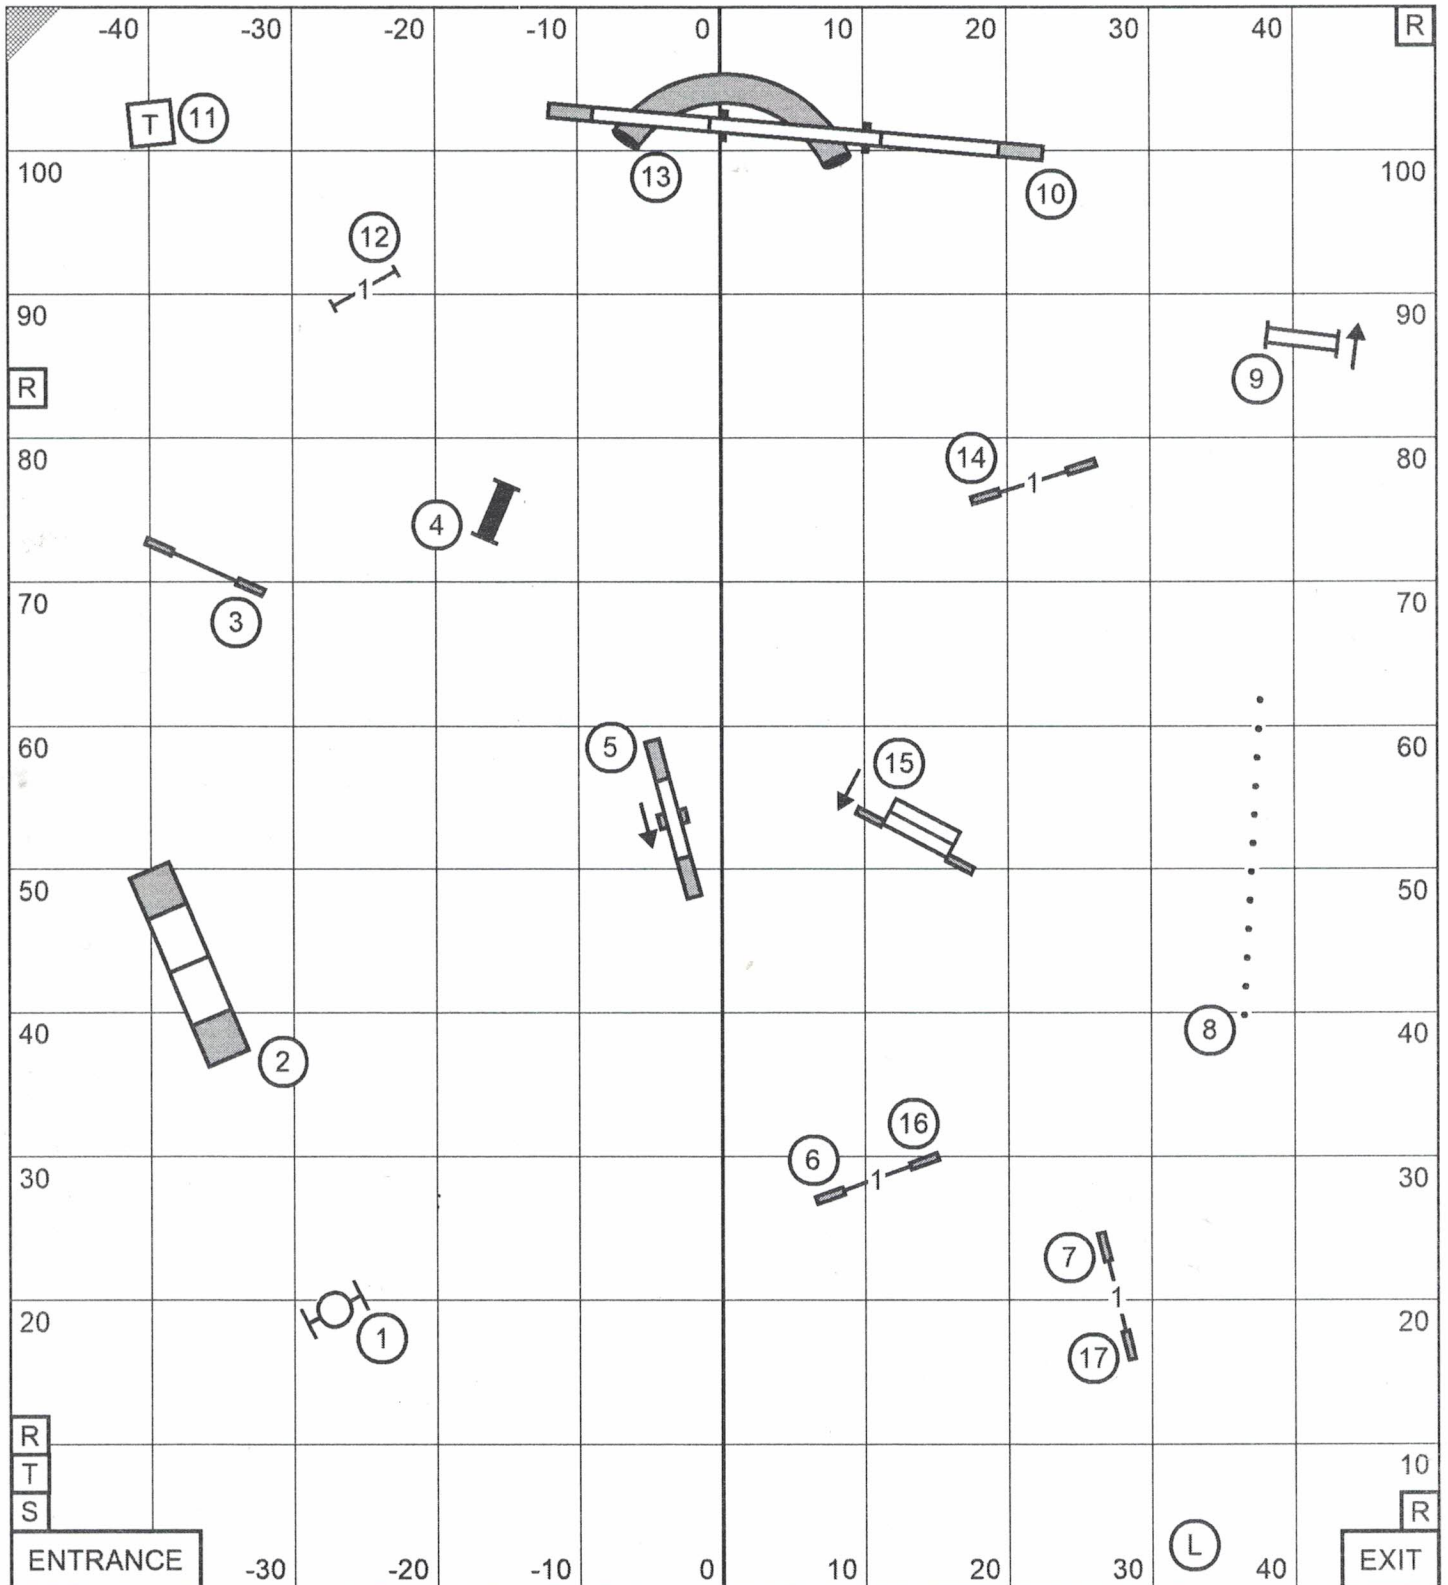

MIAMI OBEDIENCE CLUB
OPEN STANDARD
JANUARY 26, 2024
Judge: Karen Wlodarski