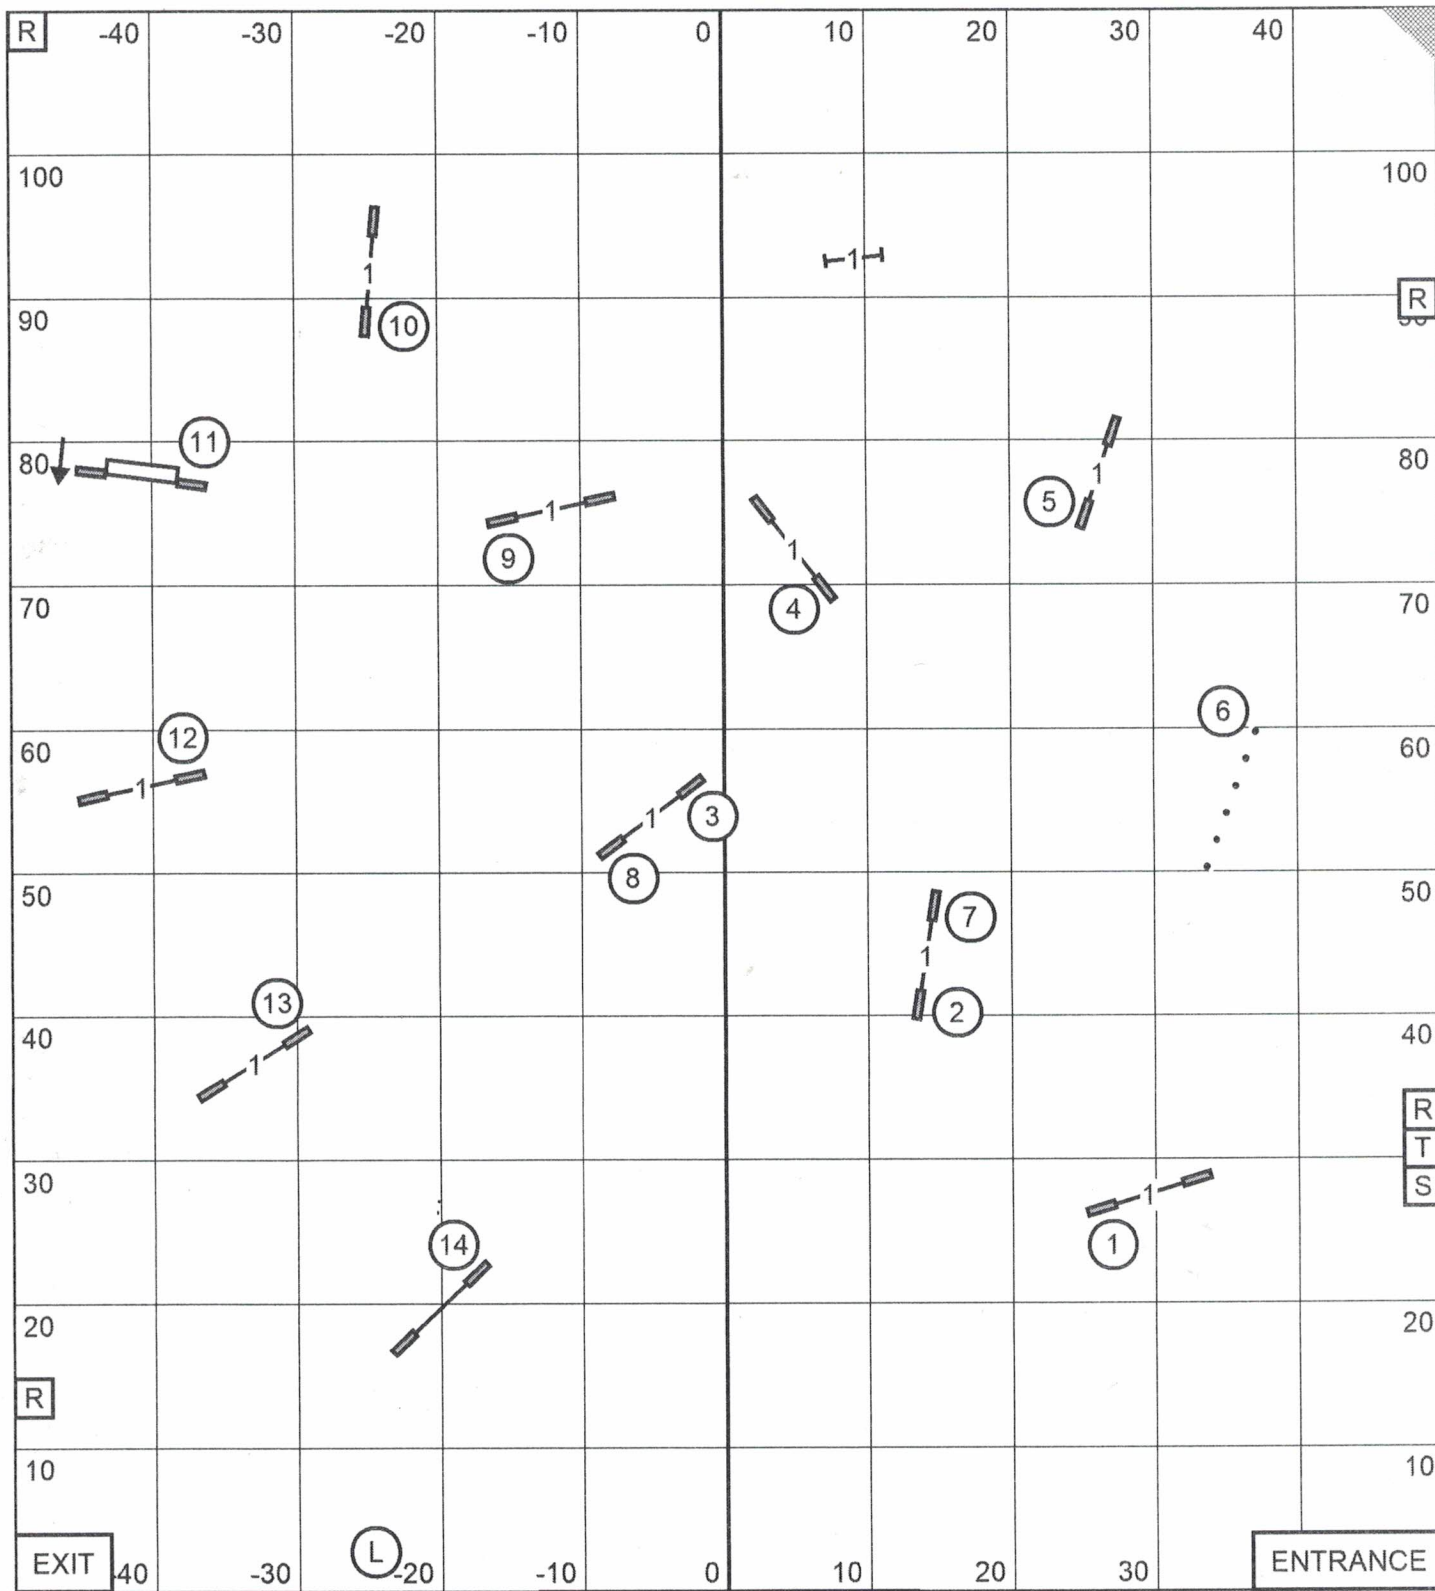

R
T
S

10
R

ENTRANCE -30 -20 -10 0 10 20 30 (L) 40 EXIT

MIAMI OBEDIENCE CLUB
F - A - S - T
JANUARY 26, 2024
Judge: Karen Wlodarski

Send Bonus:
EXC / MAS (---) - 4-5A-6 or 4-5B-6
OPEN (—) - 6-8A or 8-4
NOVICE (-----) - 6-8A or 8-4

MIAMI OBEDIENCE CLUB
 NOVICE JWW
 JANUARY 26, 2024
 Judge: Karen Wlodarski

MIAMI OBEDIENCE CLUB
 OPEN JWW
 JANUARY 26, 2024
 Judge: Karen Wlodarski

EXIT

ENTRANCE

L

R
T
S

R -40 -30 -20 -10 0 10 20 30 40 R

100 100

90 90

80 80

70 70

60 60

50 50

R 40

30 40

20 20

10 10

40 -30 -20 -10 0 10 20 30 40

MIAMI OBEDIENCE CLUB
 EXCELLENT / MASTER JWW
 JANUARY 26, 2024
 Judge: Karen Wlodarski