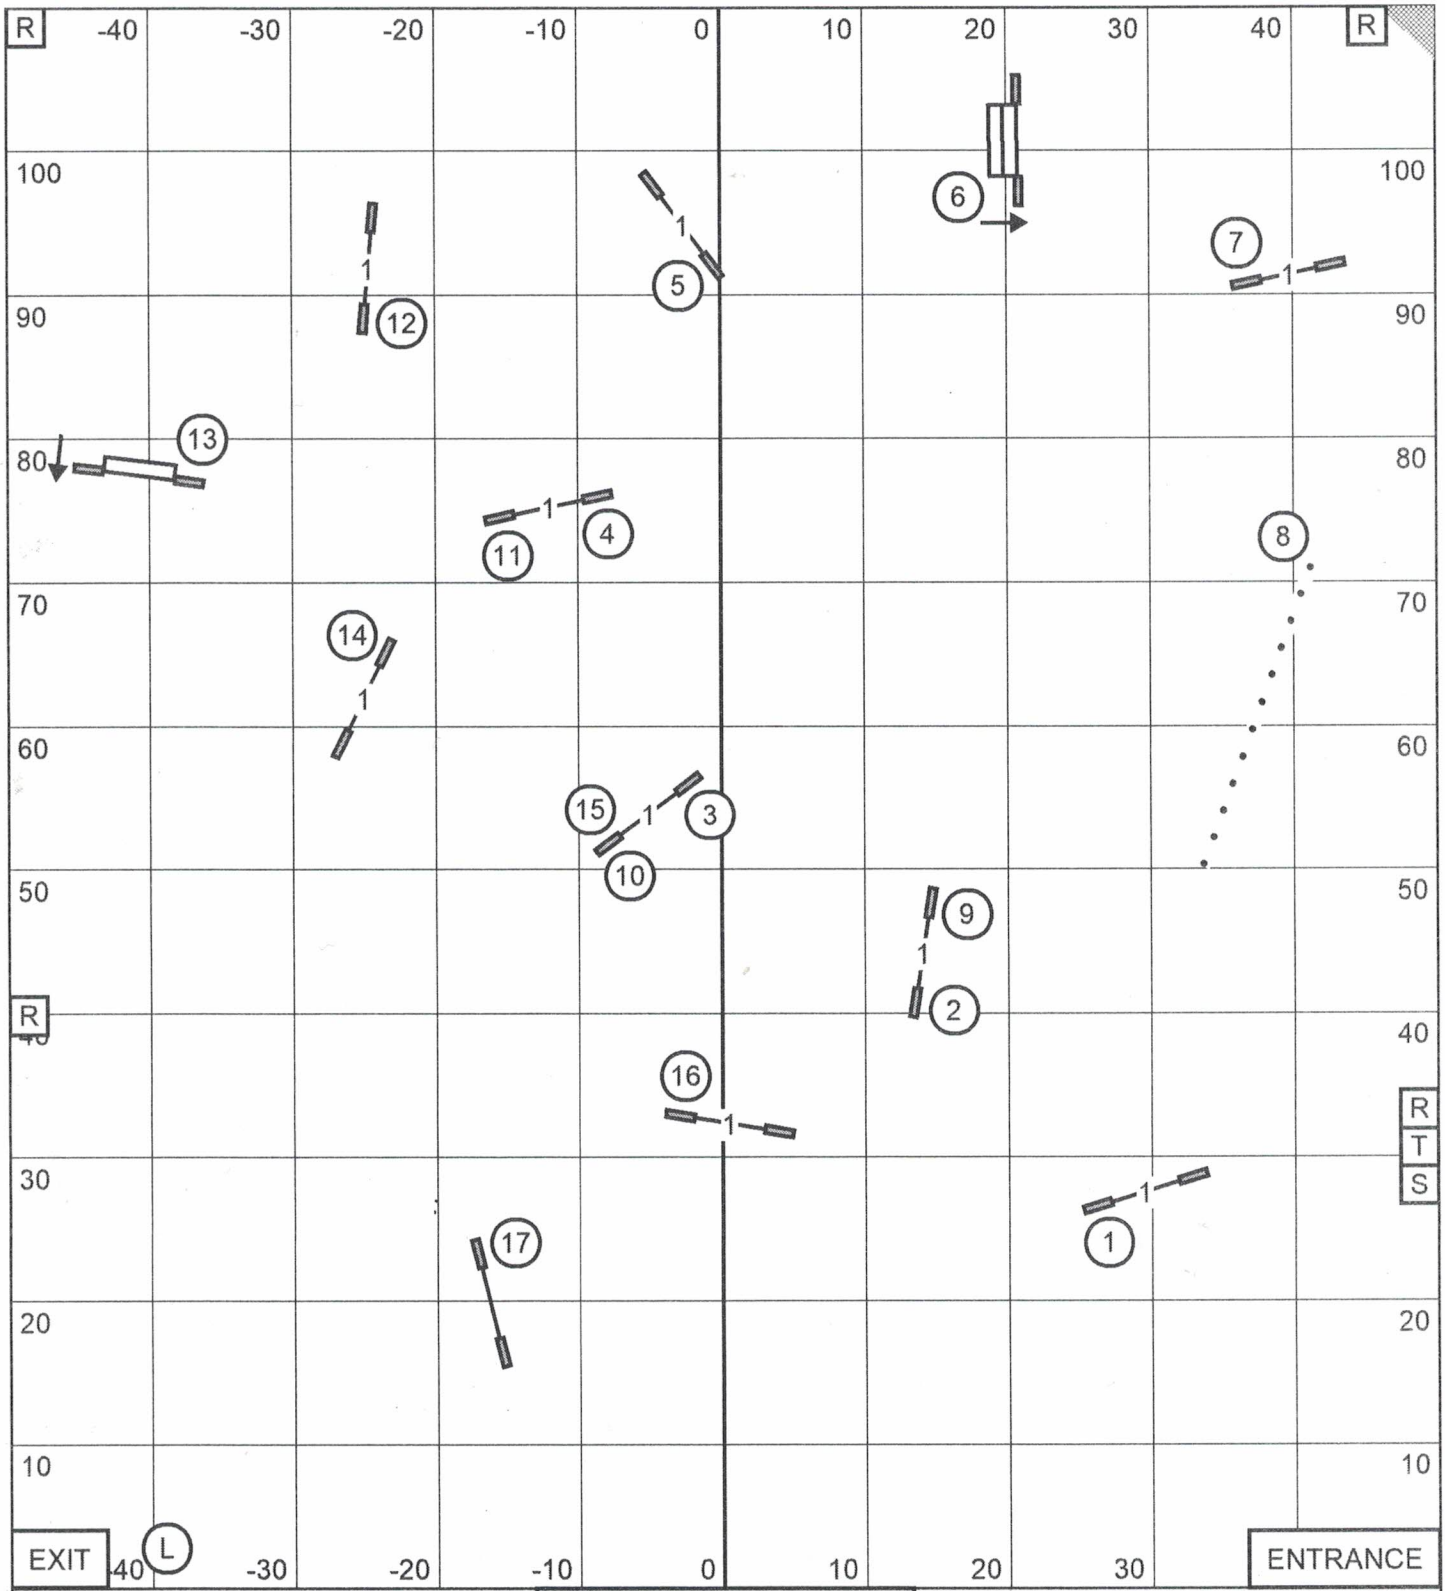

MIAMI OBEDIENCE CLUB
OPEN JWW
JANUARY 26, 2024
Judge: Karen Wlodarski

EXIT

ENTRANCE

L

R
T
S

R -40 -30 -20 -10 0 10 20 30 40 R

100 100

90 90

80 80

70 70

60 60

50 50

R 40

30 40

20 20

10 10

40 -30 -20 -10 0 10 20 30 40