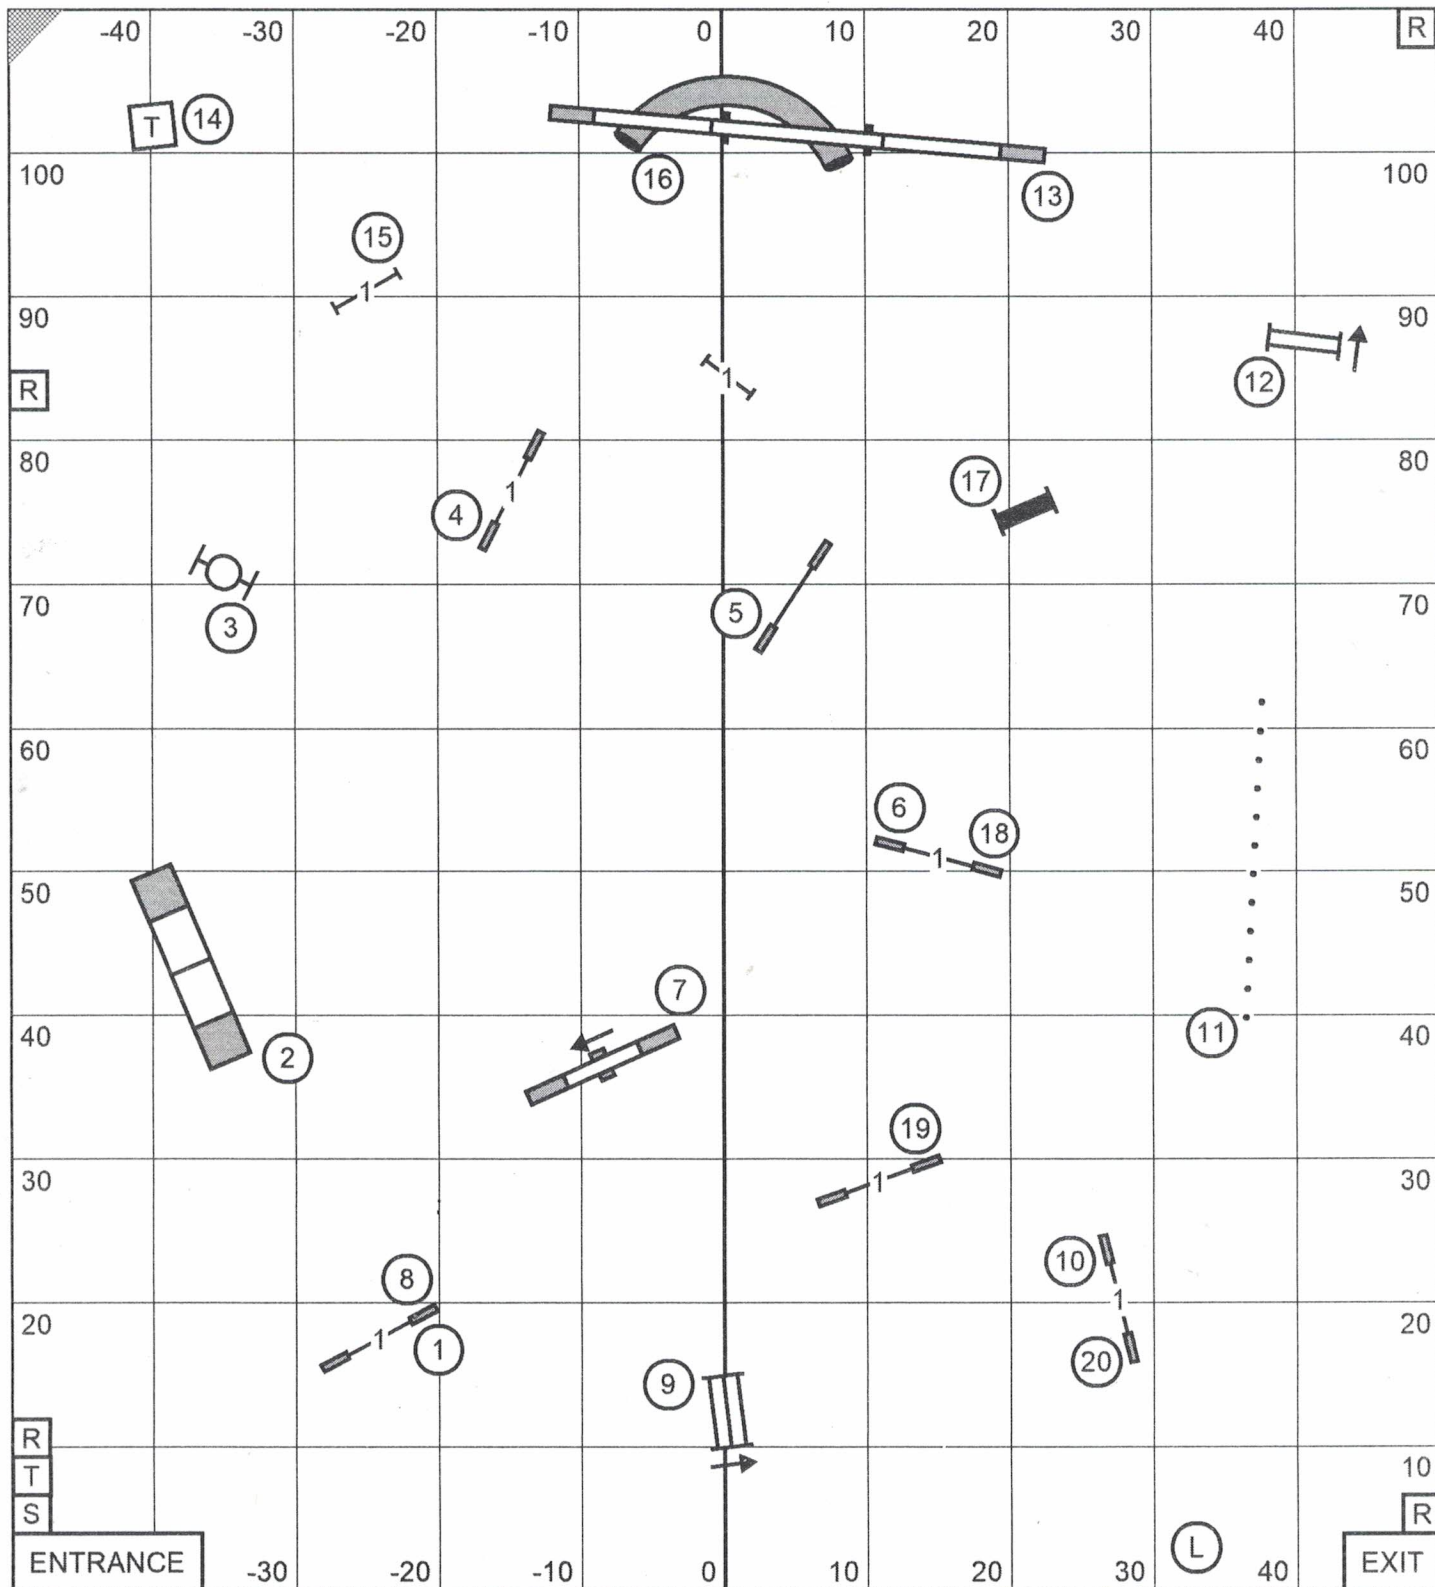

R
T
S

10
R

ENTRANCE -30 -20 -10 0 10 20 30 (L) 40 EXIT

MIAMI OBEDIENCE CLUB
F - A - S - T
JANUARY 26, 2024
Judge: Karen Wlodarski

Send Bonus:
EXC / MAS (---) - 4-5A-6 or 4-5B-6
OPEN (—) - 6-8A or 8-4
NOVICE (-----) - 6-8A or 8-4

MIAMI OBEDIENCE CLUB
 NOVICE JWW
 JANUARY 26, 2024
 Judge: Karen Wlodarski

MIAMI OBEDIENCE CLUB
 OPEN JWW
 JANUARY 26, 2024
 Judge: Karen Wlodarski

EXIT

ENTRANCE

L

R
T
S

R -40 -30 -20 -10 0 10 20 30 40 R

100 100

90 90

80 80

70 70

60 60

50 50

R 40

30 40

20 20