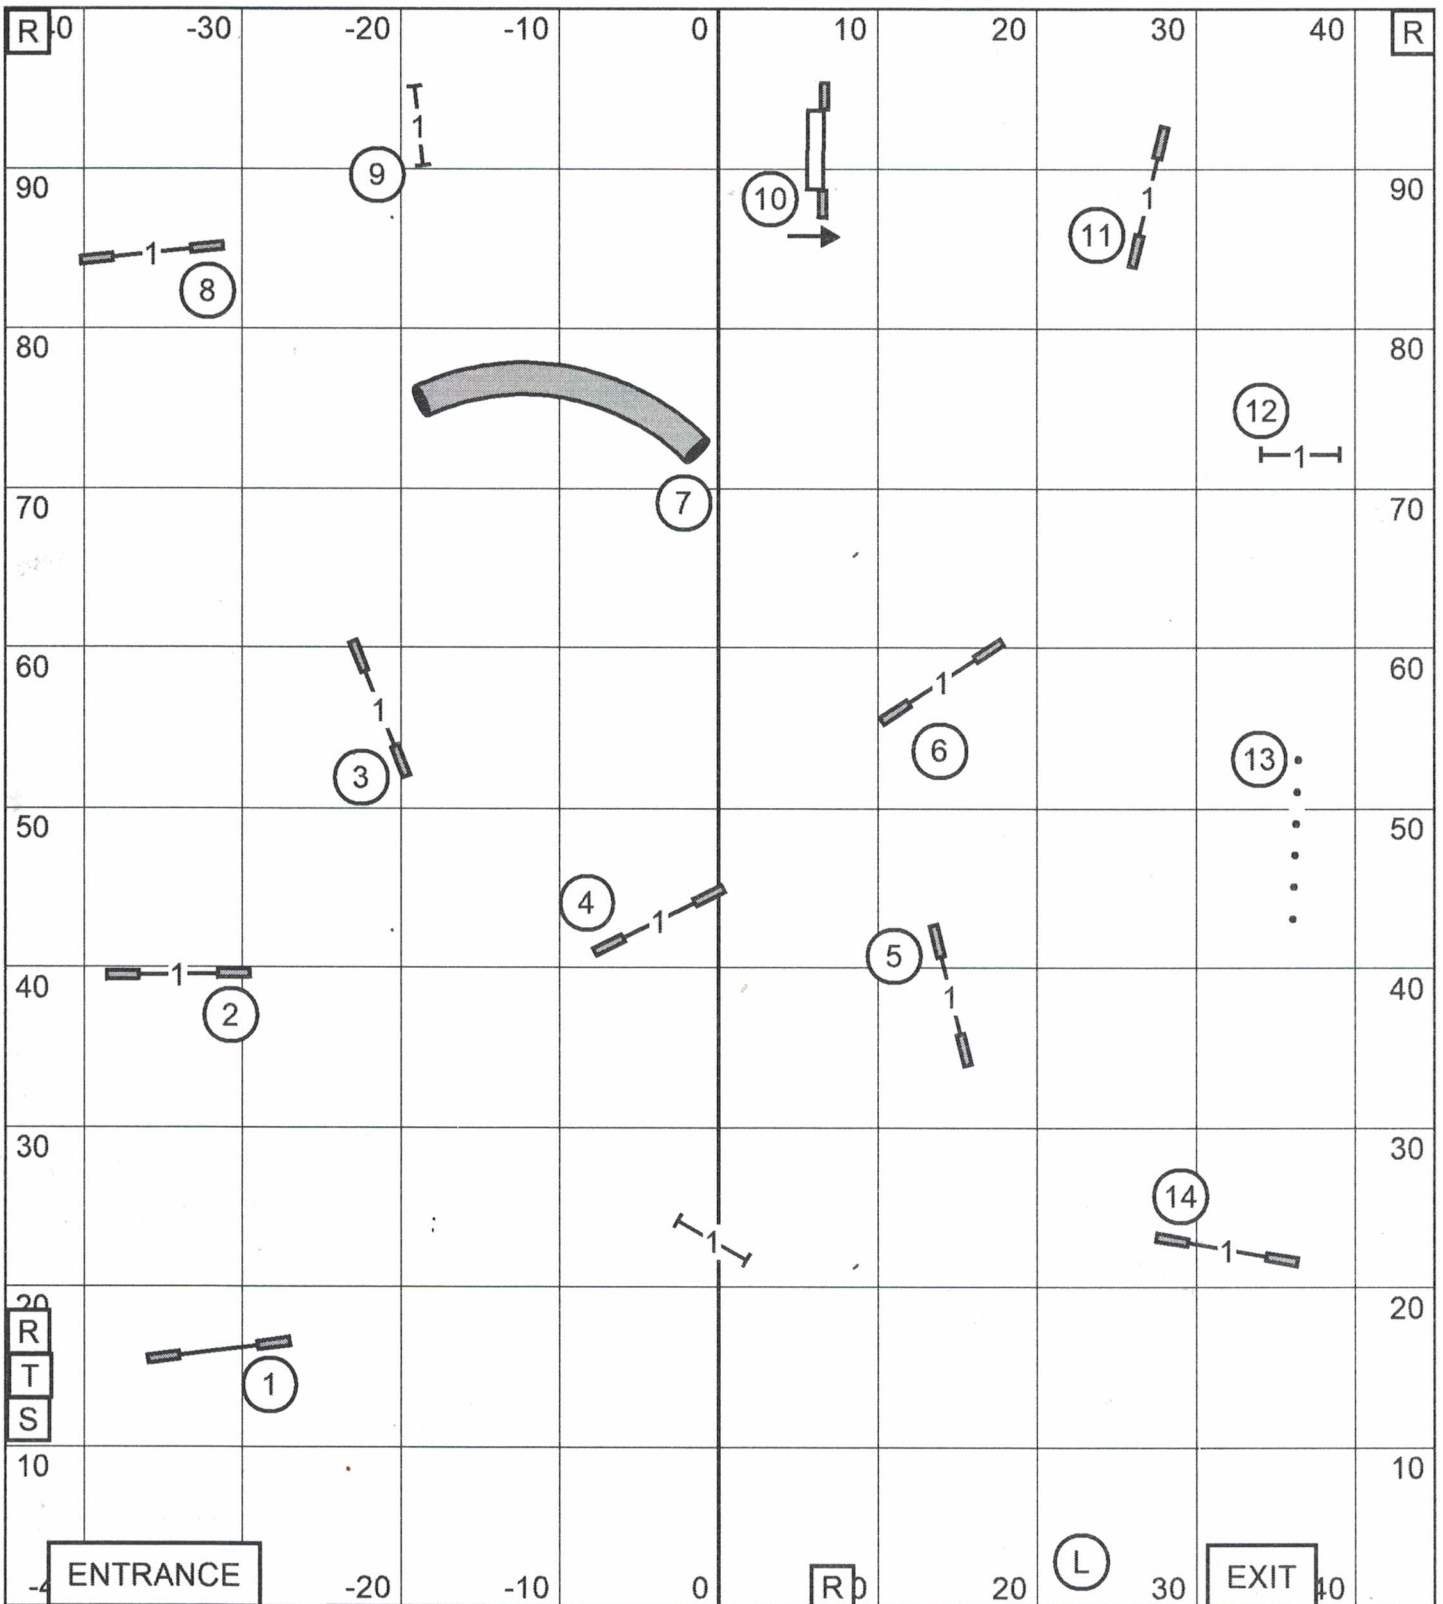

GREATER TOLEDO OBEDIENCE TRAINING CLUB
NOVICE JWW
MAY 19, 2024
Judge: Karen Wlodarski