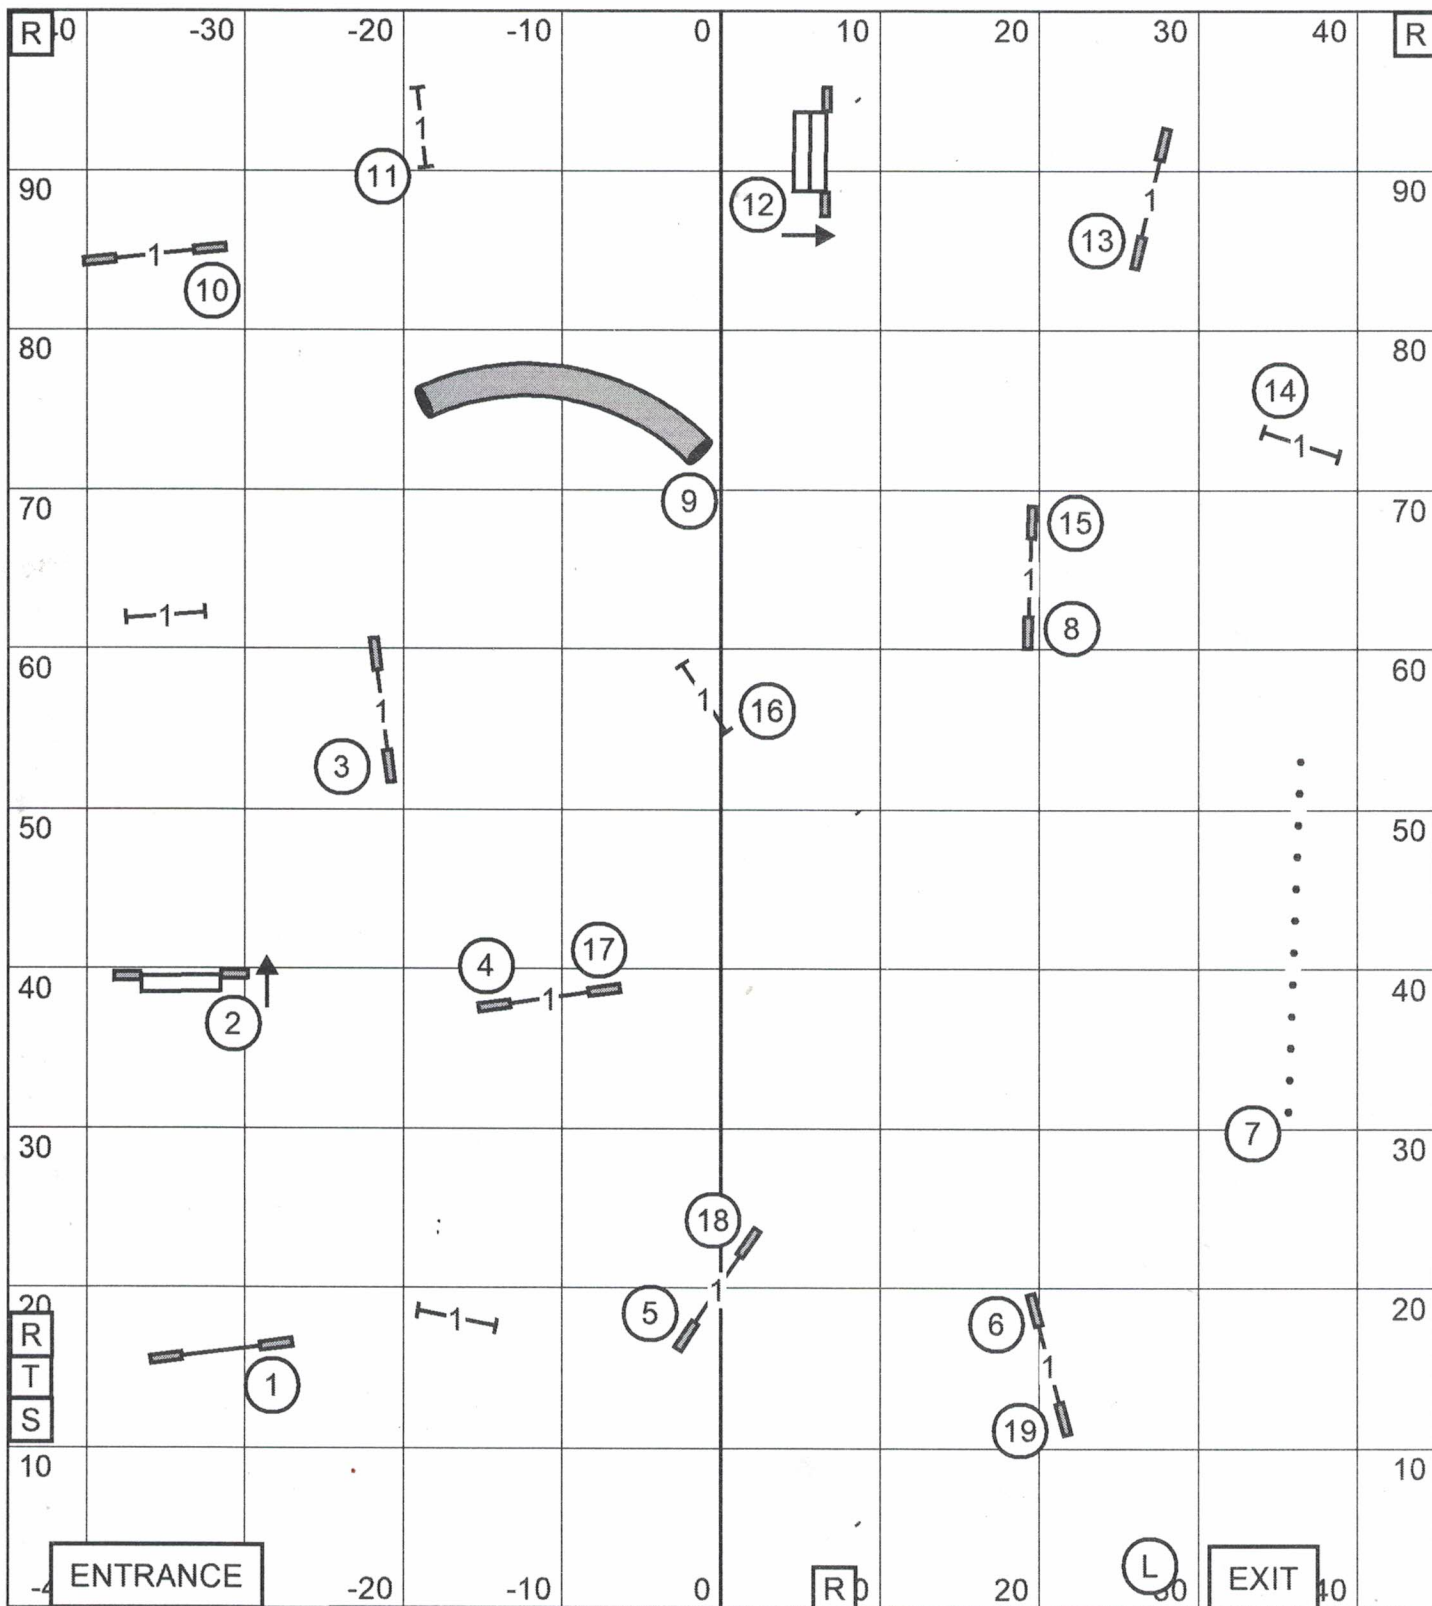

GREATER TOLEDO OBEDIENCE TRAINING CLUB
 F - A - S - T
 MAY 19, 2024
 Judge: Karen Wlodarski

Send Bonus:
 EXC / MAS (---) - 6-4A-5
 OPEN (—) - 4-5 or 6-4A
 NOVICE (-----) - 4-5 or 6-4A

GREATER TOLEDO OBEDIENCE TRAINING CLUB
 PREMIER STANDARD
 MAY 19, 2024
 Judge: Karen Wlodarski

GREATER TOLEDO OBEDIENCE TRAINING CLUB
 EXCELLENT / MASTER STANDARD
 MAY 19, 2024
 Judge: Karen Wlodarski

GREATER TOLEDO OBEDIENCE TRAINING CLUB
 OPEN STANDARD
 MAY 19, 2024
 Judge: Karen Wlodarski

GREATER TOLEDO OBEDIENCE TRAINING CLUB
 NOVICE STANDARD
 MAY 19, 2024
 Judge: Karen Wlodarski

GREATER TOLEDO OBEDIENCE TRAINING CLUB
 EXCELLENT / MASTER JWW
 MAY 19, 2024
 Judge: Karen Wlodarski

GREATER TOLEDO OBEDIENCE TRAINING CLUB
 OPEN JWW
 MAY 19, 2024
 Judge: Karen Wlodarski

GREATER TOLEDO OBEDIENCE TRAINING CLUB
 NOVICE JWW
 MAY 19, 2024
 Judge: Karen Wlodarski