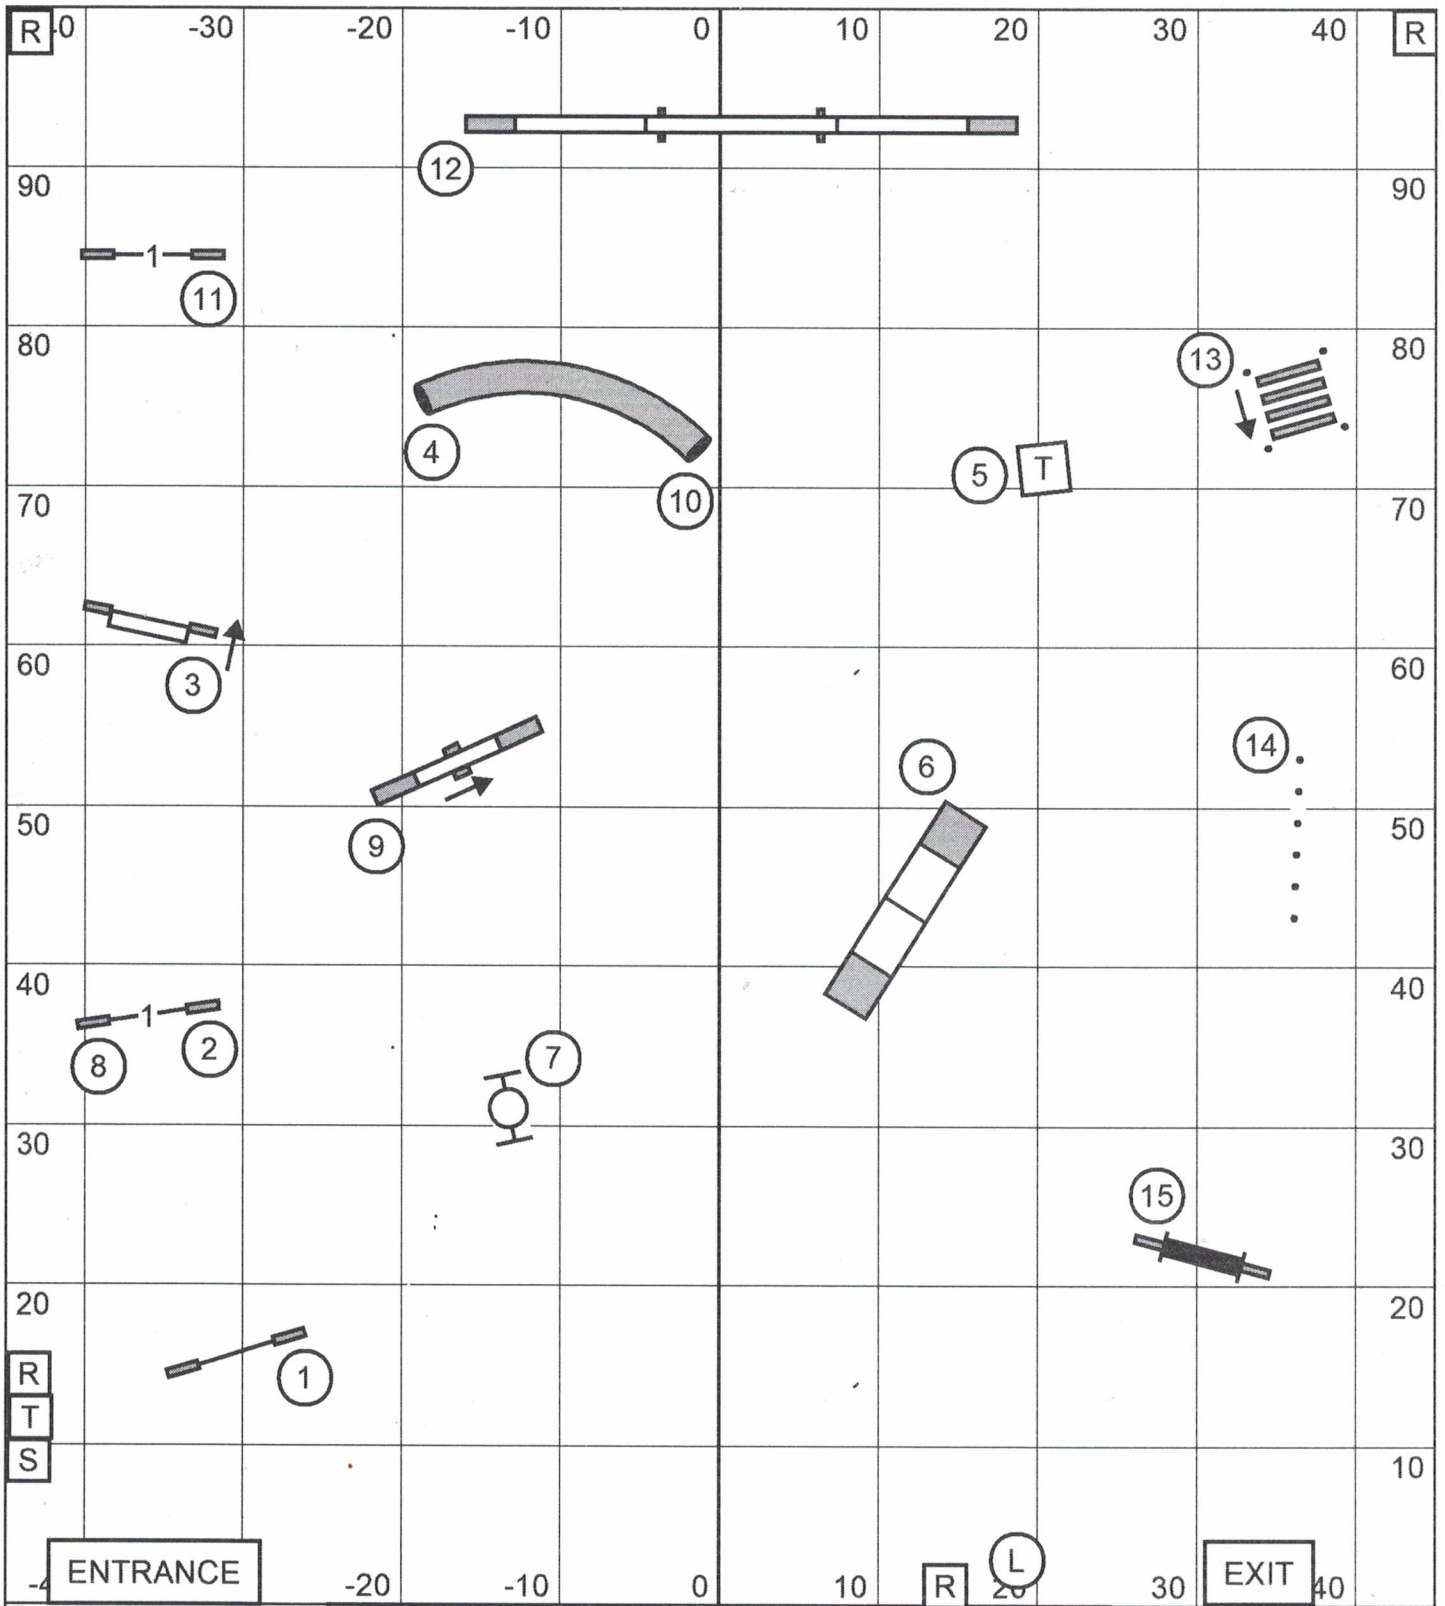

GREATER TOLEDO OBEDIENCE TRAINING CLUB
 F - A - S - T
 MAY 19, 2024
 Judge: Karen Wlodarski

Send Bonus:
 EXC / MAS (---) - 6-4A-5
 OPEN (—) - 4-5 or 6-4A
 NOVICE (-----) - 4-5 or 6-4A

GREATER TOLEDO OBEDIENCE TRAINING CLUB
 PREMIER STANDARD
 MAY 19, 2024
 Judge: Karen Wlodarski

GREATER TOLEDO OBEDIENCE TRAINING CLUB
 EXCELLENT / MASTER STANDARD
 MAY 19, 2024
 Judge: Karen Wlodarski

GREATER TOLEDO OBEDIENCE TRAINING CLUB
 OPEN STANDARD
 MAY 19, 2024
 Judge: Karen Wlodarski

GREATER TOLEDO OBEDIENCE TRAINING CLUB
 NOVICE STANDARD
 MAY 19, 2024
 Judge: Karen Wlodarski

GREATER TOLEDO OBEDIENCE TRAINING CLUB
 EXCELLENT / MASTER JWW
 MAY 19, 2024
 Judge: Karen Wlodarski

GREATER TOLEDO OBEDIENCE TRAINING CLUB
 OPEN JWW
 MAY 19, 2024
 Judge: Karen Wlodarski

GREATER TOLEDO OBEDIENCE TRAINING CLUB
 NOVICE JWW
 MAY 19, 2024
 Judge: Karen Wlodarski