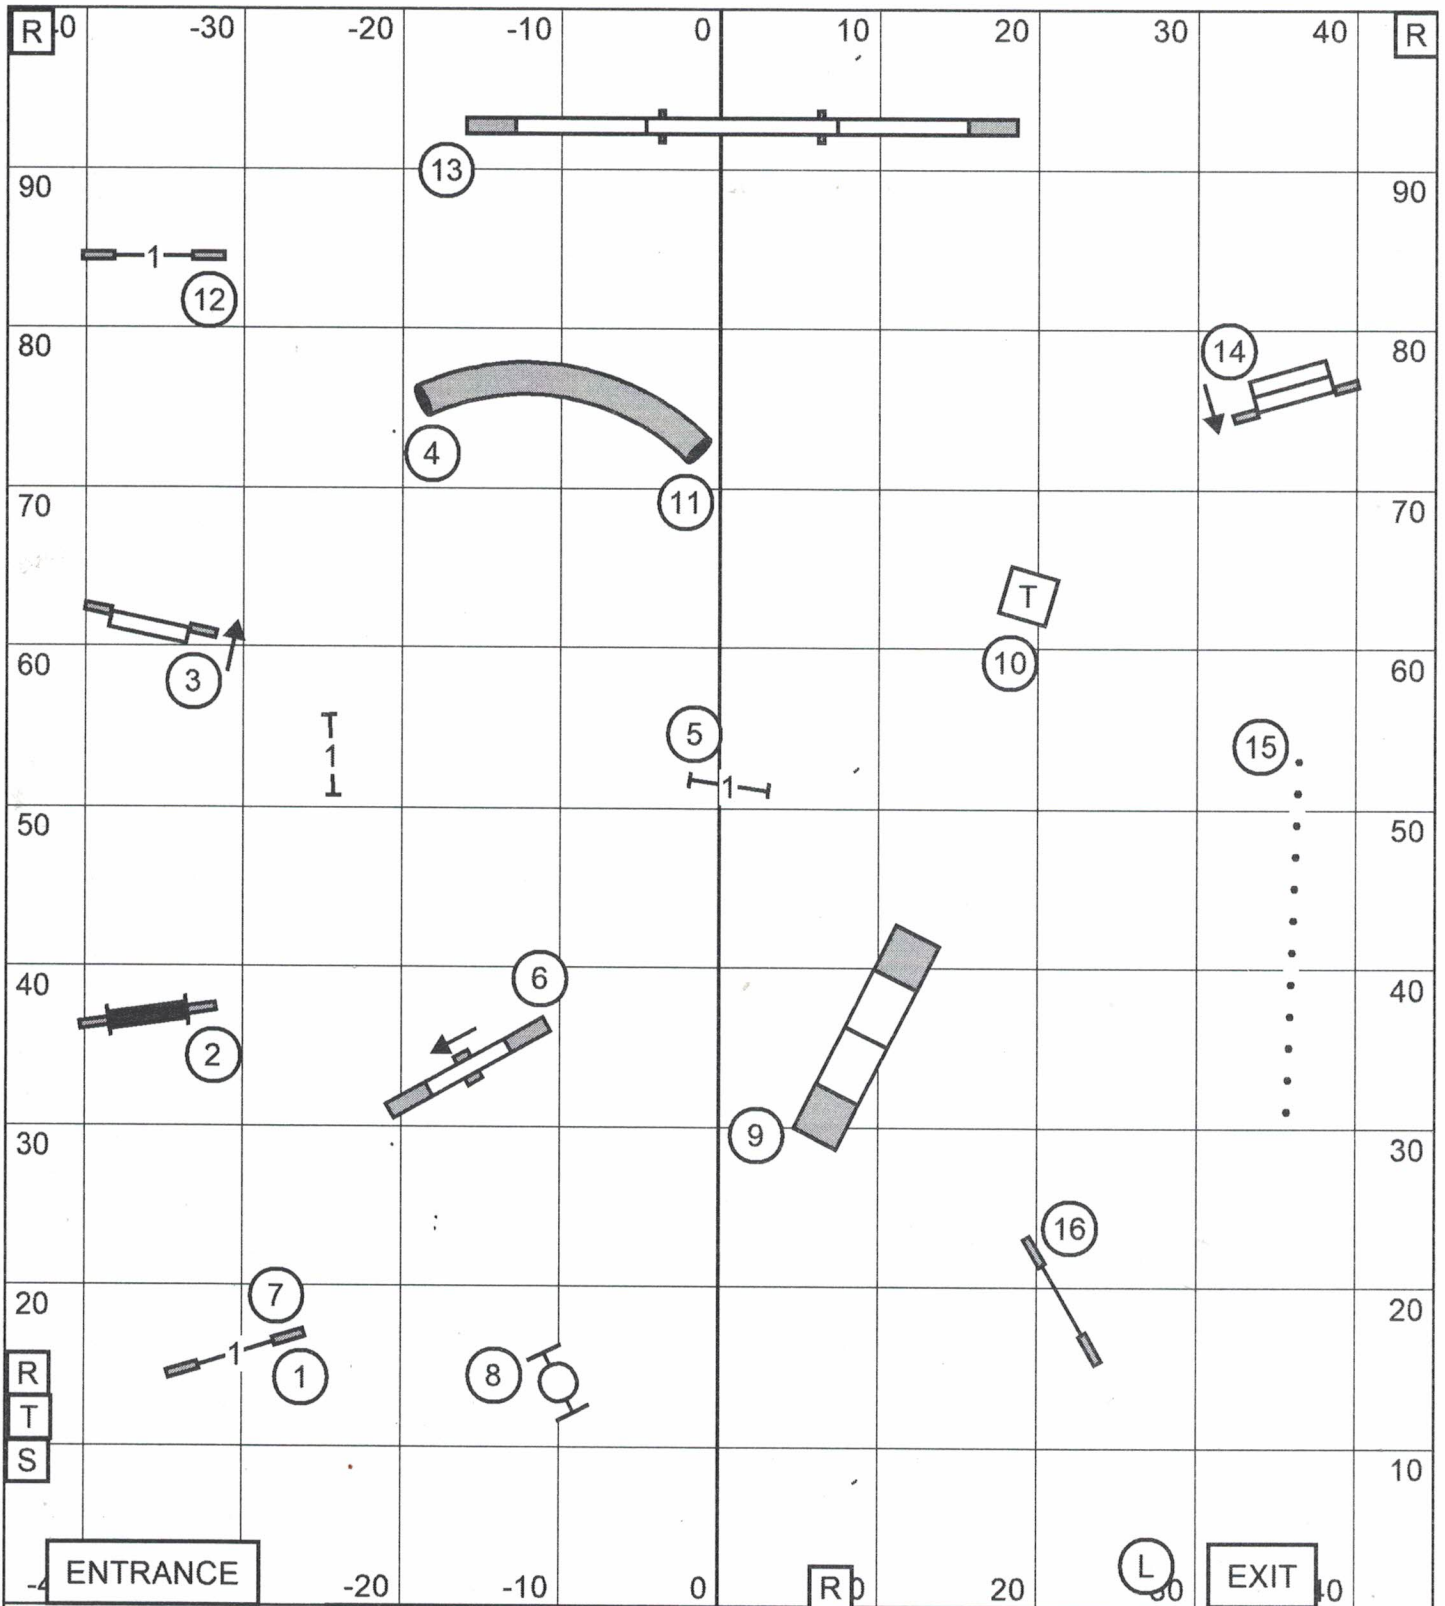

GREATER TOLEDO OBEDIENCE TRAINING CLUB
 F - A - S - T
 MAY 19, 2024
 Judge: Karen Wlodarski

Send Bonus:
 EXC / MAS (---) - 6-4A-5
 OPEN (—) - 4-5 or 6-4A
 NOVICE (-----) - 4-5 or 6-4A

GREATER TOLEDO OBEDIENCE TRAINING CLUB
 PREMIER STANDARD
 MAY 19, 2024
 Judge: Karen Wlodarski

GREATER TOLEDO OBEDIENCE TRAINING CLUB
 EXCELLENT / MASTER STANDARD
 MAY 19, 2024
 Judge: Karen Wlodarski

GREATER TOLEDO OBEDIENCE TRAINING CLUB
 OPEN STANDARD
 MAY 19, 2024
 Judge: Karen Wlodarski

GREATER TOLEDO OBEDIENCE TRAINING CLUB
 NOVICE STANDARD
 MAY 19, 2024
 Judge: Karen Wlodarski

GREATER TOLEDO OBEDIENCE TRAINING CLUB
 EXCELLENT / MASTER JWW
 MAY 19, 2024
 Judge: Karen Wlodarski

GREATER TOLEDO OBEDIENCE TRAINING CLUB
 OPEN JWW
 MAY 19, 2024
 Judge: Karen Wlodarski

GREATER TOLEDO OBEDIENCE TRAINING CLUB
 NOVICE JWW
 MAY 19, 2024
 Judge: Karen Wlodarski