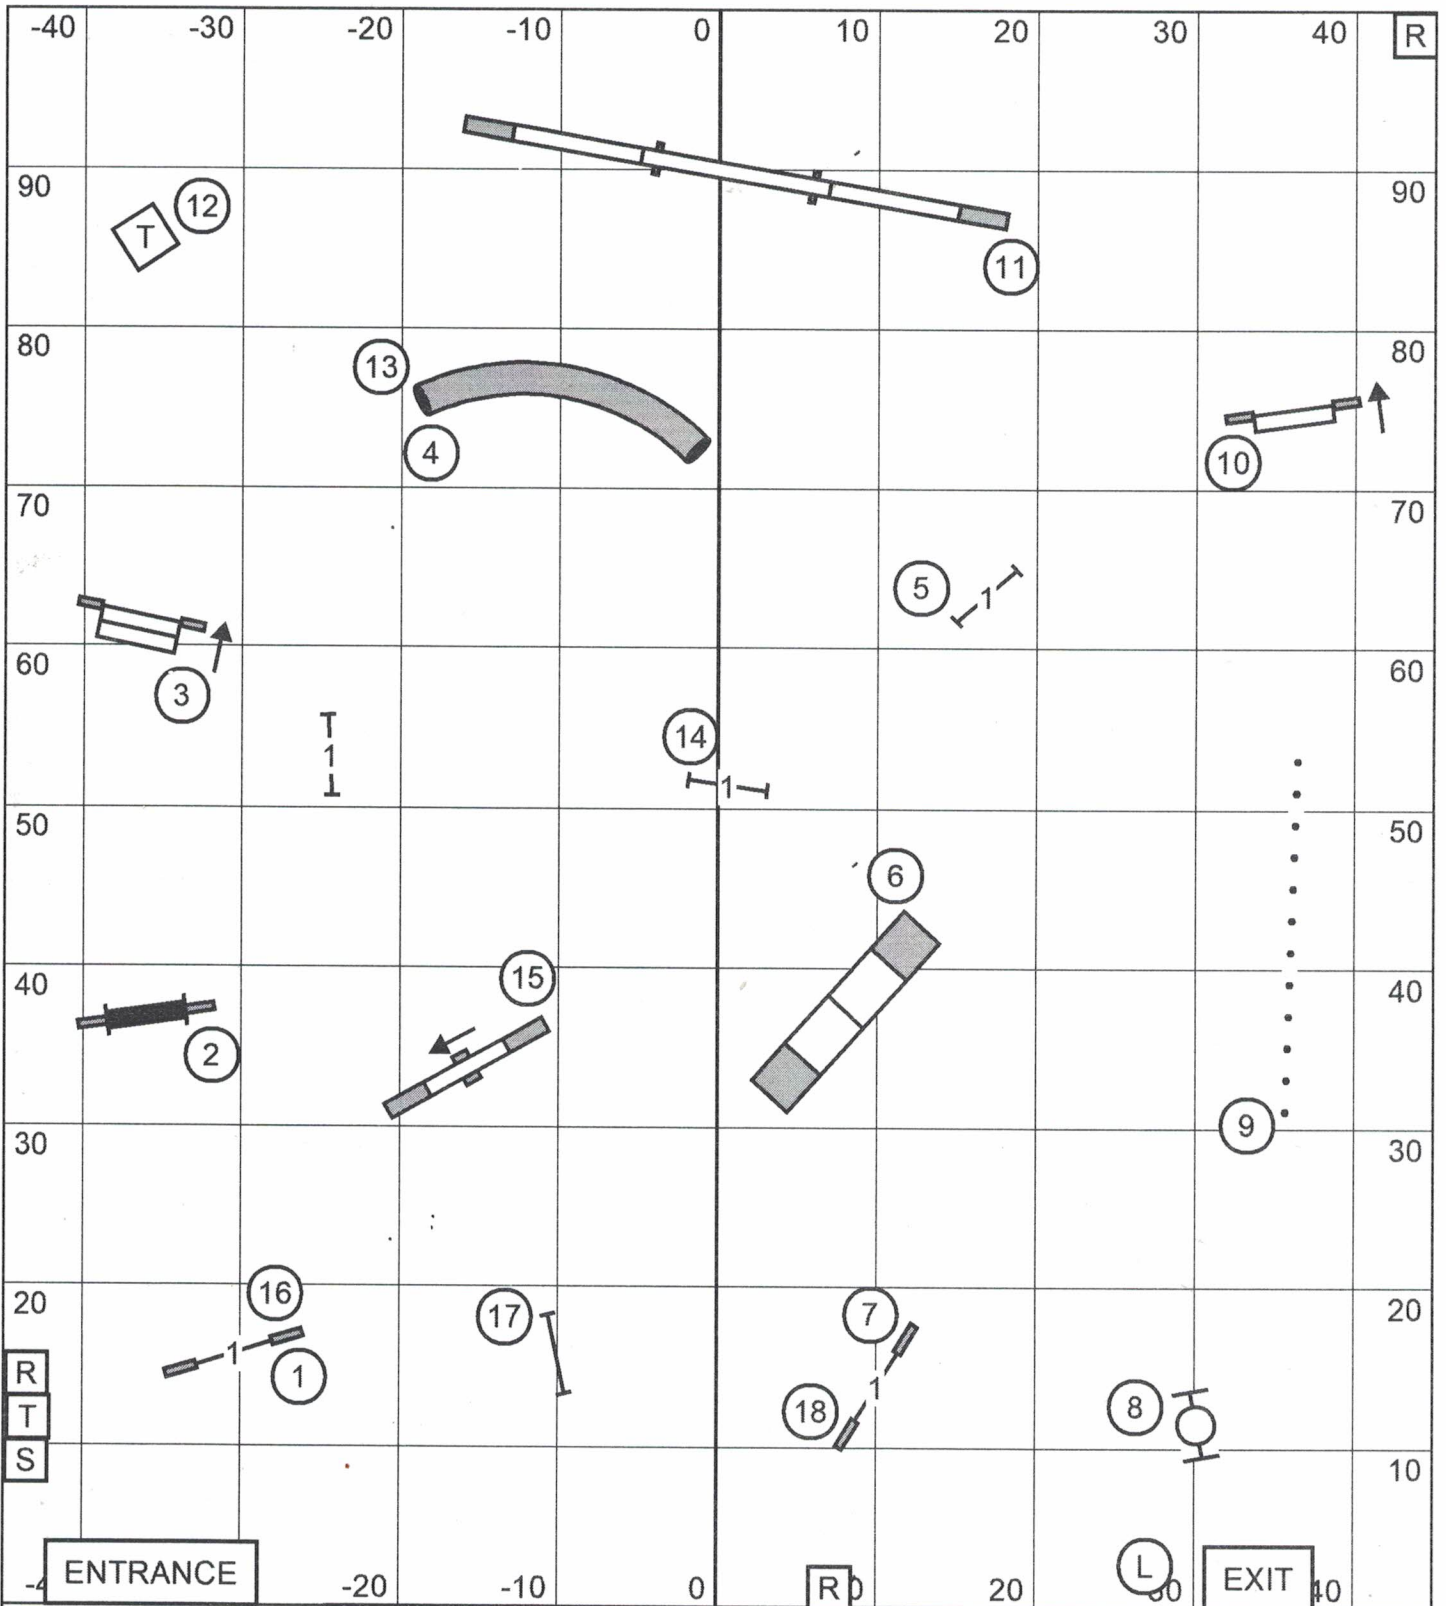

GREATER TOLEDO OBEDIENCE TRAINING CLUB
 F - A - S - T
 MAY 19, 2024
 Judge: Karen Wlodarski

Send Bonus:
 EXC / MAS (---) - 6-4A-5
 OPEN (—) - 4-5 or 6-4A
 NOVICE (-----) - 4-5 or 6-4A

GREATER TOLEDO OBEDIENCE TRAINING CLUB
 PREMIER STANDARD
 MAY 19, 2024
 Judge: Karen Wlodarski

GREATER TOLEDO OBEDIENCE TRAINING CLUB
 EXCELLENT / MASTER STANDARD
 MAY 19, 2024
 Judge: Karen Wlodarski

GREATER TOLEDO OBEDIENCE TRAINING CLUB
 OPEN STANDARD
 MAY 19, 2024
 Judge: Karen Wlodarski

GREATER TOLEDO OBEDIENCE TRAINING CLUB
 NOVICE STANDARD
 MAY 19, 2024
 Judge: Karen Wlodarski

GREATER TOLEDO OBEDIENCE TRAINING CLUB
 EXCELLENT / MASTER JWW
 MAY 19, 2024
 Judge: Karen Wlodarski

GREATER TOLEDO OBEDIENCE TRAINING CLUB
 OPEN JWW
 MAY 19, 2024
 Judge: Karen Wlodarski

GREATER TOLEDO OBEDIENCE TRAINING CLUB
 NOVICE JWW
 MAY 19, 2024
 Judge: Karen Wlodarski