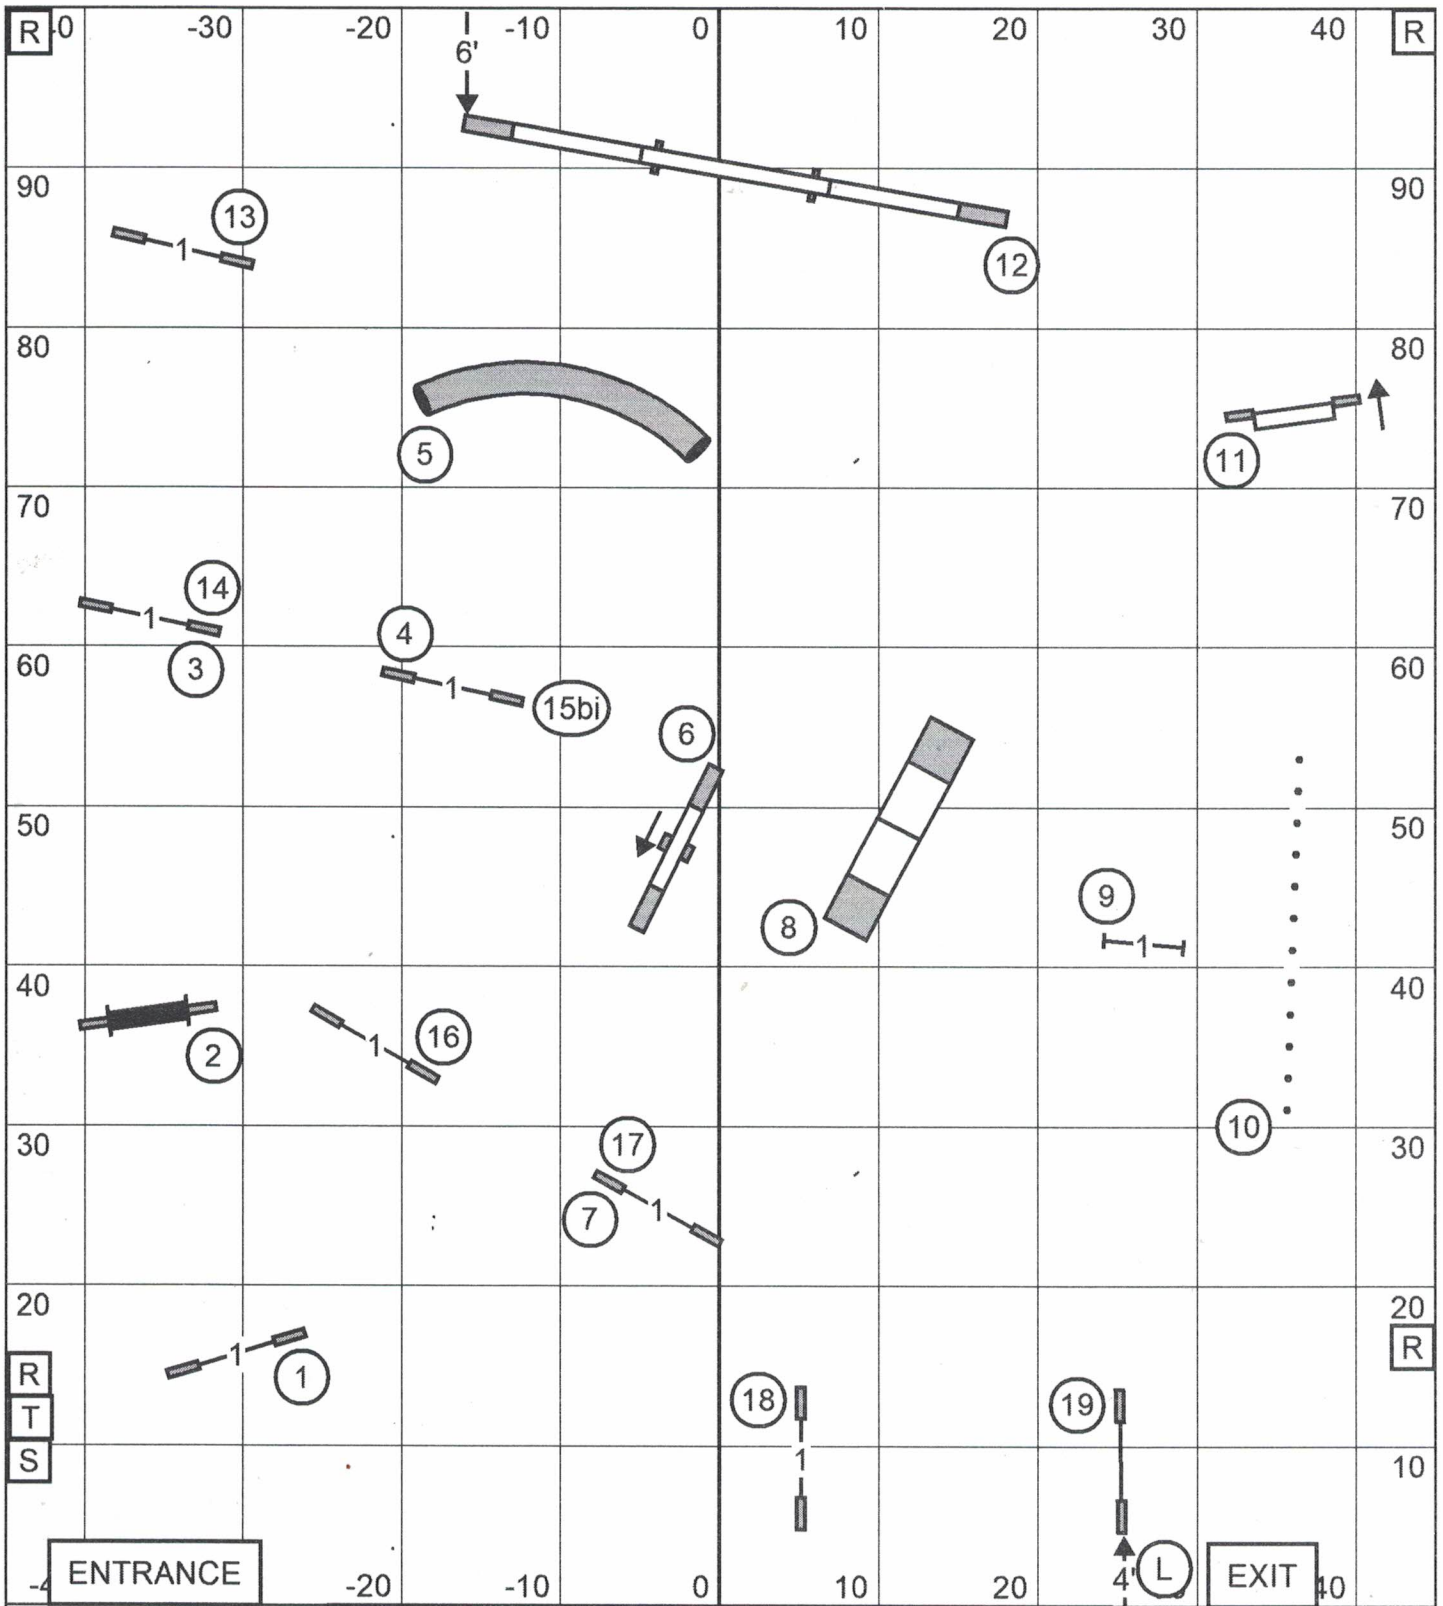

GREATER TOLEDO OBEDIENCE TRAINING CLUB
 F - A - S - T
 MAY 19, 2024
 Judge: Karen Wlodarski

Send Bonus:
 EXC / MAS (---) - 6-4A-5
 OPEN (—) - 4-5 or 6-4A
 NOVICE (-----) - 4-5 or 6-4A

GREATER TOLEDO OBEDIENCE TRAINING CLUB
 PREMIER STANDARD
 MAY 19, 2024
 Judge: Karen Wlodarski

GREATER TOLEDO OBEDIENCE TRAINING CLUB
 EXCELLENT / MASTER STANDARD
 MAY 19, 2024
 Judge: Karen Wlodarski

GREATER TOLEDO OBEDIENCE TRAINING CLUB
 OPEN STANDARD
 MAY 19, 2024
 Judge: Karen Wlodarski

GREATER TOLEDO OBEDIENCE TRAINING CLUB
 NOVICE STANDARD
 MAY 19, 2024
 Judge: Karen Wlodarski

GREATER TOLEDO OBEDIENCE TRAINING CLUB
 EXCELLENT / MASTER JWW
 MAY 19, 2024
 Judge: Karen Wlodarski

GREATER TOLEDO OBEDIENCE TRAINING CLUB
 OPEN JWW
 MAY 19, 2024
 Judge: Karen Wlodarski

GREATER TOLEDO OBEDIENCE TRAINING CLUB
 NOVICE JWW
 MAY 19, 2024
 Judge: Karen Wlodarski