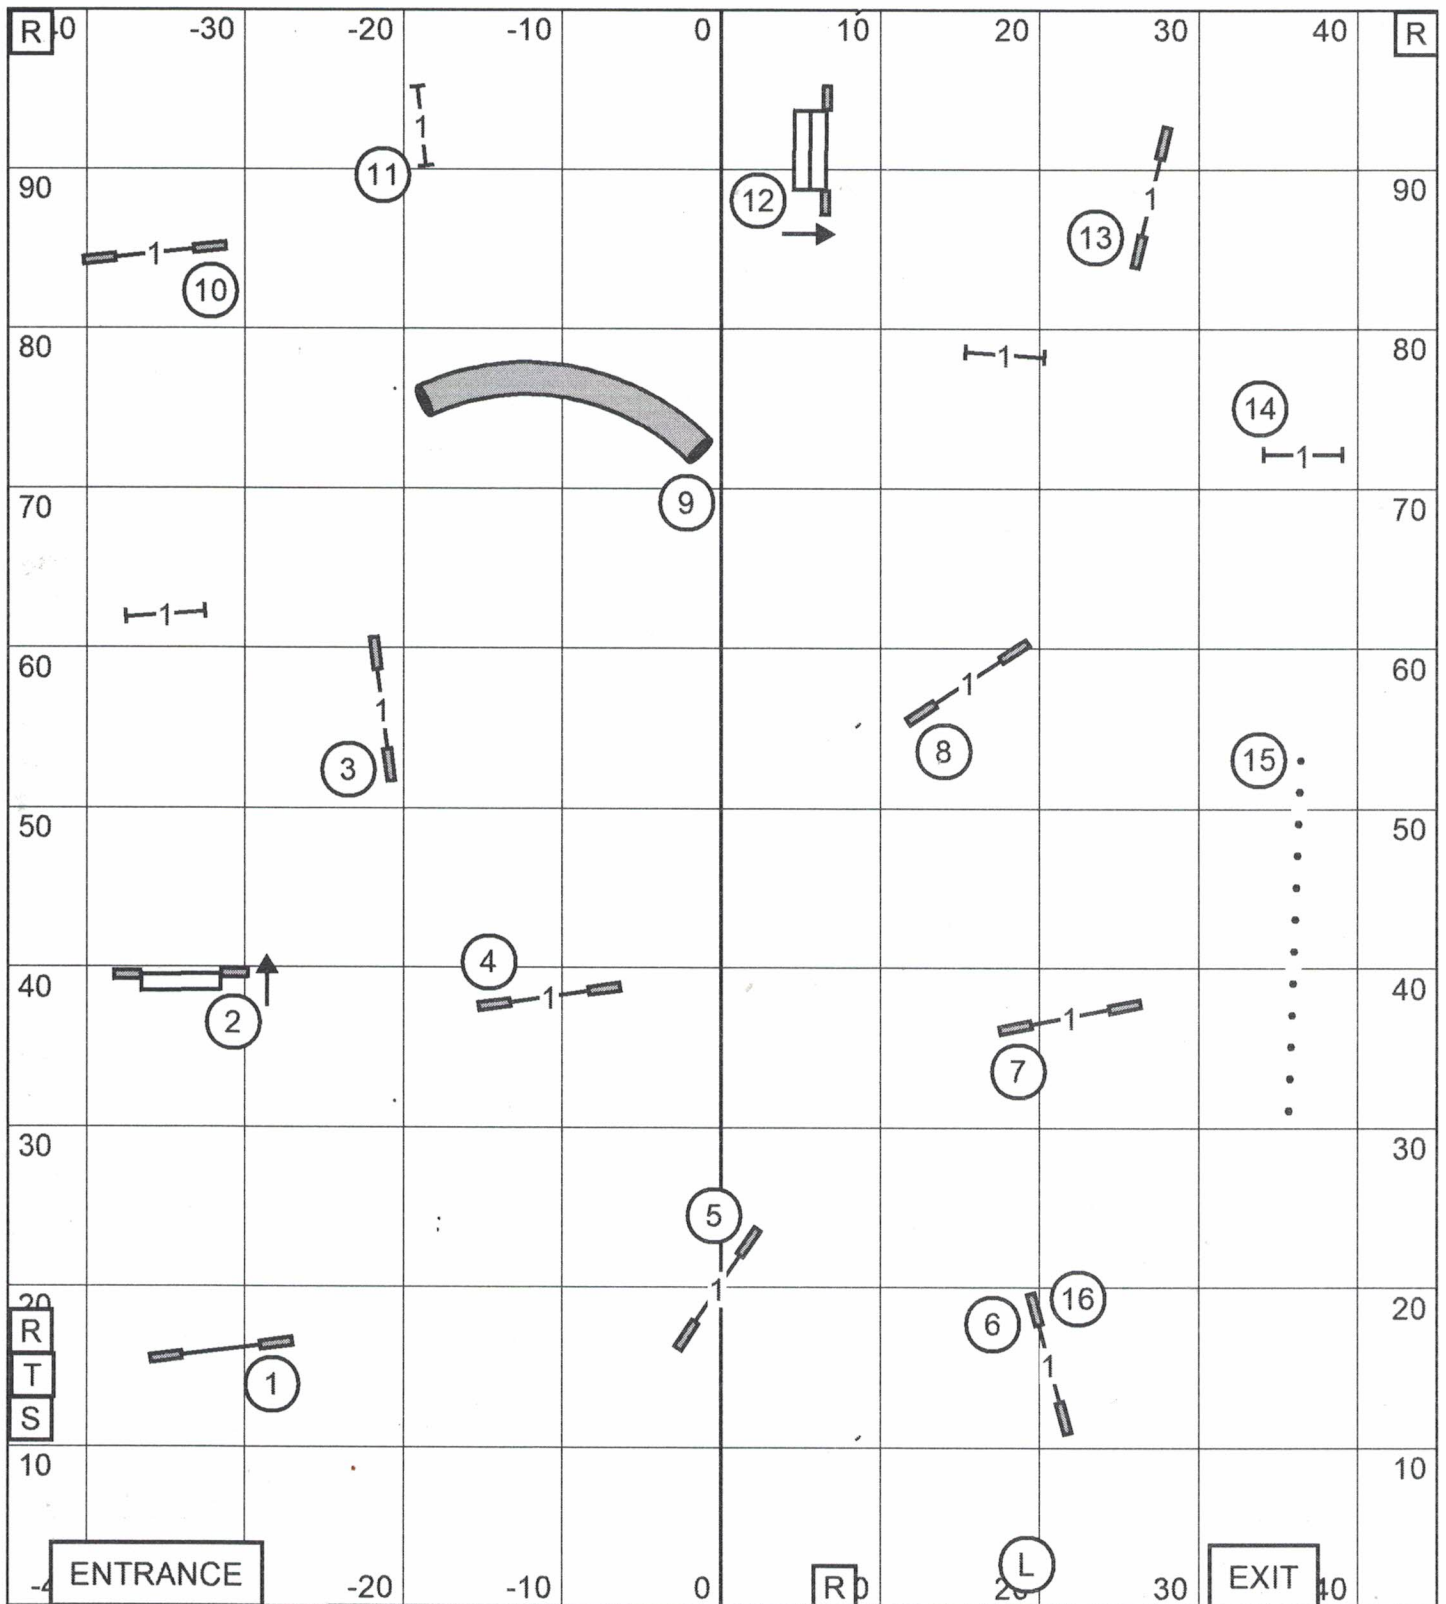

GREATER TOLEDO OBEDIENCE TRAINING CLUB
OPEN JWW
MAY 19, 2024
Judge: Karen Wlodarski