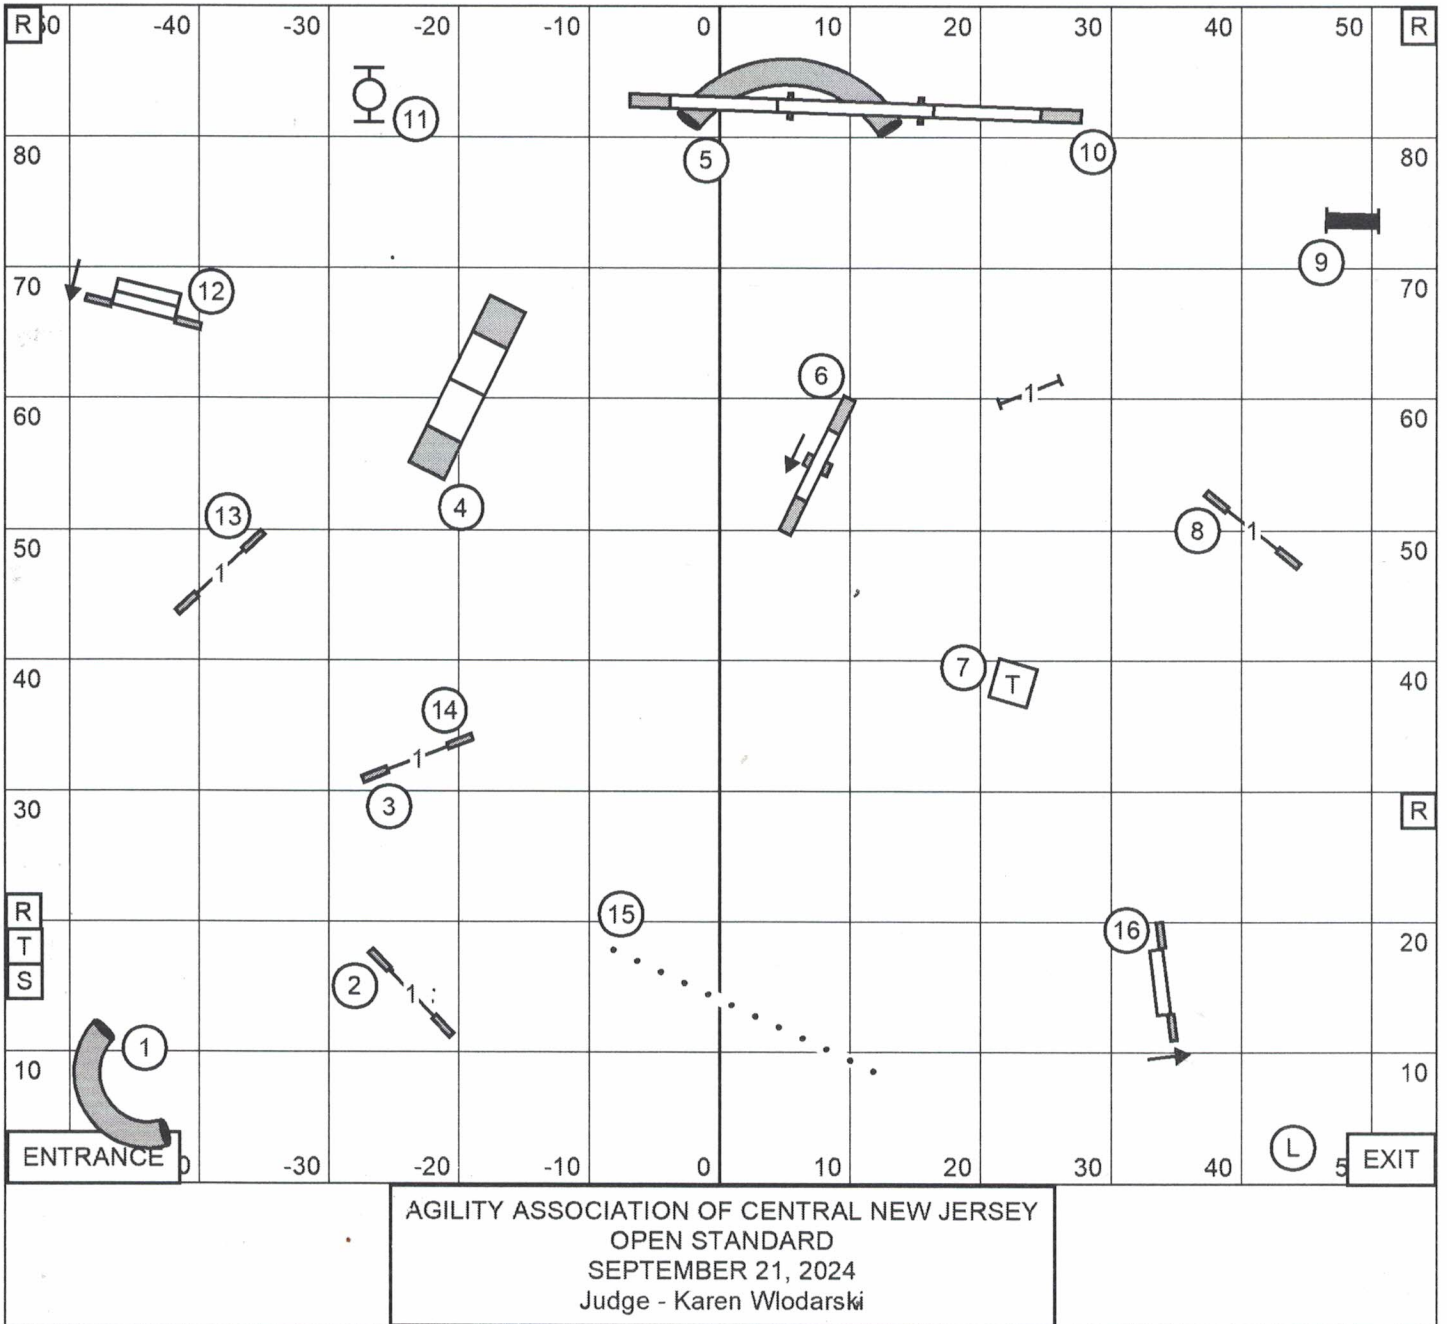

AGILITY ASSOCIATION OF CENTRAL NEW JERSEY
OPEN STANDARD
SEPTEMBER 21, 2024
Judge - Karen Wlodarski