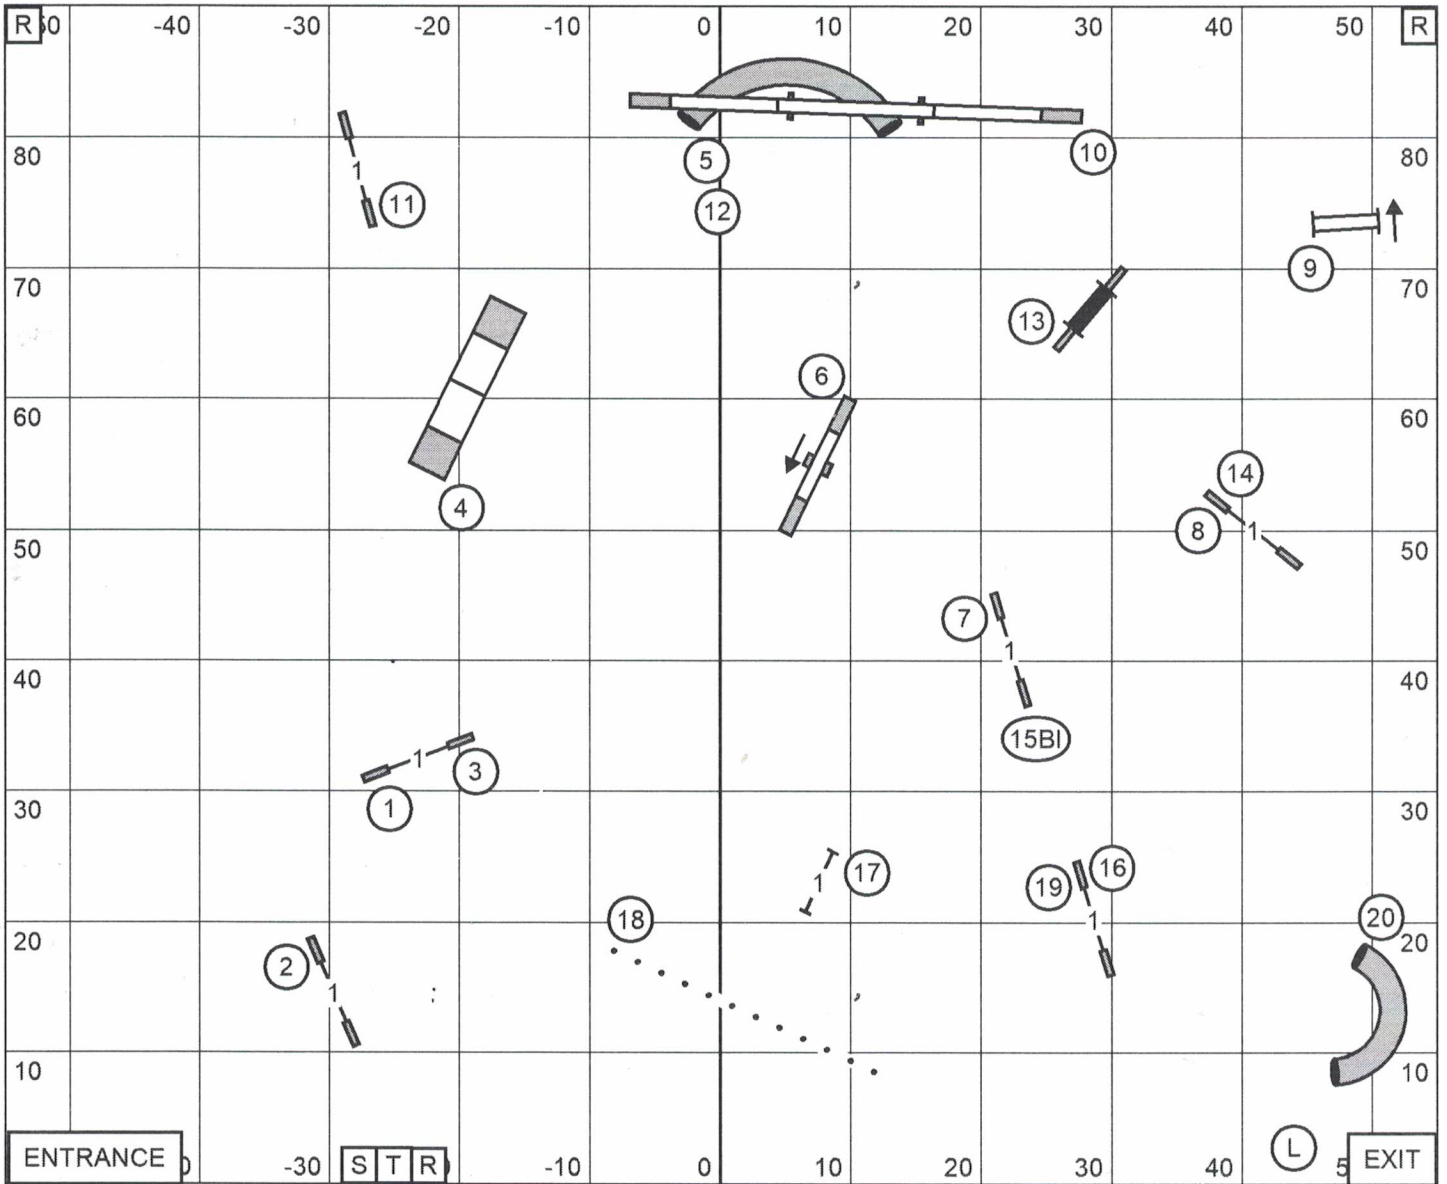

AGILITY ASSOCIATION OF CENTRAL NEW JERSEY
PREMIER STANDARD
SEPTEMBER 21, 2024
Judge - Karen Wlodarski