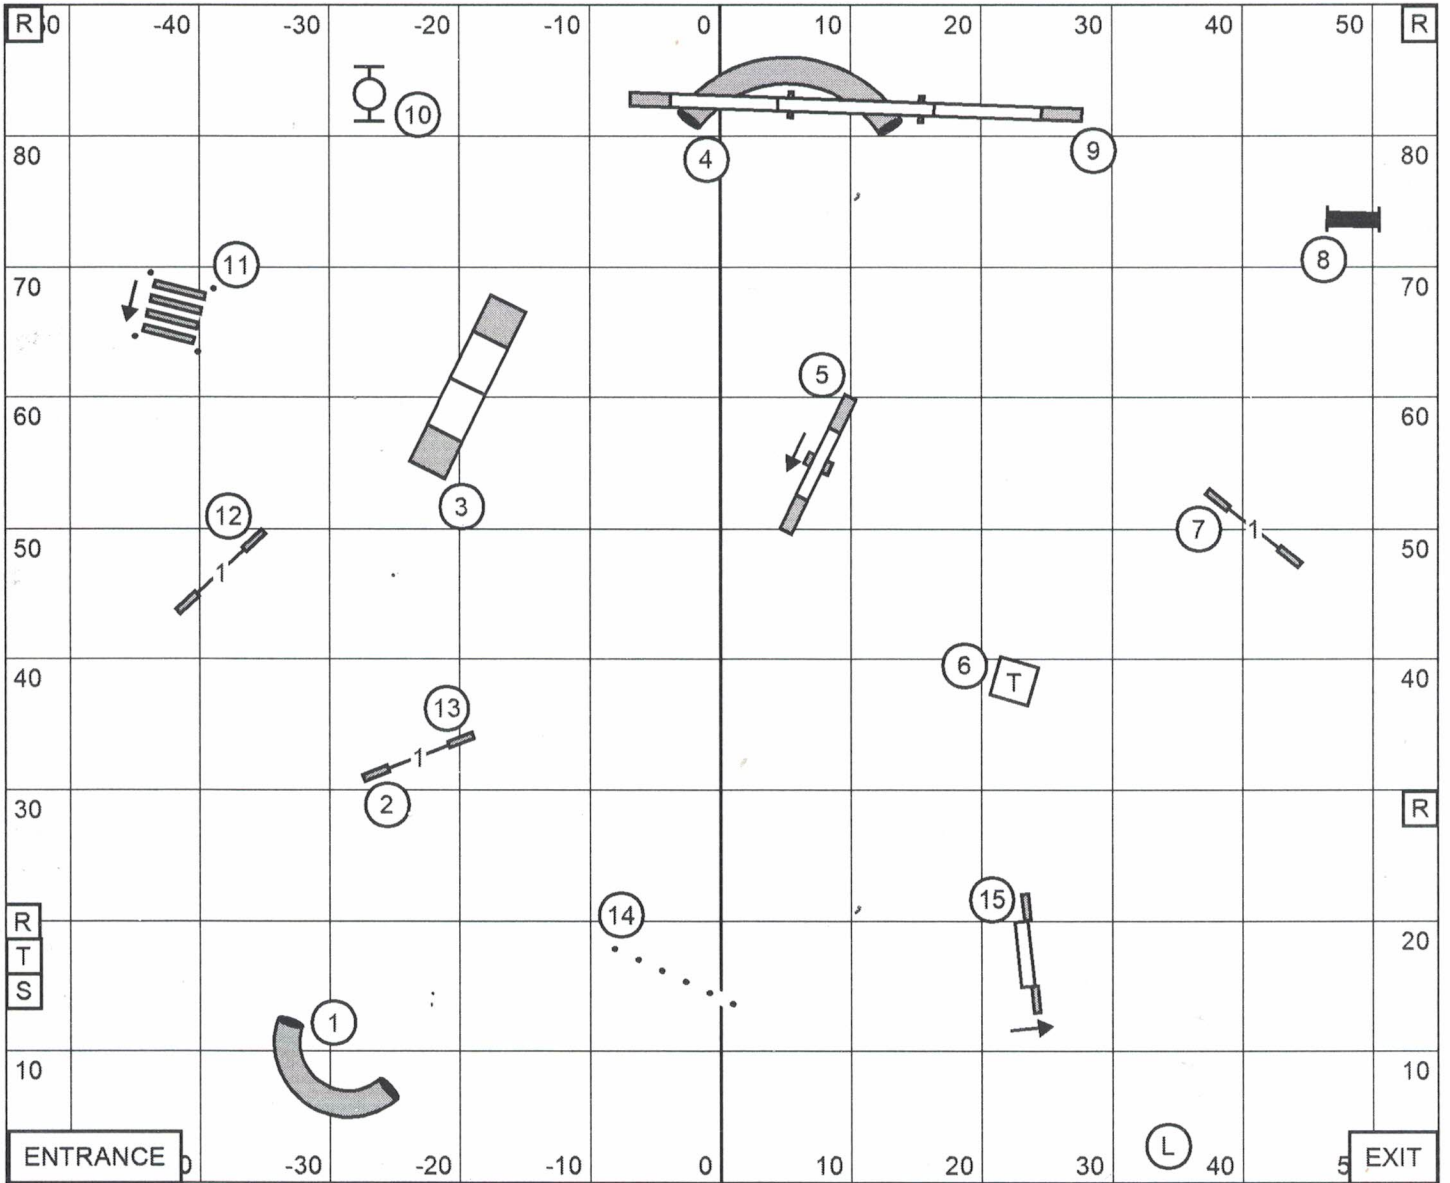

AGILITY ASSOCIATION OF CENTRAL NEW JERSEY
NOVICE STANDARD
SEPTEMBER 21, 2024
Judge - Karen Wlodarski