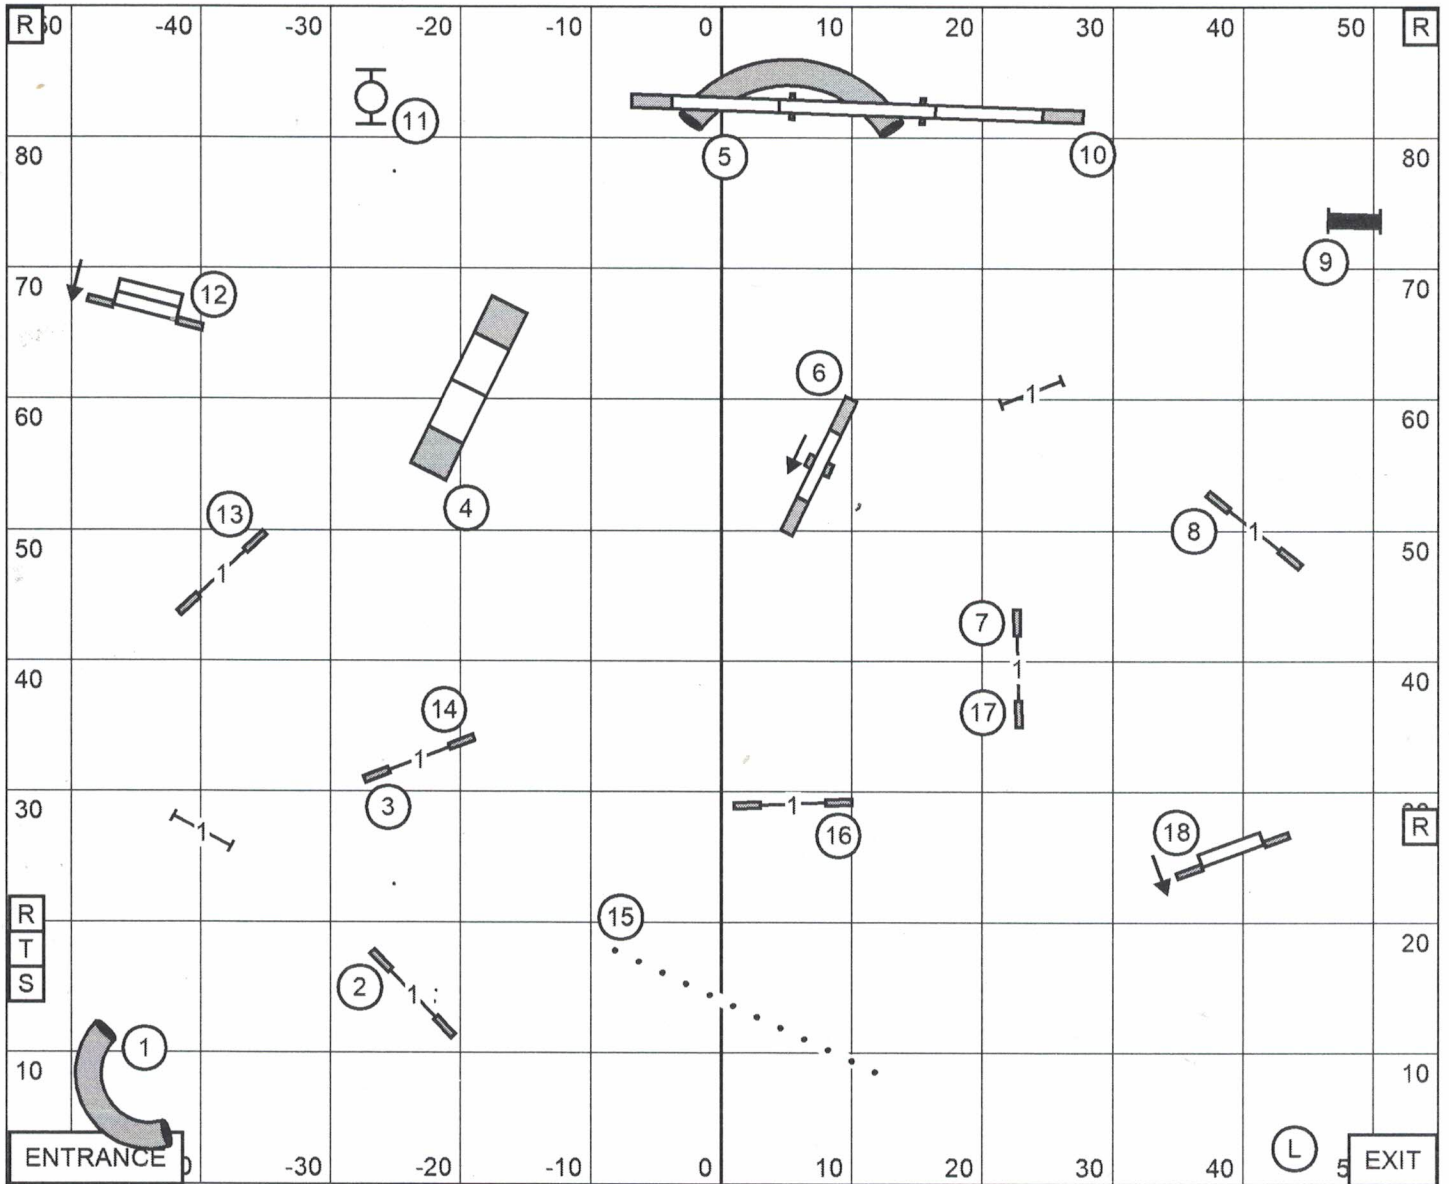

AGILITY ASSOCIATION OF CENTRAL NEW JERSEY
EXCELLENT / MASTER STANDARD
SEPTEMBER 21, 2024
Judge - Karen Wlodarski