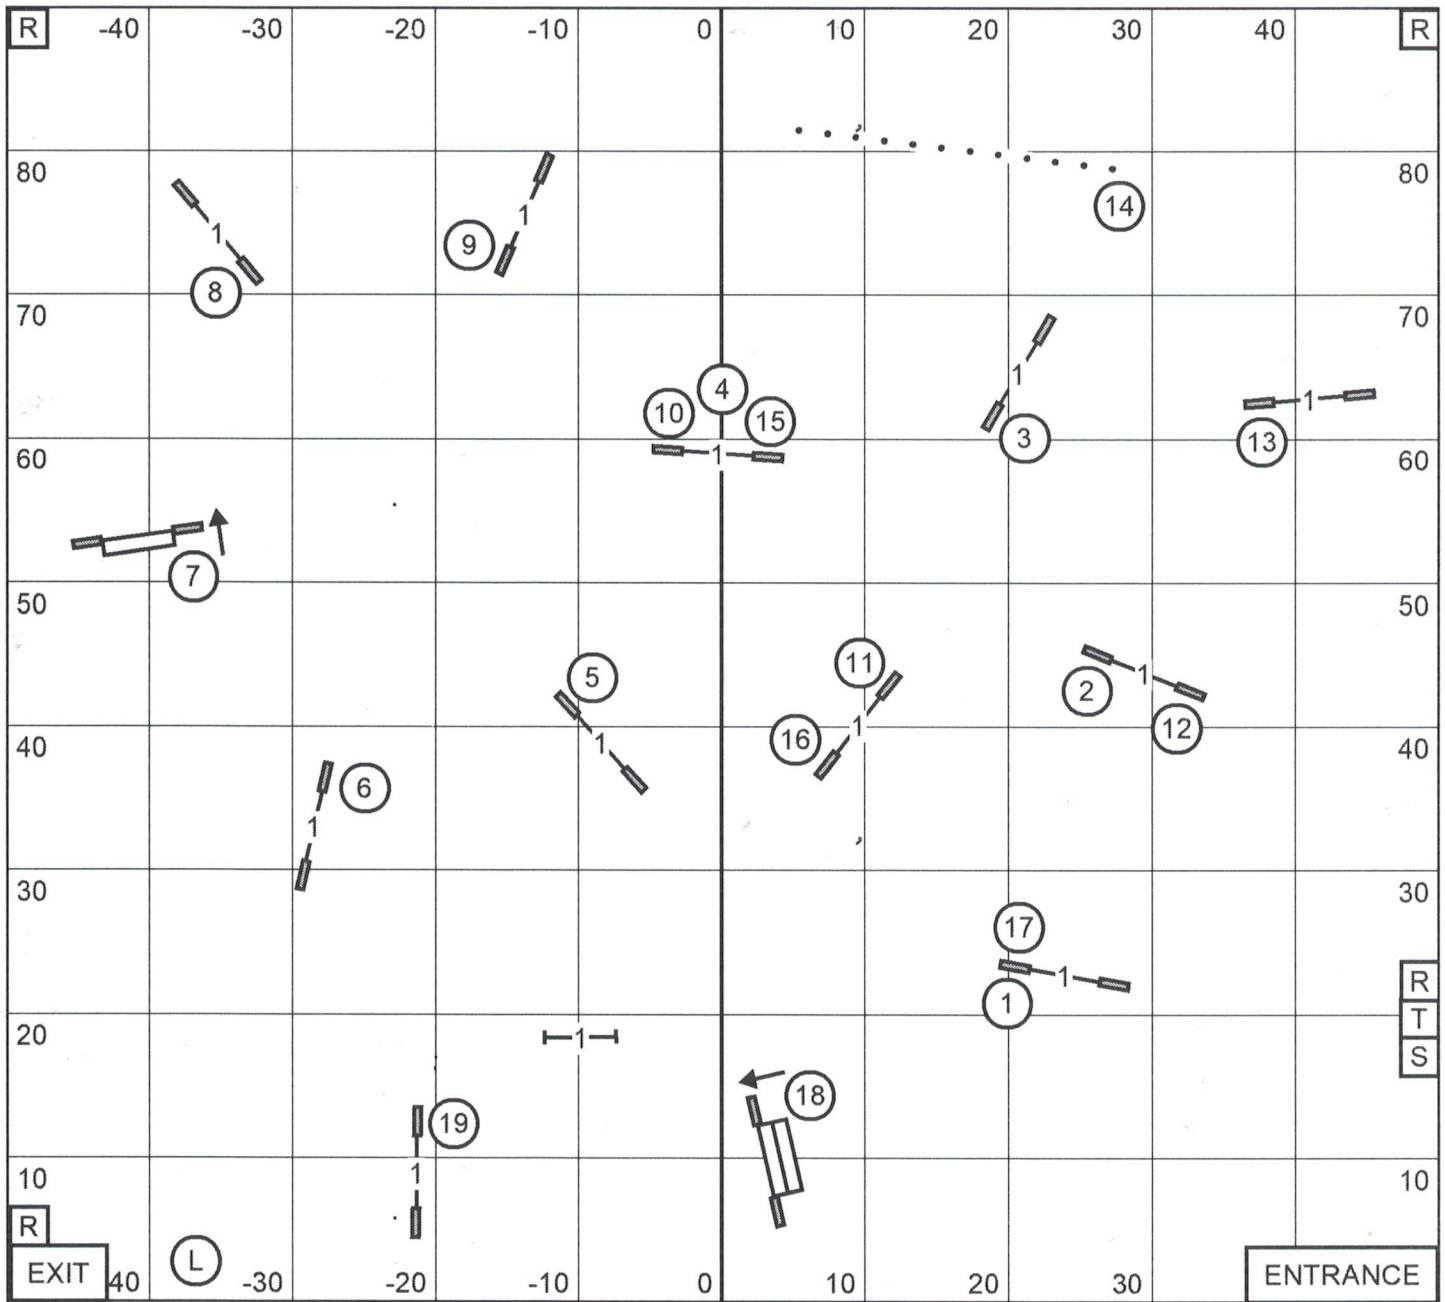

AGILITY ASSOCIATION OF CENTRAL NEW JERSEY
 F - A - S - T
 SEPTEMBER 22, 2024
 Judge - Karen Wlodarski

Send Bonus:
 EXC / MAS (---) - 5A-4A-6A or 6B-4B-5B
 OPEN (—) - 4A-6A or 6B-4B
 NOVICE (-----) - 4A-6A or 6B-4B