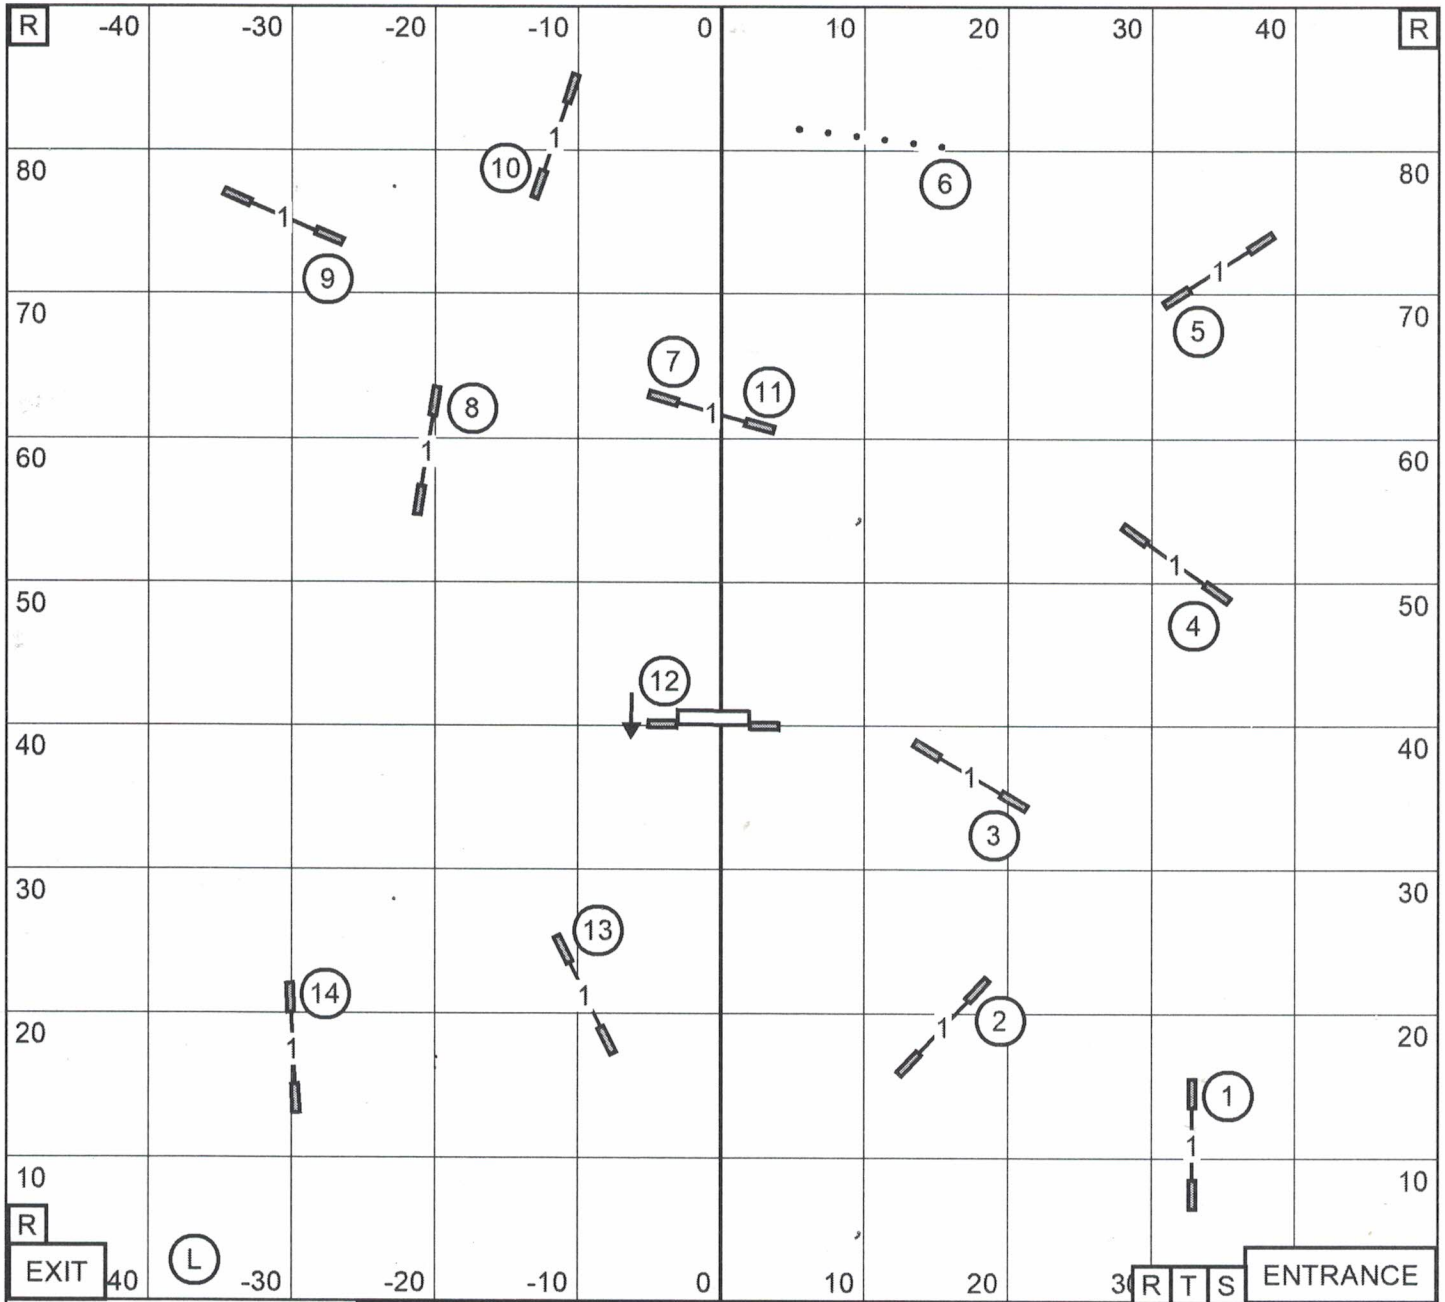

AGILITY ASSOCIATION OF CENTRAL NEW JERSEY
NOVICE JWW
SEPTEMBER 22, 2024
Judge - Karen Wlodarski