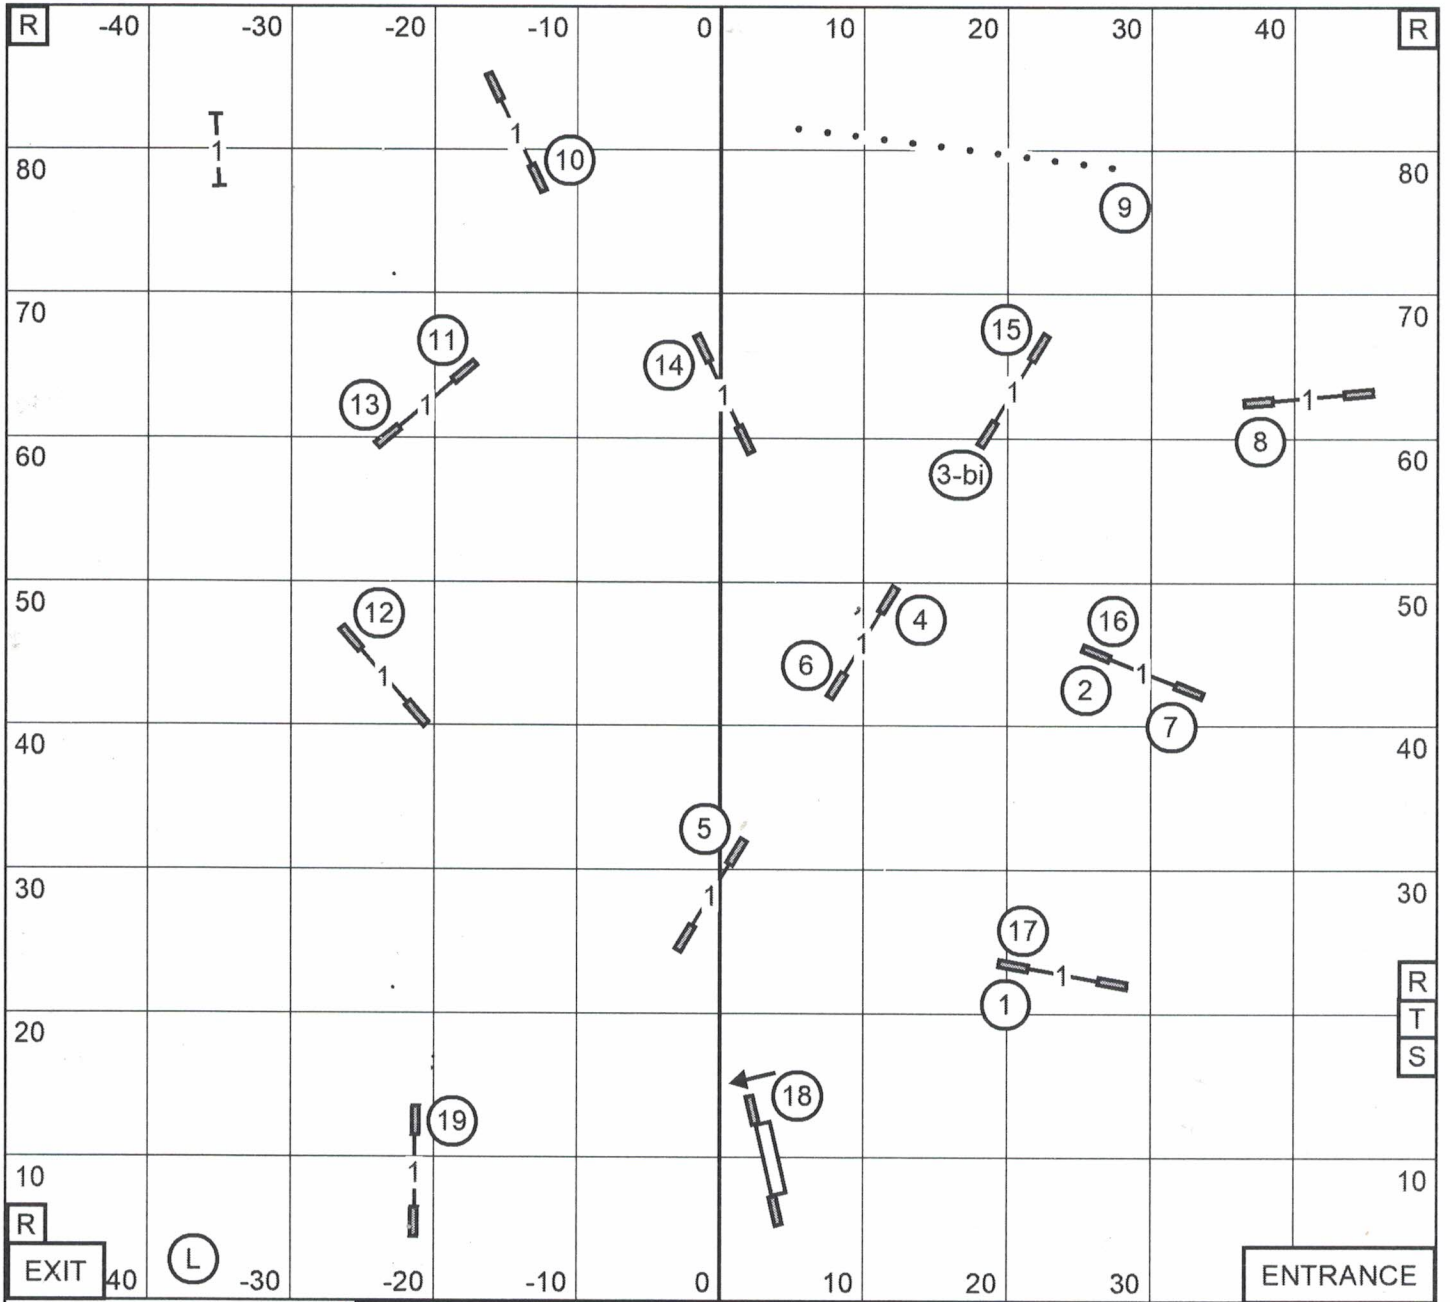

AGILITY ASSOCIATION OF CENTRAL NEW JERSEY
PREMIER JWW
SEPTEMBER 22, 2024
Judge - Karen Wlodarski