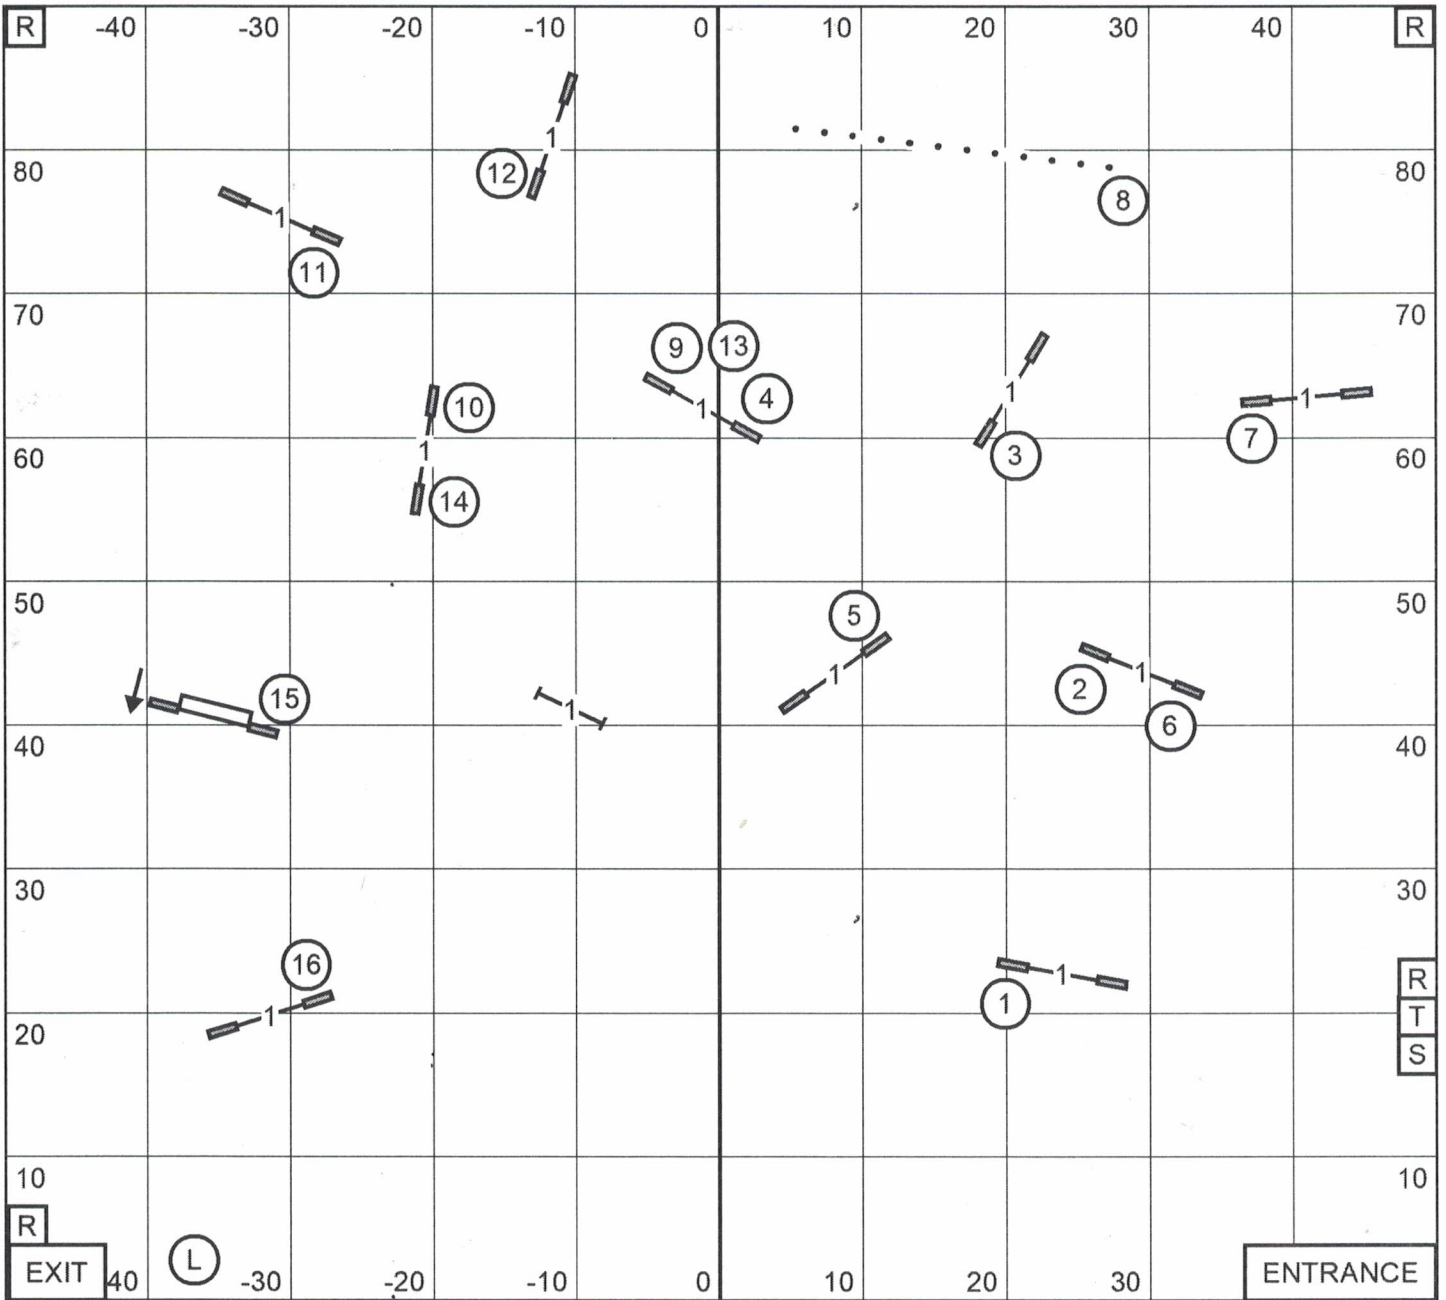

AGILITY ASSOCIATION OF CENTRAL NEW JERSEY
OPEN JWW
SEPTEMBER 22, 2024
Judge - Karen Wlodarski