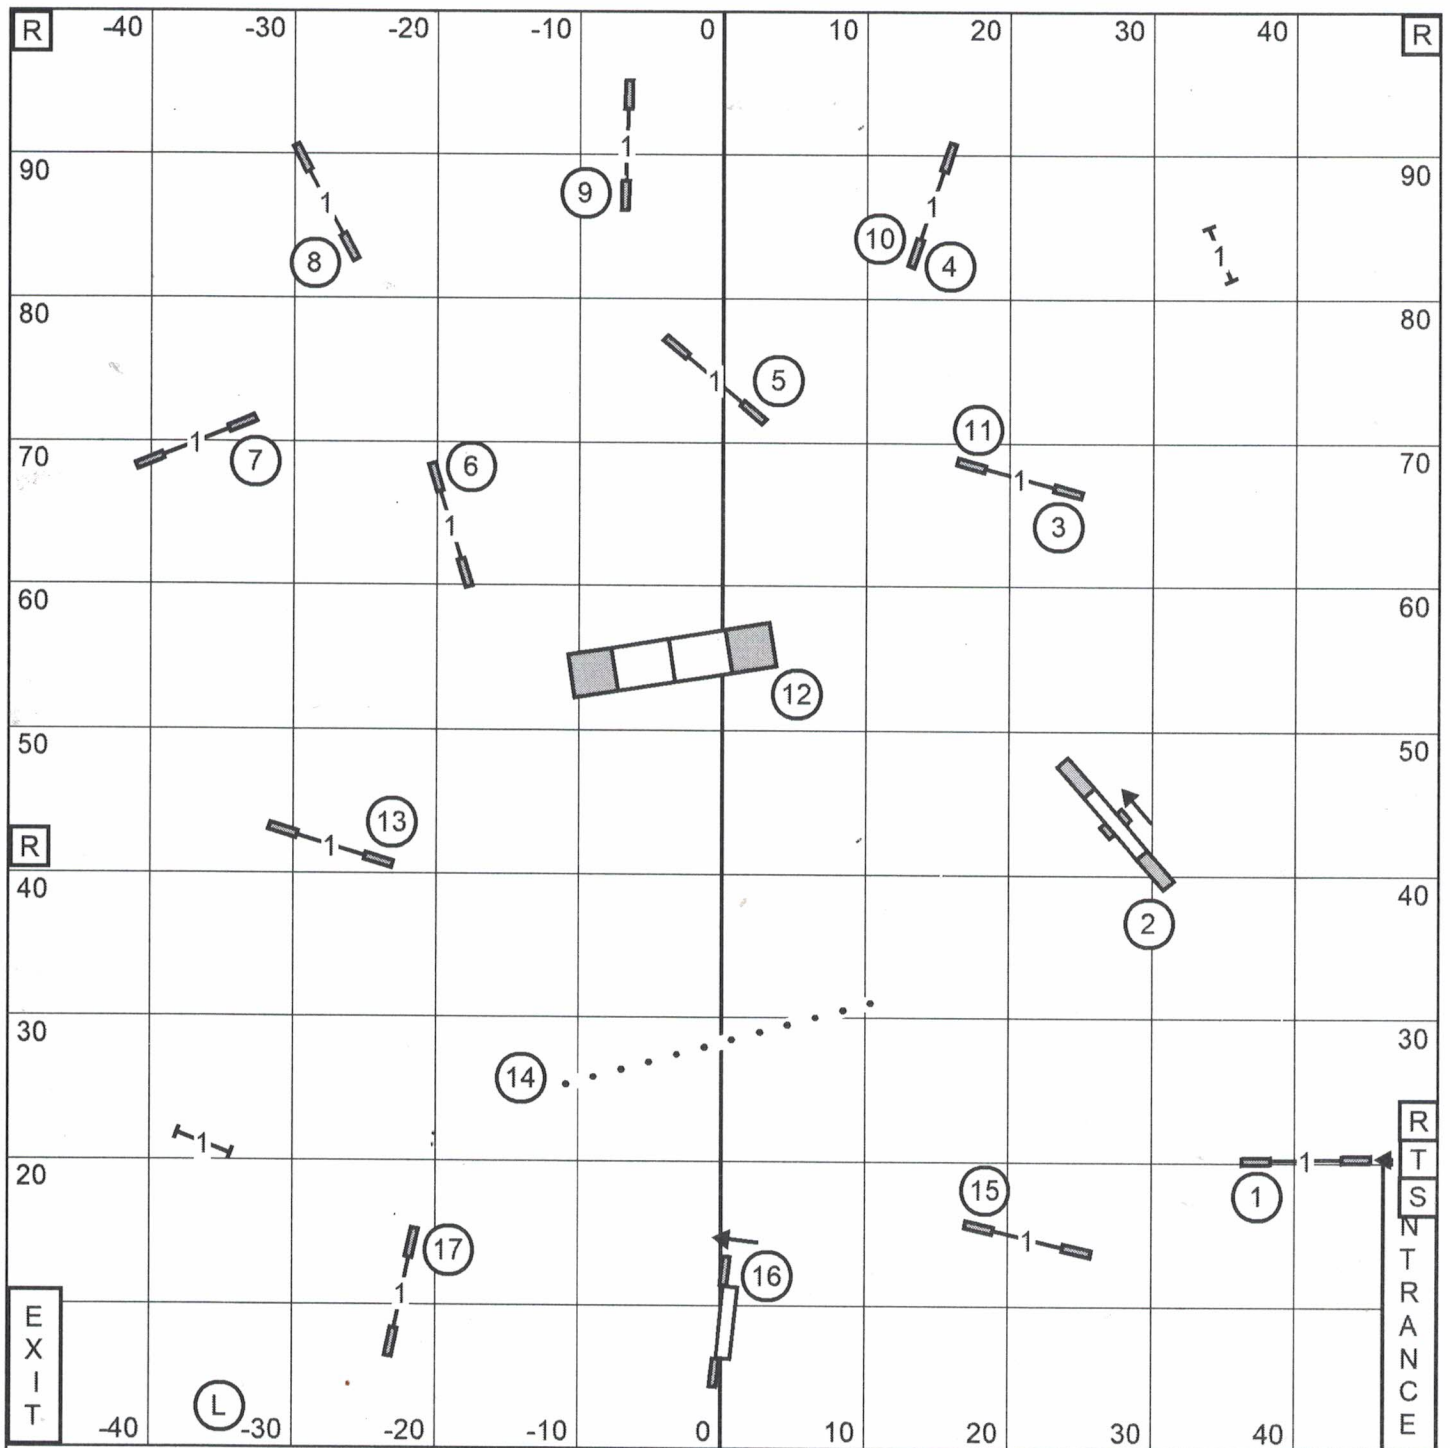

HILO OBEDIENCE TRAINING CLUB
 NOVICE STANDARD
 NOVEMBER 2, 2024.
 Judge: Karen Wlodarski

HILO OBEDIENCE TRAINING CLUB
 F - A - S - T
 NOVEMBER 2, 2024
 Judge: Karen Wlodarski

Send Bonus:
 EXC / MAS (---) - 6-4A-5
 OPEN (—) - 4-5 or 6-4A
 NOVICE (-----) - 4-5 or 6-4A

HILO OBEDIENCE TRAINING CLUB
 TIME 2 BEAT
 NOVEMBER 2, 2024.
 Judge: Karen Wlodarski