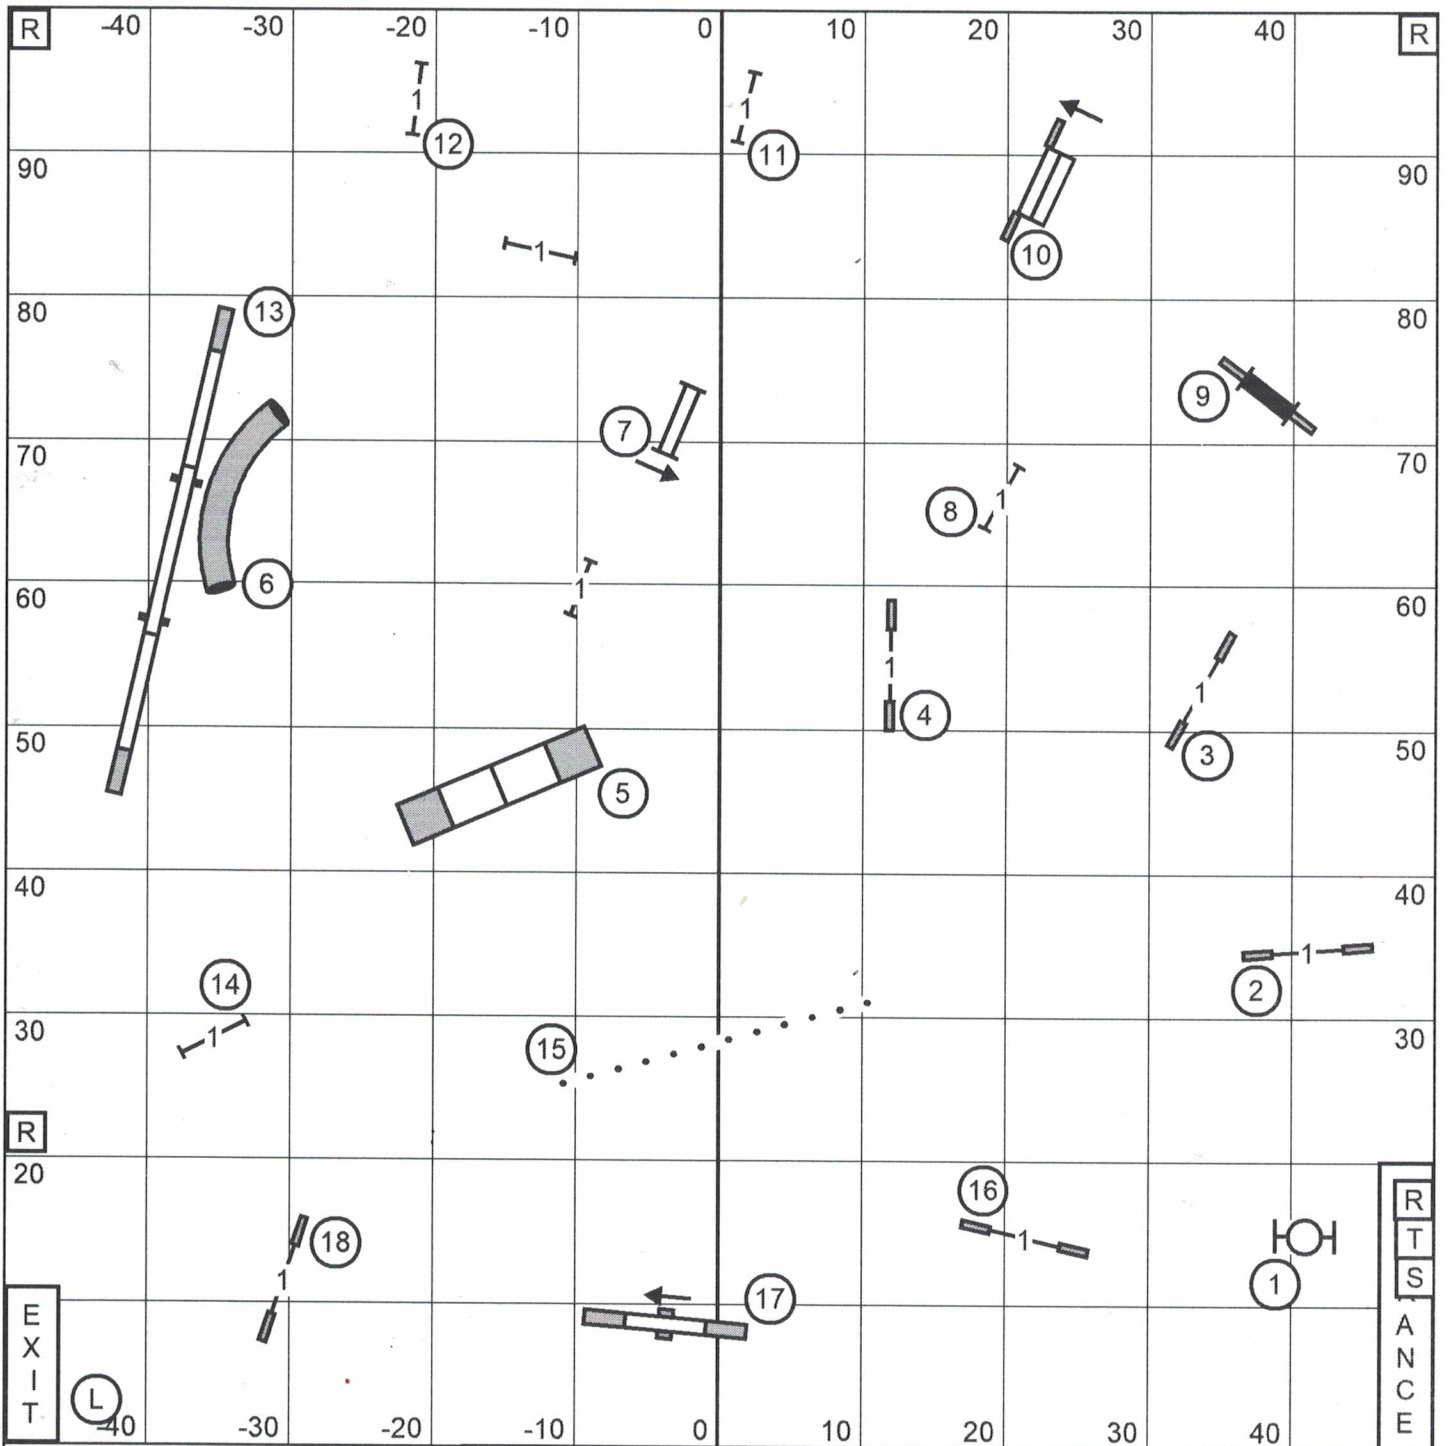

HILO OBEDIENCE TRAINING CLUB
MASTER / EXCELLENT STANDARD
NOVEMBER 2, 2024
Judge: Karen Wlodarski