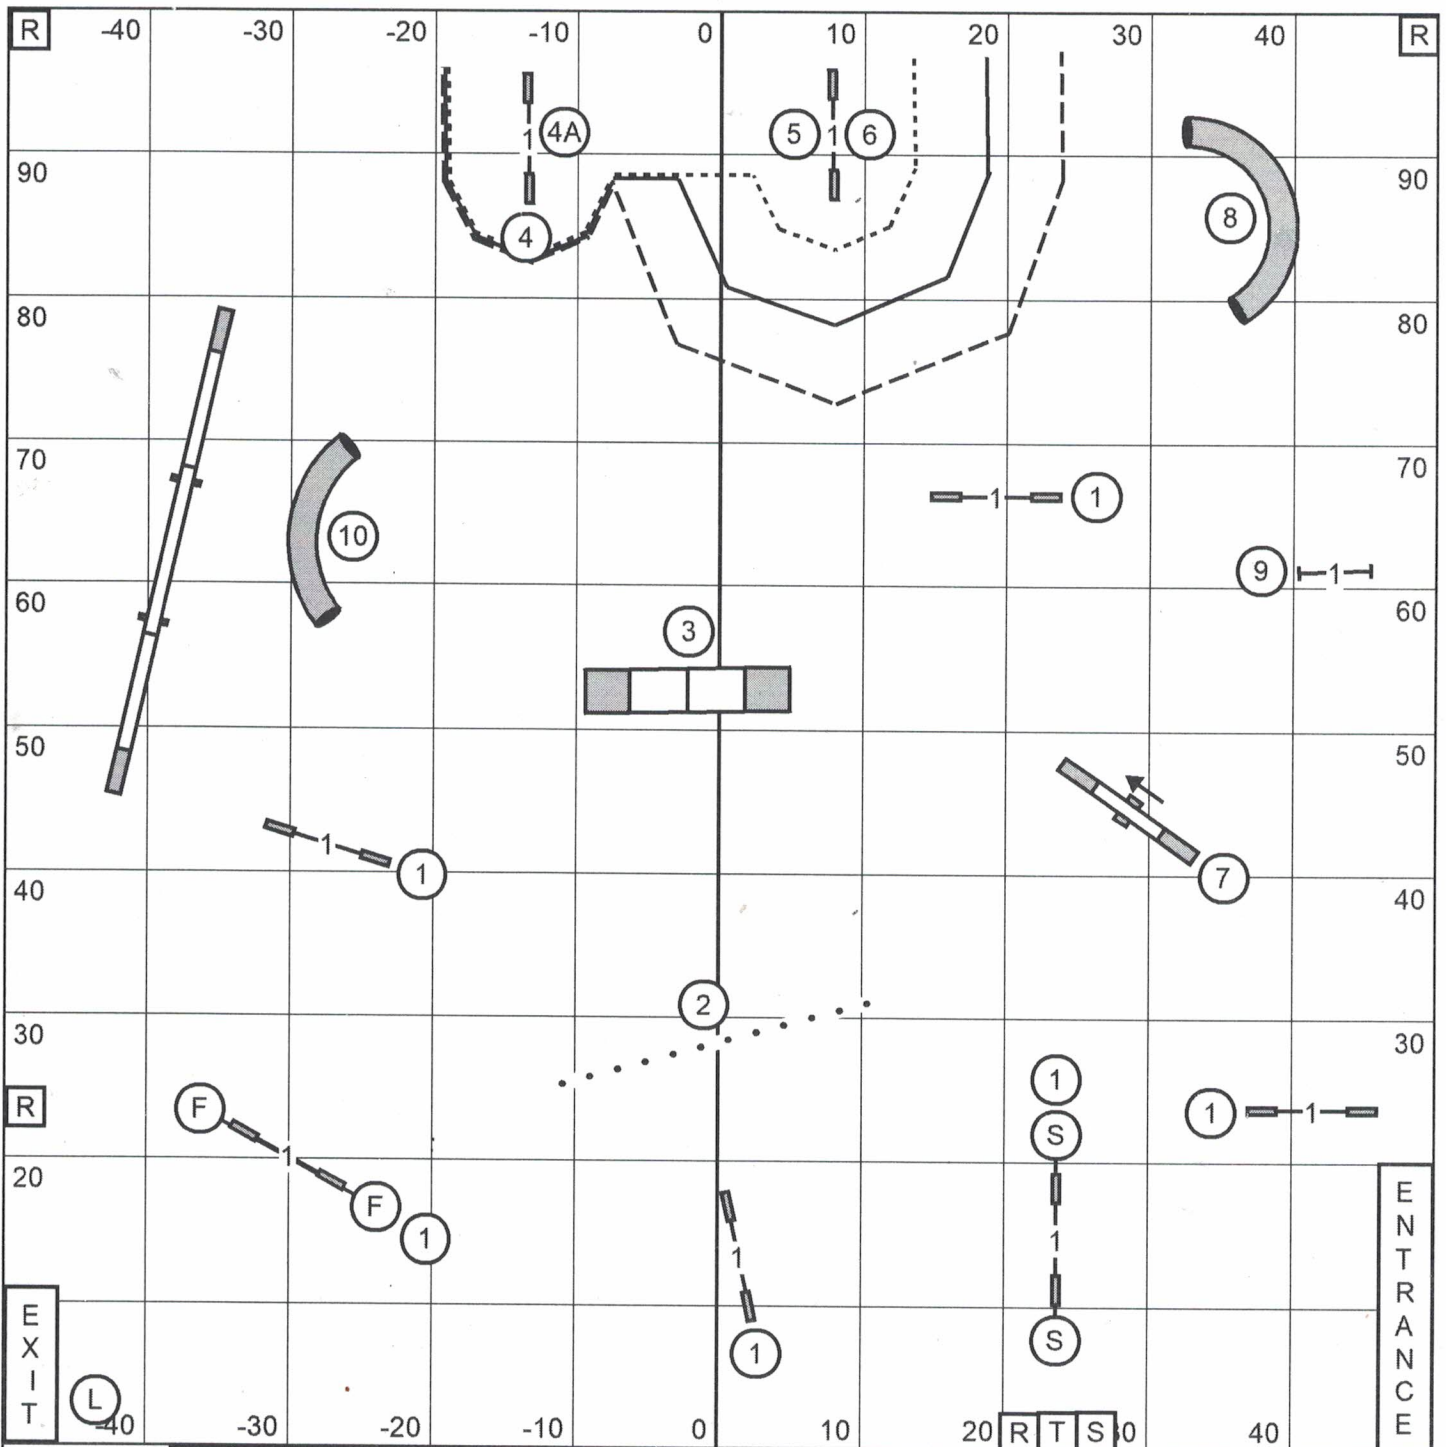

HILO OBEDIENCE TRAINING CLUB
 NOVICE STANDARD
 NOVEMBER 2, 2024.
 Judge: Karen Wlodarski

HILO OBEDIENCE TRAINING CLUB
 F - A - S - T
 NOVEMBER 2, 2024
 Judge: Karen Wlodarski

Send Bonus:
 EXC / MAS (---) - 6-4A-5
 OPEN (—) - 4-5 or 6-4A
 NOVICE (-----) - 4-5 or 6-4A

HILO OBEDIENCE TRAINING CLUB
 TIME 2 BEAT
 NOVEMBER 2, 2024.
 Judge: Karen Wlodarski