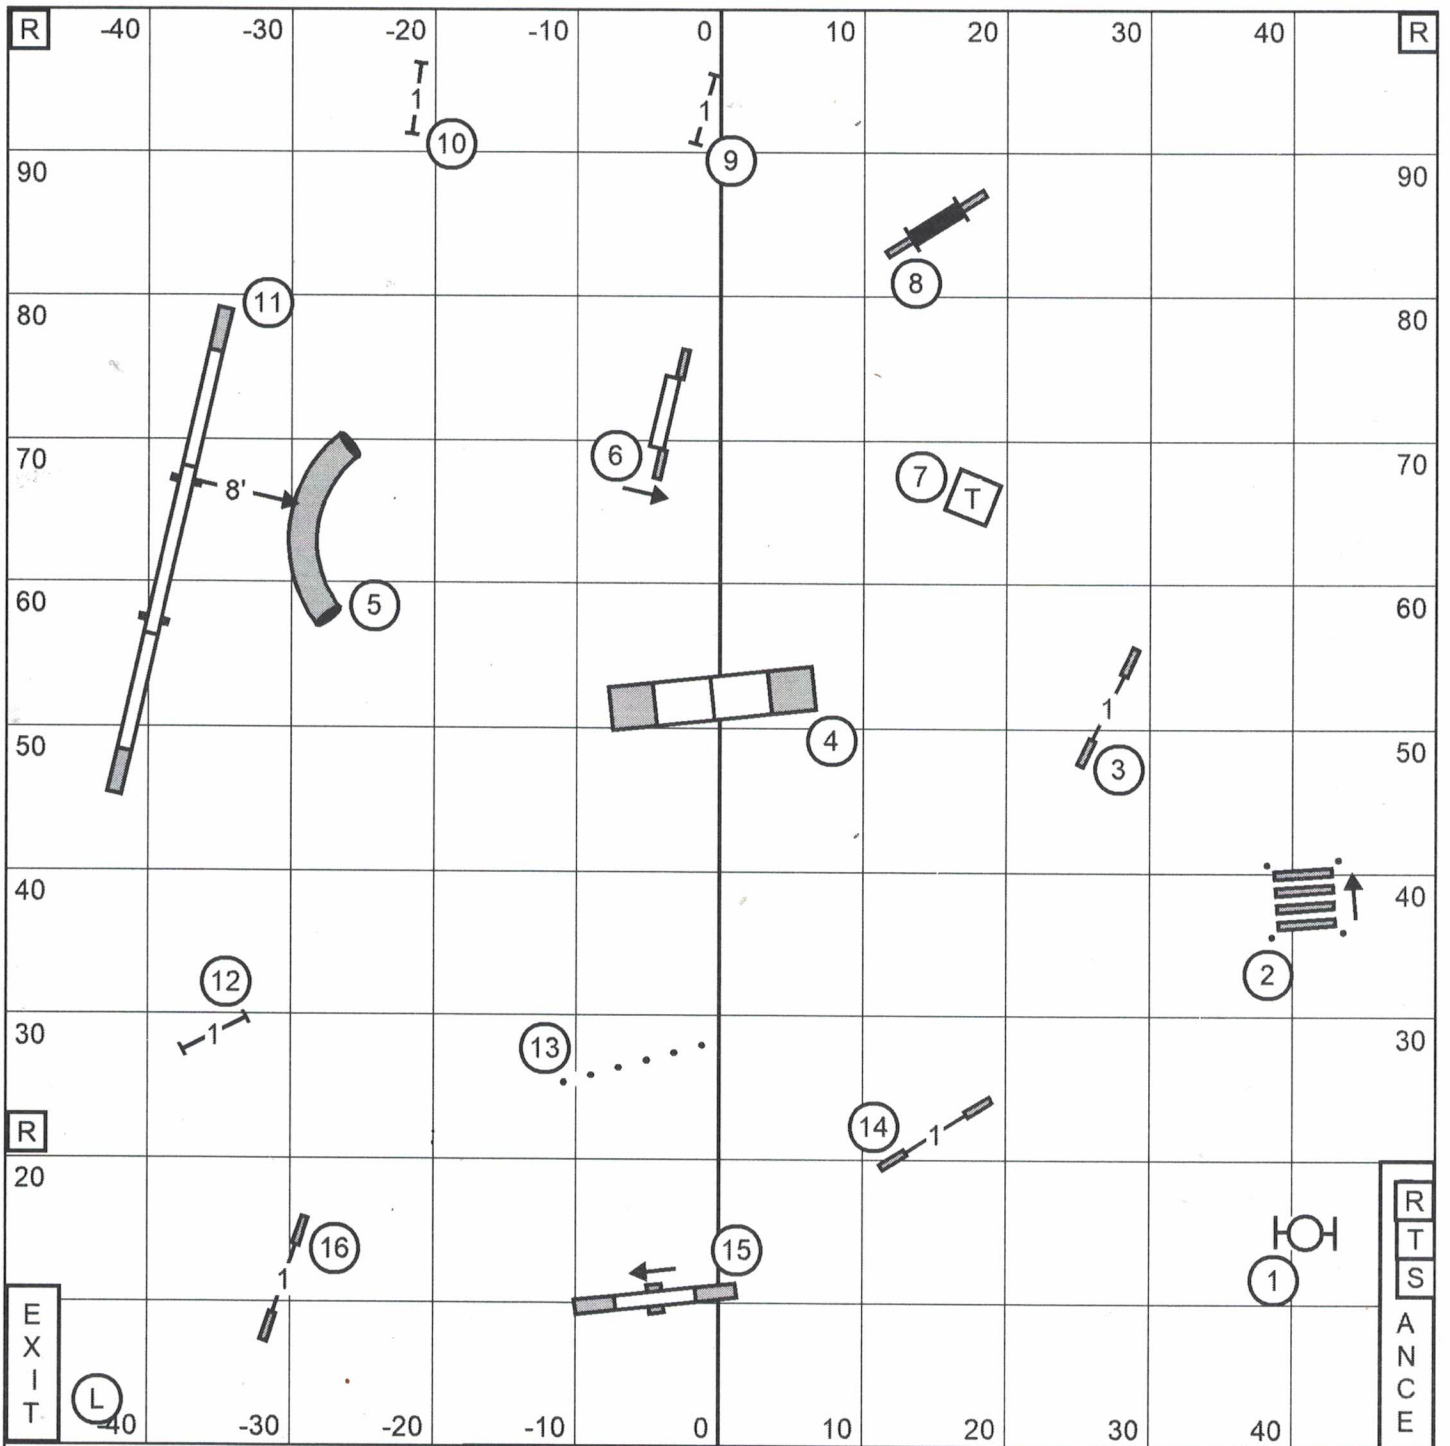

HILO OBEDIENCE TRAINING CLUB
 NOVICE STANDARD
 NOVEMBER 2, 2024.
 Judge: Karen Wlodarski

HILO OBEDIENCE TRAINING CLUB
 F - A - S - T
 NOVEMBER 2, 2024
 Judge: Karen Wlodarski

Send Bonus:
 EXC / MAS (---) - 6-4A-5
 OPEN (—) - 4-5 or 6-4A
 NOVICE (-----) - 4-5 or 6-4A

HILO OBEDIENCE TRAINING CLUB
 TIME 2 BEAT
 NOVEMBER 2, 2024.
 Judge: Karen Wlodarski