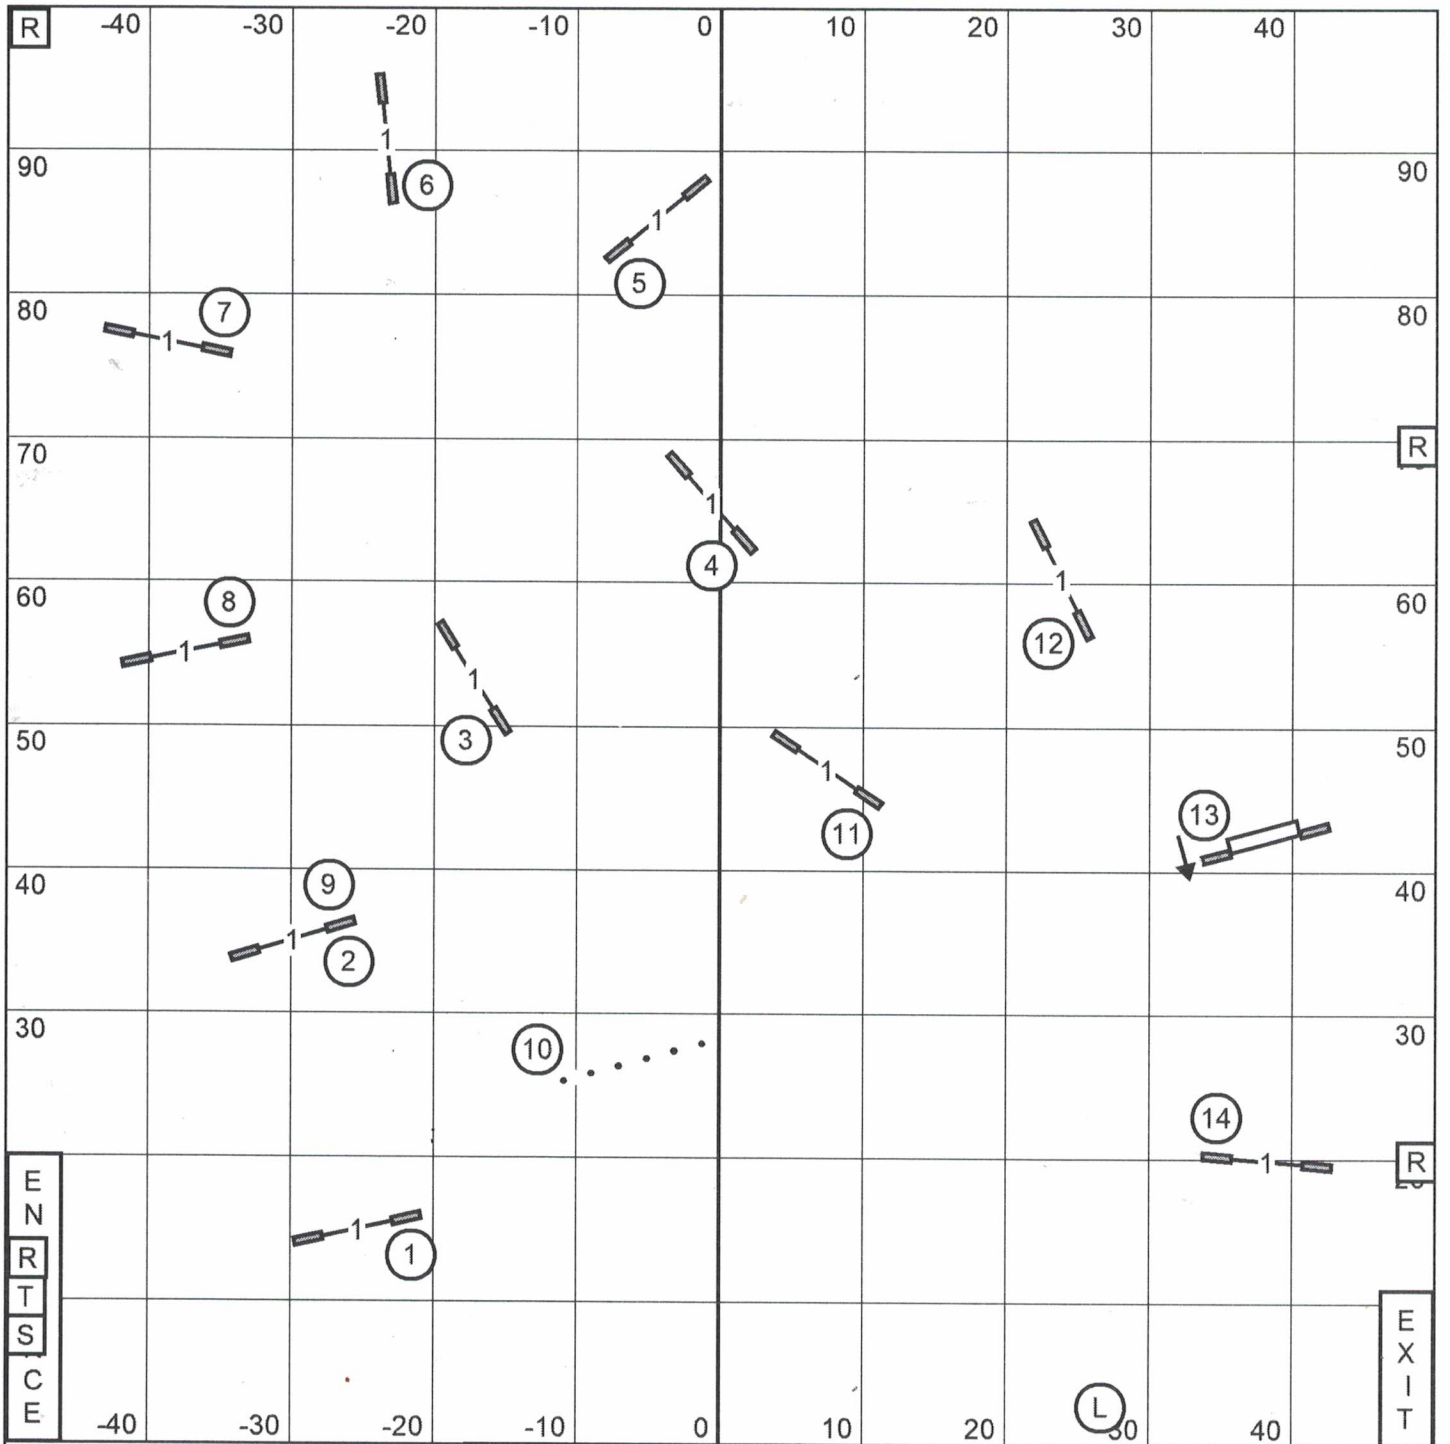

HILO OBEDIENCE TRAINING CLUB
NOVICE JWW
NOVEMBER 2, 2024
Judge: Karen Wlodarski