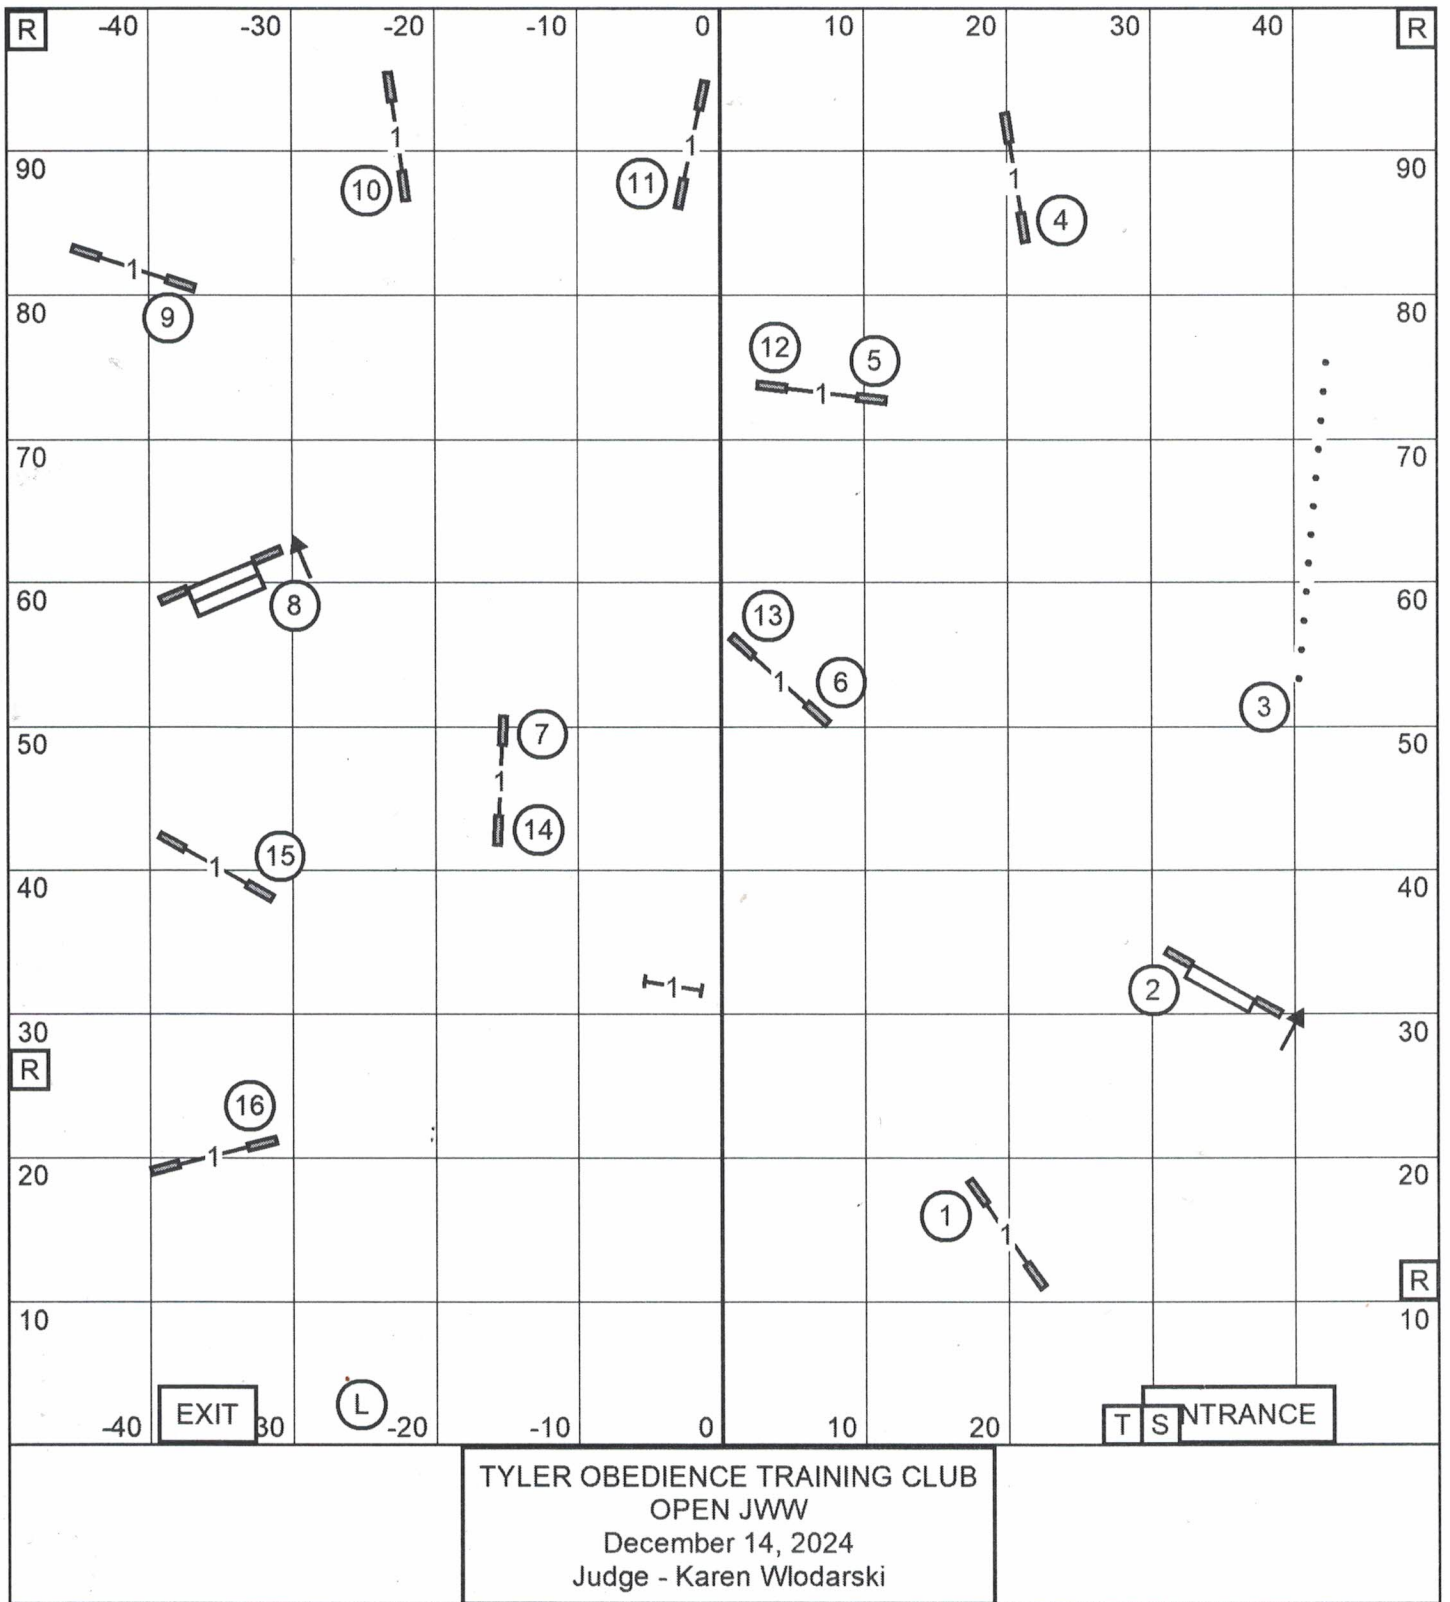

TYLER OBEDIENCE TRAINING CLUB
OPEN JWW
December 14, 2024
Judge - Karen Wlodarski