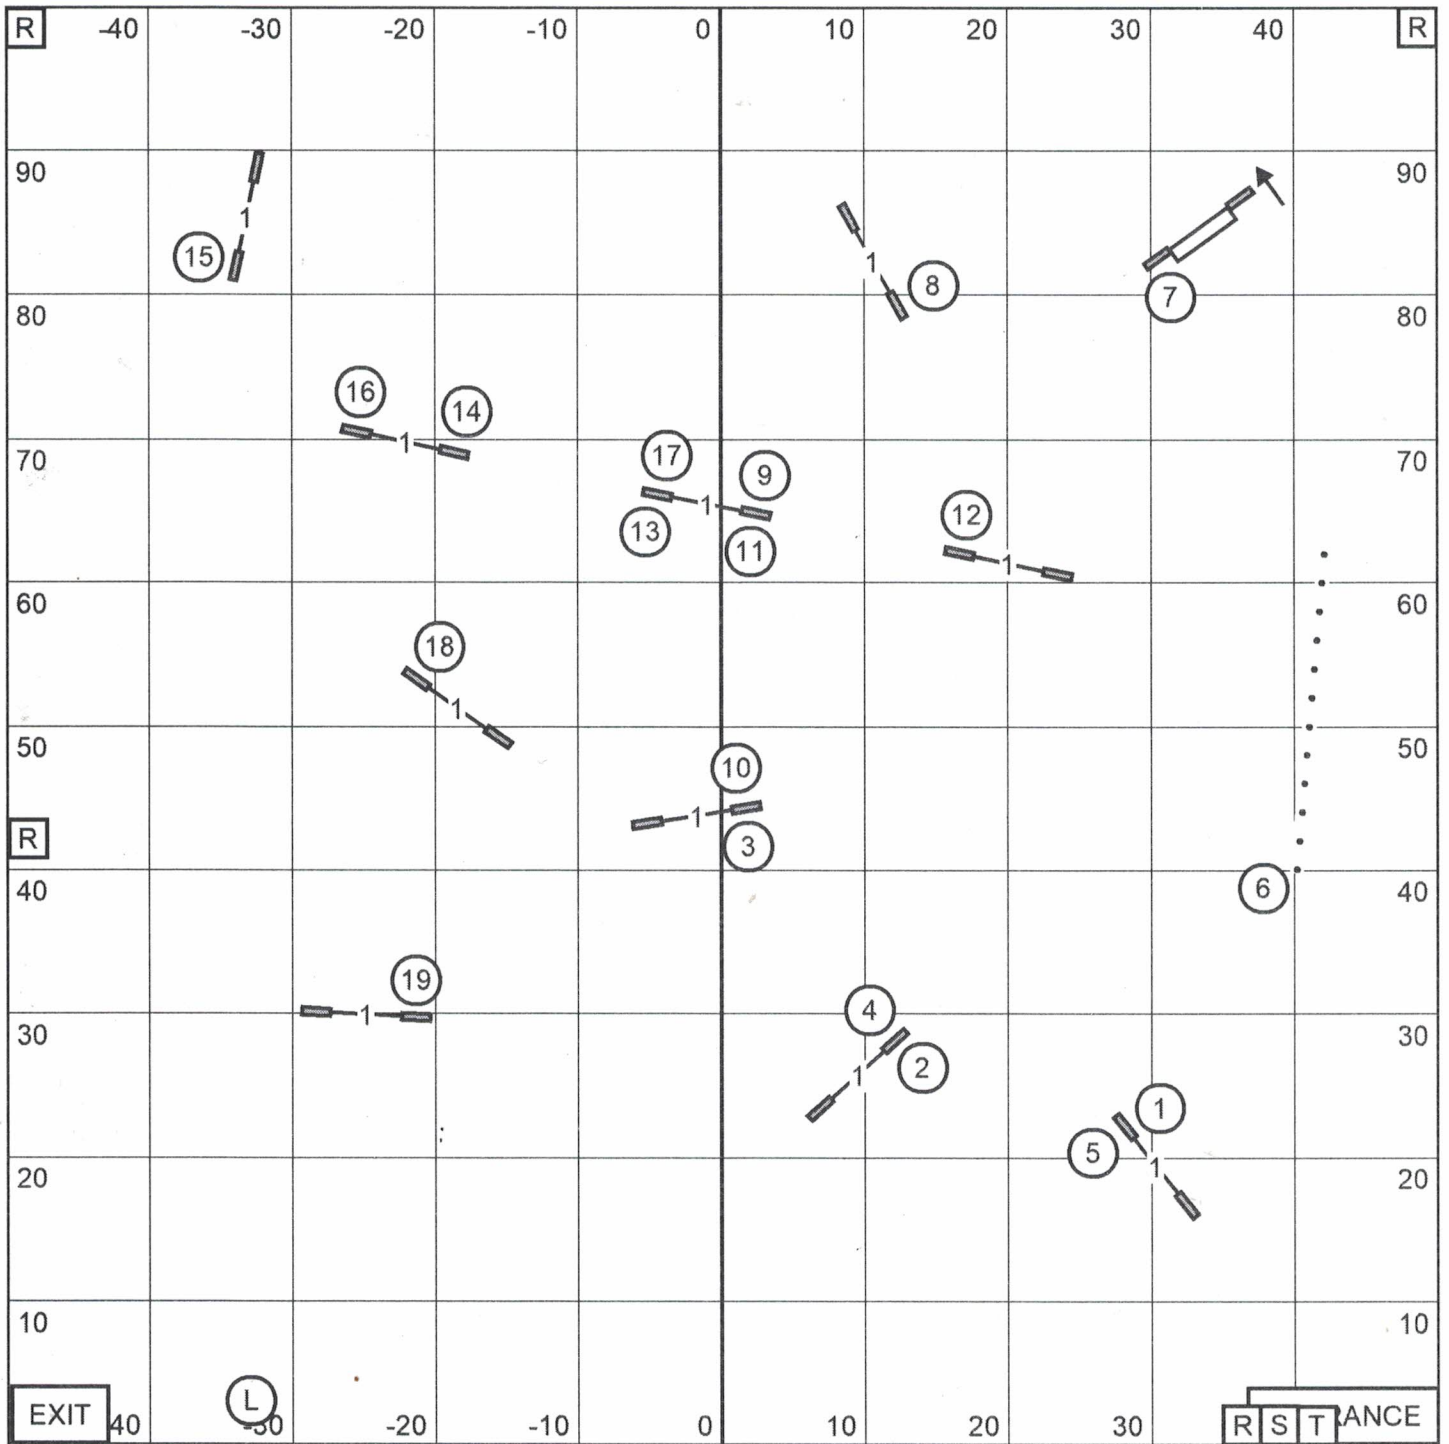

WHITE SANDS AGILITY CLUB
 F - A - S - T
 January 31, 2025
 Judge - Karen Wlodarski

Send Bonus:
 EXC / MAS (---) - 5A-4A-6A or 6B-4B-5B
 OPEN (—) - 4A-6A or 6B-4B
 NOVICE (-----) - 4A-6A or 6B-4B

WHITE SANDS AGILITY CLUB
 PREMIER JWW
 January 31, 2025
 Judge - Karen Wlodarski

WHITE SANDS AGILITY CLUB
 NOVICE STANDARD
 January 31, 2025
 Judge - Karen Wlodarski