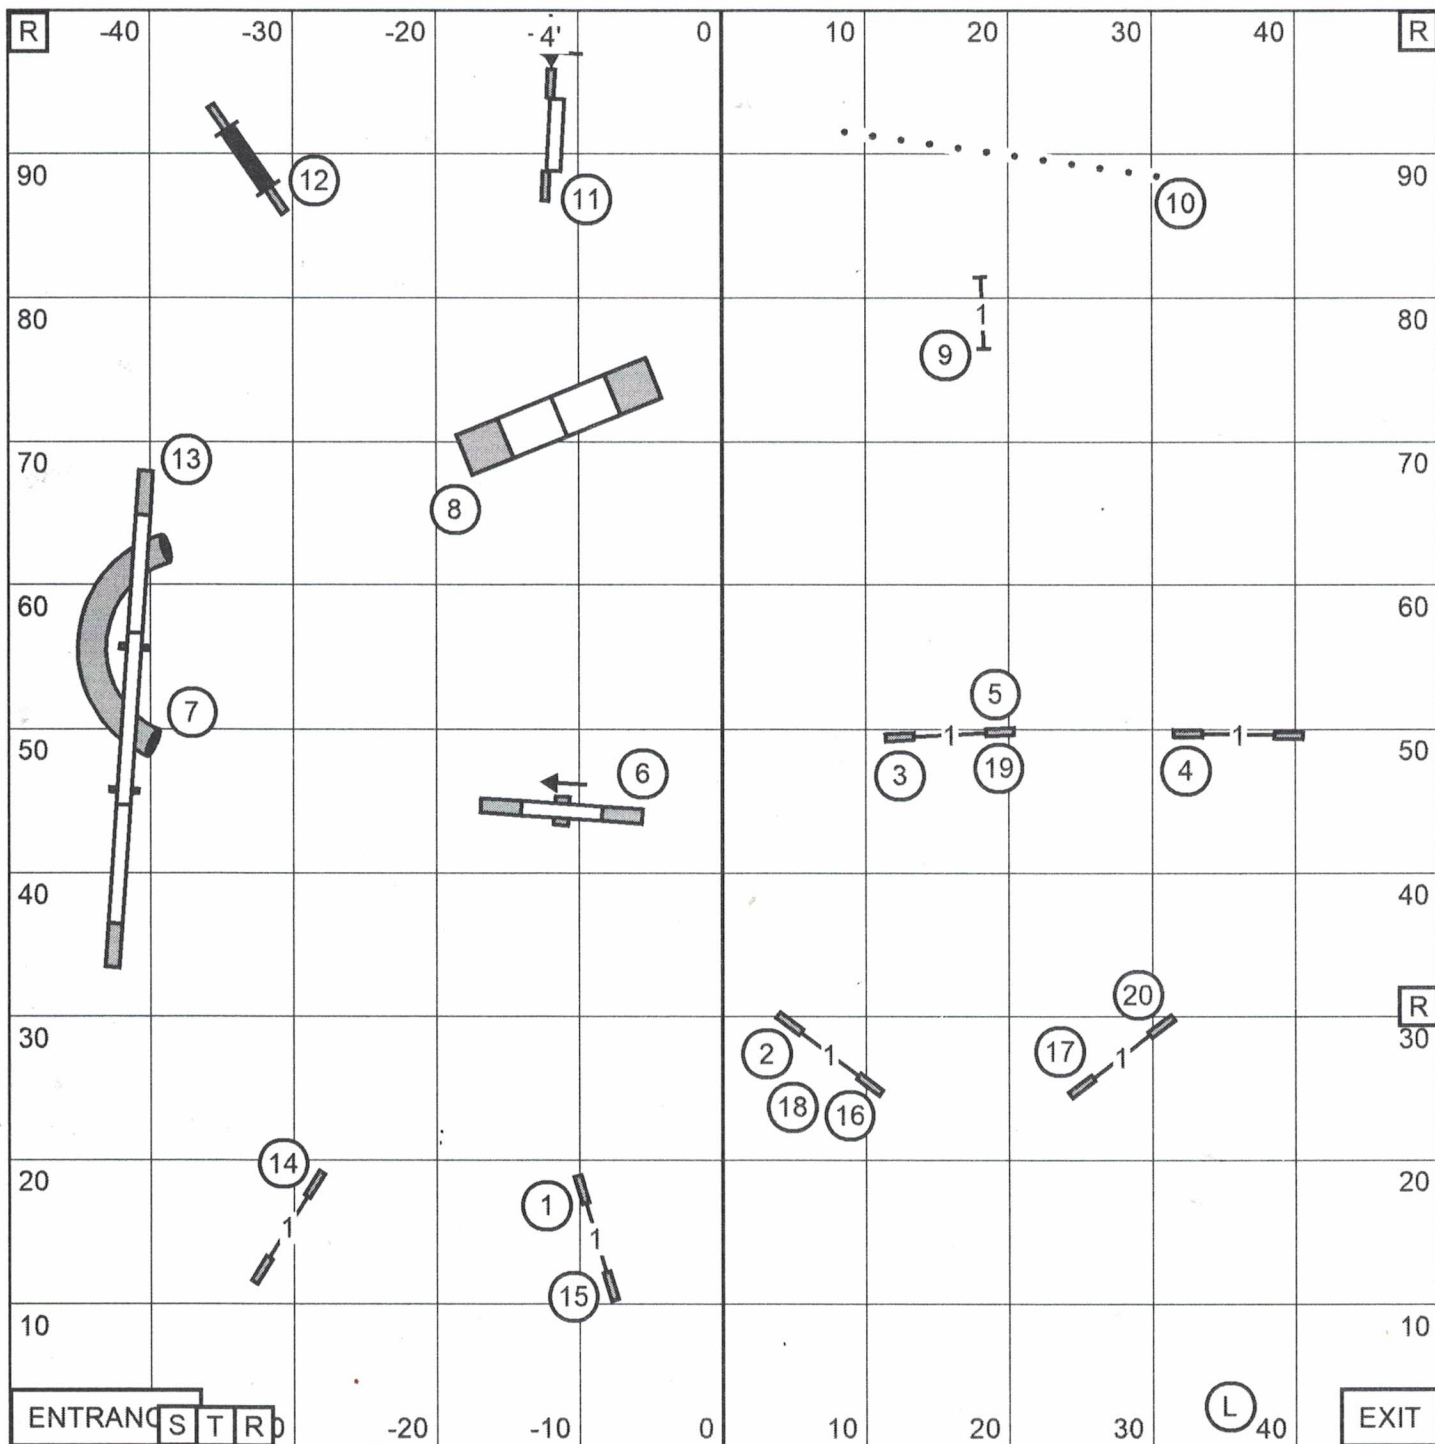

WHITE SANDS AGILITY CLUB
PREMIER STANDARD
January 31, 2025
Judge - Karen Wlodarski