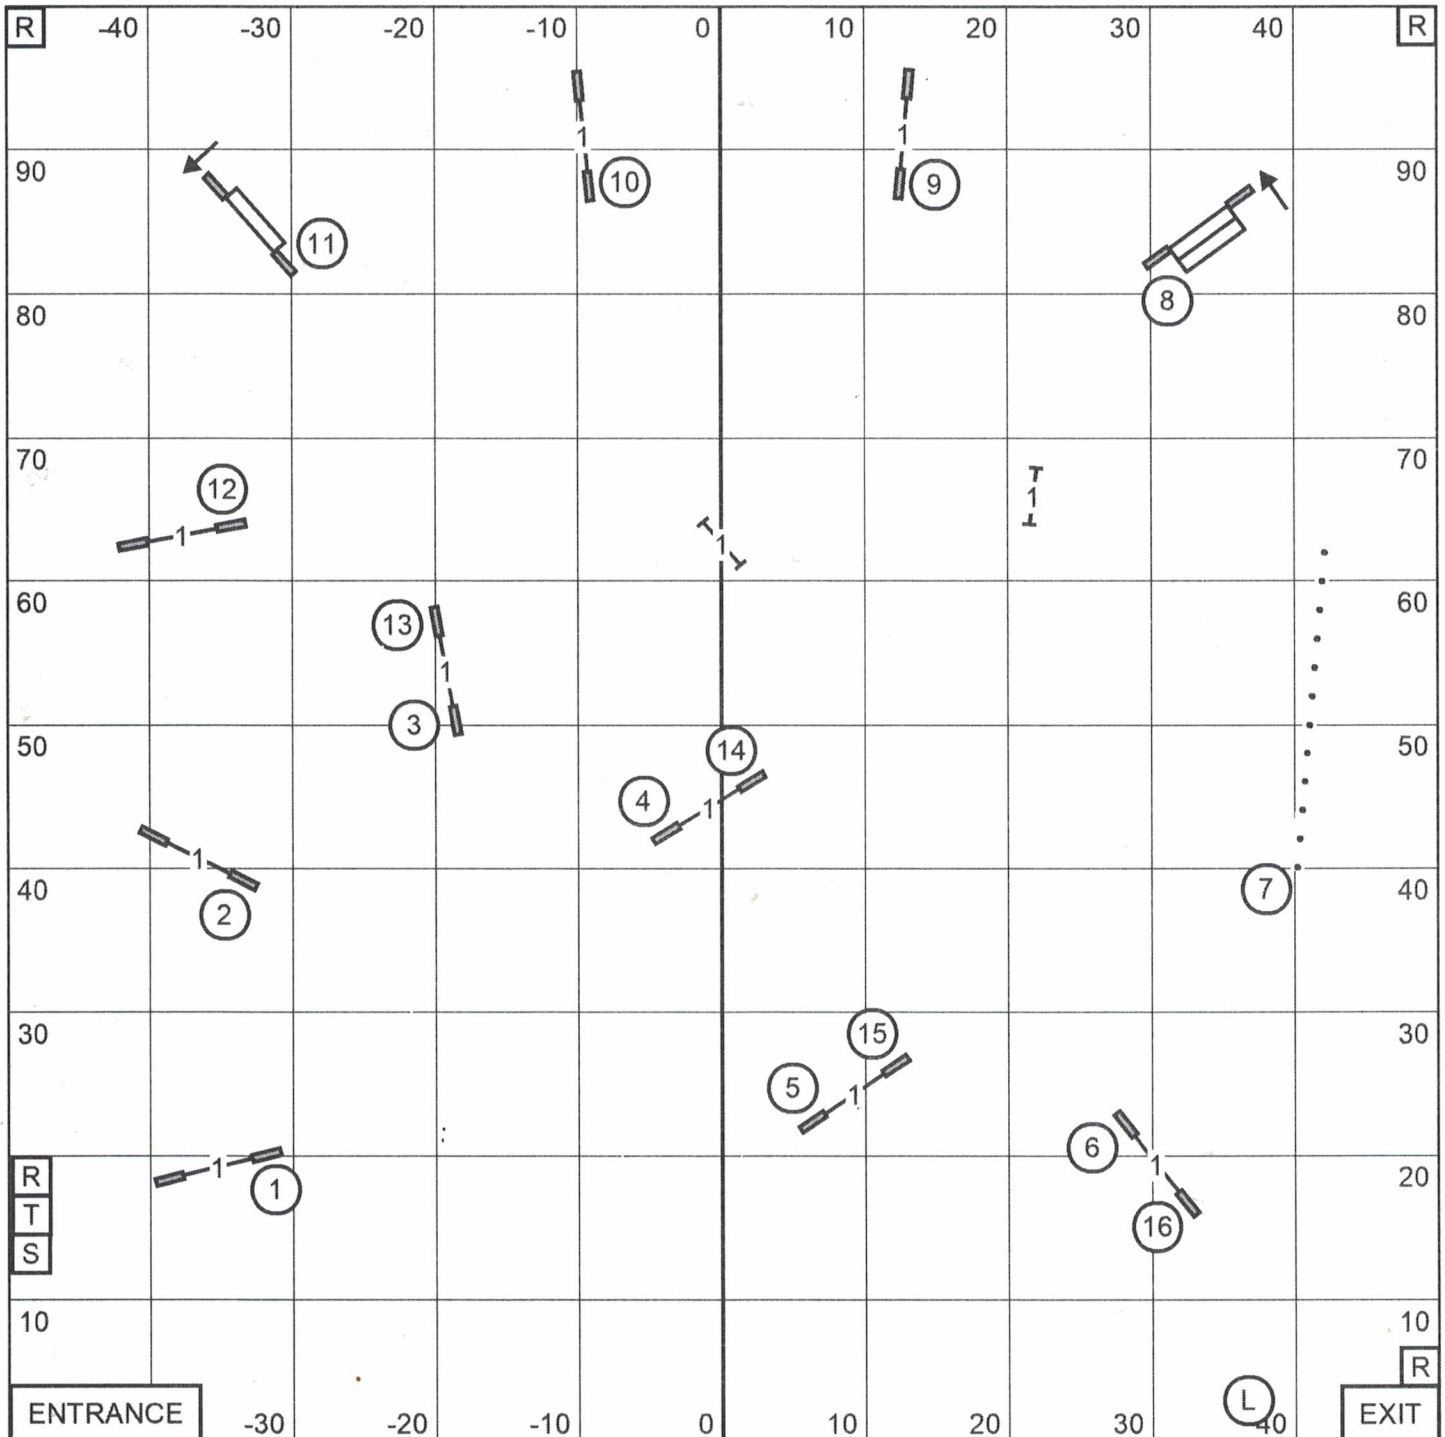

WHITE SANDS AGILITY CLUB
OPEN JWW
January 31, 2025
Judge - Karen Wlodarski