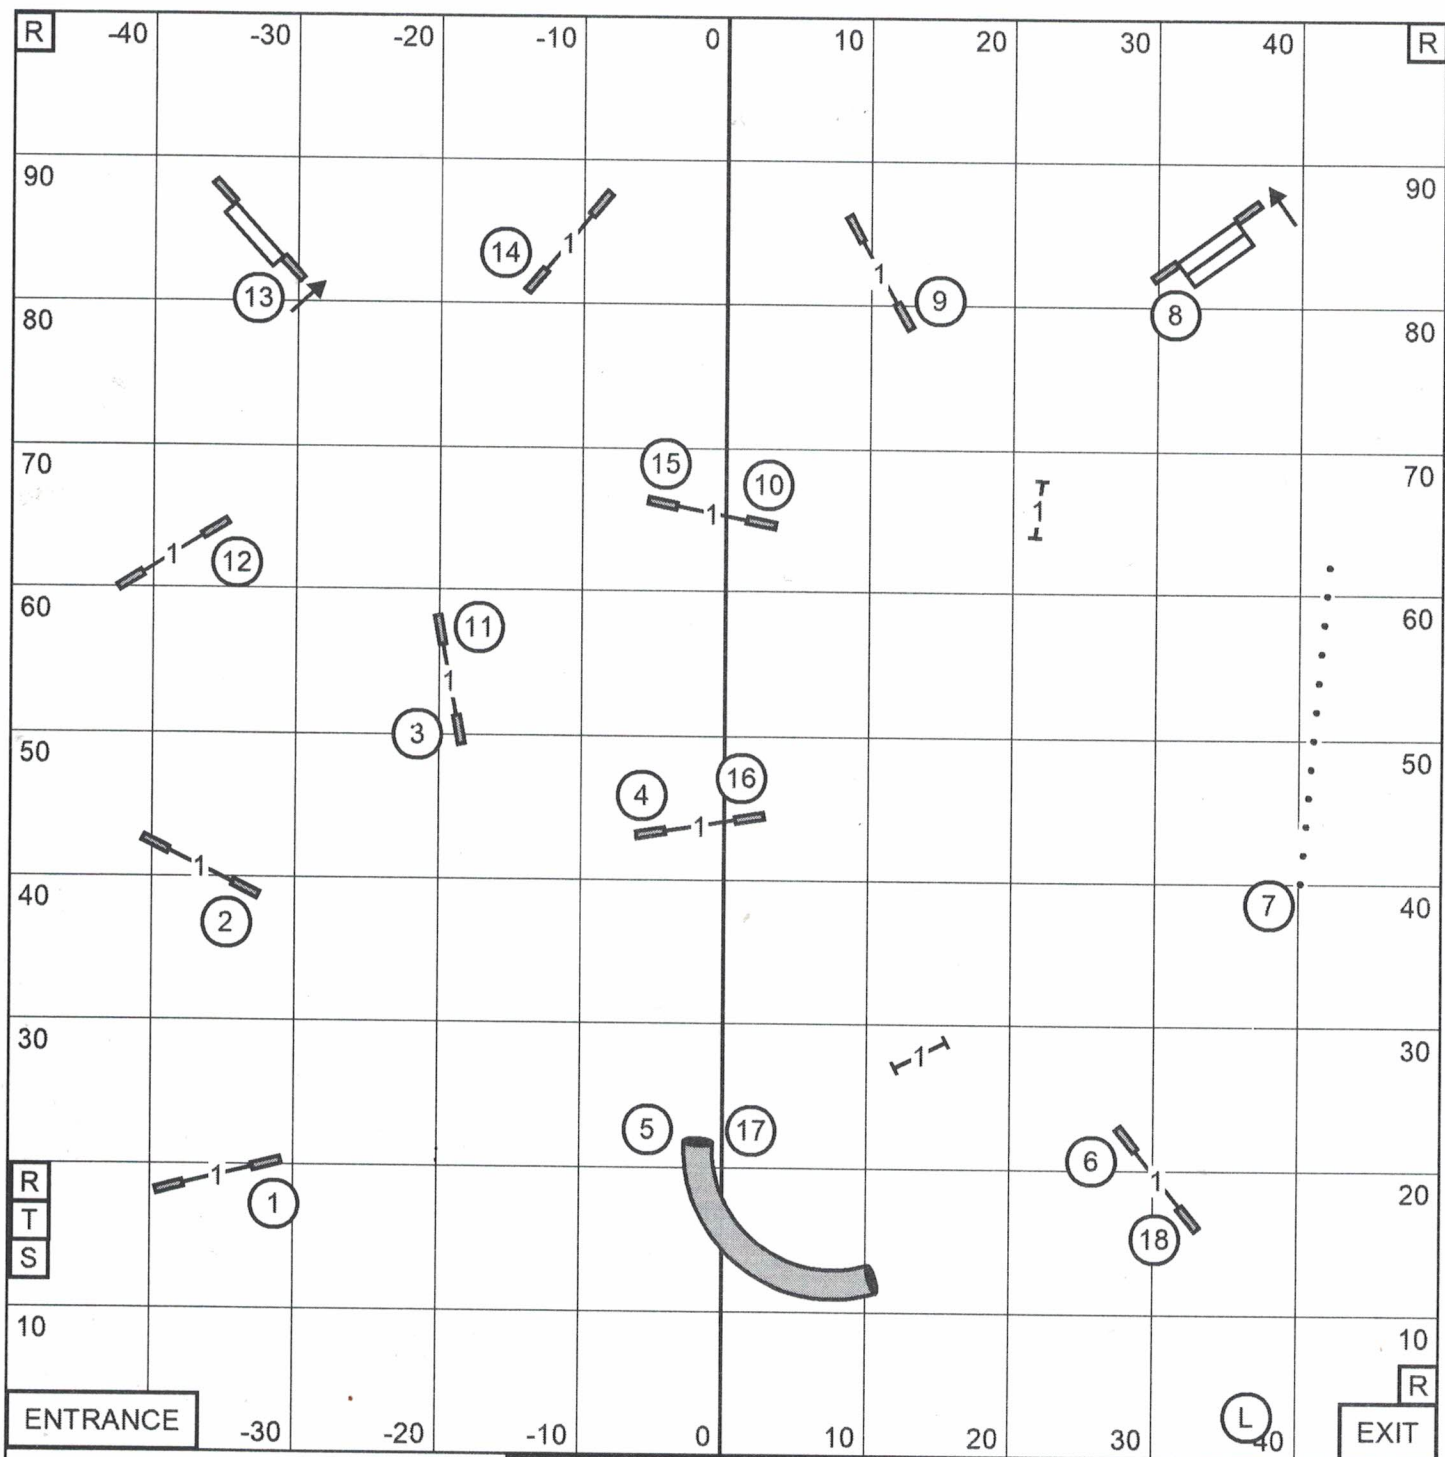

WHITE SANDS AGILITY CLUB
 F - A - S - T
 January 31, 2025
 Judge - Karen Wlodarski

Send Bonus:
 EXC / MAS (---) - 5A-4A-6A or 6B-4B-5B
 OPEN (—) - 4A-6A or 6B-4B
 NOVICE (-----) - 4A-6A or 6B-4B

WHITE SANDS AGILITY CLUB
 PREMIER JWW
 January 31, 2025
 Judge - Karen Wlodarski