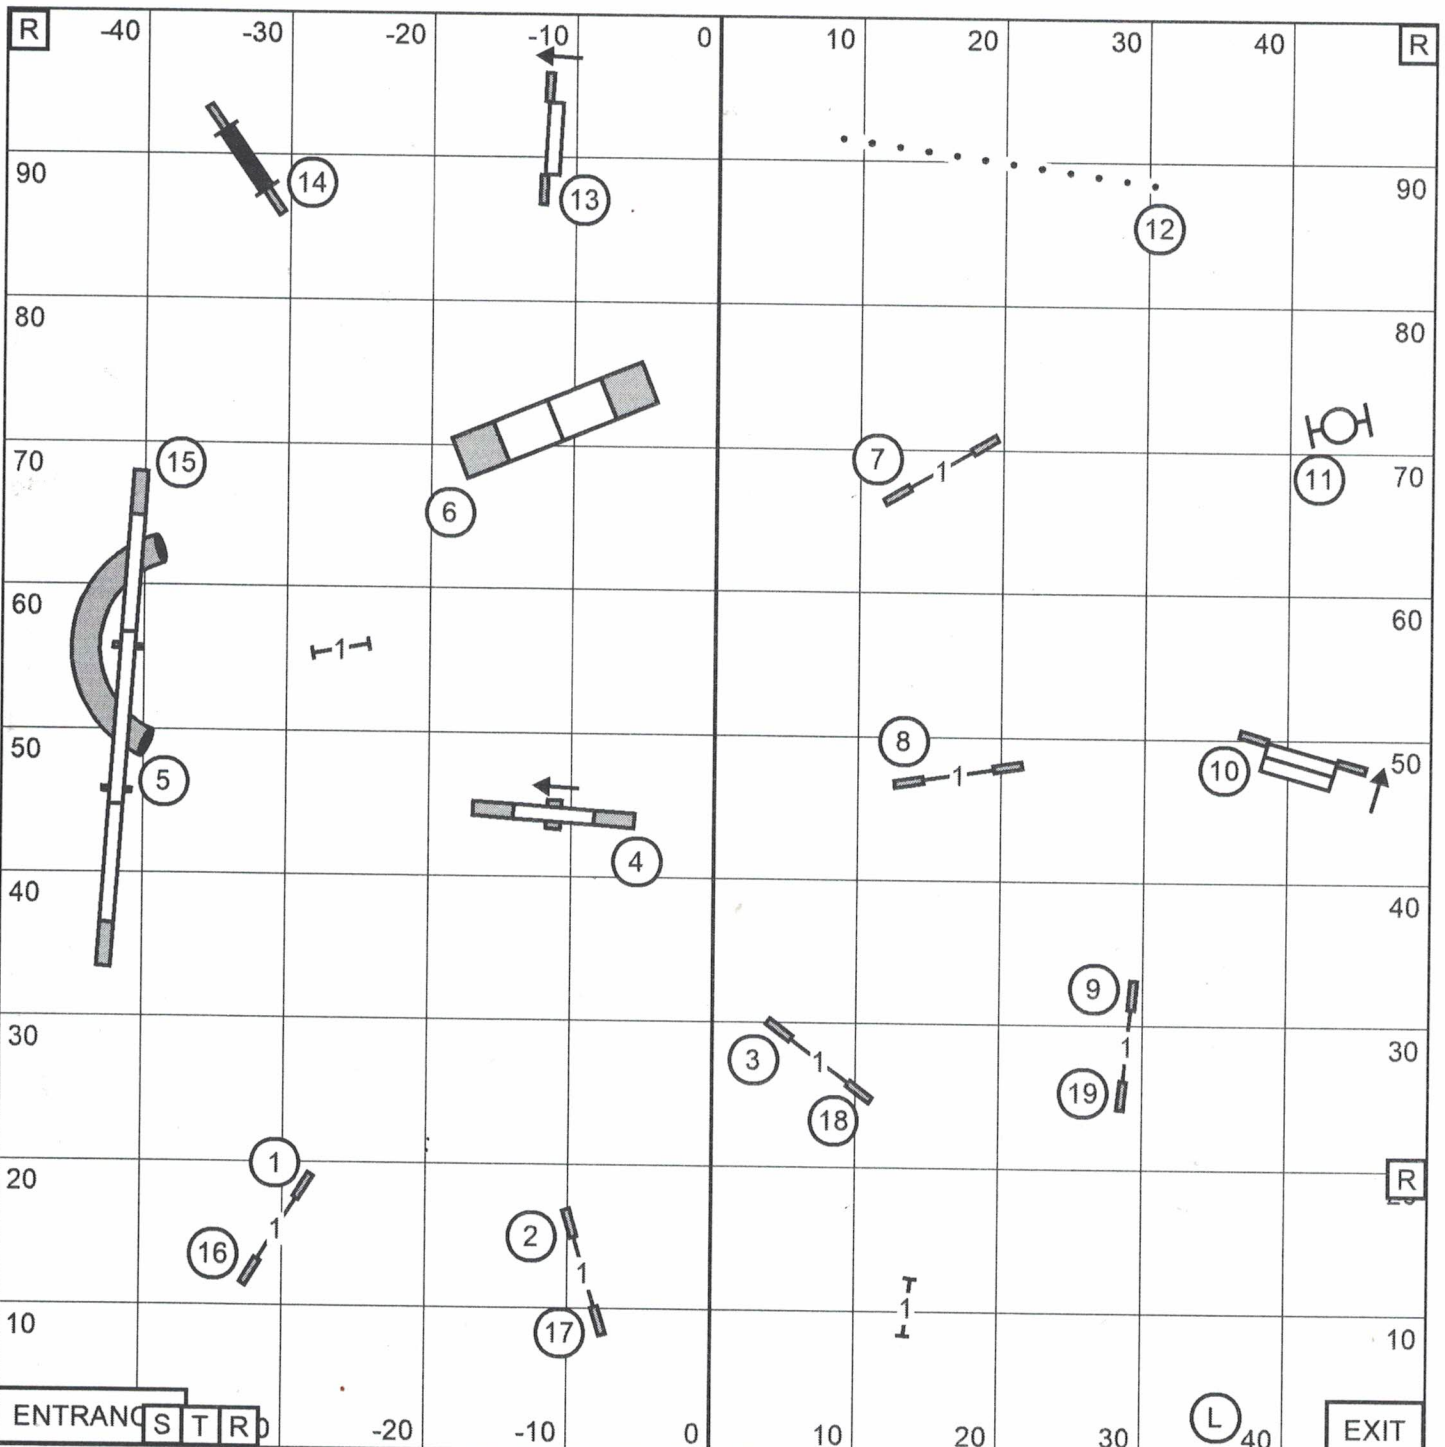

WHITE SANDS AGILITY CLUB
MASTER / EXCELLENT STANDARD
January 31, 2025
Judge - Karen Wlodarski