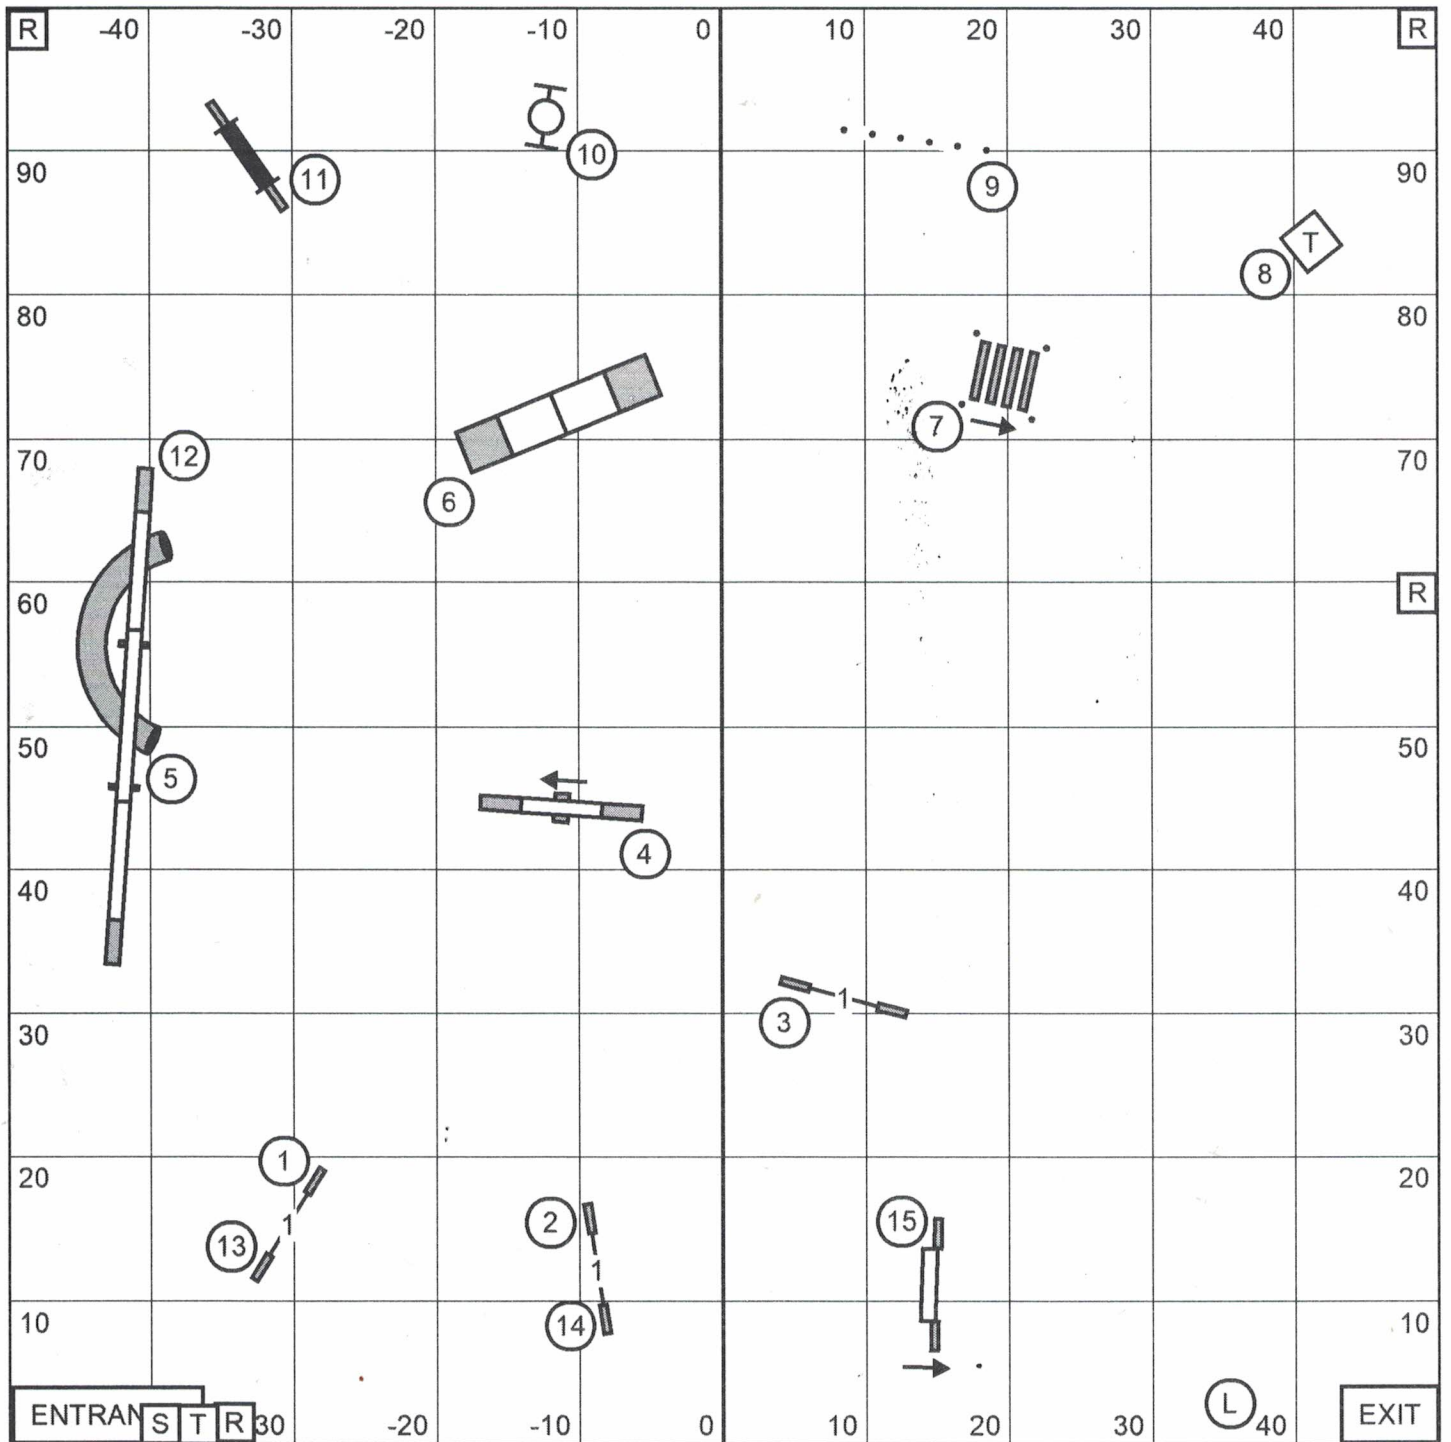

WHITE SANDS AGILITY CLUB
NOVICE STANDARD
January 31, 2025
Judge - Karen Wlodarski