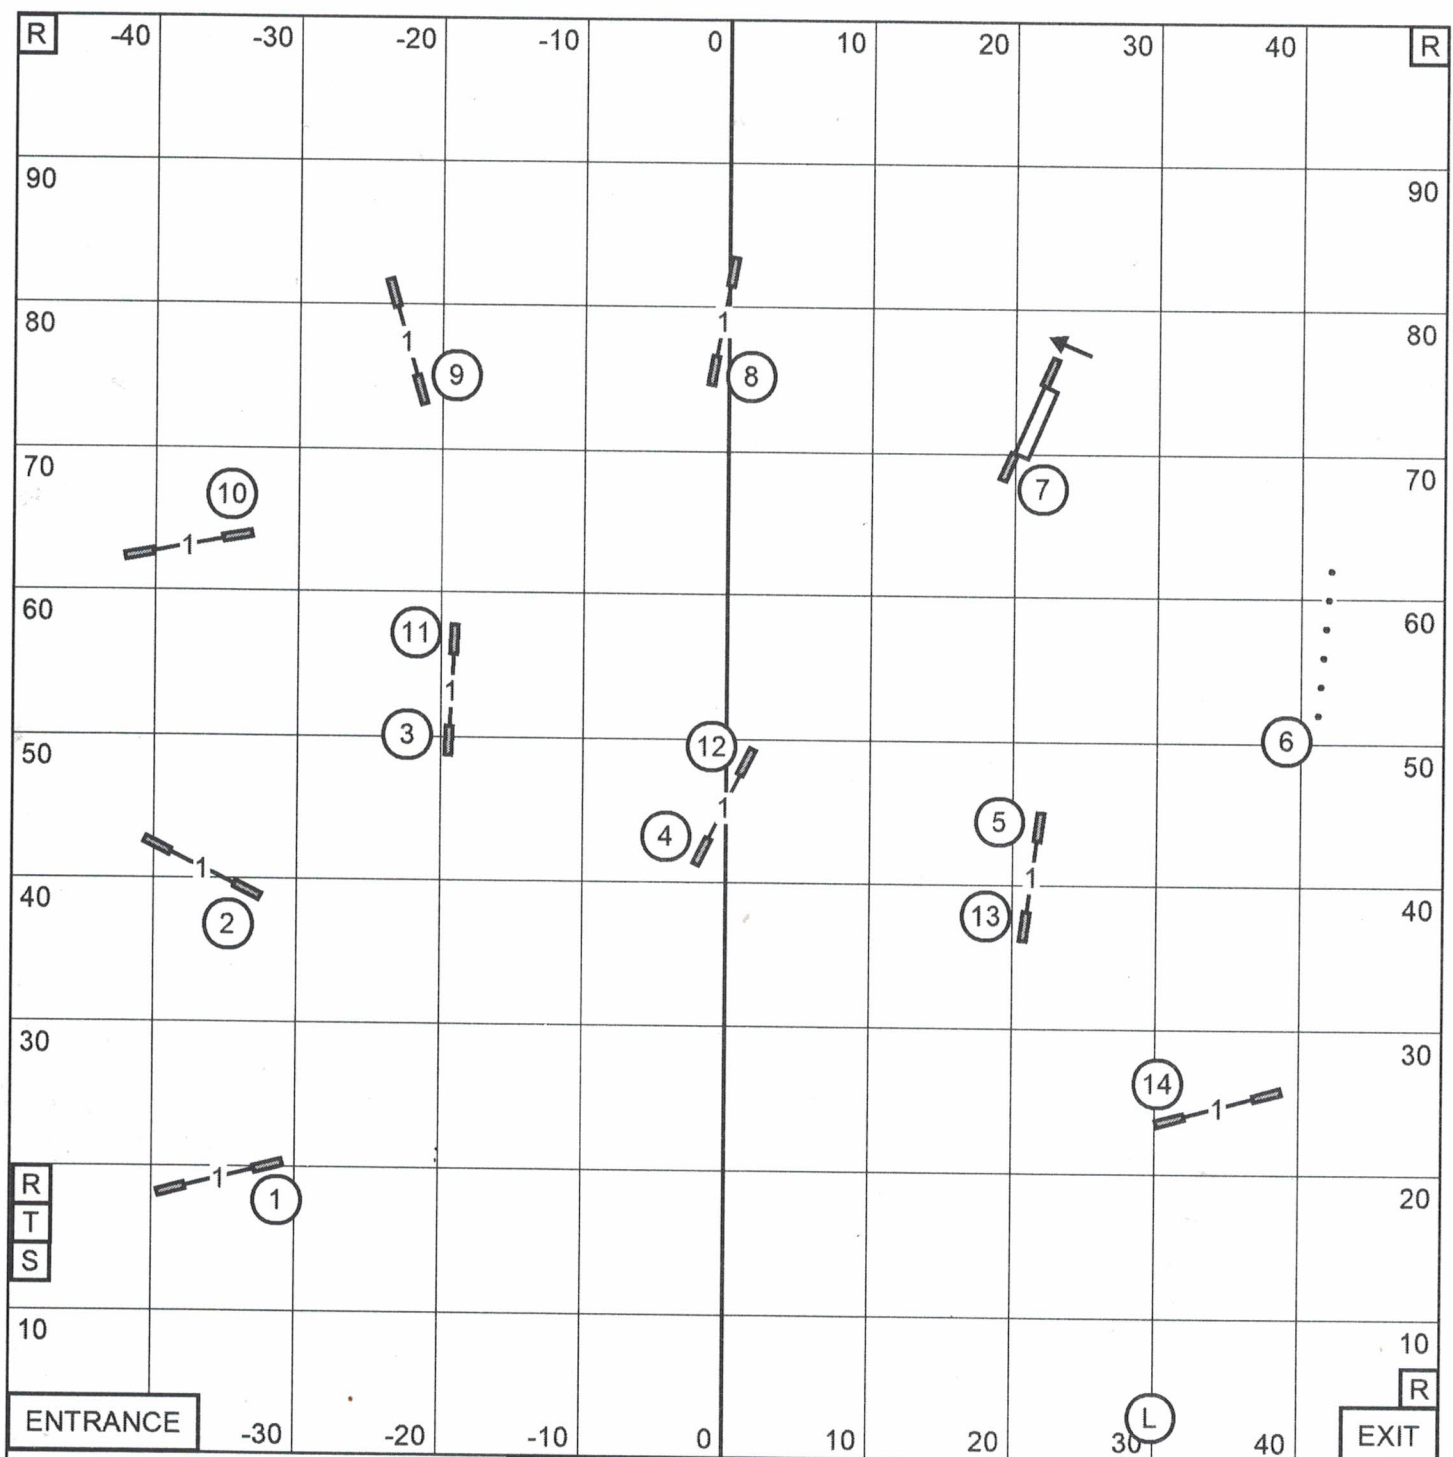

R
T
S

ENTRANCE

EXIT

WHITE SANDS AGILITY CLUB
NOVICE JWW
January 31, 2025
Judge - Karen Wlodarski