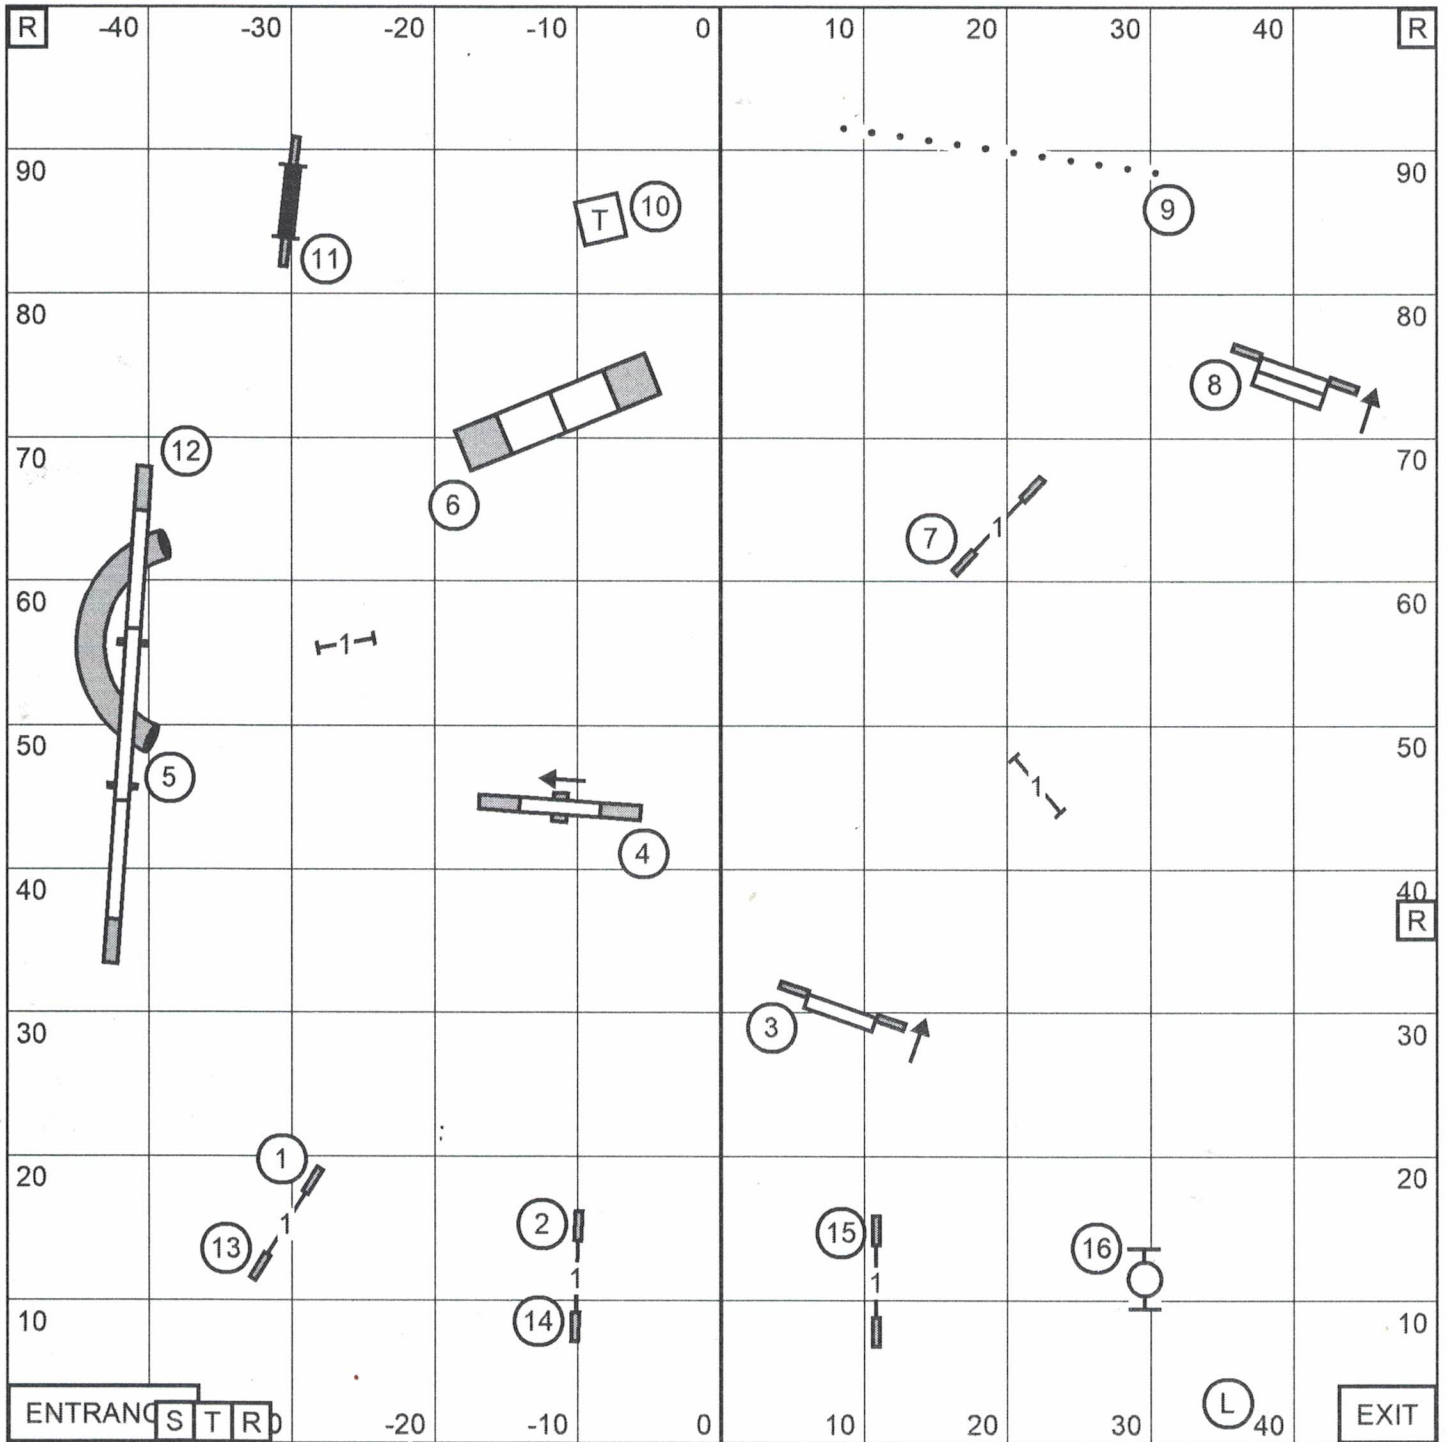

WHITE SANDS AGILITY CLUB
OPEN STANDARD
January 31, 2025
Judge - Karen Wlodarski