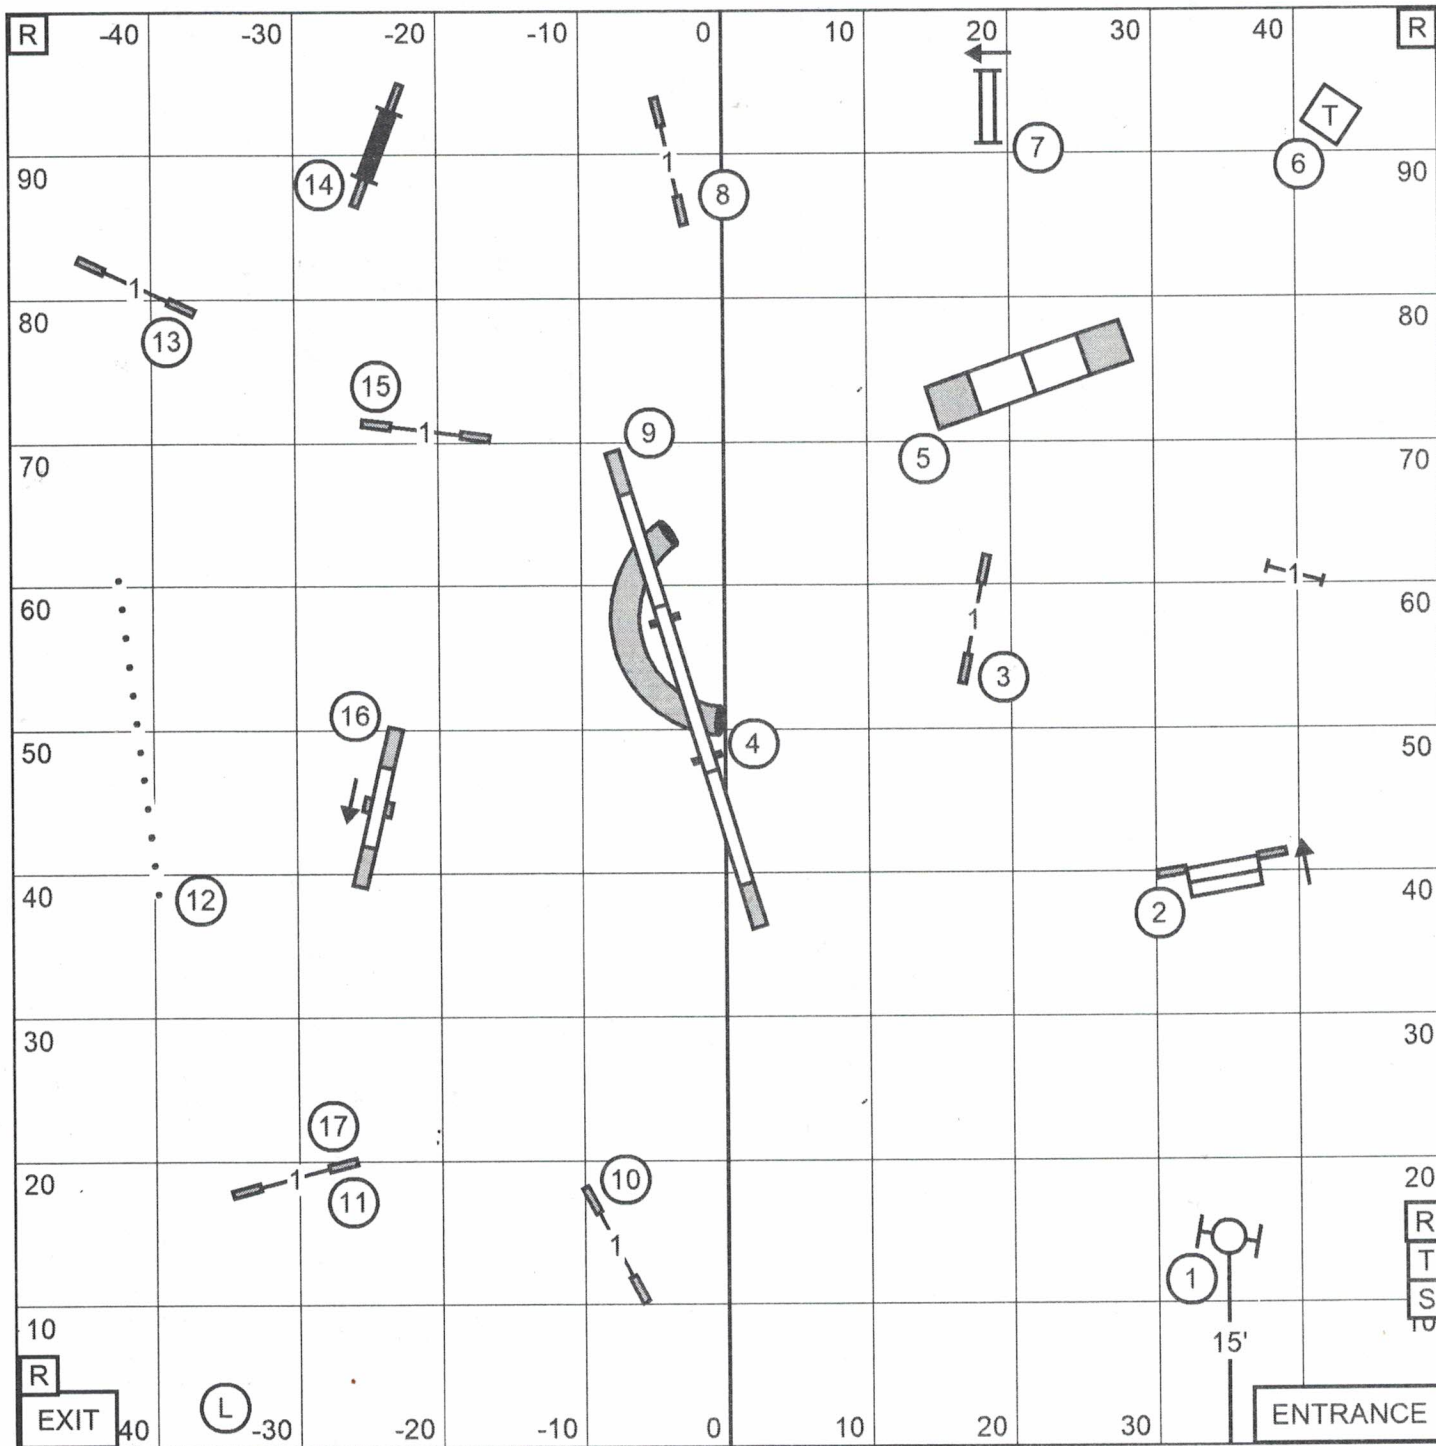

WHITE SANDS AGILITY CLUB
OPEN STANDARD
February 1, 2025
Judge - Karen Wlodarski