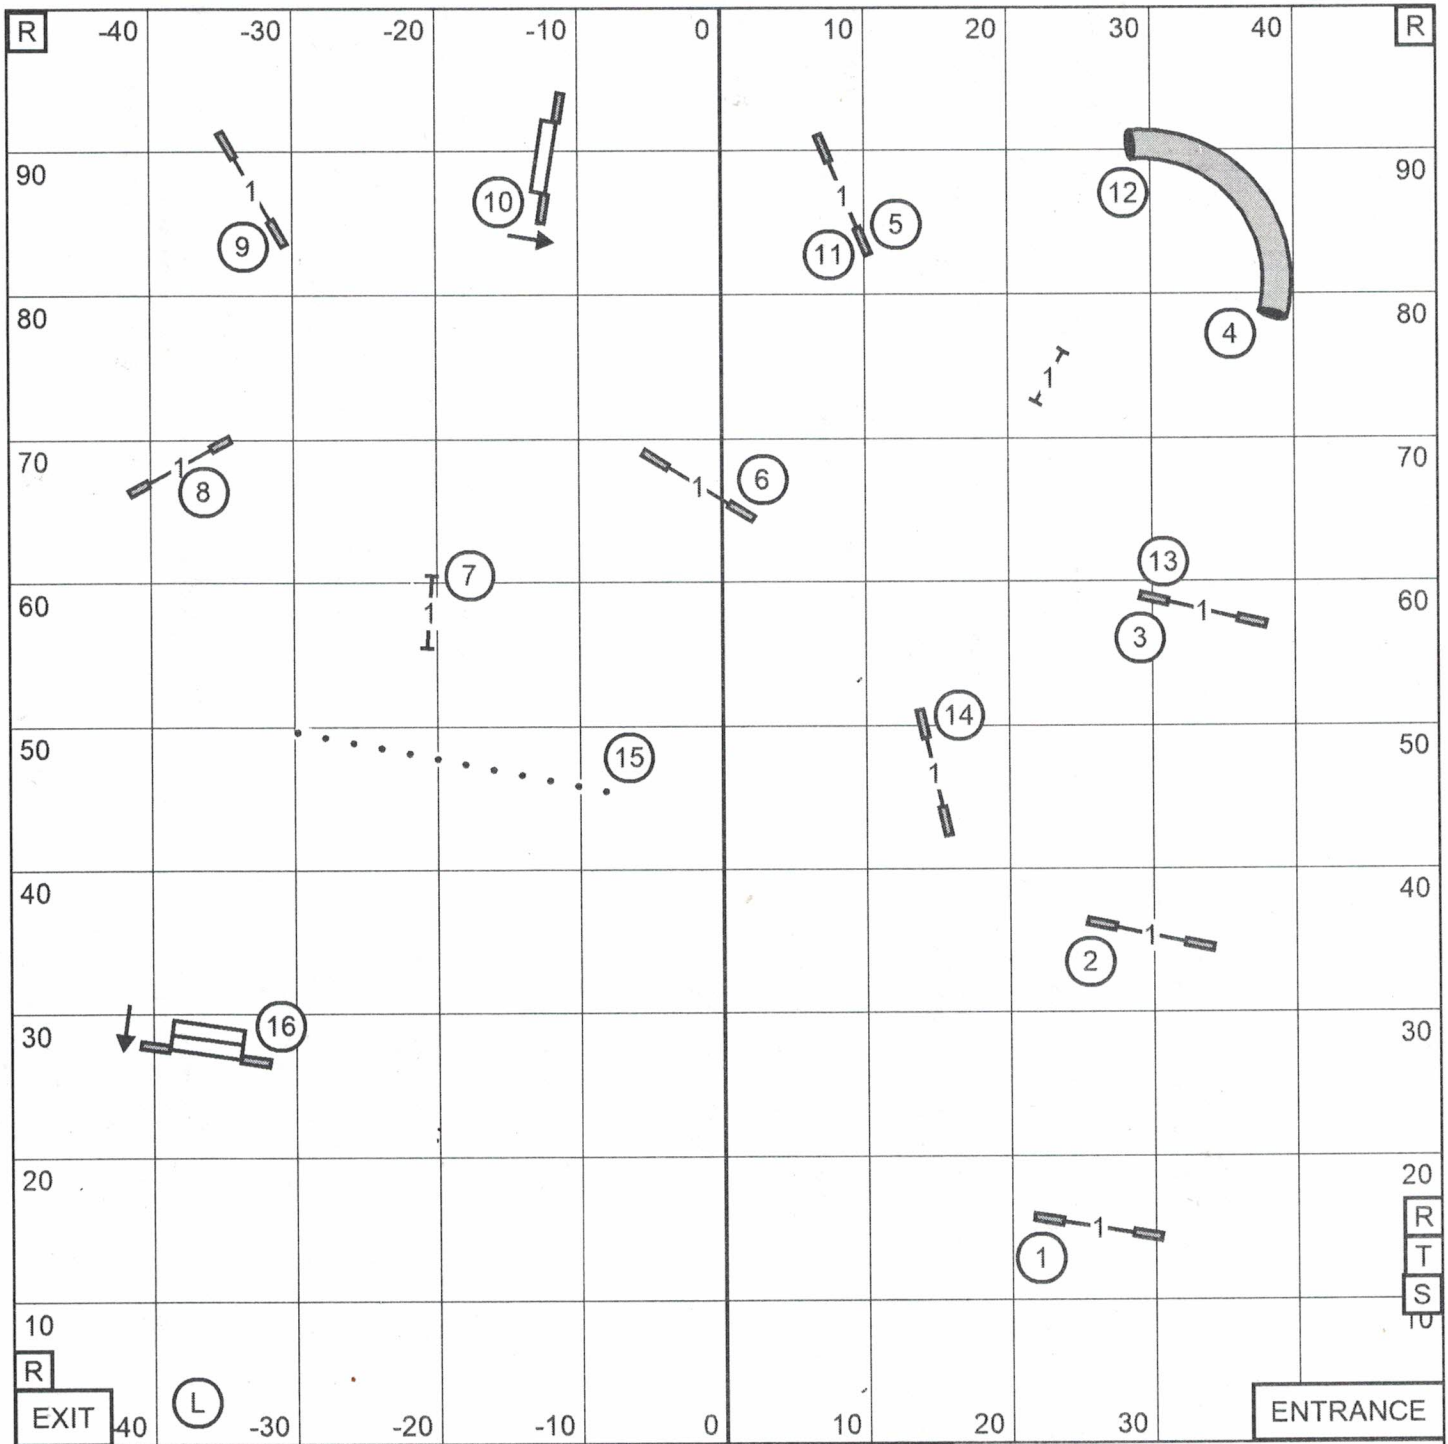

WHITE SANDS AGILITY CLUB  
 F - A - S - T  
 February 1, 2025  
 Judge - Karen Wlodarski

Send Bonus:  
 EXC / MAS (---) - 6-4A-5  
 OPEN (——) - 4-5 or 6-4A  
 NOVICE (-----) - 4-5 or 6-4A

WHITE SANDS AGILITY CLUB  
 MASTER / EXCELLENT JWW  
 February 1, 2025  
 Judge - Karen Wlodarski

WHITE SANDS AGILITY CLUB  
 OPEN JWW  
 February 1, 2025  
 Judge - Karen Wlodarski

R  
 EXIT

ENTRANCE

R  
 T  
 S  
 10

(L)

WHITE SANDS AGILITY CLUB  
 NOVICE JWW  
 February 1, 2025  
 Judge - Karen Wlodarski