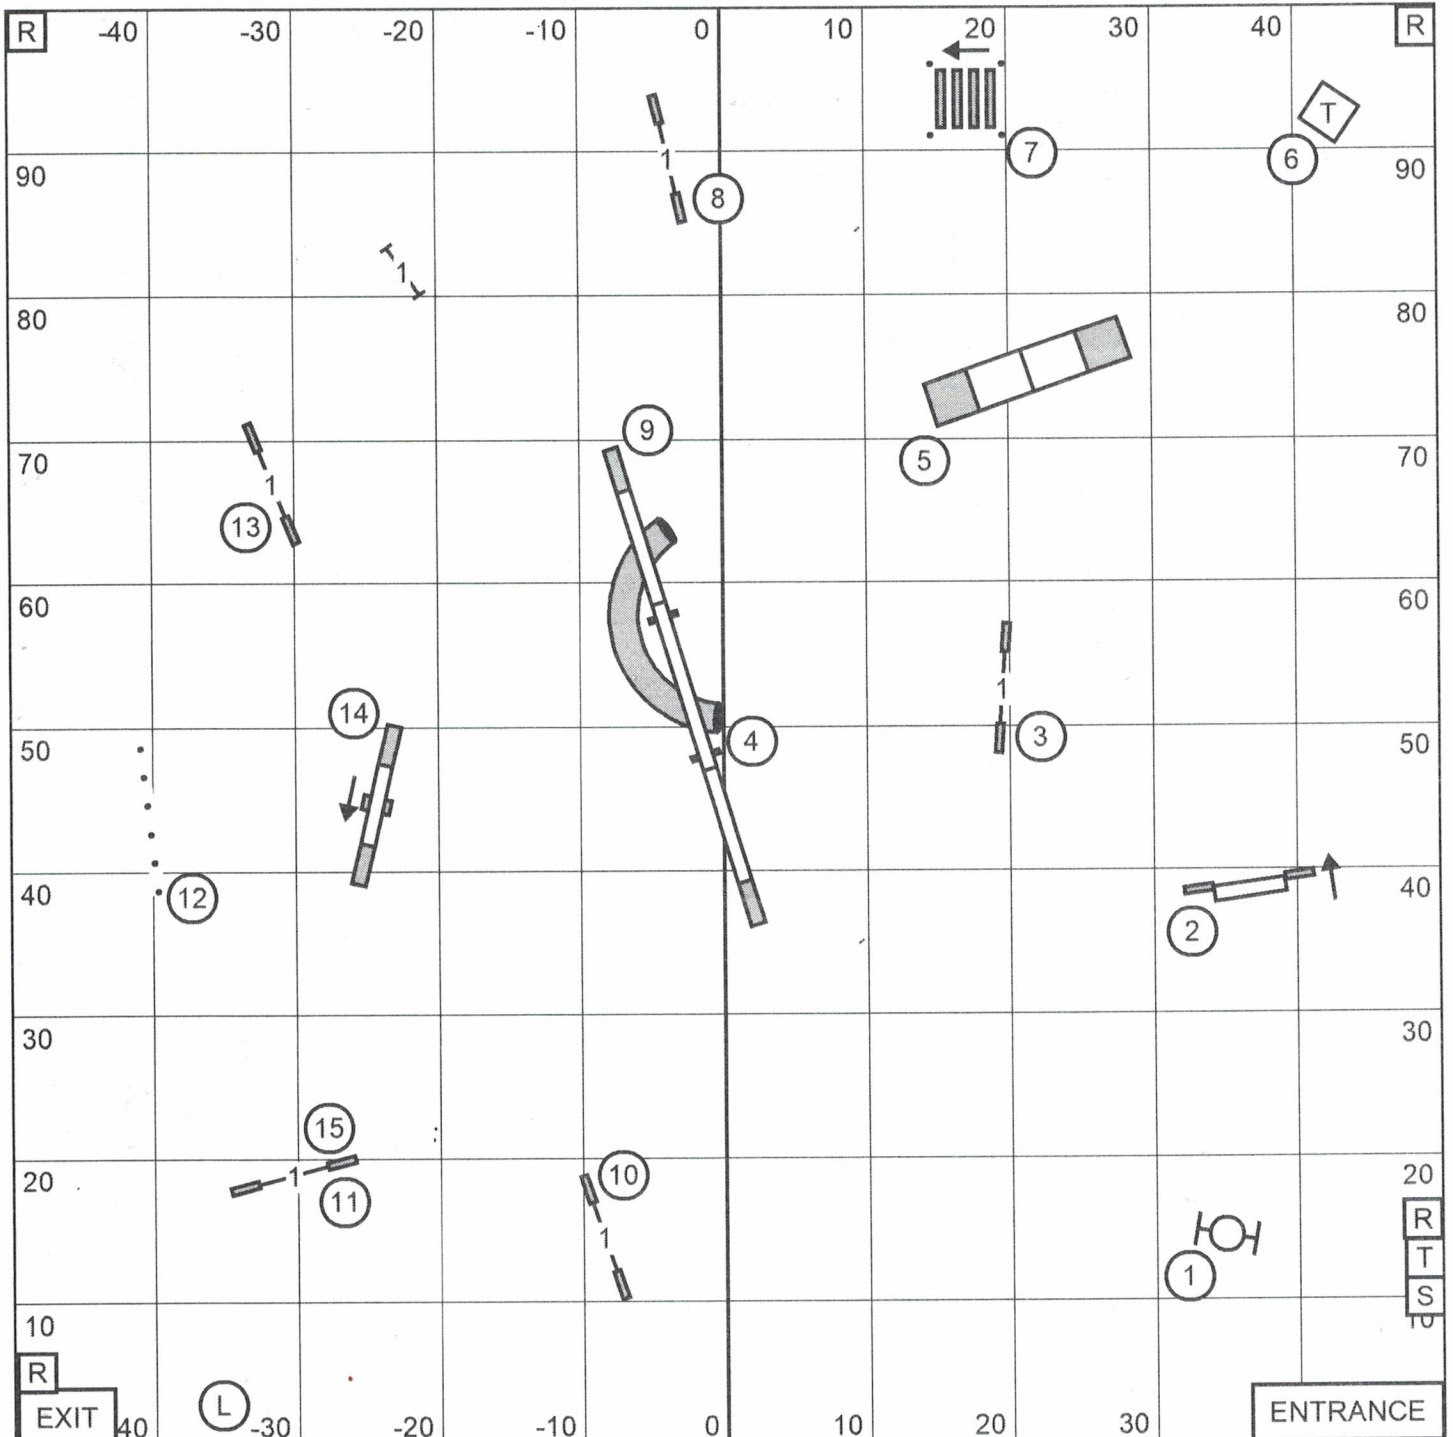

WHITE SANDS AGILITY CLUB
NOVICE STANDARD
February 1, 2025
Judge - Karen Wlodarski