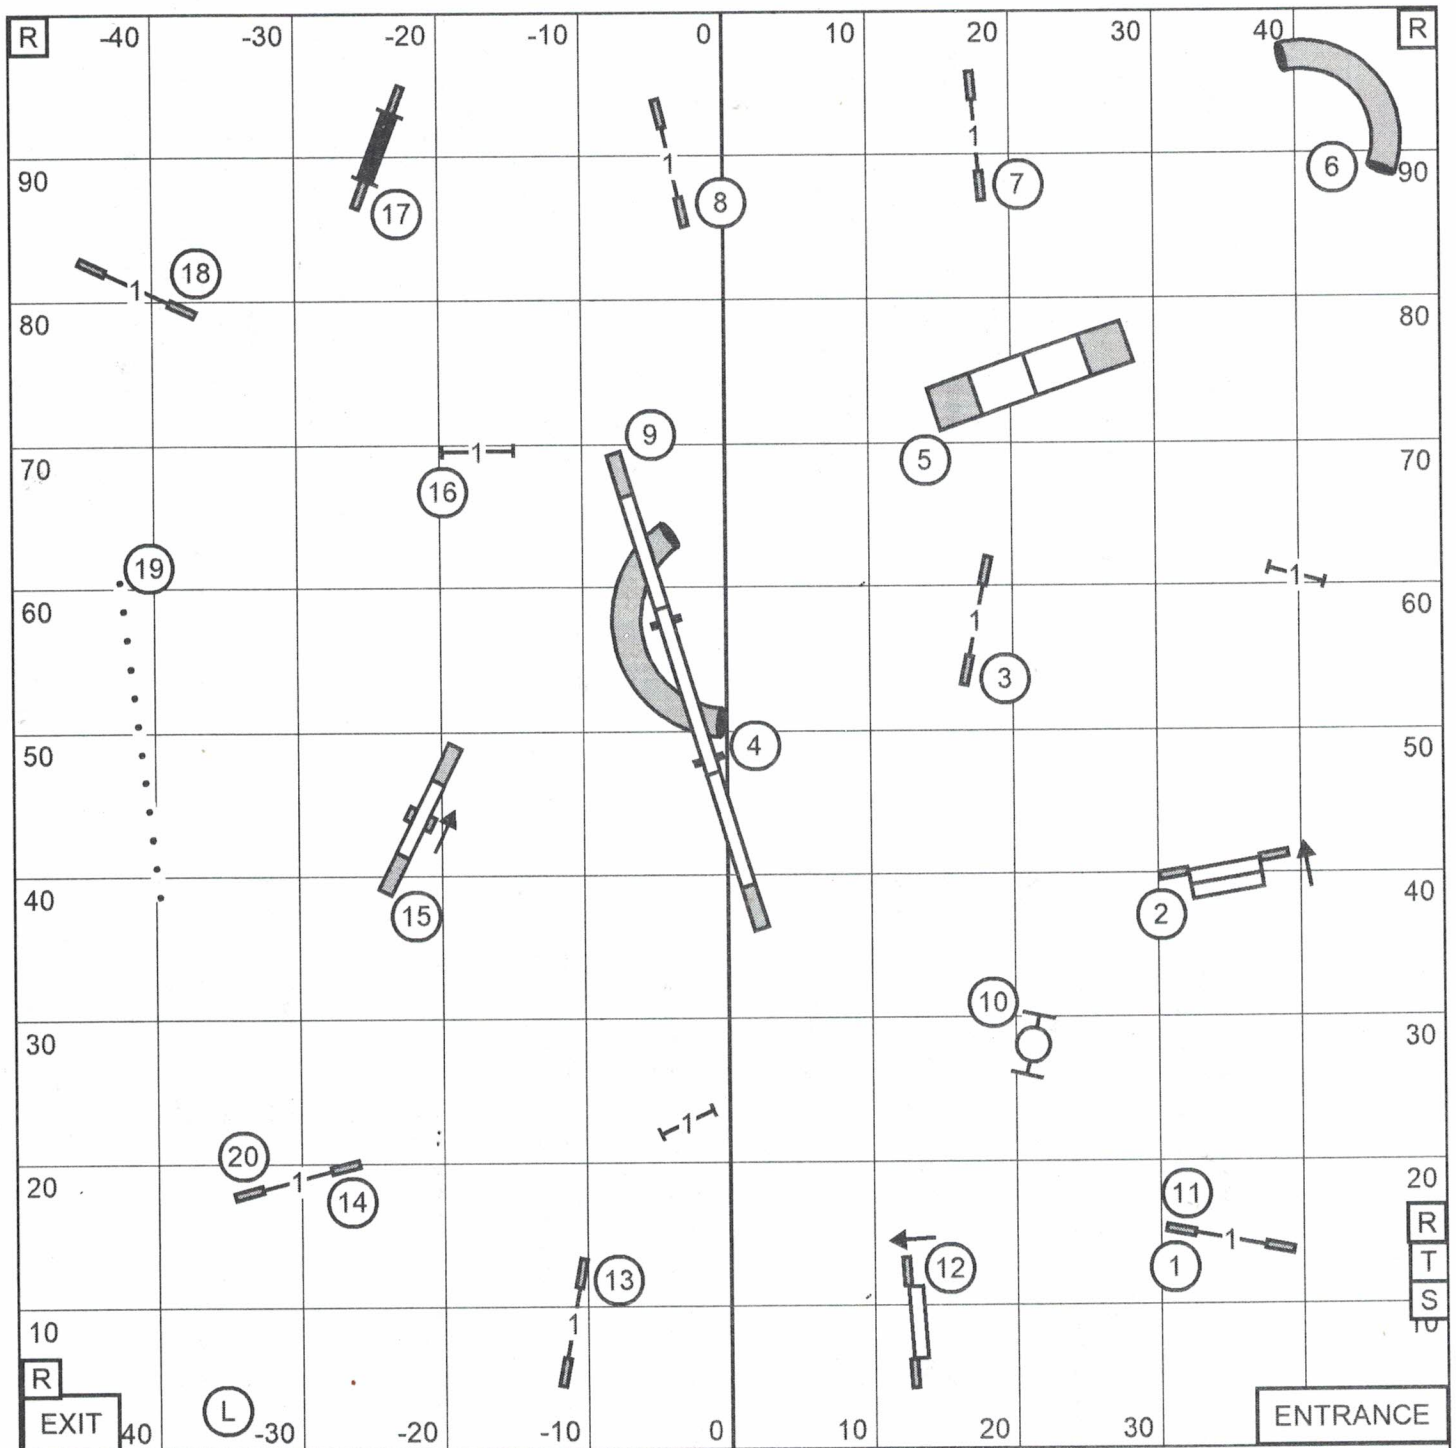

WHITE SANDS AGILITY CLUB  
 OPEN JWW  
 February 1, 2025  
 Judge - Karen Wlodarski

R  
 EXIT

ENTRANCE

R  
 T  
 S  
 10

(L)

WHITE SANDS AGILITY CLUB  
 NOVICE JWW  
 February 1, 2025  
 Judge - Karen Wlodarski