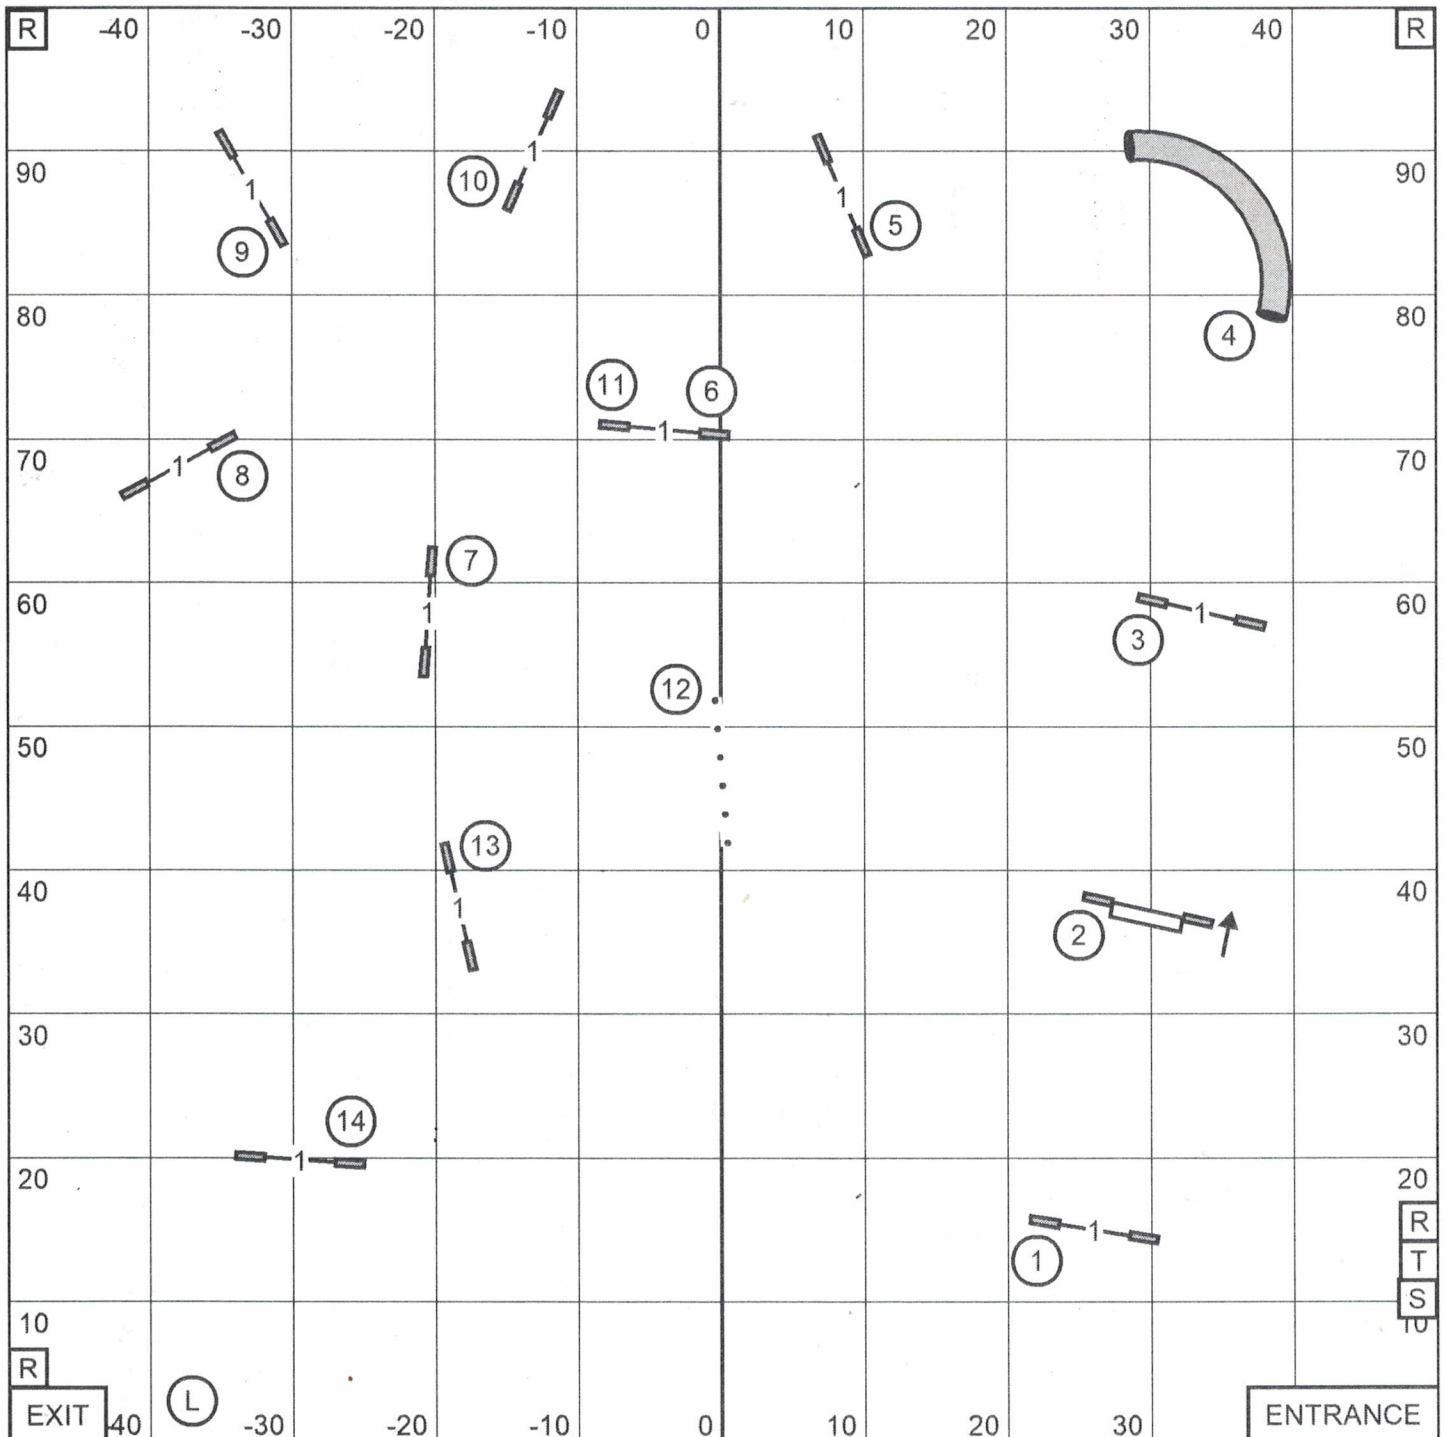

WHITE SANDS AGILITY CLUB  
 F - A - S - T  
 February 1, 2025  
 Judge - Karen Wlodarski

Send Bonus:  
 EXC / MAS (---) - 6-4A-5  
 OPEN (——) - 4-5 or 6-4A  
 NOVICE (-----) - 4-5 or 6-4A

WHITE SANDS AGILITY CLUB  
 MASTER / EXCELLENT JWW  
 February 1, 2025  
 Judge - Karen Wlodarski

WHITE SANDS AGILITY CLUB  
 OPEN JWW  
 February 1, 2025  
 Judge - Karen Wlodarski

R  
 EXIT

ENTRANCE

R  
 T  
 S  
 10

(L)

WHITE SANDS AGILITY CLUB  
 NOVICE JWW  
 February 1, 2025  
 Judge - Karen Wlodarski