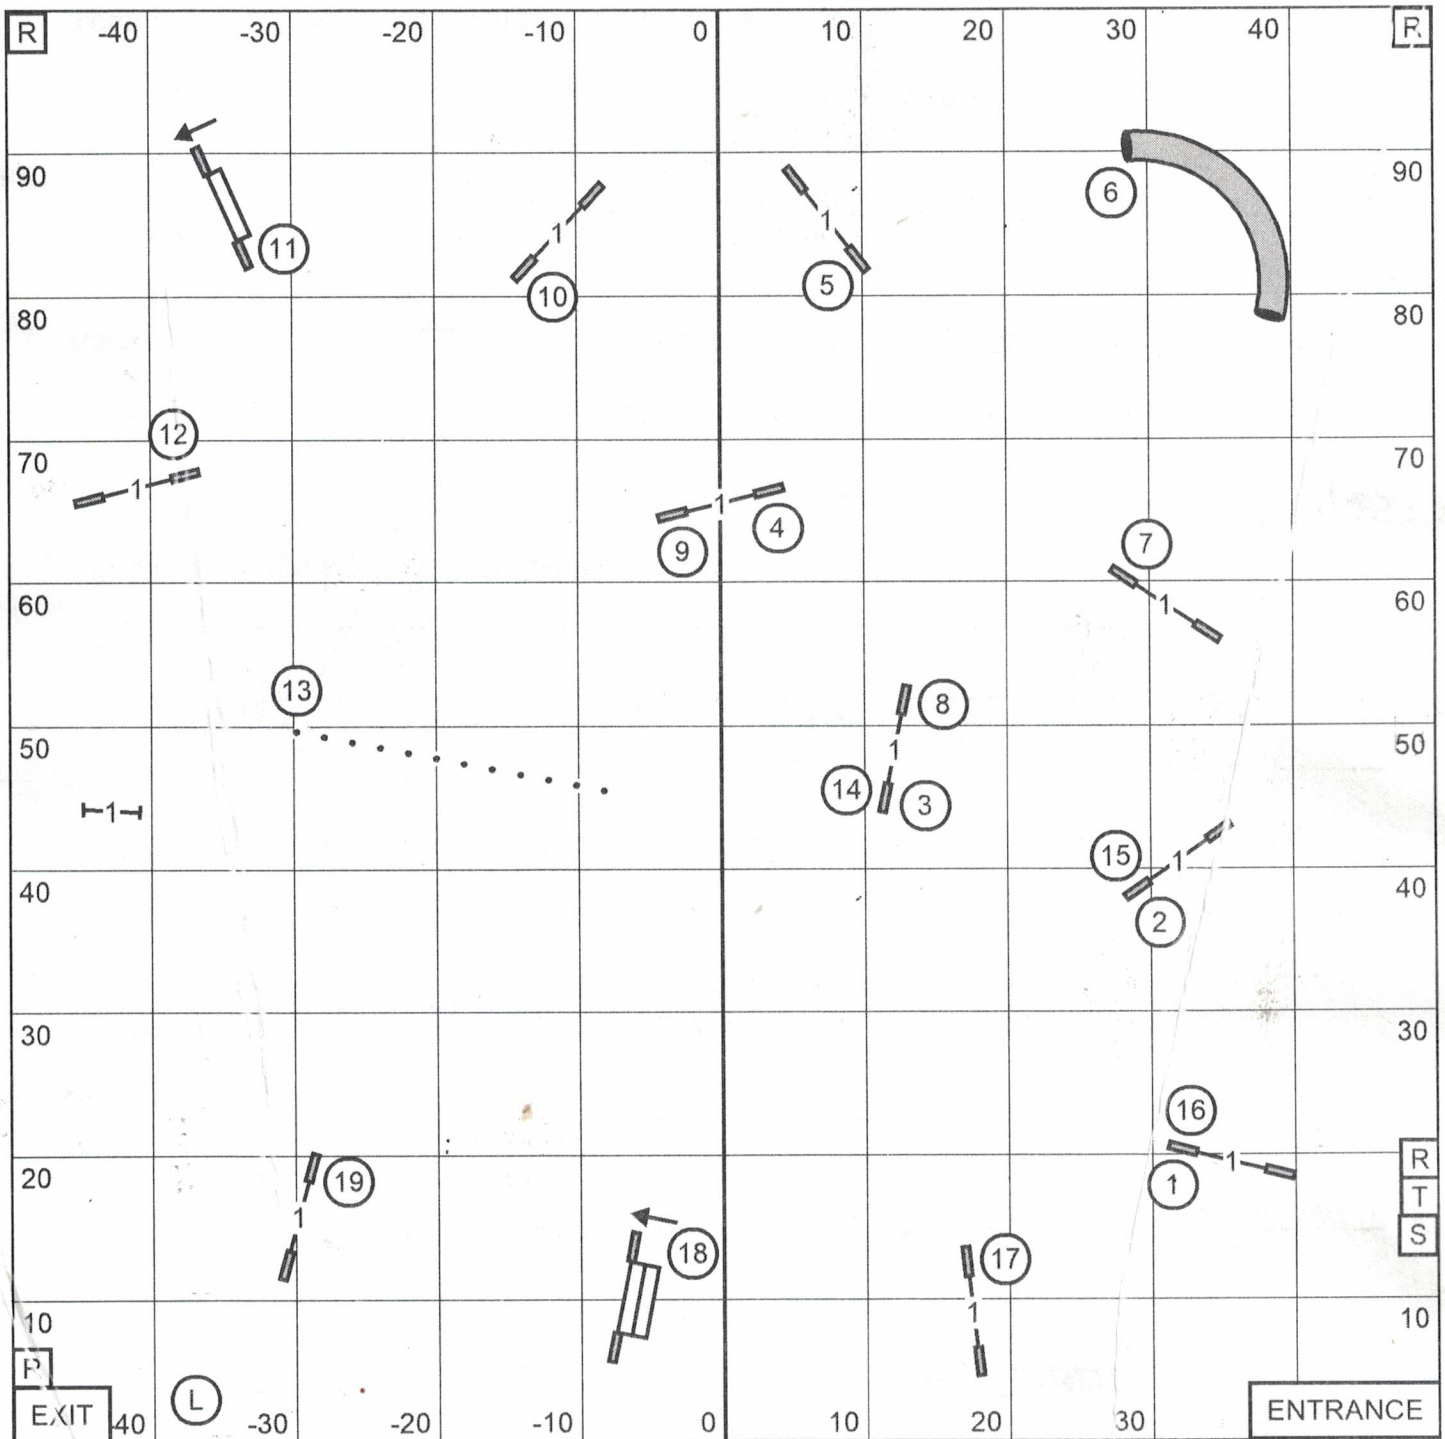

WHITE SANDS AGILITY CLUB  
 F - A - S - T  
 February 1, 2025  
 Judge - Karen Wlodarski

Send Bonus:  
 EXC / MAS (---) - 6-4A-5  
 OPEN (——) - 4-5 or 6-4A  
 NOVICE (-----) - 4-5 or 6-4A

WHITE SANDS AGILITY CLUB  
 MASTER / EXCELLENT JWW  
 February 1, 2025  
 Judge - Karen Wlodarski

WHITE SANDS AGILITY CLUB  
 OPEN JWW  
 February 1, 2025  
 Judge - Karen Wlodarski

R  
 EXIT

ENTRANCE

R  
 T  
 S  
 10

(L)

WHITE SANDS AGILITY CLUB  
 NOVICE JWW  
 February 1, 2025  
 Judge - Karen Wlodarski