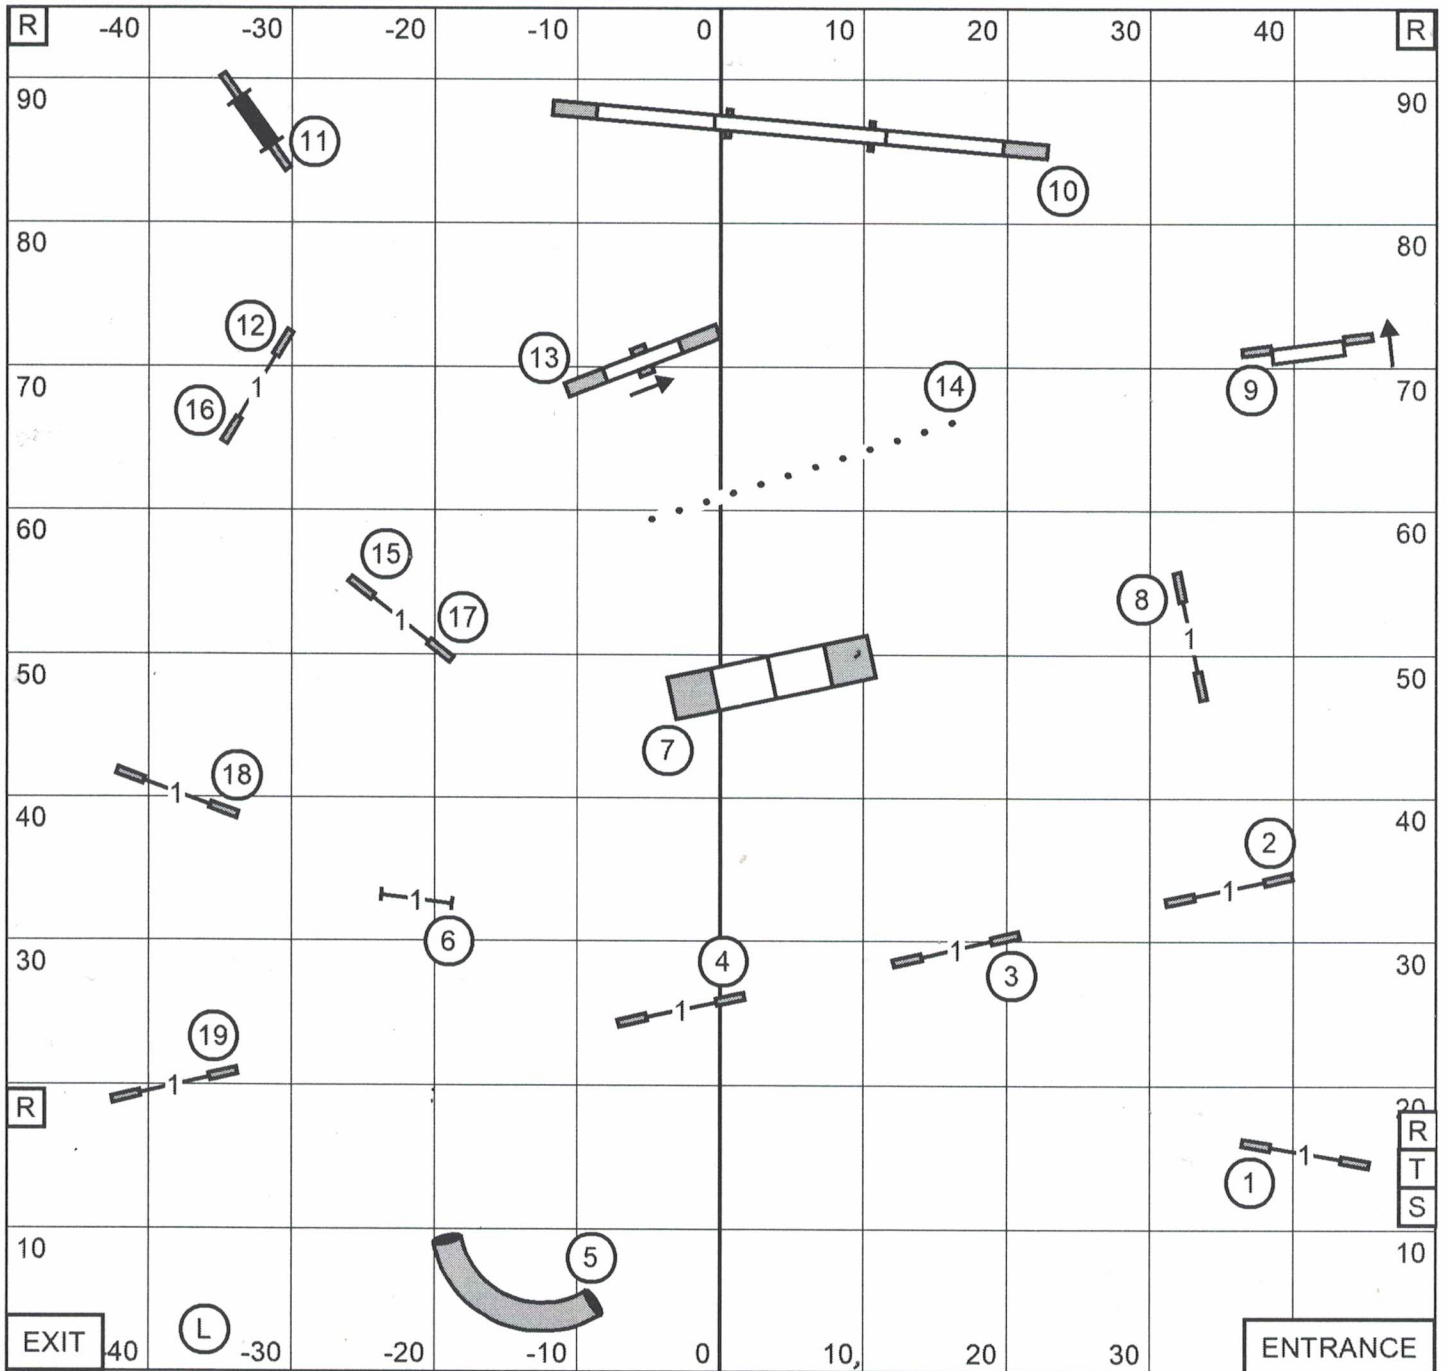

LINN COUNTY KENNEL CLUB  
 TIME 2 BEAT  
 February 21, 2025  
 Judge - Karen Wlodarski

LINN COUNTY KENNEL CLUB  
 PREMIER STANDARD  
 February 21, 2025  
 Judge - Karen Wlodarski

LINN COUNTY KENNEL CLUB  
 MASTER / EXCELLENT STANDARD  
 February 21, 2025  
 Judge - Karen Wlodarski

LINN COUNTY KENNEL CLUB  
 NOVICE STANDARD  
 February 21, 2025  
 Judge - Karen Wlodarski